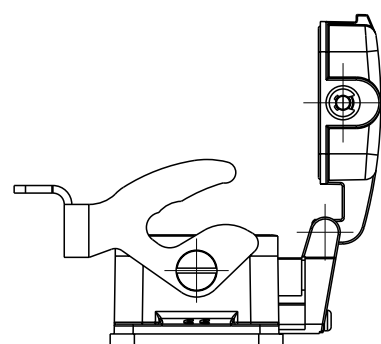

PANNEL CUT OUT

NOTES:

- TECHNICAL CHARACTERISTICS:
BODY MATERIAL: DIE CAST ALUMINIUM ALLOY
SURFACE TREATMENT: POWDER-COATED, GRAY
DEGREE OF PROTECTION: IP65 (MATED)

注释:

- 技术参数:
主体材料: 铝合金
表面处理: 粉末喷涂, 灰色
防护等级: IP65(配合)

T1510243100-000	H24B-ADM-LB
ASSEMBLY PART NUMBER	ASSEMBLY PART DESCRIPTION

THIS DRAWING IS A CONTROLLED DOCUMENT.		DWN	19JUN2015	 TE Connectivity	NAME	H24B-ADM-LB	
DIMENSIONS:		DAVID LI	19JUN2015				
TOLERANCES UNLESS OTHERWISE SPECIFIED:		CHRIS WANG	19JUN2015				
mm		XU XIANG	19JUN2015				
0 PLC ±- 1 PLC ±- 2 PLC ±- 3 PLC ±- 4 PLC ±- ANGLES ±-		PRODUCT SPEC	108-137013	SIZE			
MATERIAL		FINISH		114-137013	CAGE CODE	DRAWING NO	RESTRICTED TO
-		-	-	114-137013	A3	-	©-T1510243100000
-		-	-	CUSTOMER DRAWING	SCALE	1:2	SHEET 1 OF 1
							REV B