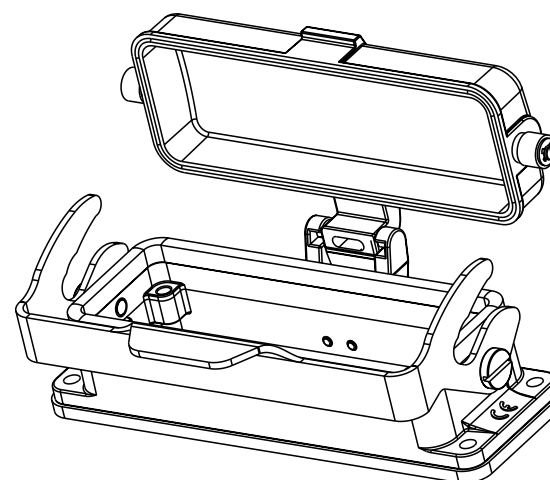

PANNEL CUT OUT

NOTES:

- TECHNICAL CHARACTERISTICS:
BODY MATERIAL: DIE CAST ALUMINIUM ALLOY
SURFACE TREATMENT: POWDER-COATED, GRAY
DEGREE OF PROTECTION: IP65 (MATED)

注释:

- 技术参数:
主体材料: 铝合金
表面处理: 粉末喷涂, 灰色
防护等级: IP65(配合)

T1510243100-000	H24B-ADM-LB
ASSEMBLY PART NUMBER	ASSEMBLY PART DESCRIPTION

THIS DRAWING IS A CONTROLLED DOCUMENT.		DWN	19JUN2015	 TE Connectivity	NAME	H24B-ADM-LB	
DIMENSIONS:		DAVID LI	19JUN2015				
TOLERANCES UNLESS OTHERWISE SPECIFIED:		CHRIS WANG	19JUN2015				
mm		XU XIANG	19JUN2015				
0 PLC ±- 1 PLC ±- 2 PLC ±- 3 PLC ±- 4 PLC ±- ANGLES ±-		PRODUCT SPEC	108-137013	SIZE			
MATERIAL		FINISH		114-137013	CAGE CODE	DRAWING NO	RESTRICTED TO
-		-	-	114-137013	A3	-	©-T1510243100000
-		-	-	CUSTOMER DRAWING	SCALE	1:2	SHEET 1 OF 1
							REV B