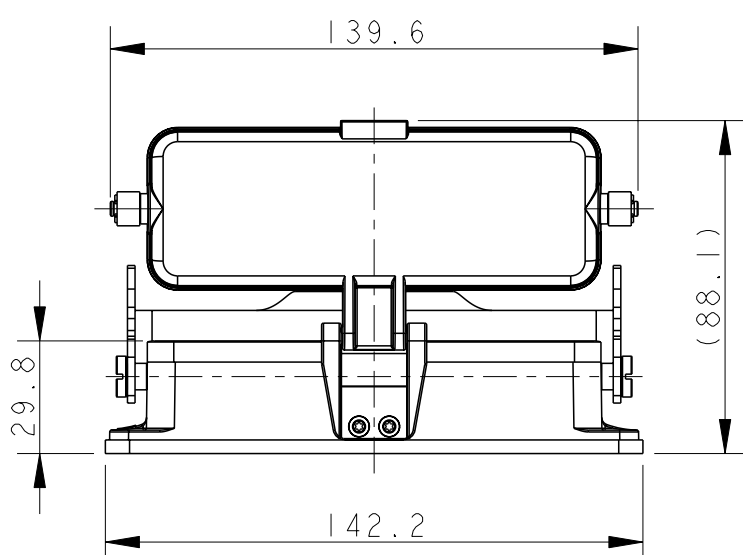

PANNEL CUT OUT

NOTES:

- TECHNICAL CHARACTERISTICS:
BODY MATERIAL: DIE CAST ALUMINIUM ALLOY
SURFACE TREATMENT: POWDER-COATED, GRAY
DEGREE OF PROTECTION: IP65 (MATED)

注释:

- 技术参数:
主体材料: 铝合金
表面处理: 粉末喷涂, 灰色
防护等级: IP65(配合)

T1510243100-000	H24B-ADM-LB
ASSEMBLY PART NUMBER	ASSEMBLY PART DESCRIPTION

THIS DRAWING IS A CONTROLLED DOCUMENT.		DWN	19JUN2015	 TE Connectivity	NAME	H24B-ADM-LB	
DIMENSIONS:		DAVID LI	19JUN2015				
TOLERANCES UNLESS OTHERWISE SPECIFIED:		CHRIS WANG	19JUN2015				
mm		XU XIANG	19JUN2015				
0 PLC ±- 1 PLC ±- 2 PLC ±- 3 PLC ±- 4 PLC ±- ANGLES ±-		PRODUCT SPEC	108-137013	SIZE			
MATERIAL		FINISH		114-137013	CAGE CODE	DRAWING NO	RESTRICTED TO
-		-	-	114-137013	A3	-	©-T1510243100000
-		-	-	CUSTOMER DRAWING	SCALE	1:2	SHEET 1 OF 1
							REV B