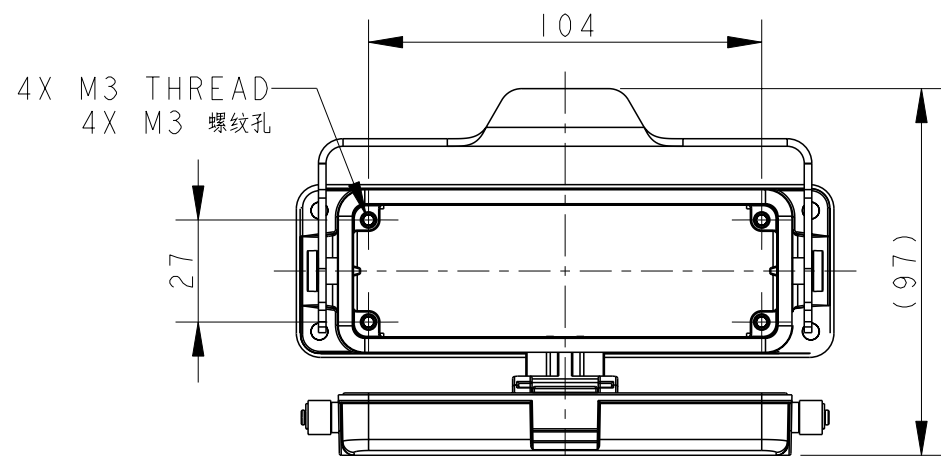

PANNEL CUT OUT

NOTES:

- TECHNICAL CHARACTERISTICS:
BODY MATERIAL: DIE CAST ALUMINIUM ALLOY
SURFACE TREATMENT: POWDER-COATED, GRAY
DEGREE OF PROTECTION: IP65 (MATED)

注释:

- 技术参数:
主体材料: 铝合金
表面处理: 粉末喷涂, 灰色
防护等级: IP65(配合)

T1510243100-000	H24B-ADM-LB
ASSEMBLY PART NUMBER	ASSEMBLY PART DESCRIPTION

THIS DRAWING IS A CONTROLLED DOCUMENT.		DWN	19JUN2015	 TE Connectivity	NAME	H24B-ADM-LB	
DIMENSIONS:		DAVID LI	19JUN2015				
TOLERANCES UNLESS OTHERWISE SPECIFIED:		CHRIS WANG	19JUN2015				
mm		XU XIANG	19JUN2015				
0 PLC ±- 1 PLC ±- 2 PLC ±- 3 PLC ±- 4 PLC ±- ANGLES ±-		PRODUCT SPEC	108-137013	SIZE			
MATERIAL		FINISH		114-137013	CAGE CODE	DRAWING NO	RESTRICTED TO
-		-	-	114-137013	A3	-	©-T1510243100000
-		-	-	CUSTOMER DRAWING	SCALE	1:2	SHEET 1 OF 1
							REV B