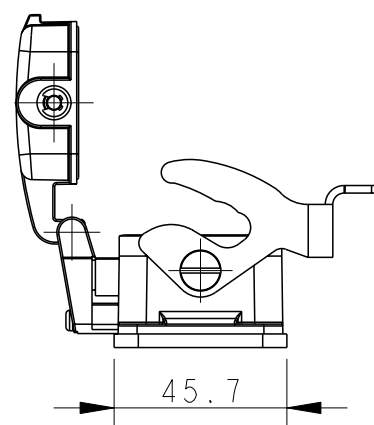

PANNEL CUT OUT

NOTES:

- TECHNICAL CHARACTERISTICS:
BODY MATERIAL: DIE CAST ALUMINIUM ALLOY
SURFACE TREATMENT: POWDER-COATED, GRAY
DEGREE OF PROTECTION: IP65 (MATED)

注释:

- 技术参数:
主体材料: 铝合金
表面处理: 粉末喷涂, 灰色
防护等级: IP65(配合)

T1510243100-000	H24B-ADM-LB
ASSEMBLY PART NUMBER	ASSEMBLY PART DESCRIPTION

THIS DRAWING IS A CONTROLLED DOCUMENT.		DWN	19JUN2015	 TE Connectivity	NAME	H24B-ADM-LB	
DIMENSIONS:		DAVID LI	19JUN2015				
TOLERANCES UNLESS OTHERWISE SPECIFIED:		CHRIS WANG	19JUN2015				
mm		XU XIANG	19JUN2015				
0 PLC ±- 1 PLC ±- 2 PLC ±- 3 PLC ±- 4 PLC ±- ANGLES ±-		PRODUCT SPEC	108-137013	SIZE			
MATERIAL		FINISH		114-137013	CAGE CODE	DRAWING NO	RESTRICTED TO
-		-	-	114-137013	A3	-	©-T1510243100000
-		-	-	CUSTOMER DRAWING	SCALE	1:2	SHEET 1 OF 1
							REV B