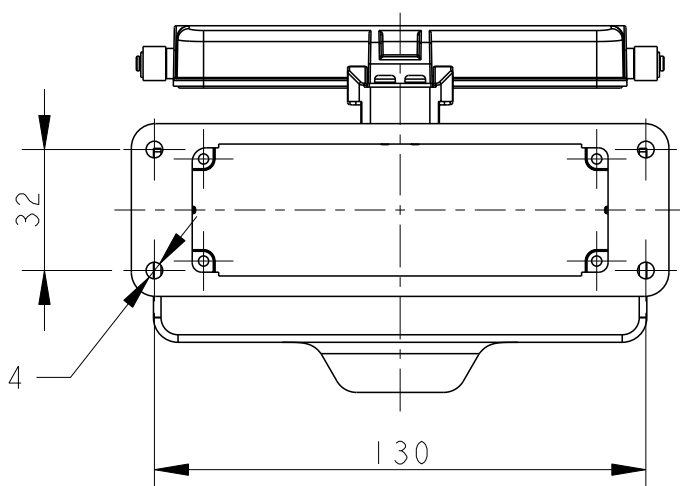

PANNEL CUT OUT

NOTES:

- TECHNICAL CHARACTERISTICS:
BODY MATERIAL: DIE CAST ALUMINIUM ALLOY
SURFACE TREATMENT: POWDER-COATED, GRAY
DEGREE OF PROTECTION: IP65 (MATED)

注释:

- 技术参数:
主体材料: 铝合金
表面处理: 粉末喷涂, 灰色
防护等级: IP65(配合)

T1510243100-000	H24B-ADM-LB
ASSEMBLY PART NUMBER	ASSEMBLY PART DESCRIPTION

THIS DRAWING IS A CONTROLLED DOCUMENT.		DWN	19JUN2015	 TE Connectivity	NAME	H24B-ADM-LB	
DIMENSIONS:		DAVID LI	19JUN2015				
TOLERANCES UNLESS OTHERWISE SPECIFIED:		CHRIS WANG	19JUN2015				
mm		XU XIANG	19JUN2015				
0 PLC ±- 1 PLC ±- 2 PLC ±- 3 PLC ±- 4 PLC ±- ANGLES ±-		PRODUCT SPEC	108-137013	SIZE			
MATERIAL		FINISH		114-137013	CAGE CODE	DRAWING NO	RESTRICTED TO
-		-	-	114-137013	A3	-	©-T1510243100000
-		-	-	CUSTOMER DRAWING	SCALE	1:2	SHEET 1 OF 1
							REV B