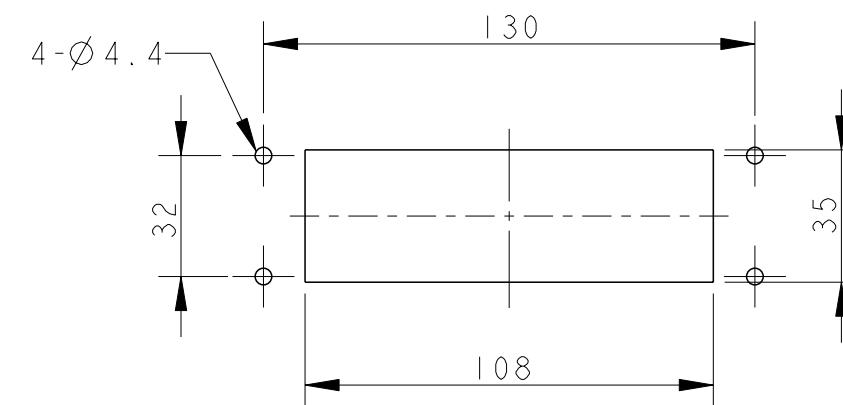

PANNEL CUT OUT

NOTES:

- TECHNICAL CHARACTERISTICS:
BODY MATERIAL: DIE CAST ALUMINIUM ALLOY
SURFACE TREATMENT: POWDER-COATED, GRAY
DEGREE OF PROTECTION: IP65 (MATED)

注释:

- 技术参数:
主体材料: 铝合金
表面处理: 粉末喷涂, 灰色
防护等级: IP65(配合)

T1510243100-000	H24B-ADM-LB
ASSEMBLY PART NUMBER	ASSEMBLY PART DESCRIPTION

THIS DRAWING IS A CONTROLLED DOCUMENT.		DWN	19JUN2015	 TE Connectivity	NAME	H24B-ADM-LB	
DIMENSIONS:		DAVID LI	19JUN2015				
TOLERANCES UNLESS OTHERWISE SPECIFIED:		CHRIS WANG	19JUN2015				
mm		XU XIANG	19JUN2015				
0 PLC ±- 1 PLC ±- 2 PLC ±- 3 PLC ±- 4 PLC ±- ANGLES ±-		PRODUCT SPEC	108-137013	SIZE			
MATERIAL		FINISH		114-137013	CAGE CODE	DRAWING NO	RESTRICTED TO
-		-	-	114-137013	A3	-	©-T1510243100000
-		-	-	CUSTOMER DRAWING	SCALE	1:2	SHEET 1 OF 1
							REV B