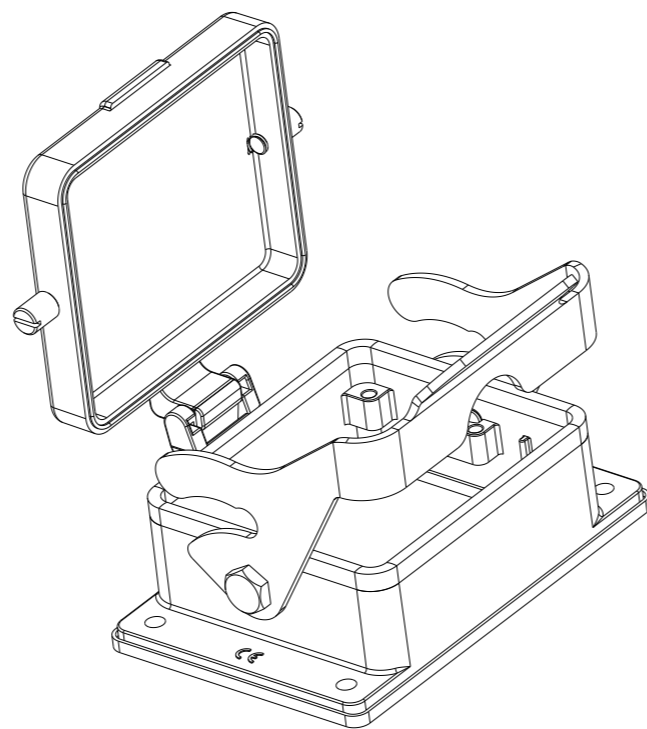

REVISIONS

P	LTR	DESCRIPTION	DATE	DWN	APVD
	A	INITIAL RELEASE	03JUN2015	DL	CW
	A1	ECR-17-017115	30NOV2017	CH	CW
	B	ECR-21-109004	16AUG2021	WQR	CW

NOTES:  
 1. TECHNICAL CHARACTERISTICS:  
 BODY MATERIAL: DIE CAST ALUMINIUM ALLOY  
 SURFACE TREATMENT: POWDER COATED, GREY  
 DEGREE OF PROTECTION: IP65 (MATED)

注释:  
 1. 技术参数:  
 主体材料: 铝合金  
 表面处理: 灰色粉末喷涂  
 防护等级: IP65(配合)

开孔安装示意图  
 PANNEL CUT OUT

SCALE 1:2

T1510322000-000	H32B-AD-LB	H32B HOUSING, BULKHEAD MOUNTED, STAINLESS STEEL SINGLE LOCKING, PLASTIC PROTECTION COVER, POWDER COATED, GREY H32B下壳, 开孔安装, 不锈钢单扣, 带塑料保护盖, 灰色粉末喷涂
-----------------	------------	--

PART NUMBER	PART DESCRIPTION
料号	描述

THIS DRAWING IS A CONTROLLED DOCUMENT.

DIMENSIONS:	TOLERANCES UNLESS OTHERWISE SPECIFIED:
mm	0 PLC ±-
	1 PLC ±-
	2 PLC ±-
	3 PLC ±-
	4 PLC ±-
	ANGLES ±-
MATERIAL	FINISH
-	-
-	-