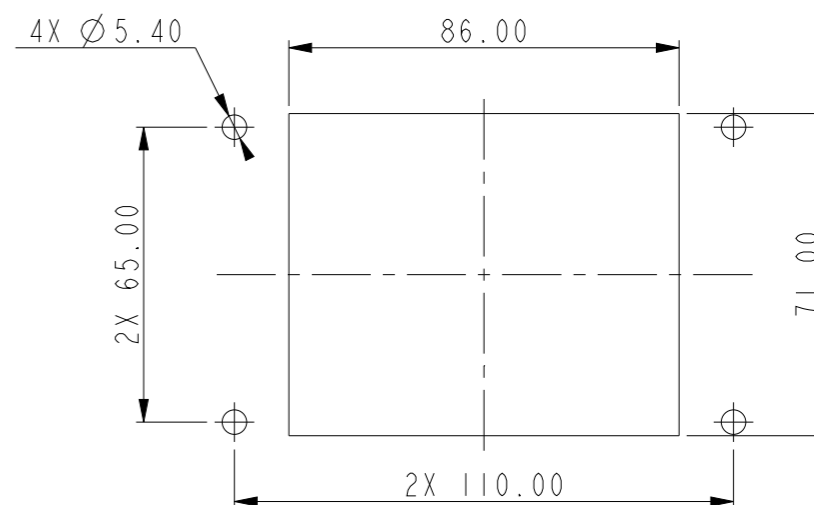

注释:  
 1. 技术参数:  
 主体材料: 铝合金  
 表面处理: 灰色粉末喷涂  
 防护等级: IP65(配合)

开孔安装示意图  
 PANNEL CUT OUT

SCALE 1:2

T1510322000-000	H32B-AD-LB	H32B HOUSING, BULKHEAD MOUNTED, STAINLESS STEEL SINGLE LOCKING, PLASTIC PROTECTION COVER, POWDER COATED, GREY H32B下壳, 开孔安装, 不锈钢单扣, 带塑料保护盖, 灰色粉末喷涂
-----------------	------------	--

PART NUMBER	PART DESCRIPTION
料号	描述

THIS DRAWING IS A CONTROLLED DOCUMENT.

DIMENSIONS:	TOLERANCES UNLESS OTHERWISE SPECIFIED:
mm	0 PLC ±-
	1 PLC ±-
	2 PLC ±-
	3 PLC ±-
	4 PLC ±-
	ANGLES ±-
MATERIAL	FINISH
-	-
-	-