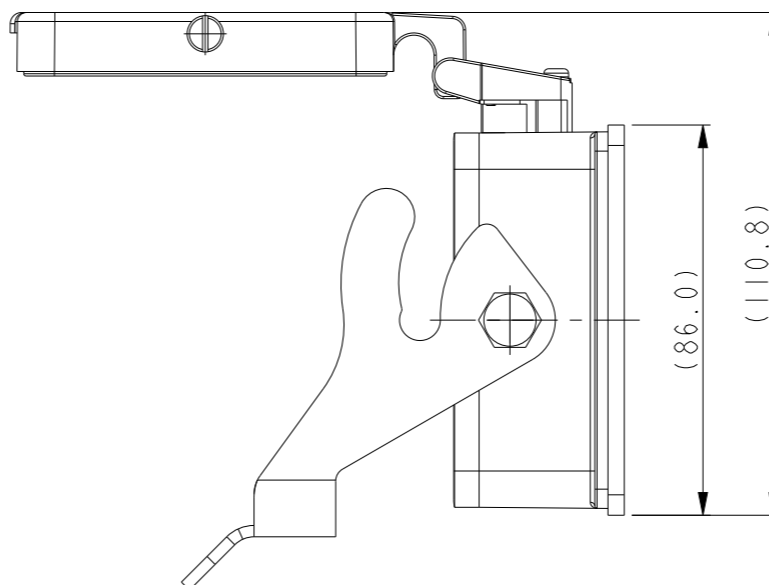

REVISIONS

P	LTR	DESCRIPTION	DATE	DWN	APVD
	A	INITIAL RELEASE	03JUN2015	DL	CW
	A1	ECR-17-017115	30NOV2017	CH	CW
	B	ECR-21-109004	16AUG2021	WQR	CW

NOTES:  
 1. TECHNICAL CHARACTERISTICS:  
 BODY MATERIAL: DIE CAST ALUMINIUM ALLOY  
 SURFACE TREATMENT: POWDER COATED, GREY  
 DEGREE OF PROTECTION: IP65 (MATED)

注释:  
 1. 技术参数:  
 主体材料: 铝合金  
 表面处理: 灰色粉末喷涂  
 防护等级: IP65(配合)

开孔安装示意图  
 PANNEL CUT OUT

SCALE 1:2

T1510322000-000	H32B-AD-LB	H32B HOUSING, BULKHEAD MOUNTED, STAINLESS STEEL SINGLE LOCKING, PLASTIC PROTECTION COVER, POWDER COATED, GREY H32B下壳, 开孔安装, 不锈钢单扣, 带塑料保护盖, 灰色粉末喷涂
-----------------	------------	--

PART NUMBER	PART DESCRIPTION
料号	描述

THIS DRAWING IS A CONTROLLED DOCUMENT.

DIMENSIONS:	TOLERANCES UNLESS OTHERWISE SPECIFIED:
mm	0 PLC ±-
	1 PLC ±-
	2 PLC ±-
	3 PLC ±-
	4 PLC ±-
	ANGLES ±-
MATERIAL	FINISH
-	-
-	-

DWN	03JUN2015
DAVID.LI	
CHK	03JUN2015
CHRIS.WANG	
APVD	03JUN2015
XU.XIANG	
PRODUCT SPEC	108-137013
APPLICATION SPEC	114-137013
WEIGHT	-
CUSTOMER DRAWING	

TE Connectivity		NAME		H32B-AD-LB	
		SIZE	CAGE CODE	DRAWING NO	RESTRICTED TO
A3	-	©-T1510322000000	-		
SCALE 3:5		SHEET 1 OF 1	REV B		