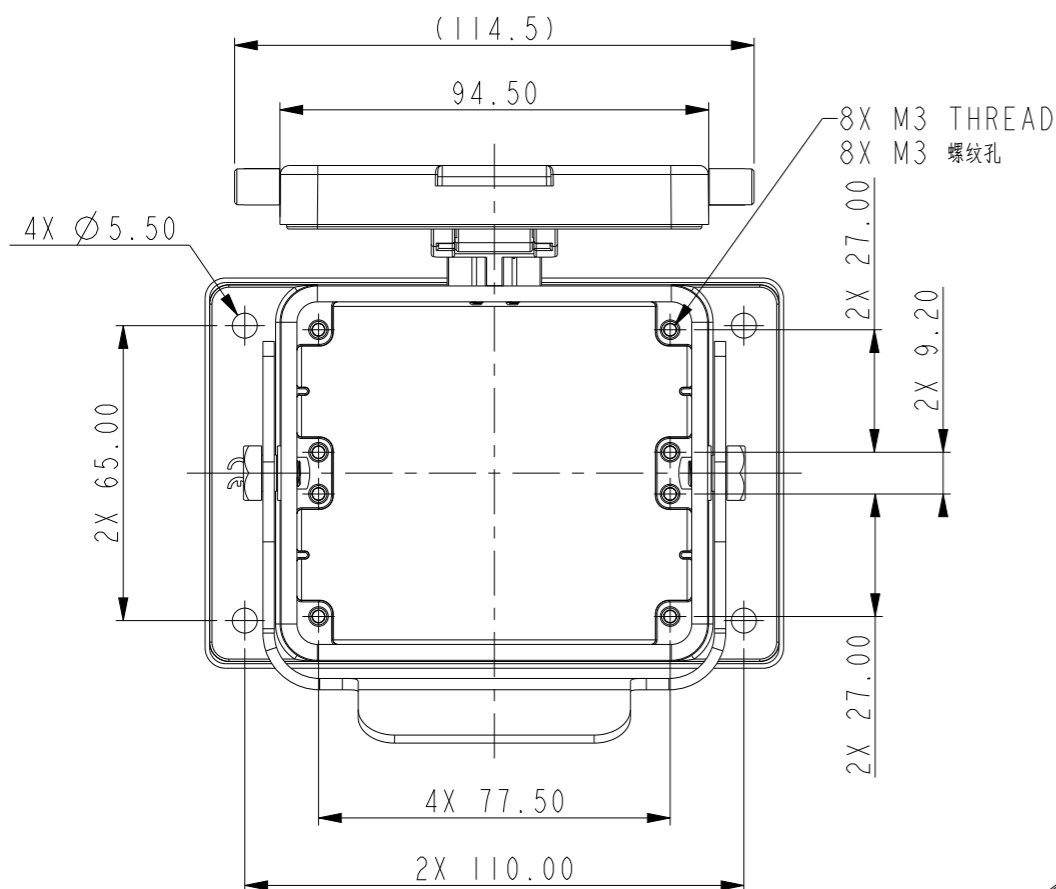

REVISIONS

P	LTR	DESCRIPTION	DATE	DWN	APVD
	A	INITIAL RELEASE	03JUN2015	DL	CW
	A1	ECR-17-017115	30NOV2017	CH	CW
	B	ECR-21-109004	16AUG2021	WQR	CW

NOTES:  
 1. TECHNICAL CHARACTERISTICS:  
 BODY MATERIAL: DIE CAST ALUMINIUM ALLOY  
 SURFACE TREATMENT: POWDER COATED, GREY  
 DEGREE OF PROTECTION: IP65 (MATED)

注释:  
 1. 技术参数:  
 主体材料: 铝合金  
 表面处理: 灰色粉末喷涂  
 防护等级: IP65(配合)

开孔安装示意图  
 PANNEL CUT OUT

SCALE 1:2

T1510322000-000	H32B-AD-LB	H32B HOUSING, BULKHEAD MOUNTED, STAINLESS STEEL SINGLE LOCKING, PLASTIC PROTECTION COVER, POWDER COATED, GREY H32B下壳, 开孔安装, 不锈钢单扣, 带塑料保护盖, 灰色粉末喷涂
-----------------	------------	--

PART NUMBER	PART DESCRIPTION
料号	描述

THIS DRAWING IS A CONTROLLED DOCUMENT.

DIMENSIONS:	TOLERANCES UNLESS OTHERWISE SPECIFIED:
mm	0 PLC ±-
	1 PLC ±-
	2 PLC ±-
	3 PLC ±-
	4 PLC ±-
	ANGLES ±-
MATERIAL	FINISH
-	-
-	-

DWN	03JUN2015
DAVID.LI	
CHK	03JUN2015
CHRIS.WANG	
APVD	03JUN2015
XU.XIANG	
PRODUCT SPEC	108-137013
APPLICATION SPEC	114-137013
WEIGHT	-
CUSTOMER DRAWING	

TE Connectivity		NAME		H32B-AD-LB	
		SIZE	CAGE CODE	DRAWING NO	RESTRICTED TO
A3	-	©-T1510322000000	-		
SCALE 3:5		SHEET 1 OF 1	REV B		