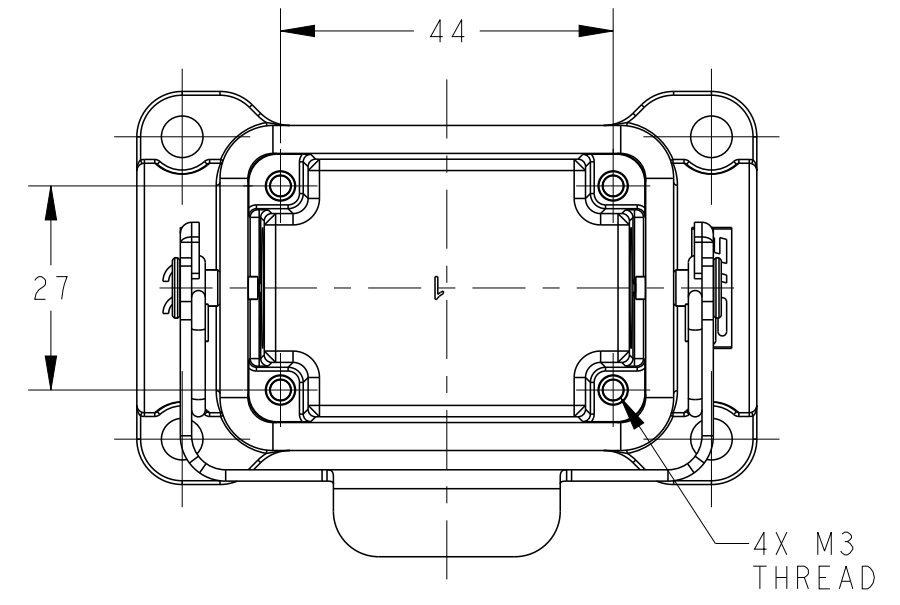

THIS DRAWING IS UNPUBLISHED. RELEASED FOR PUBLICATION 20
© COPYRIGHT 20 BY - ALL RIGHTS RESERVED.

REVISIONS				
P	LTR	DESCRIPTION	DATE	APVD
A		INITIAL	23JUN2015	DW CW
B		ECR-20-007968	12JUN2020	WOR CW

NOTES:
1. TECHNICAL CHARACTERISTICS:
HOUSING MATERIAL: DIE CAST ALUMINIUM ALLOY
SURFACE: POWDER COATED, GREY
DEGREE OF PROTECTION: IP65 (MATED)

注释:
1. 技术参数:
下壳材料: 铝合金
表面处理: 粉末涂层, 灰色
防护等级: IP65(配合)