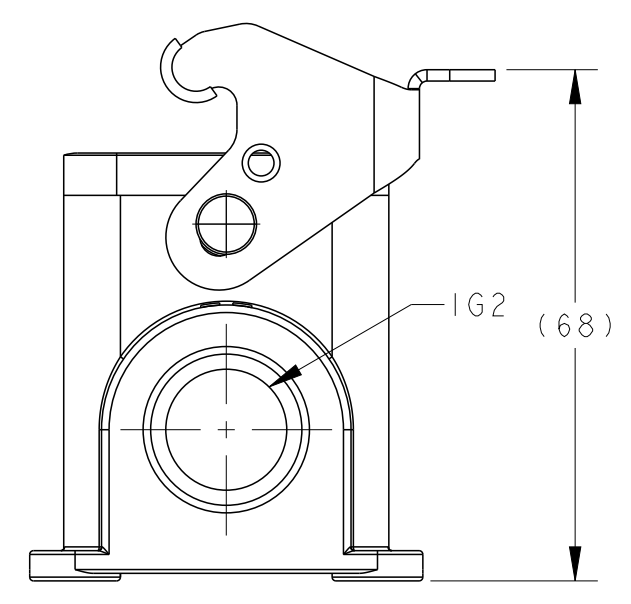

NOTES:  
 1. TECHNICAL CHARACTERISTICS:  
 HOUSING MATERIAL: DIE CAST ALUMINIUM ALLOY  
 SURFACE: POWDER COATED, GREY  
 DEGREE OF PROTECTION: IP65 (MATED)

注释:  
 1. 技术参数:  
 下壳材料: 铝合金  
 表面处理: 粉末涂层, 灰色  
 防护等级: IP65(配合)

SCALE: 1:1 SHEET 1 OF 1 REV B

STE TE Connectivity  
 NAME: H6B-SGR-M/PG

SIZE: A2 CAGE CODE: 00779 DRAWING NO: T161006XXXX000 RESTRICTED TO: -