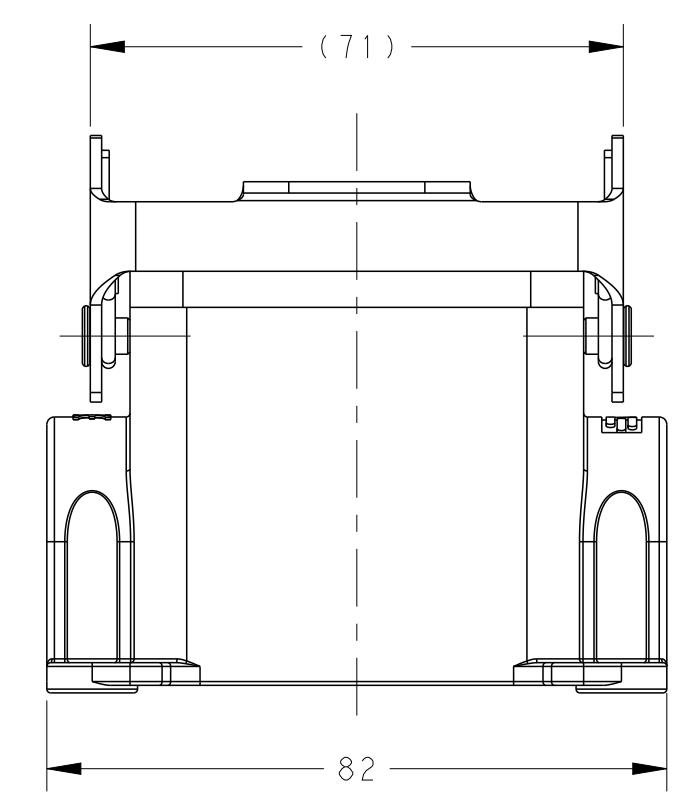

THIS DRAWING IS UNPUBLISHED. RELEASED FOR PUBLICATION 20
© COPYRIGHT 20 BY - ALL RIGHTS RESERVED.

REVISIONS				
P	LTR	DESCRIPTION	DATE	APVD
A		INITIAL	23JUN2015	DW CW
B		ECR-20-007968	12JUN2020	WOR CW

NOTES:
1. TECHNICAL CHARACTERISTICS:
HOUSING MATERIAL: DIE CAST ALUMINIUM ALLOY
SURFACE: POWDER COATED, GREY
DEGREE OF PROTECTION: IP65 (MATED)

注释:
1. 技术参数:
下壳材料: 铝合金
表面处理: 粉末涂层, 灰色
防护等级: IP65(配合)