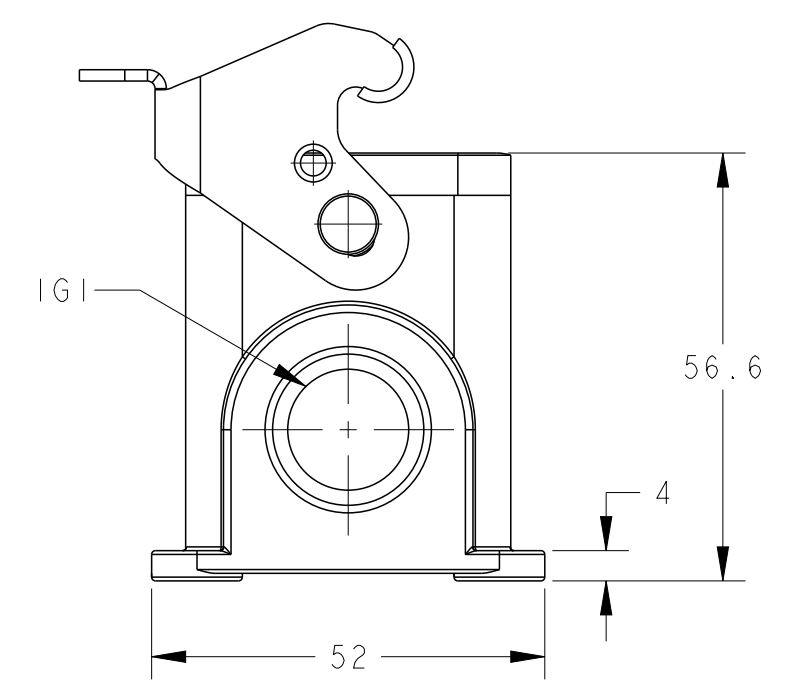

NOTES:  
 1. TECHNICAL CHARACTERISTICS:  
 HOUSING MATERIAL: DIE CAST ALUMINIUM ALLOY  
 SURFACE: POWDER COATED, GREY  
 DEGREE OF PROTECTION: IP65 (MATED)

注释:  
 1. 技术参数:  
 下壳材料: 铝合金  
 表面处理: 粉末涂层, 灰色  
 防护等级: IP65(配合)

SCALE: 1:1 SHEET 1 OF 1 REV B

STE TE Connectivity  
 NAME: H6B-SGR-M/PG

SIZE: A2 CAGE CODE: 00779 DRAWING NO: T161006XXXX000 RESTRICTED TO: -