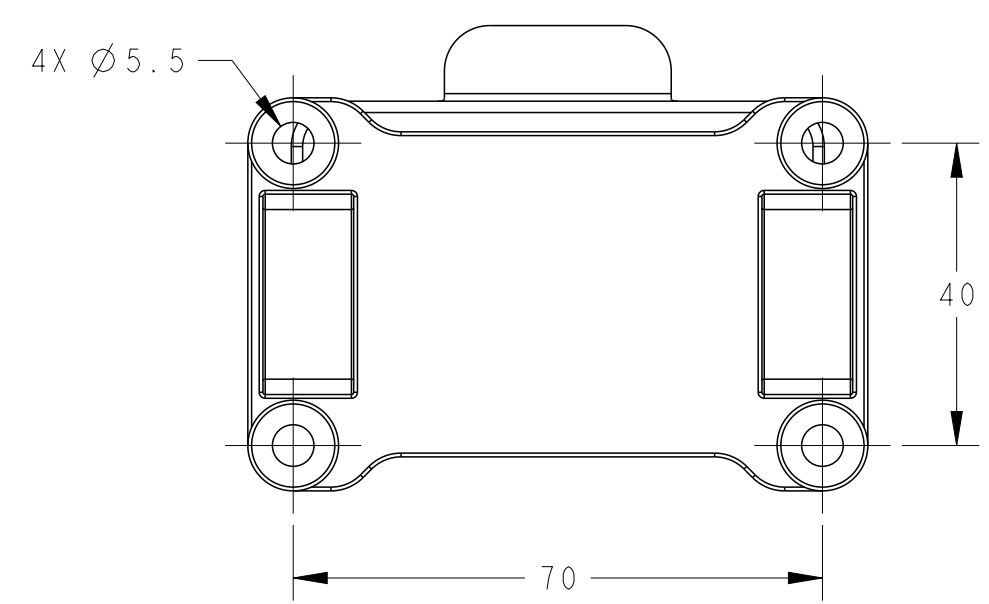

T1610063113-000	H6B-SGR-PG13.5	PG13.5	-
T1610063116-000	H6B-SGR-PG16	PG16	-
T1610063120-000	H6B-SGR-M20	M20	-
T1610063121-000	H6B-SGR-PG21	PG21	-
T1610063125-000	H6B-SGR-M25	M25	-
T1610063216-000	H6B-SGR-2PG16	PG16	PG16
T1610063220-000	H6B-SGR-2M20	M20	M20
T1610063225-000	H6B-SGR-2M25	M25	M25
T1610062516-000	H6B-SGR-M25/PG16	M25	PG16
T1610062520-000	H6B-SGR-M25/M20	M25	M20
	PART NUMBER	DESCRIPTION	IG1 IG2

THIS DRAWING IS A CONTROLLED DOCUMENT.

DWN	23JUN2015	David Wang
CHK	23JUN2015	Chris Wang
APVD	23JUN2015	Xiang Xu

PRODUCT SPEC: 108-137013
APPLICATION SPEC: 114-137013

MATERIAL: -
FINISH: -

Customer Drawing

SCALE: 1:1 SHEET 1 OF 1 REV B

STE TE Connectivity
NAME: H6B-SGR-M/PG

SIZE: A2 CAGE CODE: 00779 DRAWING NO: T161006XXXX000 RESTRICTED TO: -