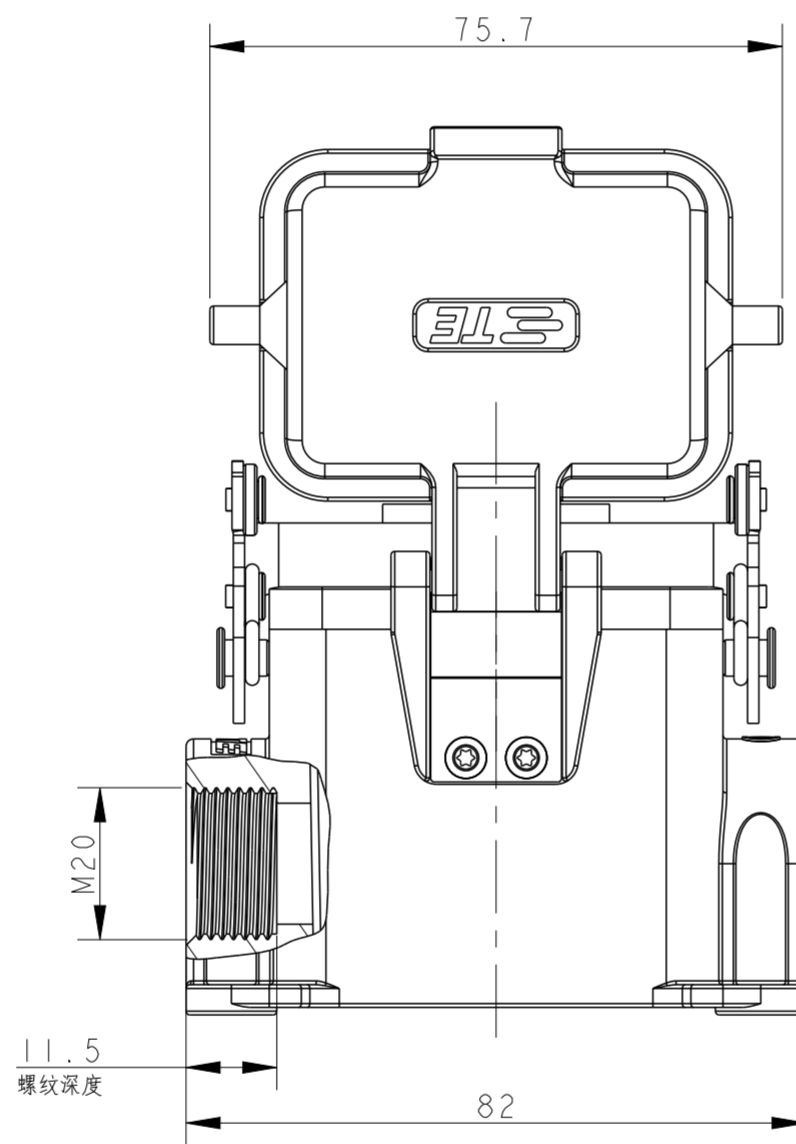

REVISIONS					
P	LTR	DESCRIPTION	DATE	DWN	APVD
A		INITIAL RELEASE	10APR2019	AL	CW
B		ECR-20-007968	15JUN2020	WOR	CW

SCALE 3:4

NOTES:
 1. TECHNICAL CHARACTERISTICS:
 HOUSING MATERIAL: DIE CAST ALUMINIUM ALLOY
 SURFACE: POWDER COATED, GREY
 DEGREE OF PROTECTION: IP65 (MATED)

注释:
 1. 技术参数:
 下壳材料: 铝合金
 表面处理: 粉末涂层, 灰色
 防护等级: IP65(配合)

T1620062120-000	H6B-SDRS-M20	H6B HOUSING, SURFACE MOUNTED, STAINLESS STEEL SINGLE LOCKING, M20, PLASTIC PROTECTION COVER, POWDER COATED, GREY H6B下壳, 表面安装, 不锈钢单扣, M20, 带塑料保护盖, 灰色粉末喷涂	M20
-----------------	--------------	---	-----

PART NUMBER 料号	PART DESCRIPTION 描述		PG/M THRAD-1 PG/M 螺紋孔1
-------------------	------------------------	--	---------------------------

THIS DRAWING IS A CONTROLLED DOCUMENT.		DWN ANDY LIN 10APR2019	STE TE Connectivity	
DIMENSIONS: mm		CHK GINO YAO 10APR2019		
TOLERANCES UNLESS OTHERWISE SPECIFIED:		APVD CHRIS WANG 10APR2019	NAME H6B-SDRS-PG/M	
0 PLC ±		PRODUCT SPEC 108-137013	SIZE A200779	
1 PLC ±		APPLICATION SPEC 114-137013	CAGE CODE C-T16200621XX000	
2 PLC ±		WEIGHT -	DRAWING NO -	
3 PLC ±		CUSTOMER DRAWING	RESTRICTED TO -	
4 PLC ±		SCALE 1:1	SHEET OF	
ANGLES ±		SCALE 1:1	SHEET OF	
FINISH		SCALE 1:1	SHEET OF	
-		SCALE 1:1	SHEET OF	
-		SCALE 1:1	SHEET OF	