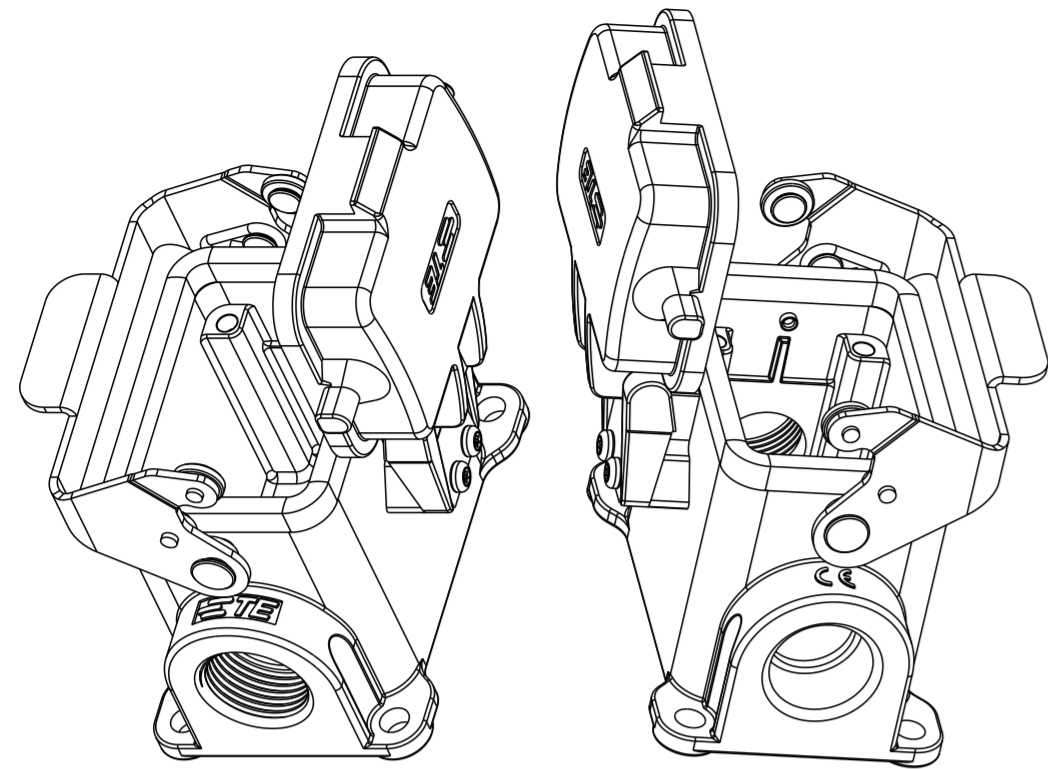

REVISIONS					
P	LTR	DESCRIPTION	DATE	DWN	APVD
A		INITIAL RELEASE	10APR2019	AL	CW
B		ECR-20-007968	15JUN2020	WOR	CW

SCALE 3:4

NOTES:
 1. TECHNICAL CHARACTERISTICS:
 HOUSING MATERIAL: DIE CAST ALUMINIUM ALLOY
 SURFACE: POWDER COATED, GREY
 DEGREE OF PROTECTION: IP65 (MATED)

注释:
 1. 技术参数:
 下壳材料: 铝合金
 表面处理: 粉末涂层, 灰色
 防护等级: IP65(配合)

T1620062120-000	H6B-SDRS-M20	H6B HOUSING, SURFACE MOUNTED, STAINLESS STEEL SINGLE LOCKING, M20, PLASTIC PROTECTION COVER, POWDER COATED, GREY H6B下壳, 表面安装, 不锈钢单扣, M20, 带塑料保护盖, 灰色粉末喷涂	M20
-----------------	--------------	---	-----

PART NUMBER 料号	PART DESCRIPTION 描述		PG/M THRAD-1 PG/M 螺紋孔1
-------------------	------------------------	--	---------------------------

THIS DRAWING IS A CONTROLLED DOCUMENT.		DWN ANDY LIN 10APR2019	STE TE Connectivity	
DIMENSIONS: mm		CHK GINO YAO 10APR2019		
TOLERANCES UNLESS OTHERWISE SPECIFIED:		APVD CHRIS WANG 10APR2019	NAME H6B-SDRS-PG/M	
0 PLC ±		PRODUCT SPEC 108-137013	SIZE A200779	
1 PLC ±		APPLICATION SPEC 114-137013	CAGE CODE C-T16200621XX000	
2 PLC ±		WEIGHT -	DRAWING NO -	
3 PLC ±		CUSTOMER DRAWING	RESTRICTED TO -	
4 PLC ±		SCALE 1:1	SHEET OF	
ANGLES ±		SCALE 1:1	SHEET OF	
FINISH		SCALE 1:1	SHEET OF	
-		SCALE 1:1	SHEET OF	
-		SCALE 1:1	SHEET OF	