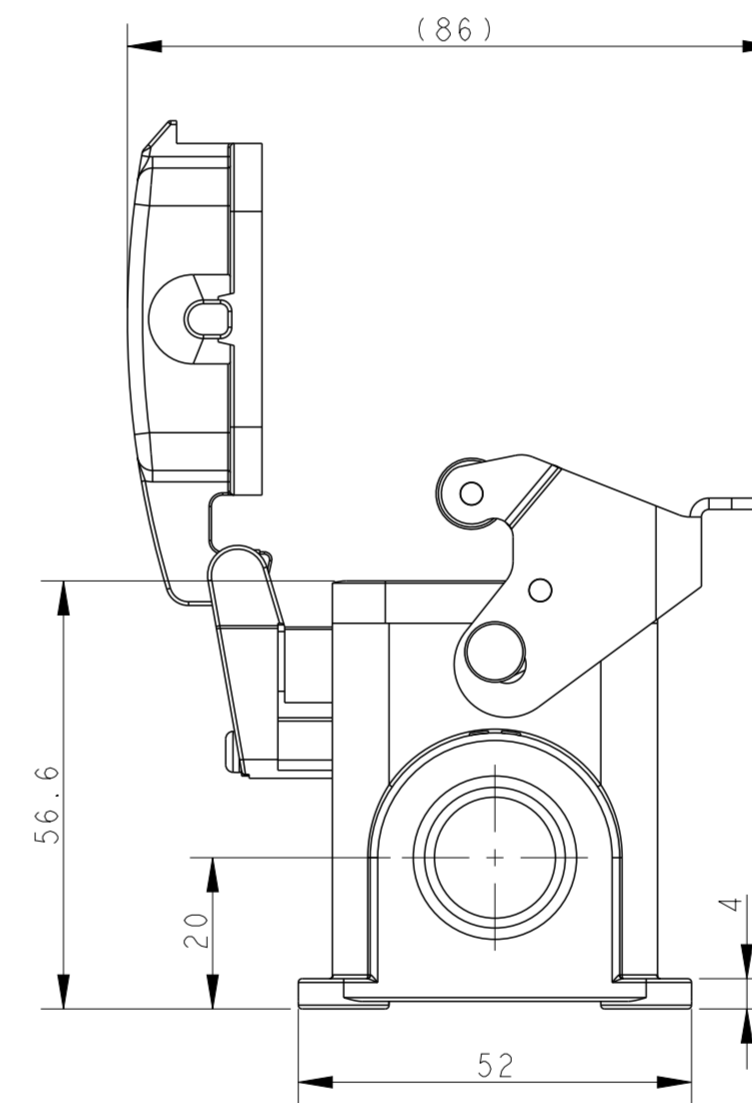

REVISIONS					
P	LTR	DESCRIPTION	DATE	DWN	APVD
A		INITIAL RELEASE	10APR2019	AL	CW
B		ECR-20-007968	15JUN2020	WOR	CW

SCALE 3:4

NOTES:
 1. TECHNICAL CHARACTERISTICS:
 HOUSING MATERIAL: DIE CAST ALUMINIUM ALLOY
 SURFACE: POWDER COATED, GREY
 DEGREE OF PROTECTION: IP65 (MATED)

注释:
 1. 技术参数:
 下壳材料: 铝合金
 表面处理: 粉末涂层, 灰色
 防护等级: IP65(配合)

T1620062120-000	H6B-SDRS-M20	H6B HOUSING, SURFACE MOUNTED, STAINLESS STEEL SINGLE LOCKING, M20, PLASTIC PROTECTION COVER, POWDER COATED, GREY H6B下壳, 表面安装, 不锈钢单扣, M20, 带塑料保护盖, 灰色粉末喷涂	M20
-----------------	--------------	---	-----

PART NUMBER 料号	PART DESCRIPTION 描述		PG/M THRAD-1 PG/M 螺紋孔1
-------------------	------------------------	--	---------------------------

THIS DRAWING IS A CONTROLLED DOCUMENT.		DWN ANDY LIN 10APR2019	STE TE Connectivity	
DIMENSIONS: mm		CHK GINO YAO 10APR2019		
TOLERANCES UNLESS OTHERWISE SPECIFIED:		APVD CHRIS WANG 10APR2019	NAME H6B-SDRS-PG/M	
0 PLC ±		PRODUCT SPEC 108-137013	SIZE A200779	
1 PLC ±		APPLICATION SPEC 114-137013	CAGE CODE C-T16200621XX000	
2 PLC ±		WEIGHT -	DRAWING NO -	
3 PLC ±		CUSTOMER DRAWING	RESTRICTED TO -	
4 PLC ±		SCALE 1:1	SHEET OF	
ANGLES ±		SCALE 1:1	SHEET OF	
FINISH		SCALE 1:1	SHEET OF	
-		SCALE 1:1	SHEET OF	
-		SCALE 1:1	SHEET OF	