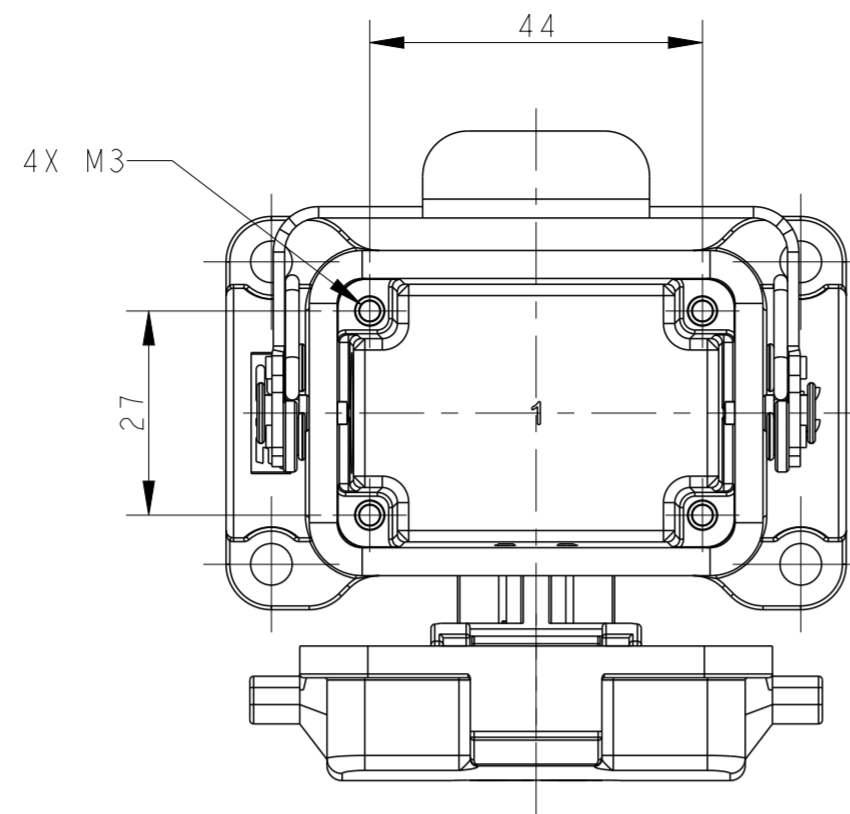

REVISIONS					
P	LTR	DESCRIPTION	DATE	DWN	APVD
A		INITIAL RELEASE	10APR2019	AL	CW
B		ECR-20-007968	15JUN2020	WOR	CW

SCALE 3:4

NOTES:
 1. TECHNICAL CHARACTERISTICS:
 HOUSING MATERIAL: DIE CAST ALUMINIUM ALLOY
 SURFACE: POWDER COATED, GREY
 DEGREE OF PROTECTION: IP65 (MATED)

注释:
 1. 技术参数:
 下壳材料: 铝合金
 表面处理: 粉末涂层, 灰色
 防护等级: IP65(配合)

T1620062120-000	H6B-SDRS-M20	H6B HOUSING, SURFACE MOUNTED, STAINLESS STEEL SINGLE LOCKING, M20, PLASTIC PROTECTION COVER, POWDER COATED, GREY H6B下壳, 表面安装, 不锈钢单扣, M20, 带塑料保护盖, 灰色粉末喷涂	M20
-----------------	--------------	---	-----

PART NUMBER 料号	PART DESCRIPTION 描述		PG/M THRAD-1 PG/M 螺紋孔1
-------------------	------------------------	--	---------------------------

THIS DRAWING IS A CONTROLLED DOCUMENT.		DWN ANDY LIN 10APR2019	STE TE Connectivity	
DIMENSIONS: mm		CHK GINO YAO 10APR2019		
TOLERANCES UNLESS OTHERWISE SPECIFIED:		APVD CHRIS WANG 10APR2019	NAME H6B-SDRS-PG/M	
0 PLC ±		PRODUCT SPEC 108-137013	SIZE A200779	
1 PLC ±		APPLICATION SPEC 114-137013	CAGE CODE C-T16200621XX000	
2 PLC ±		WEIGHT -	DRAWING NO -	
3 PLC ±		CUSTOMER DRAWING	RESTRICTED TO -	
4 PLC ±		SCALE 1:1	SHEET OF	
ANGLES ±		SCALE 1:1	SHEET OF	
FINISH		SCALE 1:1	SHEET OF	
-		SCALE 1:1	SHEET OF	
-		SCALE 1:1	SHEET OF	