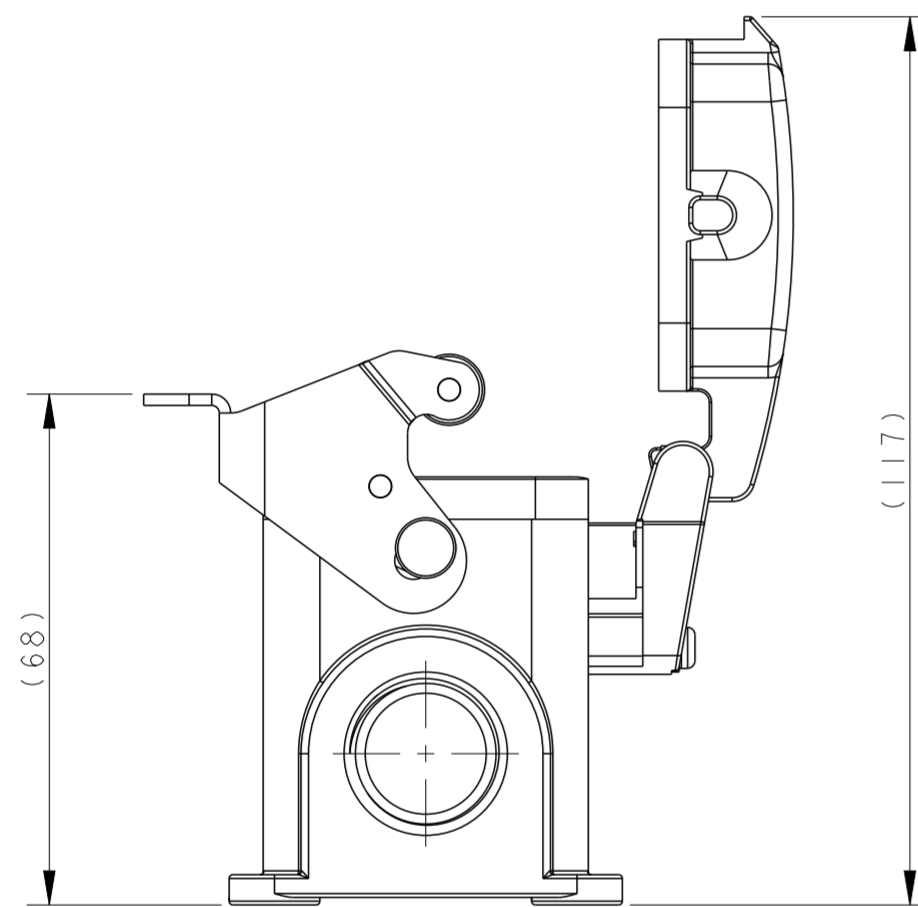

REVISIONS					
P	LTR	DESCRIPTION	DATE	DWN	APVD
A		INITIAL RELEASE	10APR2019	AL	CW
B		ECR-20-007968	15JUN2020	WOR	CW

SCALE 3:4

NOTES:
 1. TECHNICAL CHARACTERISTICS:
 HOUSING MATERIAL: DIE CAST ALUMINIUM ALLOY
 SURFACE: POWDER COATED, GREY
 DEGREE OF PROTECTION: IP65 (MATED)

注释:
 1. 技术参数:
 下壳材料: 铝合金
 表面处理: 粉末涂层, 灰色
 防护等级: IP65(配合)

T1620062120-000	H6B-SDRS-M20	H6B HOUSING, SURFACE MOUNTED, STAINLESS STEEL SINGLE LOCKING, M20, PLASTIC PROTECTION COVER, POWDER COATED, GREY H6B下壳, 表面安装, 不锈钢单扣, M20, 带塑料保护盖, 灰色粉末喷涂	M20
-----------------	--------------	---	-----

PART NUMBER 料号	PART DESCRIPTION 描述		PG/M THRAD-1 PG/M 螺紋孔1
-------------------	------------------------	--	---------------------------

THIS DRAWING IS A CONTROLLED DOCUMENT.		DWN ANDY LIN 10APR2019	STE TE Connectivity	
DIMENSIONS: mm		CHK GINO YAO 10APR2019		
TOLERANCES UNLESS OTHERWISE SPECIFIED:		APVD CHRIS WANG 10APR2019	NAME H6B-SDRS-PG/M	
0 PLC ±		PRODUCT SPEC 108-137013	SIZE A200779	
1 PLC ±		APPLICATION SPEC 114-137013	CAGE CODE C-T16200621XX000	
2 PLC ±		WEIGHT -	DRAWING NO -	
3 PLC ±		CUSTOMER DRAWING	RESTRICTED TO -	
4 PLC ±		SCALE 1:1	SHEET OF	
ANGLES ±		SCALE 1:1	SHEET OF	
FINISH		SCALE 1:1	SHEET OF	
-		SCALE 1:1	SHEET OF	
-		SCALE 1:1	SHEET OF	