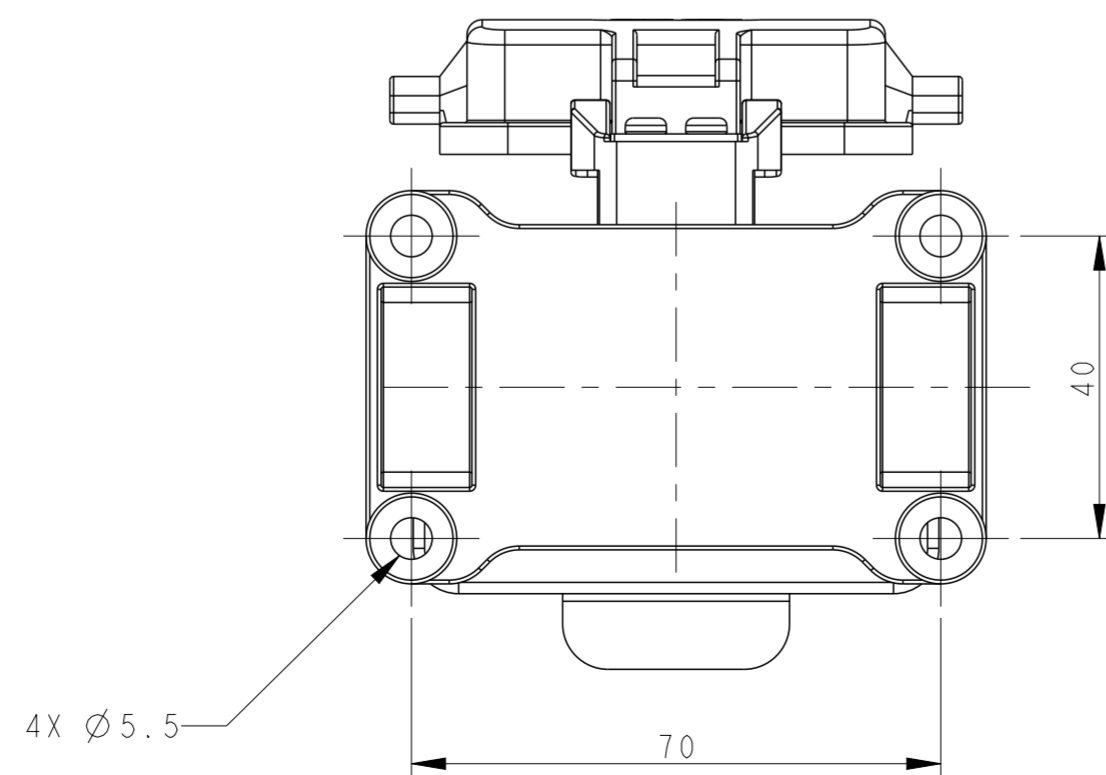

REVISIONS					
P	LTR	DESCRIPTION	DATE	DWN	APVD
A		INITIAL RELEASE	10APR2019	AL	CW
B		ECR-20-007968	15JUN2020	WOR	CW

SCALE 3:4

NOTES:
 1. TECHNICAL CHARACTERISTICS:
 HOUSING MATERIAL: DIE CAST ALUMINIUM ALLOY
 SURFACE: POWDER COATED, GREY
 DEGREE OF PROTECTION: IP65 (MATED)

注释:
 1. 技术参数:
 下壳材料: 铝合金
 表面处理: 粉末涂层, 灰色
 防护等级: IP65(配合)

T1620062120-000	H6B-SDRS-M20	H6B HOUSING, SURFACE MOUNTED, STAINLESS STEEL SINGLE LOCKING, M20, PLASTIC PROTECTION COVER, POWDER COATED, GREY H6B下壳, 表面安装, 不锈钢单扣, M20, 带塑料保护盖, 灰色粉末喷涂	M20
-----------------	--------------	---	-----

PART NUMBER 料号	PART DESCRIPTION 描述		PG/M THRAD-1 PG/M 螺紋孔1
-------------------	------------------------	--	---------------------------

THIS DRAWING IS A CONTROLLED DOCUMENT.		DWN ANDY LIN 10APR2019	STE TE Connectivity	
DIMENSIONS: mm		CHK GINO YAO 10APR2019		
TOLERANCES UNLESS OTHERWISE SPECIFIED:		APVD CHRIS WANG 10APR2019	NAME H6B-SDRS-PG/M	
0 PLC ±		PRODUCT SPEC 108-137013	SIZE A200779	
1 PLC ±		APPLICATION SPEC 114-137013	CAGE CODE C-T16200621XX000	
2 PLC ±		WEIGHT -	DRAWING NO -	
3 PLC ±		CUSTOMER DRAWING	RESTRICTED TO -	
4 PLC ±		SCALE 1:1	SHEET OF	
ANGLES ±		SCALE 1:1	SHEET OF	
FINISH		SCALE 1:1	SHEET OF	
-		SCALE 1:1	SHEET OF	
-		SCALE 1:1	SHEET OF	