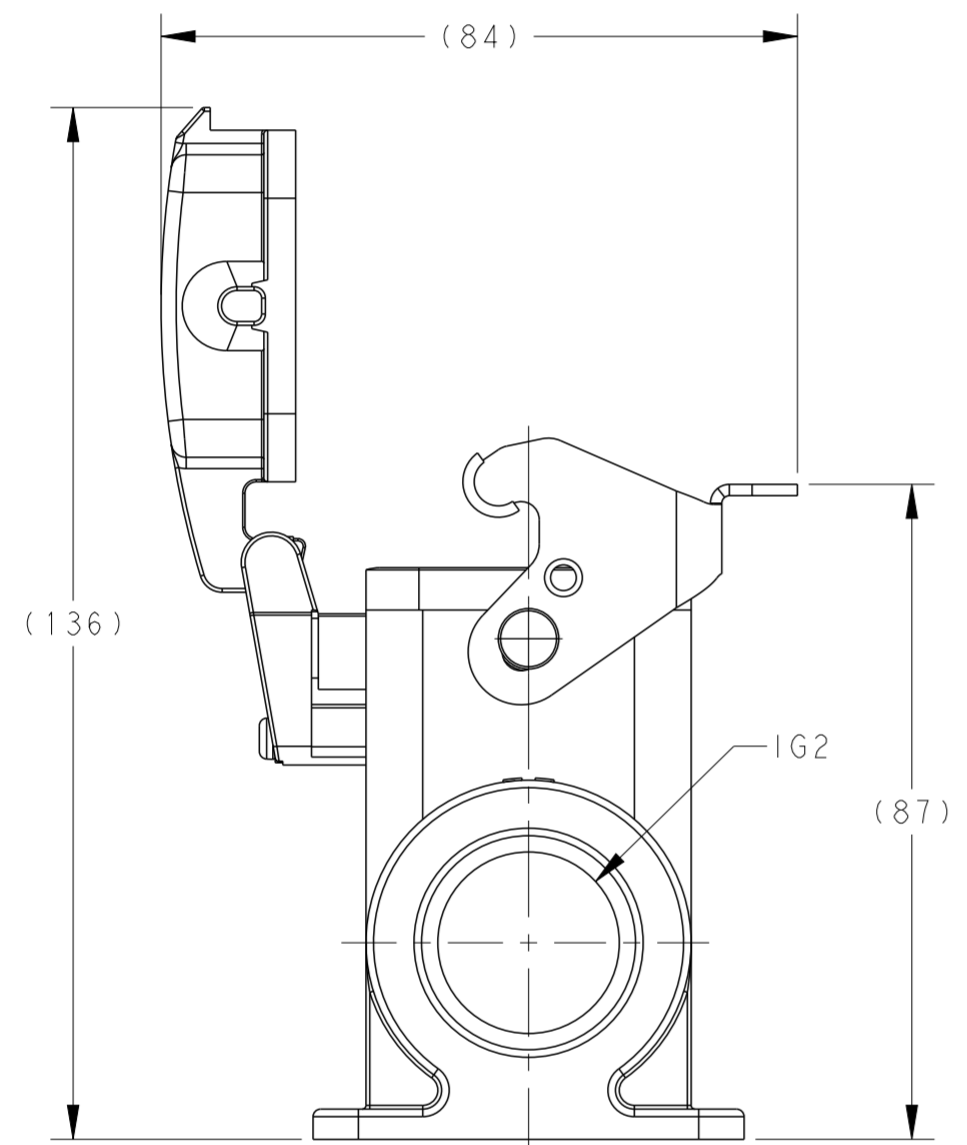

SCALE 1:2

NOTES:
 1. TECHNICAL CHARACTERISTICS:
 HOUSING MATERIAL: DIE CAST ALUMINIUM ALLOY
 SURFACE: POWDER COATED, GREY
 DEGREE OF PROTECTION: IP65 (MATED)

注释:
 1. 技术参数:
 下壳材料: 铝合金
 表面处理: 粉末涂层, 灰色
 防护等级: IP65 (配合)

PART NUMBER	DESCRIPTION	IG1	IG2
T1660063121-000	H6B-SDRH-PG21	PG21	-
T1660063125-000	H6B-SDRH-M25	M25	-
T1660063129-000	H6B-SDRH-PG29	PG29	-
T1660063132-000	H6B-SDRH-M32	M32	-
T1660063221-000	H6B-SDRH-2PG21	PG21	PG21
T1660063225-000	H6B-SDRH-2M25	M25	M25
T1660063229-000	H6B-SDRH-2PG29	PG29	PG29
T1660063232-000	H6B-SDRH-2M32	M32	M32

TE Connectivity

NAME: H6B-SDRH-M/PG

SIZE	CAGE CODE	DRAWING NO	RESTRICTED TO
A2	00779	C-T1660063XXX000	-

SCALE 1:1 SHEET 1 OF 1 REV B

X-ON Electronics

Largest Supplier of Electrical and Electronic Components