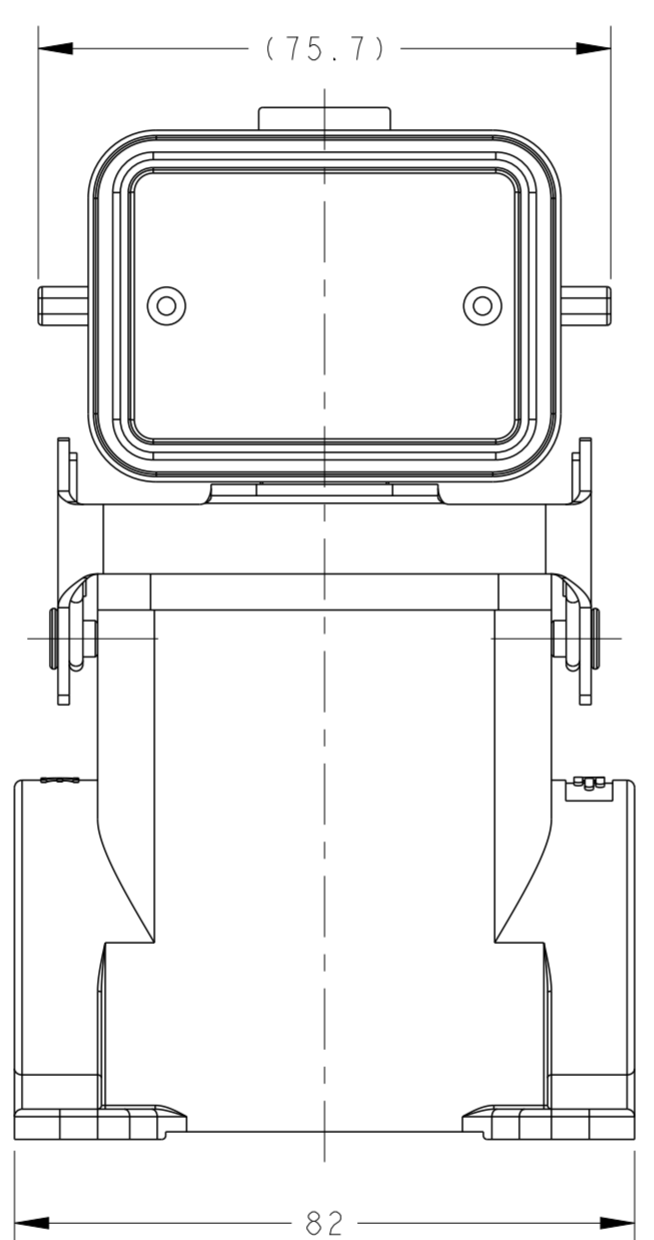

SCALE 1:2

NOTES:
 1. TECHNICAL CHARACTERISTICS:
 HOUSING MATERIAL: DIE CAST ALUMINIUM ALLOY
 SURFACE: POWDER COATED, GREY
 DEGREE OF PROTECTION: IP65 (MATED)

注释:
 1. 技术参数:
 下壳材料: 铝合金
 表面处理: 粉末涂层, 灰色
 防护等级: IP65 (配合)

PART NUMBER	DESCRIPTION	IG1	IG2
T1660063121-000	H6B-SDRH-PG21	PG21	-
T1660063125-000	H6B-SDRH-M25	M25	-
T1660063129-000	H6B-SDRH-PG29	PG29	-
T1660063132-000	H6B-SDRH-M32	M32	-
T1660063221-000	H6B-SDRH-2PG21	PG21	PG21
T1660063225-000	H6B-SDRH-2M25	M25	M25
T1660063229-000	H6B-SDRH-2PG29	PG29	PG29
T1660063232-000	H6B-SDRH-2M32	M32	M32

TE Connectivity

NAME: H6B-SDRH-M/PG

SIZE	CAGE CODE	DRAWING NO	RESTRICTED TO
A2	00779	C-T1660063XXX000	-

SCALE 1:1 SHEET 1 OF 1 REV B

X-ON Electronics

Largest Supplier of Electrical and Electronic Components