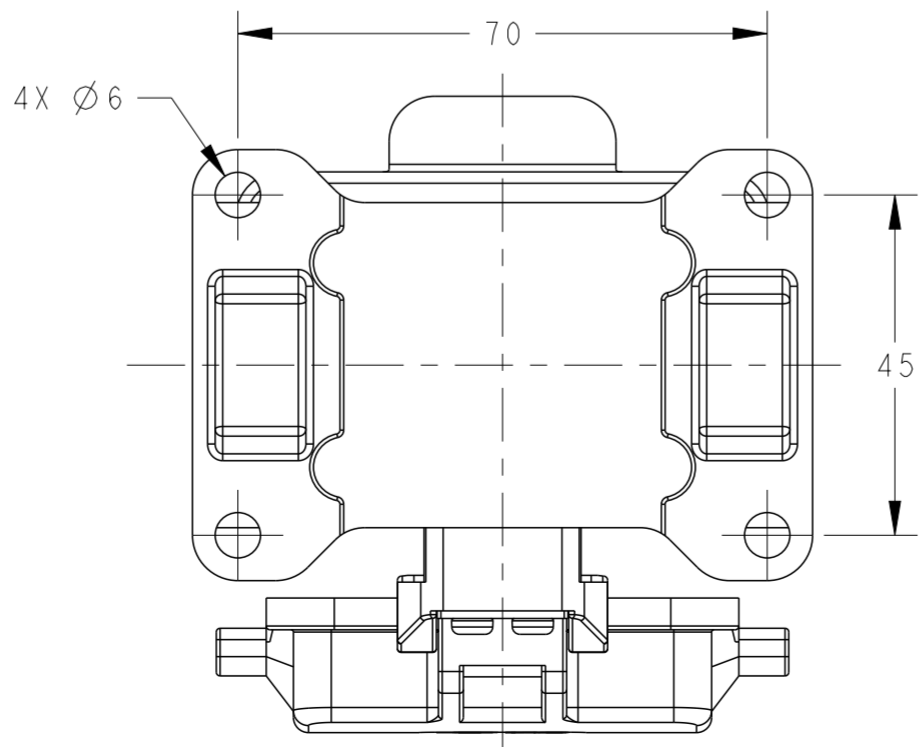

SCALE 1:2

NOTES:
 1. TECHNICAL CHARACTERISTICS:
 HOUSING MATERIAL: DIE CAST ALUMINIUM ALLOY
 SURFACE: POWDER COATED, GREY
 DEGREE OF PROTECTION: IP65 (MATED)

注释:
 1. 技术参数:
 下壳材料: 铝合金
 表面处理: 粉末涂层, 灰色
 防护等级: IP65 (配合)

PART NUMBER	DESCRIPTION	IG1	IG2
T1660063121-000	H6B-SDRH-PG21	PG21	-
T1660063125-000	H6B-SDRH-M25	M25	-
T1660063129-000	H6B-SDRH-PG29	PG29	-
T1660063132-000	H6B-SDRH-M32	M32	-
T1660063221-000	H6B-SDRH-2PG21	PG21	PG21
T1660063225-000	H6B-SDRH-2M25	M25	M25
T1660063229-000	H6B-SDRH-2PG29	PG29	PG29
T1660063232-000	H6B-SDRH-2M32	M32	M32

TE Connectivity

NAME: H6B-SDRH-M/PG

SIZE	CAGE CODE	DRAWING NO	RESTRICTED TO
A2	00779	C-T1660063XXX000	-

SCALE 1:1 SHEET 1 OF 1 REV B

X-ON Electronics

Largest Supplier of Electrical and Electronic Components