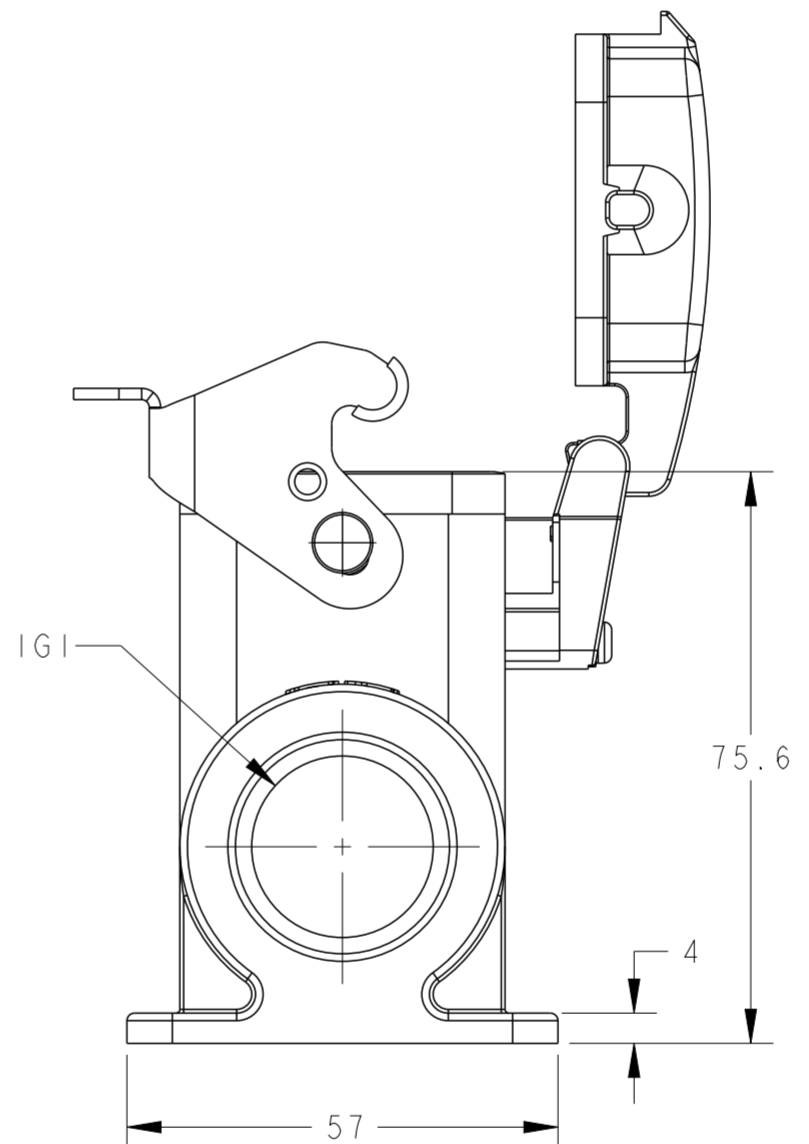

SCALE 1:2

NOTES:
 1. TECHNICAL CHARACTERISTICS:
 HOUSING MATERIAL: DIE CAST ALUMINIUM ALLOY
 SURFACE: POWDER COATED, GREY
 DEGREE OF PROTECTION: IP65 (MATED)

注释:
 1. 技术参数:
 下壳材料: 铝合金
 表面处理: 粉末涂层, 灰色
 防护等级: IP65 (配合)

PART NUMBER	DESCRIPTION	IG1	IG2
T1660063121-000	H6B-SDRH-PG21	PG21	-
T1660063125-000	H6B-SDRH-M25	M25	-
T1660063129-000	H6B-SDRH-PG29	PG29	-
T1660063132-000	H6B-SDRH-M32	M32	-
T1660063221-000	H6B-SDRH-2PG21	PG21	PG21
T1660063225-000	H6B-SDRH-2M25	M25	M25
T1660063229-000	H6B-SDRH-2PG29	PG29	PG29
T1660063232-000	H6B-SDRH-2M32	M32	M32

TE Connectivity

NAME: H6B-SDRH-M/PG

SIZE	CAGE CODE	DRAWING NO	RESTRICTED TO
A2	00779	C-T1660063XXX000	-

SCALE 1:1 SHEET 1 OF 1 REV B

X-ON Electronics

Largest Supplier of Electrical and Electronic Components