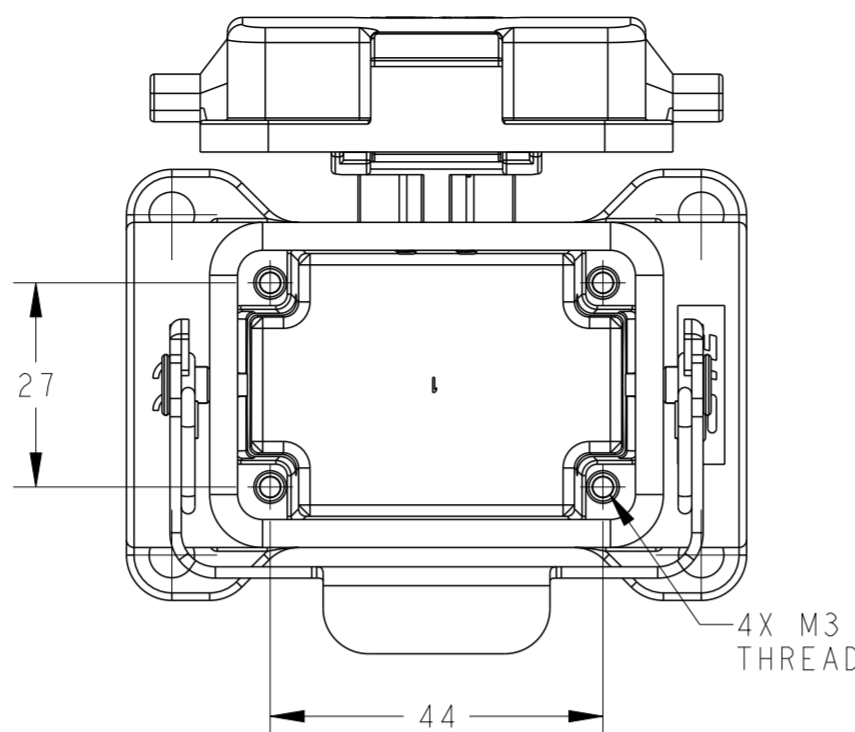

SCALE 1:2

NOTES:
 1. TECHNICAL CHARACTERISTICS:
 HOUSING MATERIAL: DIE CAST ALUMINIUM ALLOY
 SURFACE: POWDER COATED, GREY
 DEGREE OF PROTECTION: IP65 (MATED)

注释:
 1. 技术参数:
 下壳材料: 铝合金
 表面处理: 粉末涂层, 灰色
 防护等级: IP65 (配合)

PART NUMBER	DESCRIPTION	IG1	IG2
T1660063121-000	H6B-SDRH-PG21	PG21	-
T1660063125-000	H6B-SDRH-M25	M25	-
T1660063129-000	H6B-SDRH-PG29	PG29	-
T1660063132-000	H6B-SDRH-M32	M32	-
T1660063221-000	H6B-SDRH-2PG21	PG21	PG21
T1660063225-000	H6B-SDRH-2M25	M25	M25
T1660063229-000	H6B-SDRH-2PG29	PG29	PG29
T1660063232-000	H6B-SDRH-2M32	M32	M32

TE Connectivity

NAME: H6B-SDRH-M/PG

SIZE	CAGE CODE	DRAWING NO	RESTRICTED TO
A2	00779	C-T1660063XXX000	-

SCALE 1:1 SHEET 1 OF 1 REV B

X-ON Electronics

Largest Supplier of Electrical and Electronic Components