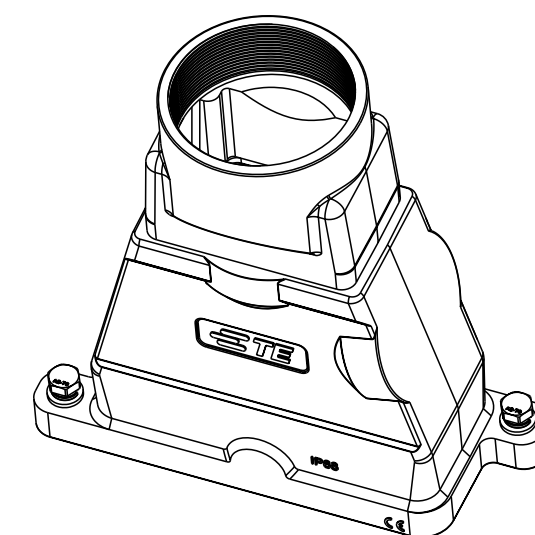

1. TECHNICAL CHARACTERISTICS:
 HOOD MATERIAL: DIE CAST ALUMINIUM ALLOY
 SURFACE: POWDER COATED
 DEGREE OF PROTECTION: IP68 (MATED)

注释:

1. 技术参数:
 上壳材料: 铝合金
 表面处理: 粉末喷涂
 防护等级: IP68(配合)

SCALE 2:5

T1920160150-001	HI6BPR-TGXH-M50	HI6BPR HEIGHTEN HOOD, DIAGONAL LOCKING, TOP ENTRY M50, POWDER COATED, BLACK HI6BPR加高上壳, 对角锁定, 顶出M50, 黑色粉末喷涂	M50X1.5
T1920160163-001	HI6BPR-TGXH-M63	HI6BPR HEIGHTEN HOOD, DIAGONAL LOCKING, TOP ENTRY M63, POWDER COATED, BLACK HI6BPR加高上壳, 对角锁定, 顶出M63, 黑色粉末喷涂	M63X1.5
PART NUMBER 料号	PART DESCRIPTION 描述		PG/M THREAD-1 PG/M 螺纹孔-1