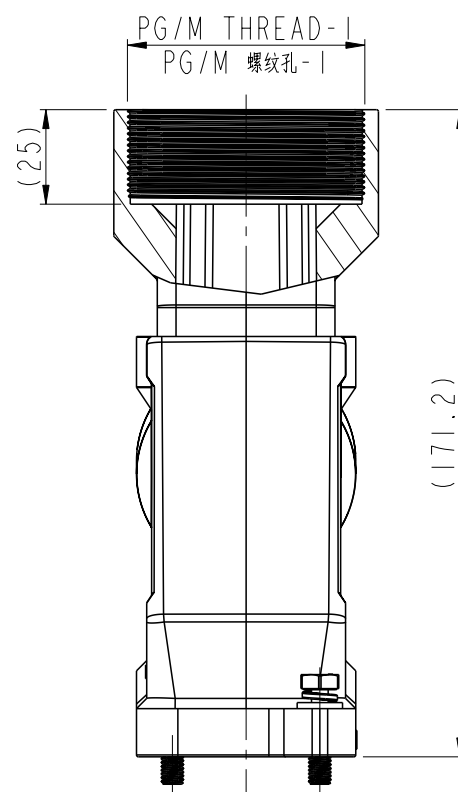

1. TECHNICAL CHARACTERISTICS:
 HOOD MATERIAL: DIE CAST ALUMINIUM ALLOY
 SURFACE: POWDER COATED
 DEGREE OF PROTECTION: IP68 (MATED)

注释:

1. 技术参数:
 上壳材料: 铝合金
 表面处理: 粉末喷涂
 防护等级: IP68(配合)

SCALE 2:5

T1920160150-001	HI6BPR-TGXH-M50	HI6BPR HEIGHTEN HOOD, DIAGONAL LOCKING, TOP ENTRY M50, POWDER COATED, BLACK HI6BPR加高上壳, 对角锁定, 顶出M50, 黑色粉末喷涂	M50X1.5
T1920160163-001	HI6BPR-TGXH-M63	HI6BPR HEIGHTEN HOOD, DIAGONAL LOCKING, TOP ENTRY M63, POWDER COATED, BLACK HI6BPR加高上壳, 对角锁定, 顶出M63, 黑色粉末喷涂	M63X1.5
PART NUMBER 料号	PART DESCRIPTION 描述		PG/M THREAD-1 PG/M 螺纹孔-1

THIS DRAWING IS A CONTROLLED DOCUMENT.		DWN 13OCT2016 QIANG YUAN	 TE Connectivity	
DIMENSIONS: mm		CHK 13OCT2016 KYLE ZENG		
TOLERANCES UNLESS OTHERWISE SPECIFIED:		APVD 13OCT2016 CHRIS WANG	NAME HI6BPR-TGXH-PG/M	
0 PLC ±- 1 PLC ±- 2 PLC ±- 3 PLC ±- 4 PLC ±- ANGLES ±-		PRODUCT SPEC 108-137014	RESTRICTED TO	
MATERIAL		APPLICATION SPEC 114-137014	SIZE A3	CAGE CODE -
FINISH		WEIGHT -	DRAWING NO C-T19201601XX001	
		CUSTOMER DRAWING	SCALE 1:2	SHEET 1 OF 1
			REV B	