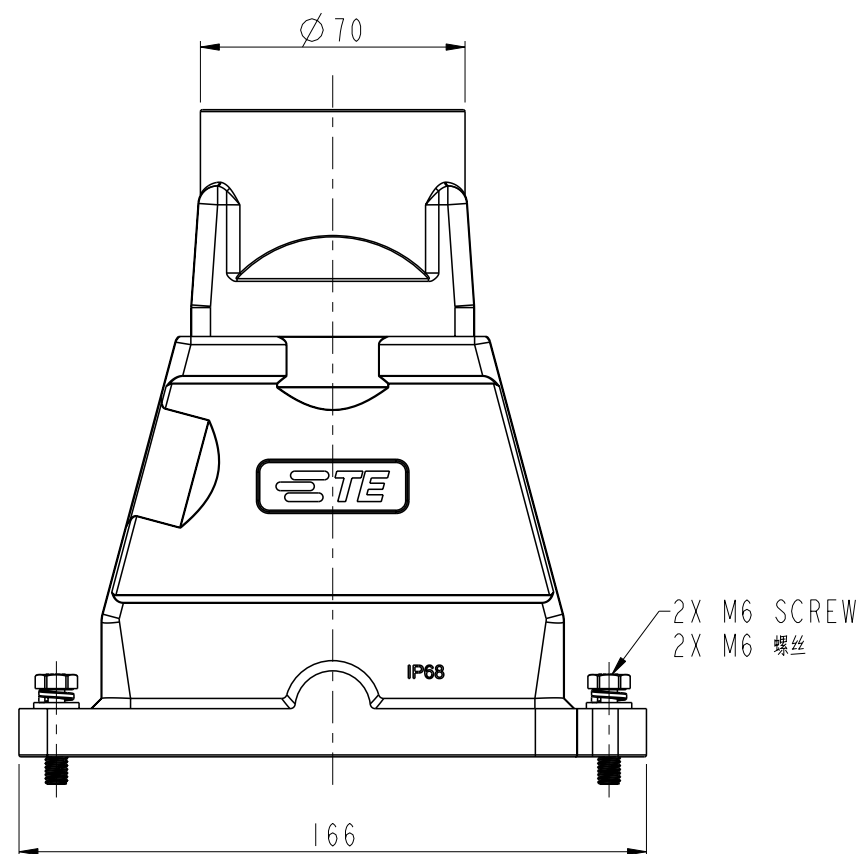

1. TECHNICAL CHARACTERISTICS:
 HOOD MATERIAL: DIE CAST ALUMINIUM ALLOY
 SURFACE: POWDER COATED
 DEGREE OF PROTECTION: IP68 (MATED)

注释:

1. 技术参数:
 上壳材料: 铝合金
 表面处理: 粉末喷涂
 防护等级: IP68(配合)

SCALE 2:5

T1920160150-001	HI6BPR-TGXH-M50	HI6BPR HEIGHTEN HOOD, DIAGONAL LOCKING, TOP ENTRY M50, POWDER COATED, BLACK HI6BPR加高上壳, 对角锁定, 顶出M50, 黑色粉末喷涂	M50X1.5
T1920160163-001	HI6BPR-TGXH-M63	HI6BPR HEIGHTEN HOOD, DIAGONAL LOCKING, TOP ENTRY M63, POWDER COATED, BLACK HI6BPR加高上壳, 对角锁定, 顶出M63, 黑色粉末喷涂	M63X1.5
PART NUMBER 料号	PART DESCRIPTION 描述		PG/M THREAD-1 PG/M 螺纹孔-1

THIS DRAWING IS A CONTROLLED DOCUMENT.		DWN 13OCT2016 QIANG YUAN	 TE Connectivity	
DIMENSIONS: mm		CHK 13OCT2016 KYLE ZENG		
TOLERANCES UNLESS OTHERWISE SPECIFIED:		APVD 13OCT2016 CHRIS WANG	NAME HI6BPR-TGXH-PG/M	
0 PLC ±- 1 PLC ±- 2 PLC ±- 3 PLC ±- 4 PLC ±- ANGLES ±-		PRODUCT SPEC 108-137014	RESTRICTED TO	
MATERIAL		APPLICATION SPEC 114-137014	SIZE A3	CAGE CODE -
FINISH		WEIGHT -	DRAWING NO C-T19201601XX001	
		CUSTOMER DRAWING	SCALE 1:2	SHEET 1 OF 1
			REV B	