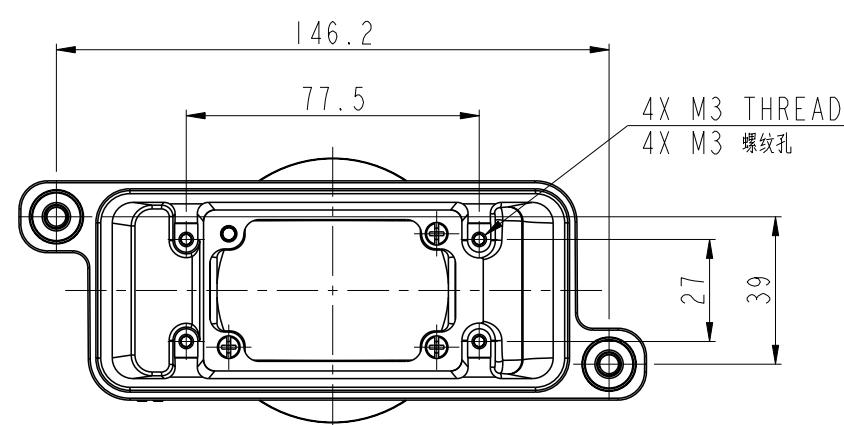

1. TECHNICAL CHARACTERISTICS:
 HOOD MATERIAL: DIE CAST ALUMINIUM ALLOY
 SURFACE: POWDER COATED
 DEGREE OF PROTECTION: IP68 (MATED)

注释:

1. 技术参数:
 上壳材料: 铝合金
 表面处理: 粉末喷涂
 防护等级: IP68(配合)

SCALE 2:5

T1920160150-001	HI6BPR-TGXH-M50	HI6BPR HEIGHTEN HOOD, DIAGONAL LOCKING, TOP ENTRY M50, POWDER COATED, BLACK HI6BPR加高上壳, 对角锁定, 顶出M50, 黑色粉末喷涂	M50X1.5
T1920160163-001	HI6BPR-TGXH-M63	HI6BPR HEIGHTEN HOOD, DIAGONAL LOCKING, TOP ENTRY M63, POWDER COATED, BLACK HI6BPR加高上壳, 对角锁定, 顶出M63, 黑色粉末喷涂	M63X1.5
PART NUMBER 料号	PART DESCRIPTION 描述		PG/M THREAD-1 PG/M 螺纹孔-1

THIS DRAWING IS A CONTROLLED DOCUMENT.		DWN 13OCT2016 QIANG YUAN	 TE Connectivity	
DIMENSIONS: mm		CHK 13OCT2016 KYLE ZENG		
TOLERANCES UNLESS OTHERWISE SPECIFIED:		APVD 13OCT2016 CHRIS WANG	NAME HI6BPR-TGXH-PG/M	
0 PLC ±- 1 PLC ±- 2 PLC ±- 3 PLC ±- 4 PLC ±- ANGLES ±-		PRODUCT SPEC 108-137014	RESTRICTED TO	
MATERIAL		APPLICATION SPEC 114-137014	SIZE A3	CAGE CODE -
FINISH		WEIGHT -	DRAWING NO C-T19201601XX001	
		CUSTOMER DRAWING	SCALE 1:2	SHEET 1 OF 1
			REV B	