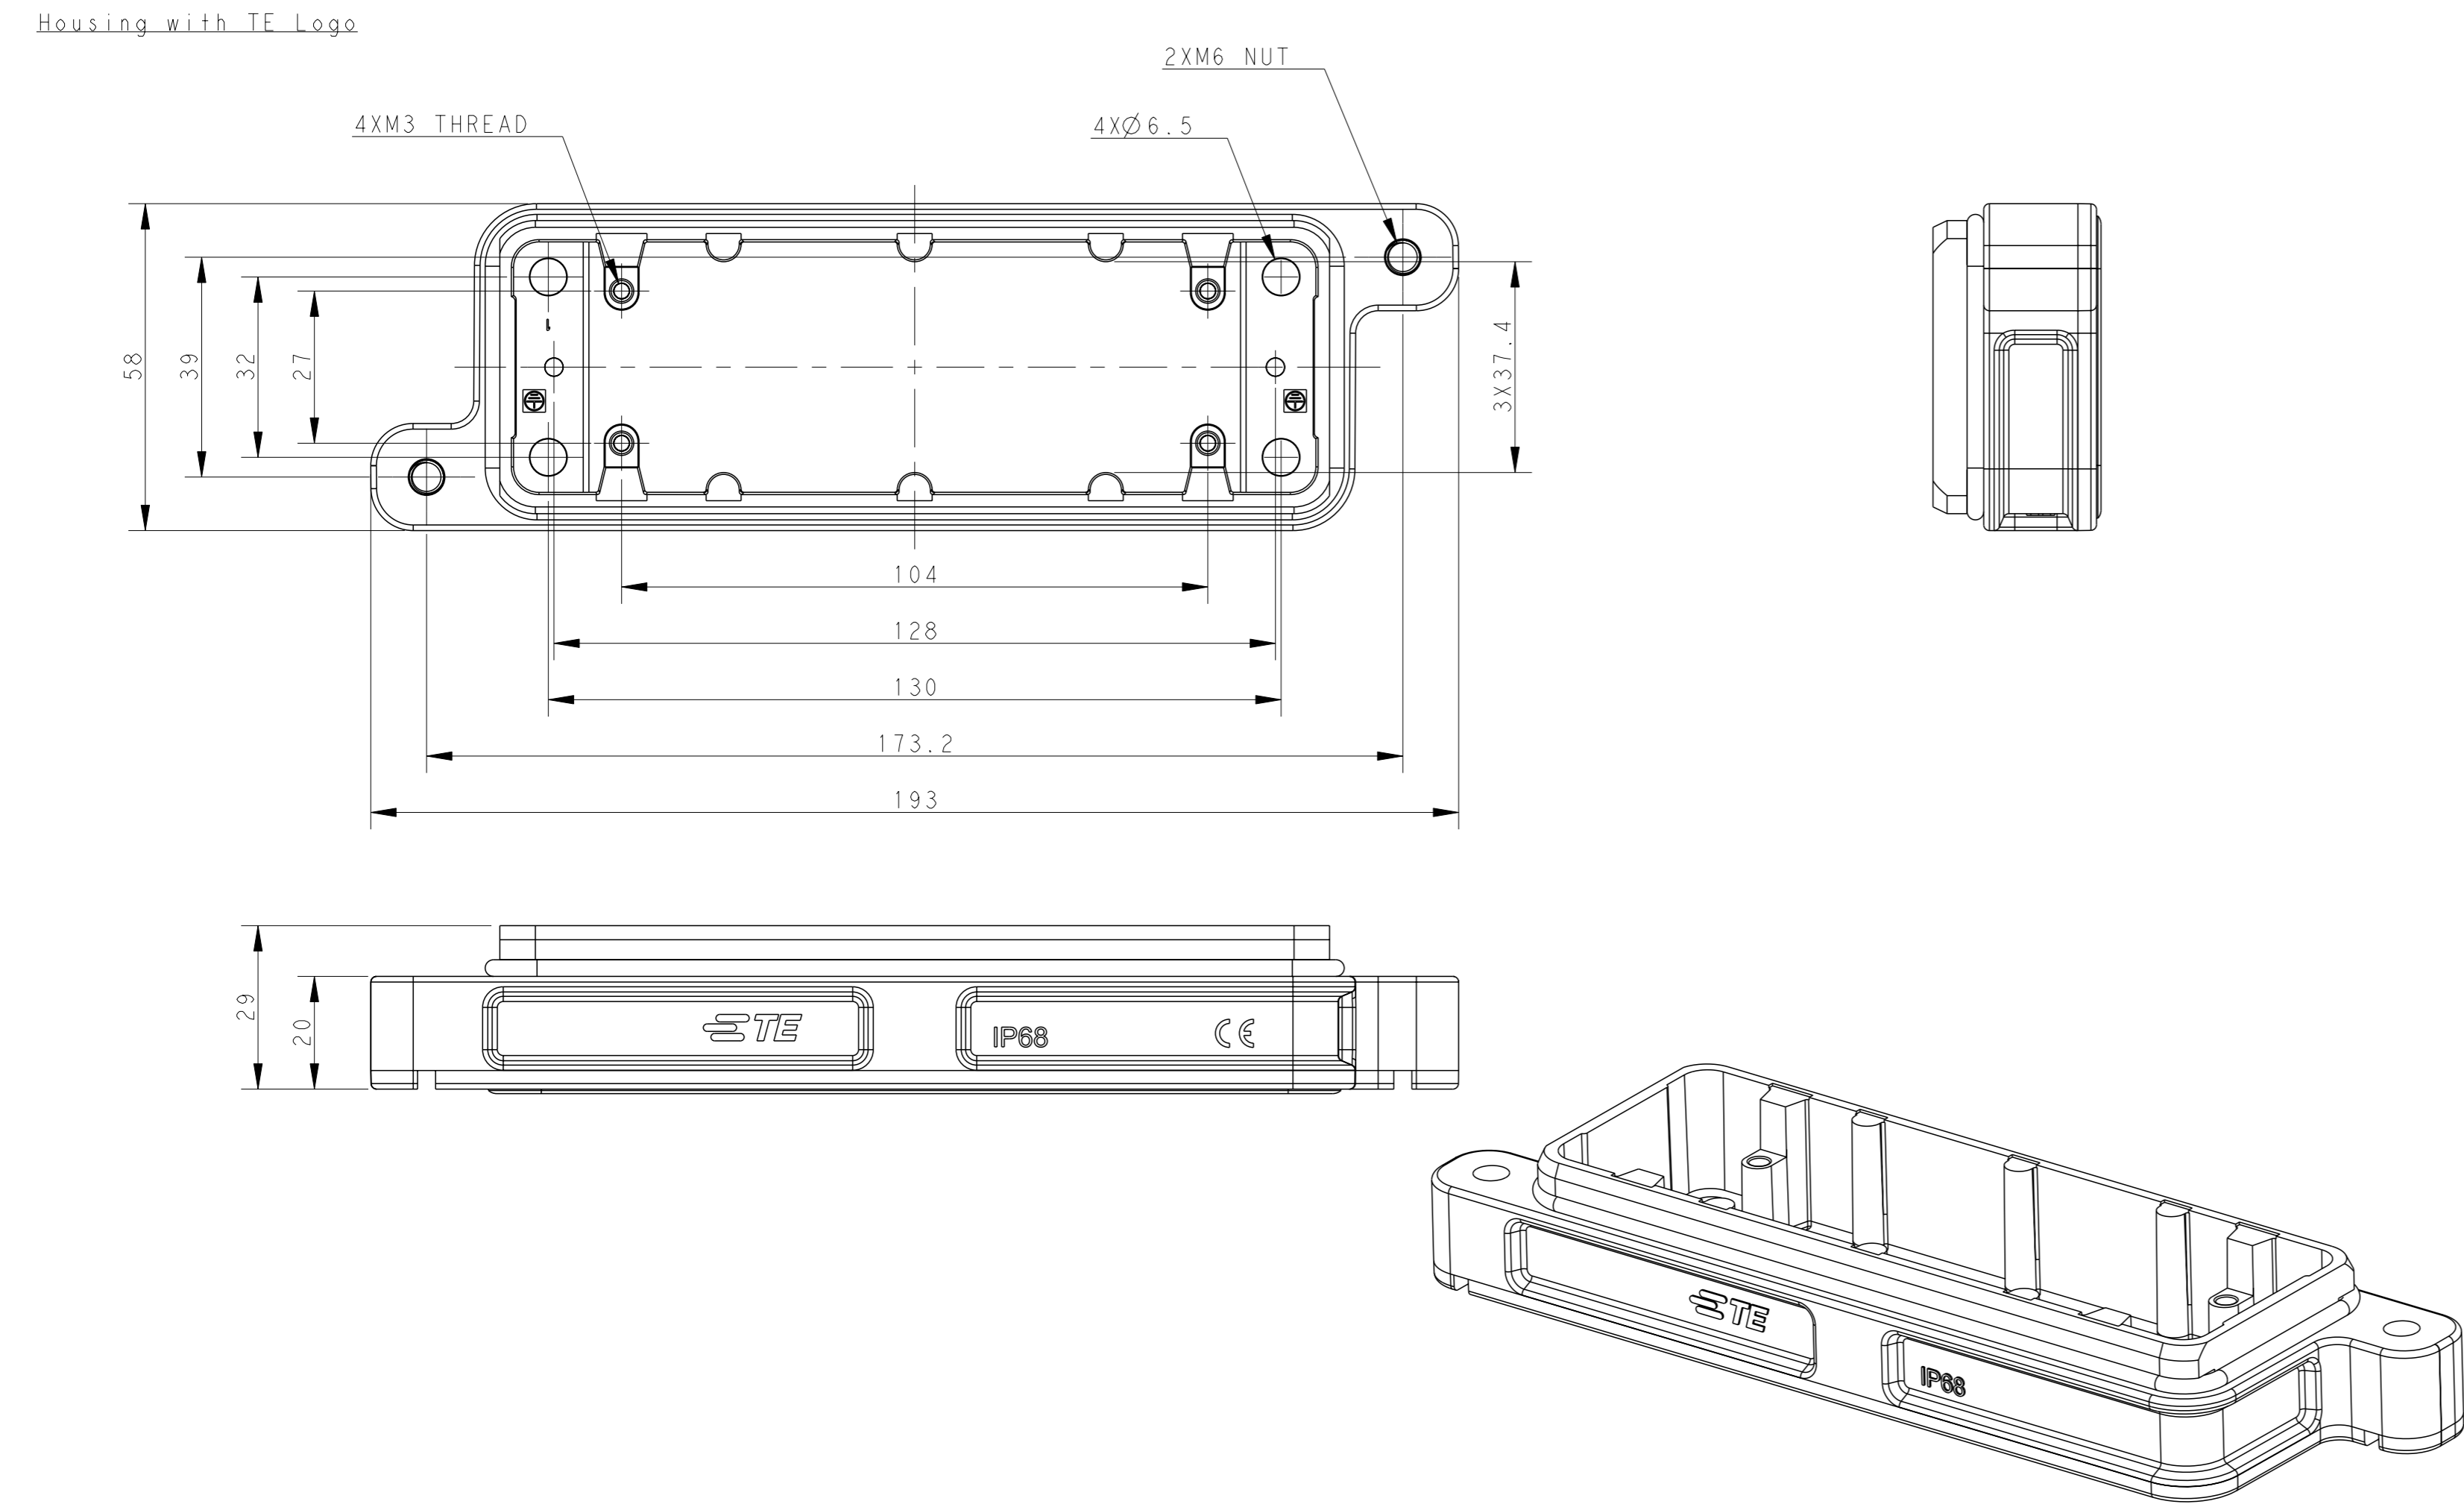

TYPE 1

TYPE 3

REVISIONS				
P	LY#	DESCRIPTION	DATE	OWN APVD
A		INITIAL RELEASE	16 JUN2015	GY CW
B		ECR-20-014403	20MAY2021	BS CW

All dimension is same as TYPE 1, except those defined in this TYPE

TYPE 2

NOTES:
1. TECHNICAL CHARACTERISTICS:
HOUSING MATERIAL: DIE CAST ALUMINIUM ALLOY
SURFACE TREATMENT: SEE TABLE
DEGREE OF PROTECTION: IP68 (MATED)

注释
1. 技术参数:
壳体材料: 铝合金
表面处理: 见表格
防护等级: IP68 (配合)

All dimension is same as TYPE 1, except those defined in this TYPE

PART NUMBER	SURFACE TREATMEN	DESCRIPTION	TYPE
T1930240100-000	POWDER COATED BLACK	H24BPR-AG	TYPE 3
T1930240000-100	POWDER COATED BLACK	H24BPR-AG	TYPE 2
T1930242000-000	POWDER COATED GRAY	H24BPR-AG	TYPE 1
T1930241000-000	POWDER COATED SILVER WHITE	H24BPR-AG	
T1930240000-000	POWDER COATED BLACK	H24BPR-AG	

THIS DRAWING IS A CONTROLLED DOCUMENT.		OWN: Gino Yao 16 JUN2015	TE Connectivity NAME: H24BPR-AG
DIMENSIONS:		CHK: Chris Wong 16 JUN2015	
TOLERANCES UNLESS OTHERWISE SPECIFIED:		APVD: Kiang Xu 16 JUN2015	
mm		PRODUCT SPEC	
0 PLC	±	108-137014	APPLICATION SPEC
2 PLC	±	114-137014	FINISH
3 PLC	±	WEIGHT	SCALE
4 PLC	±	Customer Drawing	1:1
MATERIAL		RESTRICTED TO	Customer Drawing
ANGLES		SCALE	1:1
FINISH		SHEET	1 of 1
MATERIAL		REV	B