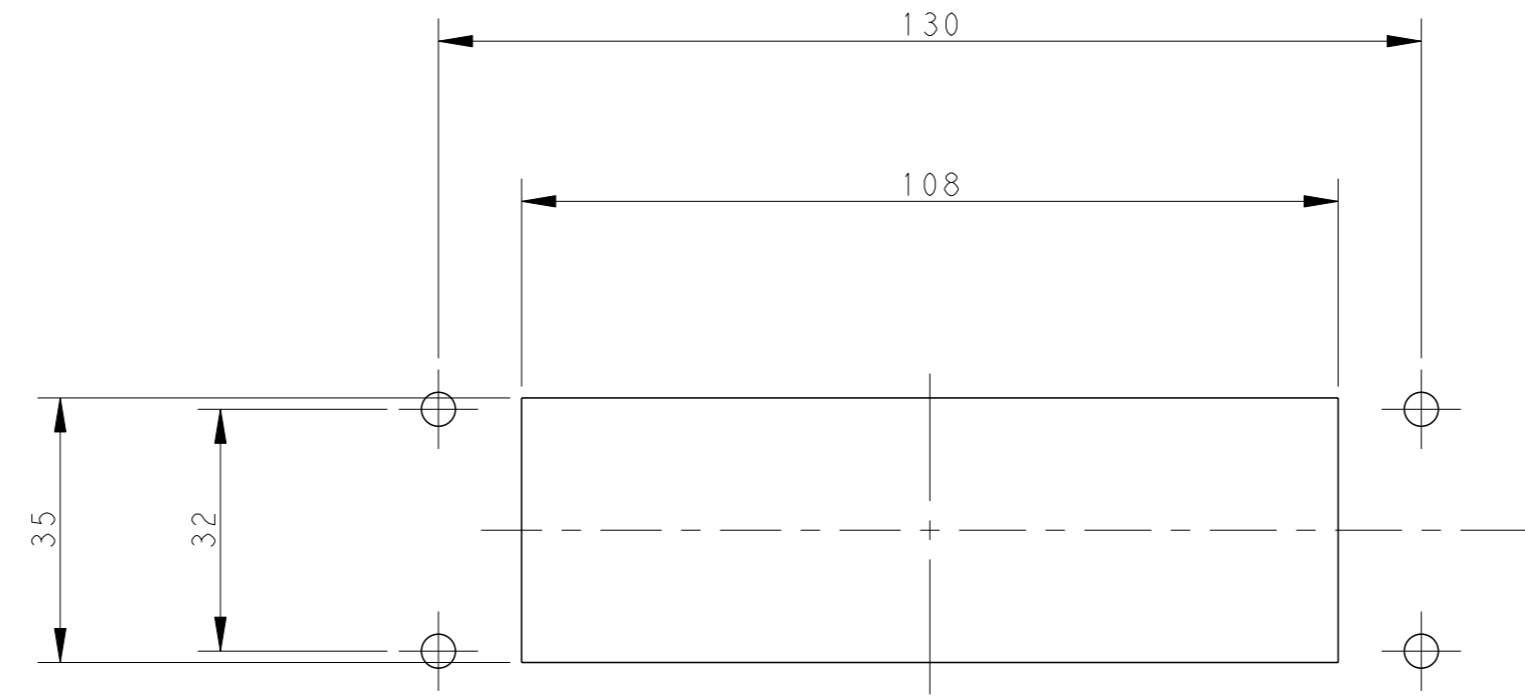

TYPE 2

Panel Cut Out

NOTES:
1. TECHNICAL CHARACTERISTICS:
HOUSING MATERIAL: DIE CAST ALUMINIUM ALLOY
SURFACE TREATMENT: SEE TABLE
DEGREE OF PROTECTION: IP68 (MATED)

注释
1. 技术参数:
壳体材料: 铝合金
表面处理: 见表格
防护等级: IP68 (配合)

All dimension is same as TYPE 1, except those defined in this TYPE

PART NUMBER	SURFACE TREATMEN	DESCRIPTION	TYPE
T1930240100-000	POWDER COATED BLACK	H24BPR-AG	TYPE 3
T1930240000-100	POWDER COATED BLACK	H24BPR-AG	TYPE 2
T1930242000-000	POWDER COATED GRAY	H24BPR-AG	TYPE 1
T1930241000-000	POWDER COATED SILVER WHITE	H24BPR-AG	
T1930240000-000	POWDER COATED BLACK	H24BPR-AG	

THIS DRAWING IS A CONTROLLED DOCUMENT.		OWN: Gino Yao 16 JUN2015	TE Connectivity NAME: H24BPR-AG
DIMENSIONS:		CHK: Chris Wong 16 JUN2015	
TOLERANCES UNLESS OTHERWISE SPECIFIED:		APVD: Kiang Xu 16 JUN2015	
mm		PRODUCT SPEC	
0 PLC	±	108-137014	APPLICATION SPEC
2 PLC	±	114-137014	FINISH
3 PLC	±	WEIGHT	SCALE
4 PLC	±	Customer Drawing	1:1
MATERIAL		RESTRICTED TO	Customer Drawing
ANGLES		SCALE	1:1
FINISH		SHEET	1 of 1
MATERIAL		REV	B