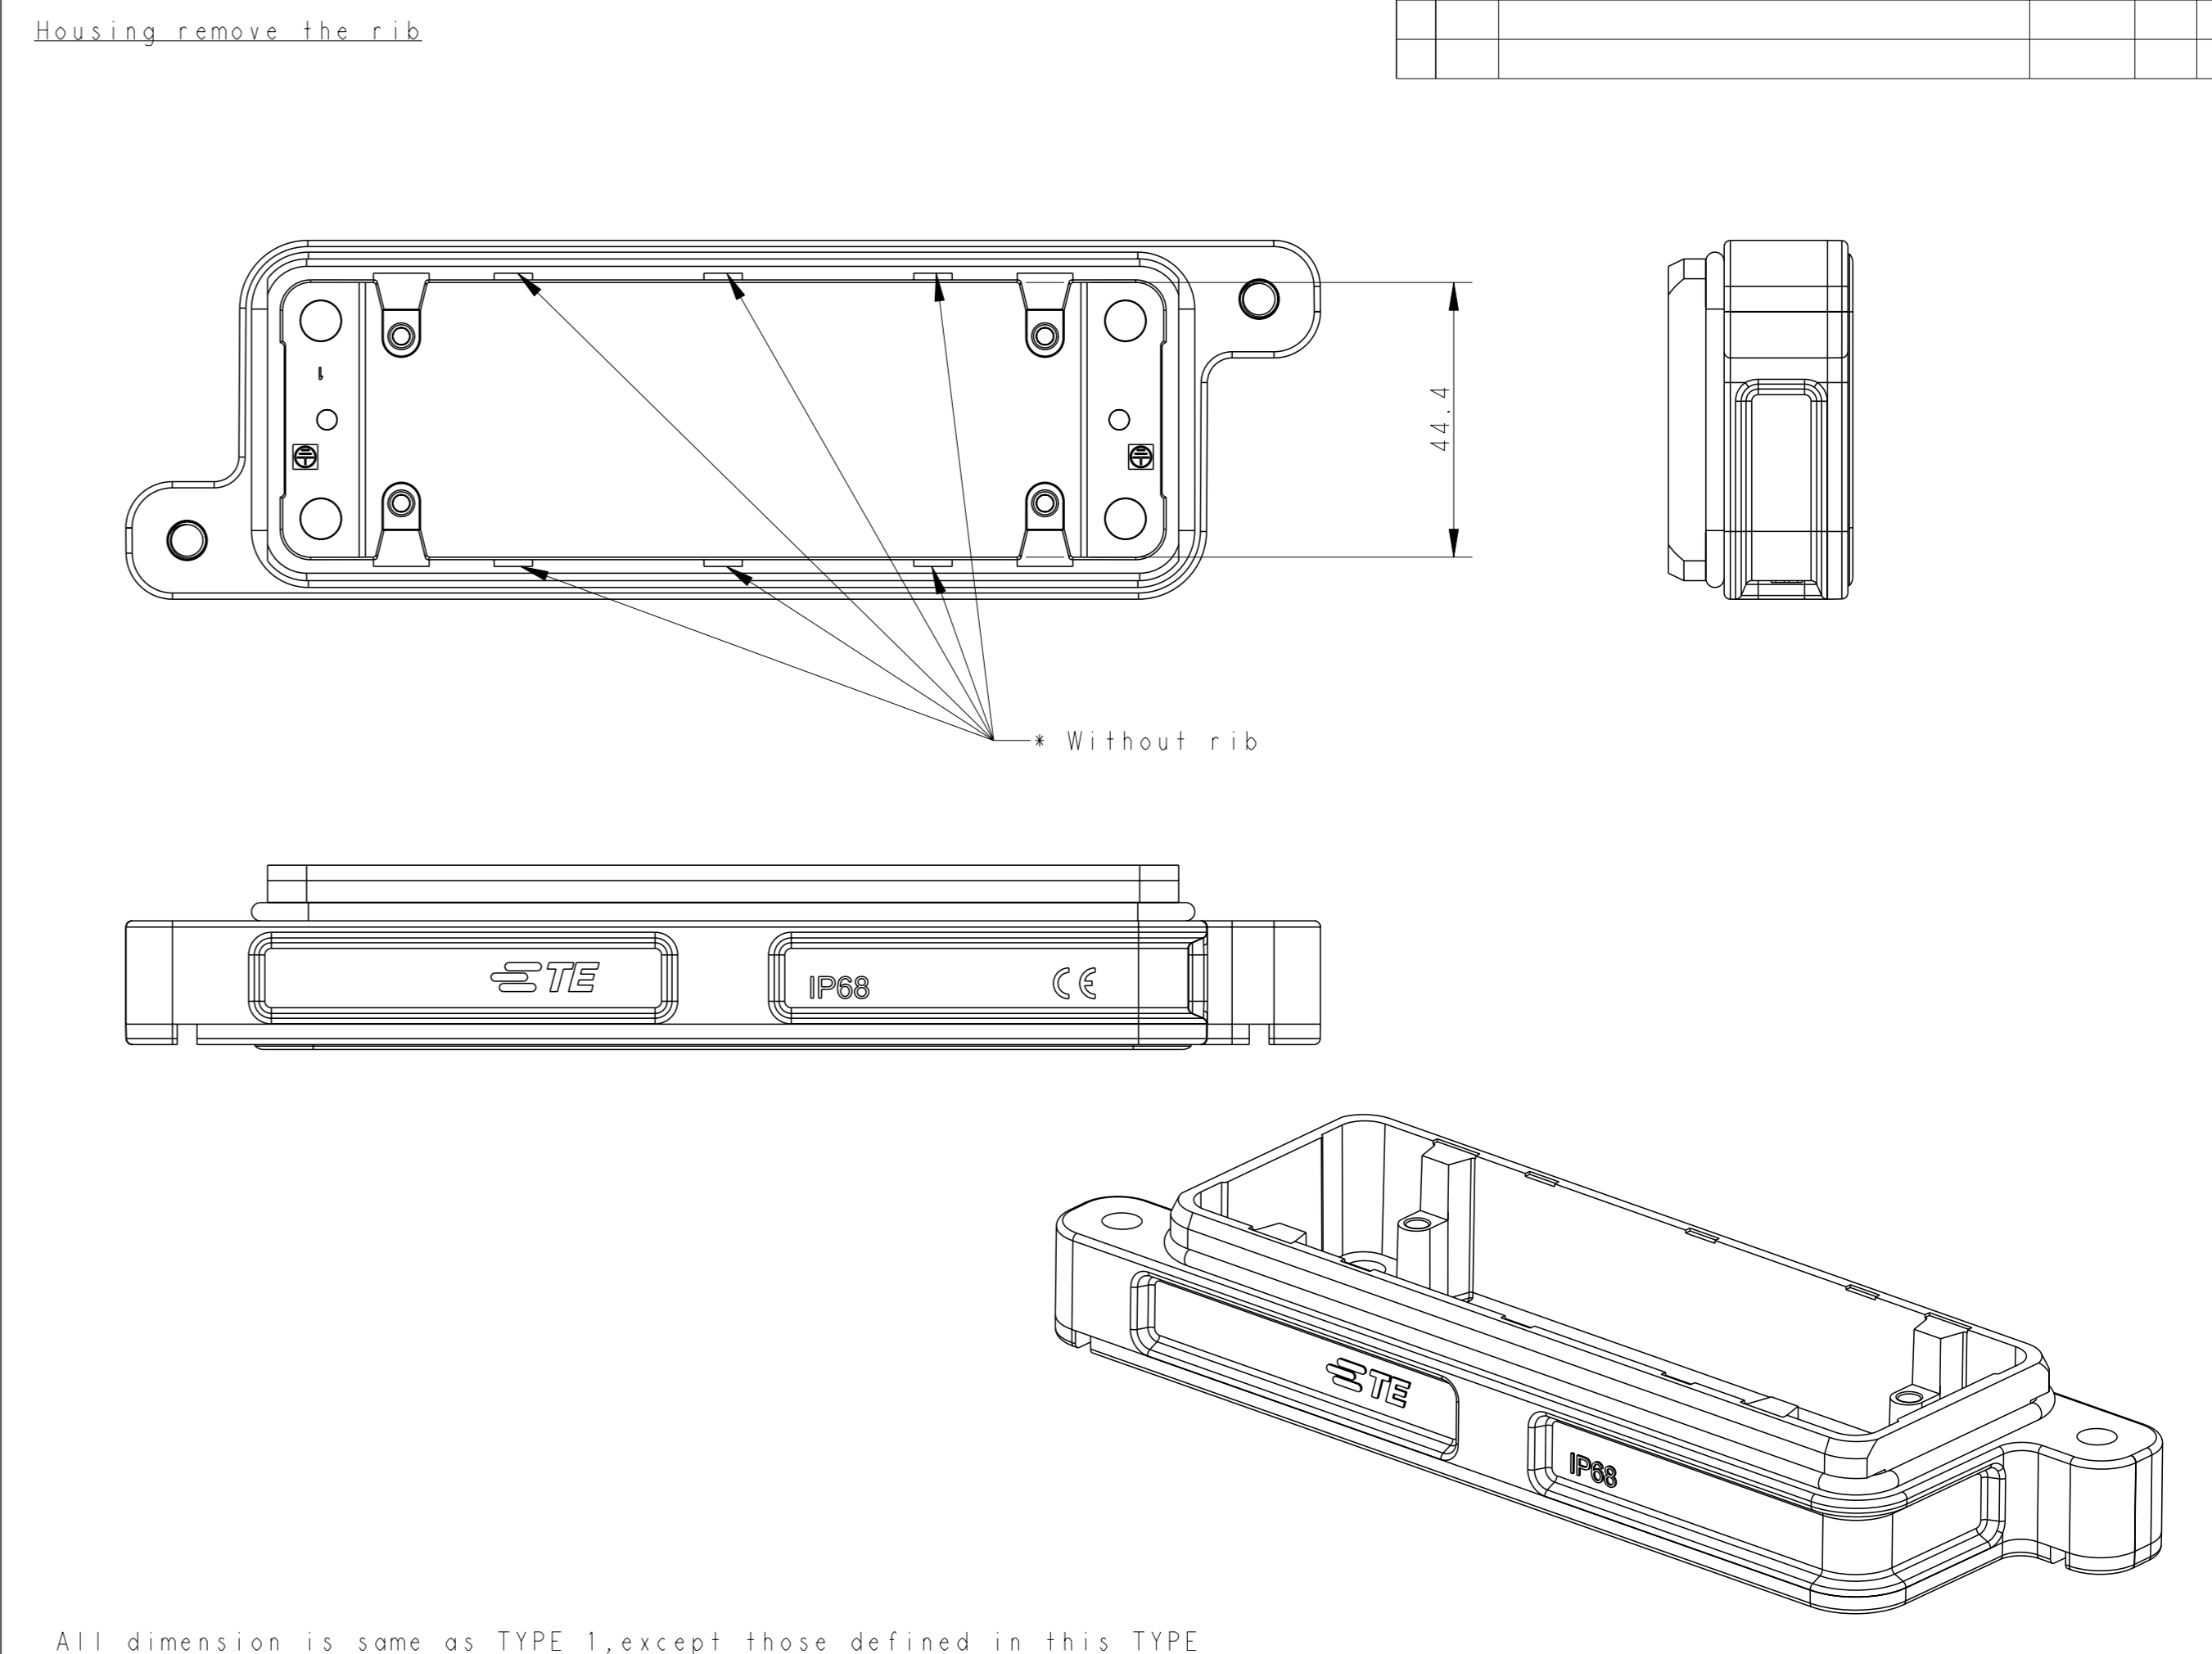

TYPE 3

REVISIONS				
P	LY#	DESCRIPTION	DATE	OWN APVD
A		INITIAL RELEASE	16 JUN2015	GY CW
B		ECR-20-014403	20MAY2021	BS CW

All dimension is same as TYPE 1, except those defined in this TYPE