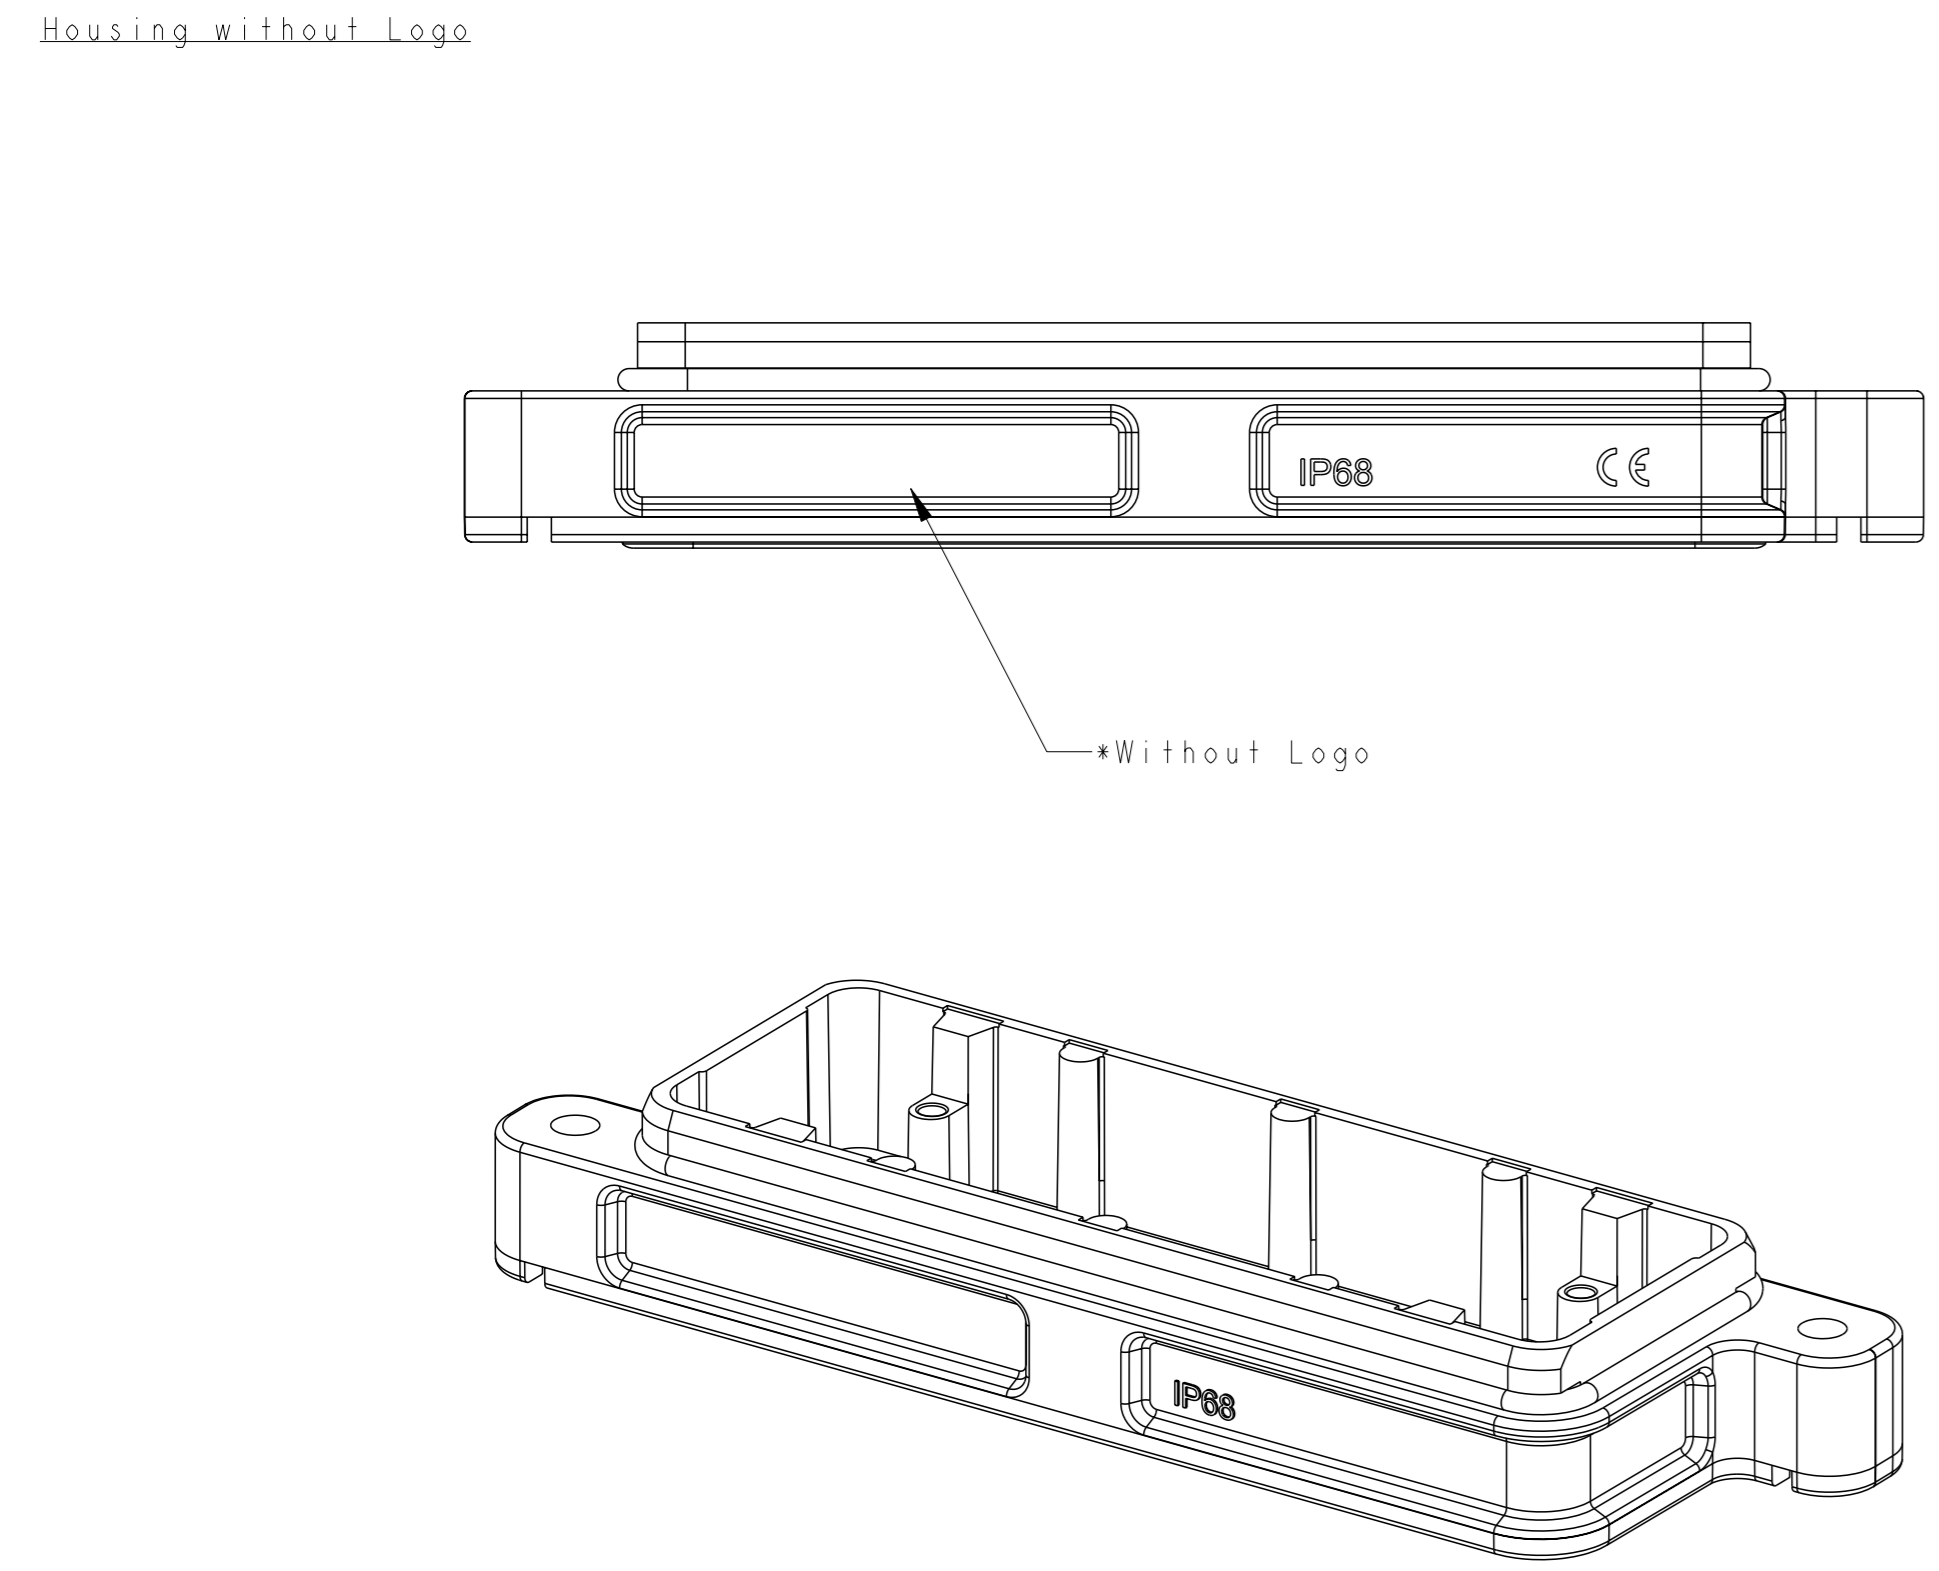

TYPE 2

Panel Cut Out

NOTES:
1. TECHNICAL CHARACTERISTICS:
HOUSING MATERIAL: DIE CAST ALUMINIUM ALLOY
SURFACE TREATMENT: SEE TABLE
DEGREE OF PROTECTION: IP68 (MATED)

注释
1. 技术参数:
壳体材料: 铝合金
表面处理: 见表格
防护等级: IP68 (配合)

All dimension is same as TYPE 1, except those defined in this TYPE

PART NUMBER	SURFACE TREATMEN	DESCRIPTION	TYPE
T1930240100-000	POWDER COATED BLACK	H24BPR-AG	TYPE 3
T1930240000-100	POWDER COATED BLACK	H24BPR-AG	TYPE 2
T1930242000-000	POWDER COATED GRAY	H24BPR-AG	TYPE 1
T1930241000-000	POWDER COATED SILVER WHITE	H24BPR-AG	
T1930240000-000	POWDER COATED BLACK	H24BPR-AG	

THIS DRAWING IS A CONTROLLED DOCUMENT.		OWN: Gino Yao 16 JUN2015	TE Connectivity NAME: H24BPR-AG
DIMENSIONS:		CHK: Chris Wong 16 JUN2015	
TOLERANCES UNLESS OTHERWISE SPECIFIED:		APVD: Kiang Xu 16 JUN2015	
mm		PRODUCT SPEC	
0 PLC	±	108-137014	APPLICATION SPEC
2 PLC	±	114-137014	FINISH
3 PLC	±	WEIGHT	SCALE
4 PLC	±	Customer Drawing	1:1
MATERIAL		RESTRICTED TO	Customer Drawing
ANGLES		SCALE	1:1
FINISH		SHEET	1 of 1
MATERIAL		REV	B