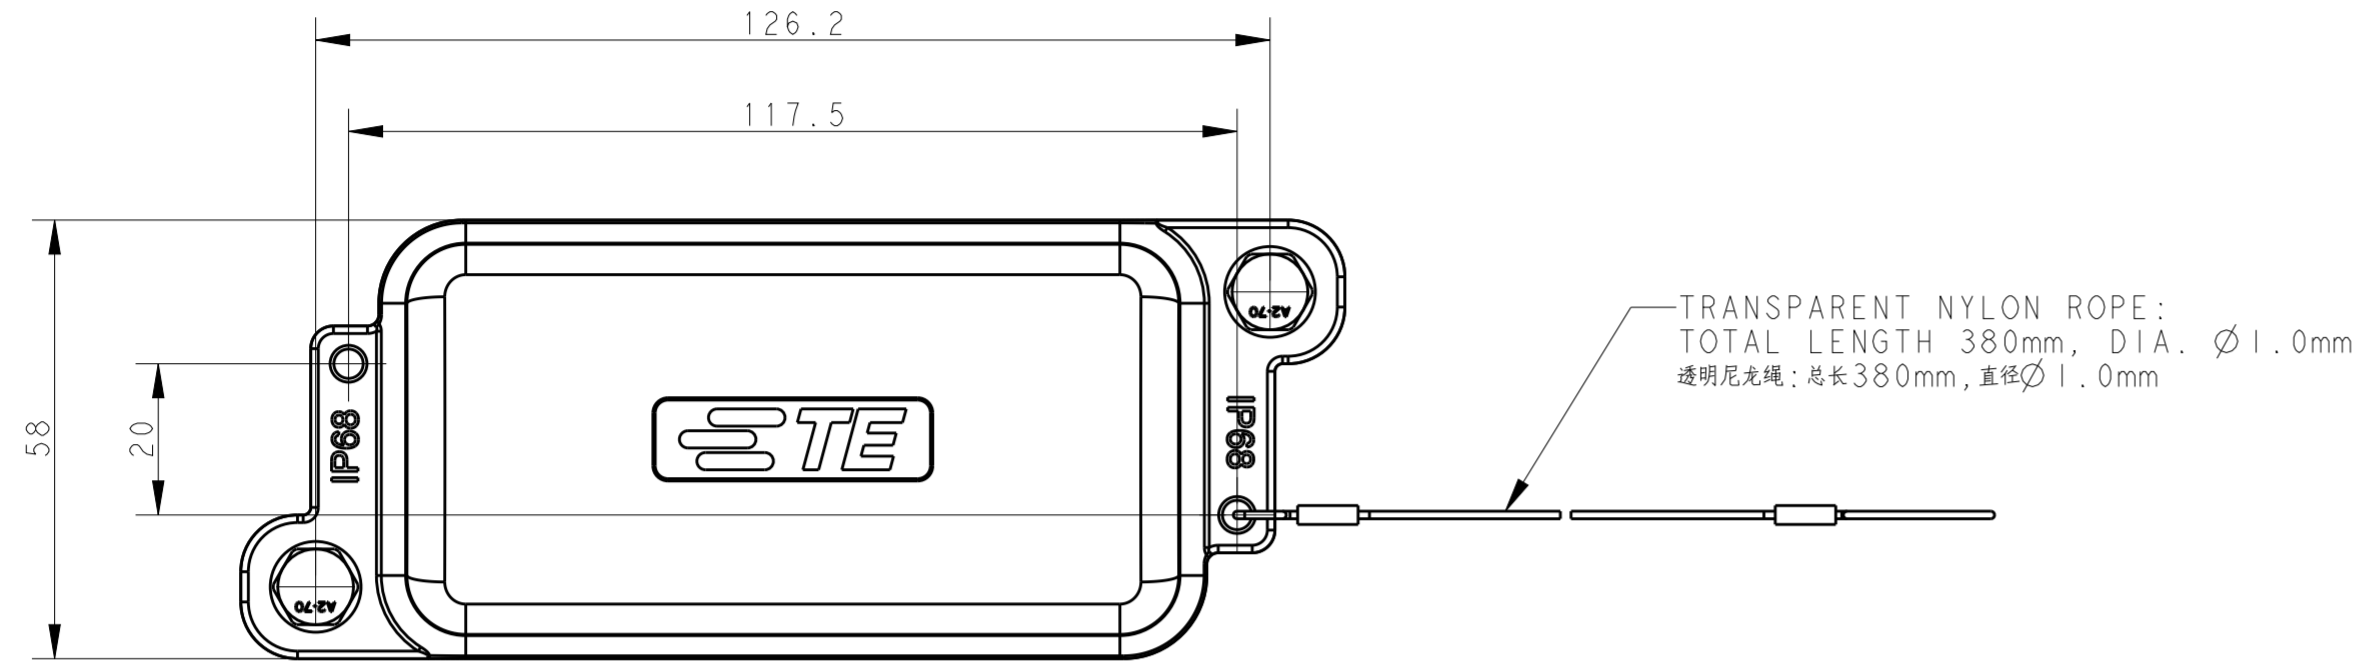

LOOP SIZE DEFAULT VALUE DIA. Ø18,
 UNLESS HAVE SPECIAL REQUIREMENT.
 套圈大小默认值直径是Ø18, 除非有特别要求.

NOTES:
 1. TECHNICAL CHARACTERISTICS:
 COVER MATERIAL: DIE CAST ALUMINIUM ALLOY
 SURFACE TREATMENT: SEE TABLE

注释
 1. 技术参数:
 壳体材料: 铝合金
 表面处理: 见表格

T1990100000-000		H10BPR-KDBM	H10BPR HOUSING METAL PROTECTION COVER, DIAGONAL LOCKING, NYLON ROPE, BLACK H10BPR 对角锁定金属保护盖, 尼龙绳, 黑色		
PART NUMBER 料号		PART DESCRIPTION 描述			
THIS DRAWING IS A CONTROLLED DOCUMENT.		DWN GINO.YAO 11JUN2015	TE Connectivity NAME H10BPR-KDBM		
DIMENSIONS: mm		CHK CHRIS.WANG 11JUN2015			
TOLERANCES UNLESS OTHERWISE SPECIFIED:		APVD XIANG.XU 11JUN2015			
0 PLC ± 1 PLC ± 2 PLC ± 3 PLC ± 4 PLC ± ANGLES ± FINISH		PRODUCT SPEC - APPLICATION SPEC - WEIGHT -			
MATERIAL	-	-	SIZE A2	CAGE CODE -	DRAWING NO G-T1990100000000
CUSTOMER DRAWING			SCALE 1:1	SHEET 1	OF 1
					REV B1