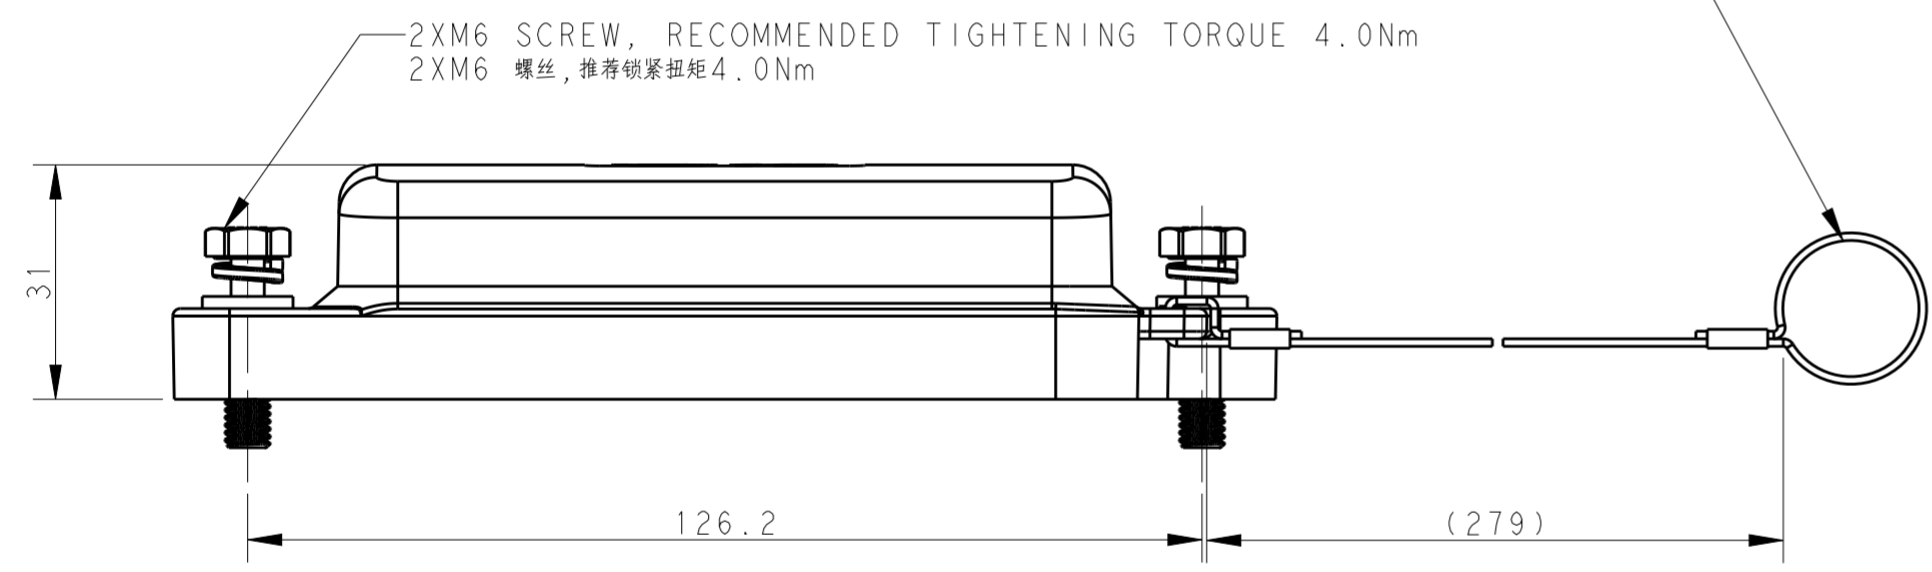

LOOP SIZE DEFAULT VALUE DIA. Ø18,
 UNLESS HAVE SPECIAL REQUIREMENT.
 套圈大小默认值直径是Ø18, 除非有特别要求.

NOTES:
 1. TECHNICAL CHARACTERISTICS:
 COVER MATERIAL: DIE CAST ALUMINIUM ALLOY
 SURFACE TREATMENT: SEE TABLE

注释
 1. 技术参数:
 壳体材料: 铝合金
 表面处理: 见表格

T1990100000-000		H10BPR-KDBM	H10BPR HOUSING METAL PROTECTION COVER, DIAGONAL LOCKING, NYLON ROPE, BLACK H10BPR 对角锁定金属保护盖, 尼龙绳, 黑色		
PART NUMBER 料号		PART DESCRIPTION 描述			
THIS DRAWING IS A CONTROLLED DOCUMENT.		DWN GINO.YAO 11JUN2015	TE Connectivity NAME H10BPR-KDBM		
DIMENSIONS: mm		CHK CHRIS.WANG 11JUN2015			
TOLERANCES UNLESS OTHERWISE SPECIFIED:		APVD XIANG.XU 11JUN2015			
0 PLC ± 1 PLC ± 2 PLC ± 3 PLC ± 4 PLC ± ANGLES ± FINISH		PRODUCT SPEC - APPLICATION SPEC - WEIGHT -			
MATERIAL	-	-	SIZE A2	CAGE CODE -	DRAWING NO G-T1990100000000
CUSTOMER DRAWING			SCALE 1:1	SHEET 1	OF 1
					REV B1