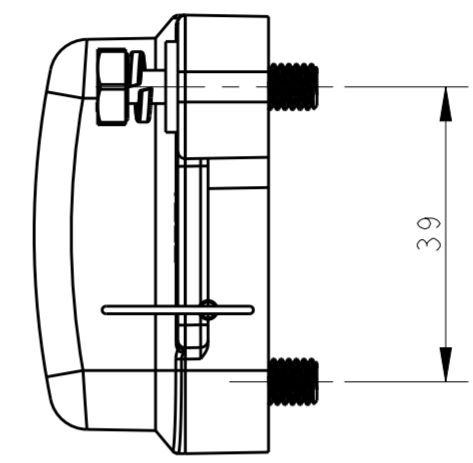

LOOP SIZE DEFAULT VALUE DIA. Ø18,
 UNLESS HAVE SPECIAL REQUIREMENT.
 套圈大小默认值直径是Ø18, 除非有特别要求.

NOTES:
 1. TECHNICAL CHARACTERISTICS:
 COVER MATERIAL: DIE CAST ALUMINIUM ALLOY
 SURFACE TREATMENT: SEE TABLE

注释
 1. 技术参数:
 壳体材料: 铝合金
 表面处理: 见表格

T1990100000-000		H10BPR-KDBM	H10BPR HOUSING METAL PROTECTION COVER, DIAGONAL LOCKING, NYLON ROPE, BLACK H10BPR 对角锁定金属保护盖, 尼龙绳, 黑色		
PART NUMBER 料号		PART DESCRIPTION 描述			
THIS DRAWING IS A CONTROLLED DOCUMENT.		DWN GINO.YAO 11JUN2015	TE Connectivity NAME H10BPR-KDBM		
DIMENSIONS: mm		CHK CHRIS.WANG 11JUN2015			
TOLERANCES UNLESS OTHERWISE SPECIFIED:		APVD XIANG.XU 11JUN2015			
0 PLC ± 1 PLC ± 2 PLC ± 3 PLC ± 4 PLC ± ANGLES ± FINISH		PRODUCT SPEC - APPLICATION SPEC - WEIGHT -			
MATERIAL	-	-	SIZE A2	CAGE CODE -	DRAWING NO G-T1990100000000
CUSTOMER DRAWING			SCALE 1:1	SHEET 1	OF 1
					REV B1