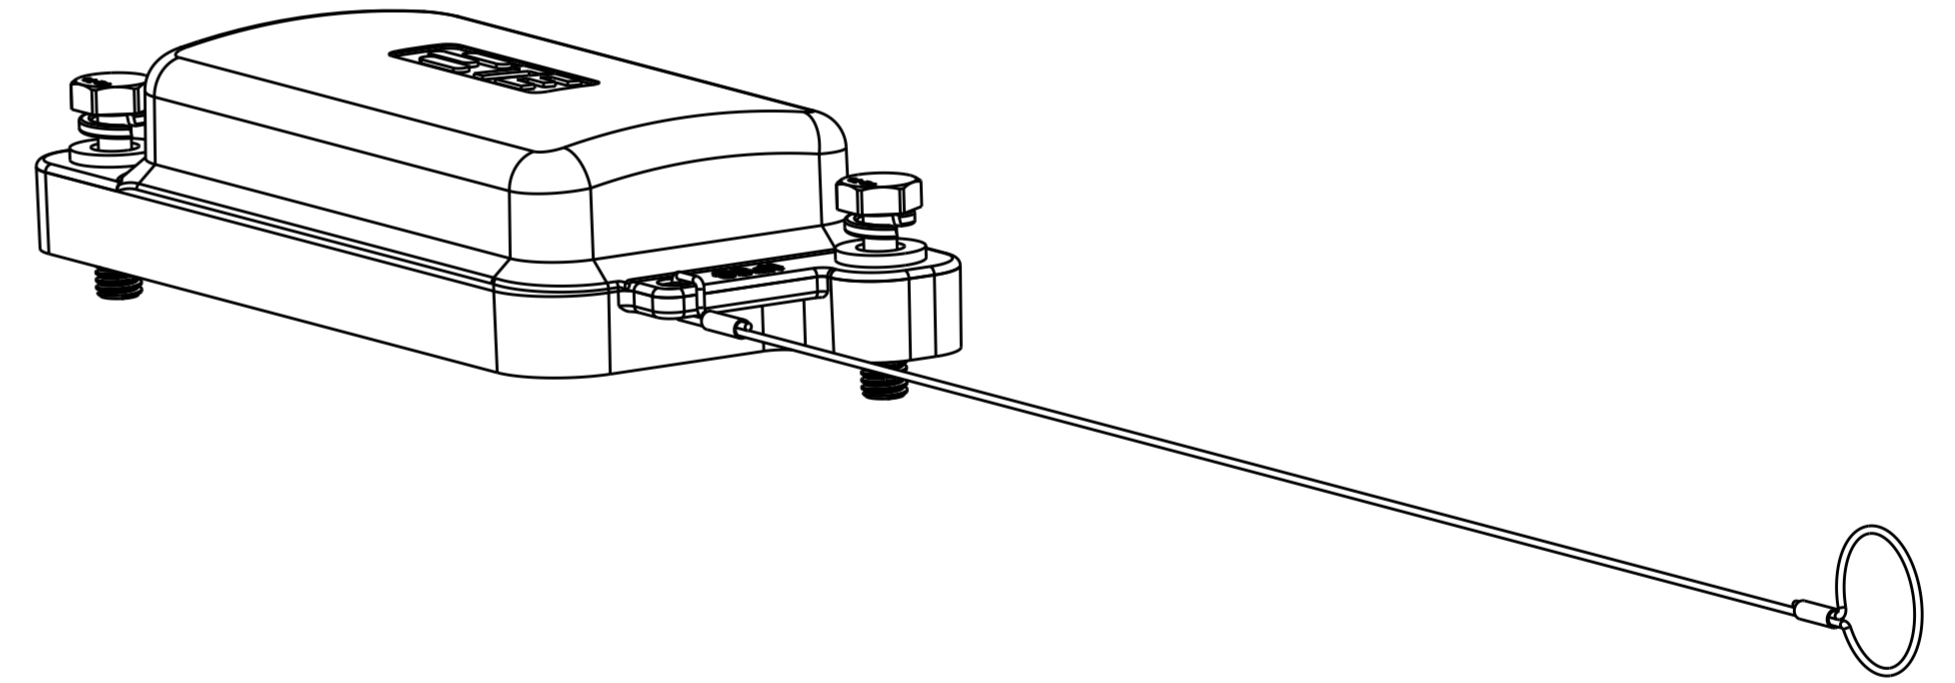

LOOP SIZE DEFAULT VALUE DIA. Ø18,
 UNLESS HAVE SPECIAL REQUIREMENT.
 套圈大小默认值直径是Ø18, 除非有特别要求.

NOTES:
 1. TECHNICAL CHARACTERISTICS:
 COVER MATERIAL: DIE CAST ALUMINIUM ALLOY
 SURFACE TREATMENT: SEE TABLE

注释
 1. 技术参数:
 壳体材料: 铝合金
 表面处理: 见表格

T1990100000-000		H10BPR-KDBM	H10BPR HOUSING METAL PROTECTION COVER, DIAGONAL LOCKING, NYLON ROPE, BLACK H10BPR 对角锁定金属保护盖, 尼龙绳, 黑色		
PART NUMBER 料号		PART DESCRIPTION 描述			
THIS DRAWING IS A CONTROLLED DOCUMENT.		DWN GINO.YAO 11JUN2015	TE Connectivity NAME H10BPR-KDBM		
DIMENSIONS: mm		CHK CHRIS.WANG 11JUN2015			
TOLERANCES UNLESS OTHERWISE SPECIFIED:		APVD XIANG.XU 11JUN2015			
0 PLC ± 1 PLC ± 2 PLC ± 3 PLC ± 4 PLC ± ANGLES ± FINISH		PRODUCT SPEC - APPLICATION SPEC - WEIGHT -			
MATERIAL	-	-	SIZE A2	CAGE CODE -	DRAWING NO G-T1990100000000
CUSTOMER DRAWING			SCALE 1:1	SHEET 1	OF 1
					REV B1