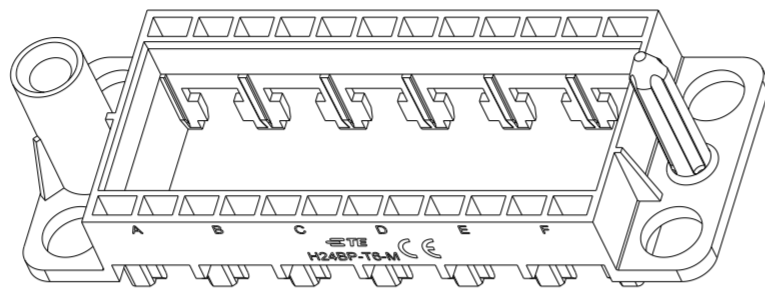

H24BP-T6-M  
 T2071244101-000  
 DOCKING FRAME FOR HMN INSERTS\_FLOATING  
 6 MODULES

OTHER SPEC REFER TO  
 PN T2071244101-000

H24BP-T6-F  
 T2071244201-000  
 DOCKING FRAME FOR HMN INSERTS\_FIXED  
 6 MODULES

NOTES:  
 1. TECHNICAL CHARACTERISTICS:  
 INSULATION MATERIAL: PC  
 FLAMMABILITY: UL94V-0  
 MATING CYCLES: 500

注释:  
 1. 技术参数:  
 绝缘材料: PC  
 阻燃等级: UL94V-0  
 插拔次数: 500次

PANEL CUT OUT

SPACING OF TWO PANELS AT CLOSE STATUS

T2071244201-000	H24BP-T6-F DOCKING FRAME FOR HMN INSERTS_FIXED HMN塑胶框架_固定端
T2071244101-000	H24BP-T6-M DOCKING FRAME FOR HMN INSERTS_FLOATING HMN塑胶框架_浮动端
PART NUMBER 料号	PART DESCRIPTION 描述

THIS DRAWING IS A CONTROLLED DOCUMENT.		DWN DAVID LI 30DEC2015	TE Connectivity		
DIMENSIONS: mm		CHK CHRIS WANG 30DEC2015			
TOLERANCES UNLESS OTHERWISE SPECIFIED:		APVD XU XIANG 30DEC2015			
0 PLC ± 1 PLC ± 2 PLC ± 3 PLC ± 4 PLC ± ANGLES ± FINISH -		NAME H24BP-T6-M/F DOCKING FRAME FOR HMN INSERTS 6 MODULES PRODUCT SPEC 108-137168 APPLICATION SPEC 114-137168 WEIGHT - CUSTOMER DRAWING			
MATERIAL -		SIZE A2	CAGE CODE -	DRAWING NO. G-T2071244X01000	RESTRICTED TO -
		SCALE 4:5	SHEET 1	OF 1	REV B