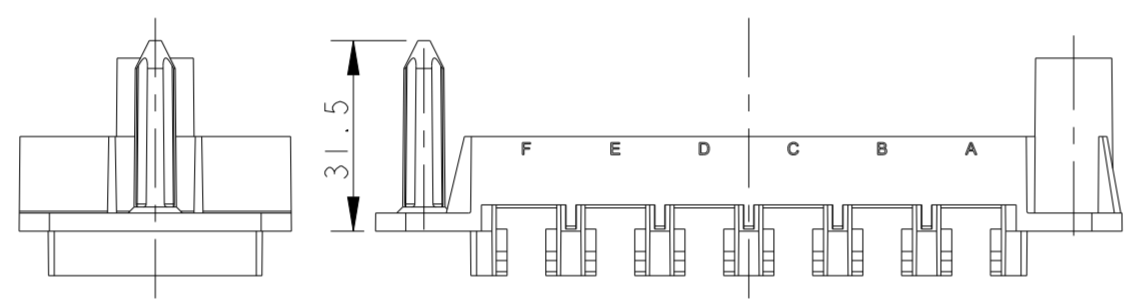

H24BP-T6-M  
 T2071244101-000  
 DOCKING FRAME FOR HMN INSERTS\_FLOATING  
 6 MODULES

OTHER SPEC REFER TO  
 PN T2071244101-000

H24BP-T6-F  
 T2071244201-000  
 DOCKING FRAME FOR HMN INSERTS\_FIXED  
 6 MODULES

NOTES:  
 1. TECHNICAL CHARACTERISTICS:  
 INSULATION MATERIAL: PC  
 FLAMMABILITY: UL94V-0  
 MATING CYCLES: 500

注释:  
 1. 技术参数:  
 绝缘材料: PC  
 阻燃等级: UL94V-0  
 插拔次数: 500次

PANEL CUT OUT

SPACING OF TWO PANELS AT CLOSE STATUS

T2071244201-000	H24BP-T6-F DOCKING FRAME FOR HMN INSERTS_FIXED HMN塑胶框架_固定端
T2071244101-000	H24BP-T6-M DOCKING FRAME FOR HMN INSERTS_FLOATING HMN塑胶框架_浮动端
PART NUMBER 料号	PART DESCRIPTION 描述

THIS DRAWING IS A CONTROLLED DOCUMENT.		DWN DAVID LI 30DEC2015	TE Connectivity		
DIMENSIONS: mm		CHK CHRIS WANG 30DEC2015			
TOLERANCES UNLESS OTHERWISE SPECIFIED:		APVD XU XIANG 30DEC2015			
0 PLC ± 1 PLC ± 2 PLC ± 3 PLC ± 4 PLC ± ANGLES ± FINISH -		NAME H24BP-T6-M/F DOCKING FRAME FOR HMN INSERTS 6 MODULES PRODUCT SPEC 108-137168 APPLICATION SPEC 114-137168 WEIGHT - CUSTOMER DRAWING			
MATERIAL -		SIZE A2	CAGE CODE -	DRAWING NO. G-T2071244X01000	RESTRICTED TO -
		SCALE 4:5	SHEET 1	OF 1	REV B