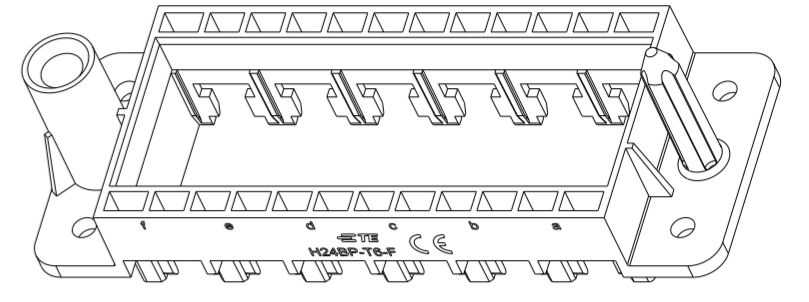

H24BP-T6-M  
 T2071244101-000  
 DOCKING FRAME FOR HMN INSERTS\_FLOATING  
 6 MODULES

OTHER SPEC REFER TO  
 PN T2071244101-000

H24BP-T6-F  
 T2071244201-000  
 DOCKING FRAME FOR HMN INSERTS\_FIXED  
 6 MODULES

NOTES:  
 1. TECHNICAL CHARACTERISTICS:  
 INSULATION MATERIAL: PC  
 FLAMMABILITY: UL94V-0  
 MATING CYCLES: 500

注释:  
 1. 技术参数:  
 绝缘材料: PC  
 阻燃等级: UL94V-0  
 插拔次数: 500次

PANEL CUT OUT

SPACING OF TWO PANELS AT CLOSE STATUS

T2071244201-000	H24BP-T6-F DOCKING FRAME FOR HMN INSERTS_FIXED HMN塑胶框架_固定端
T2071244101-000	H24BP-T6-M DOCKING FRAME FOR HMN INSERTS_FLOATING HMN塑胶框架_浮动端
PART NUMBER 料号	PART DESCRIPTION 描述

THIS DRAWING IS A CONTROLLED DOCUMENT.		DWN DAVID LI 30DEC2015	TE Connectivity		
DIMENSIONS: mm		CHK CHRIS WANG 30DEC2015			
TOLERANCES UNLESS OTHERWISE SPECIFIED:		APVD XU XIANG 30DEC2015			
0 PLC ± 1 PLC ± 2 PLC ± 3 PLC ± 4 PLC ± ANGLES ± FINISH -		NAME H24BP-T6-M/F DOCKING FRAME FOR HMN INSERTS 6 MODULES PRODUCT SPEC 108-137168 APPLICATION SPEC 114-137168 WEIGHT - CUSTOMER DRAWING			
MATERIAL -		SIZE A2	CAGE CODE -	DRAWING NO. G-T2071244X01000	RESTRICTED TO -
		SCALE 4:5	SHEET 1	OF 1	REV B