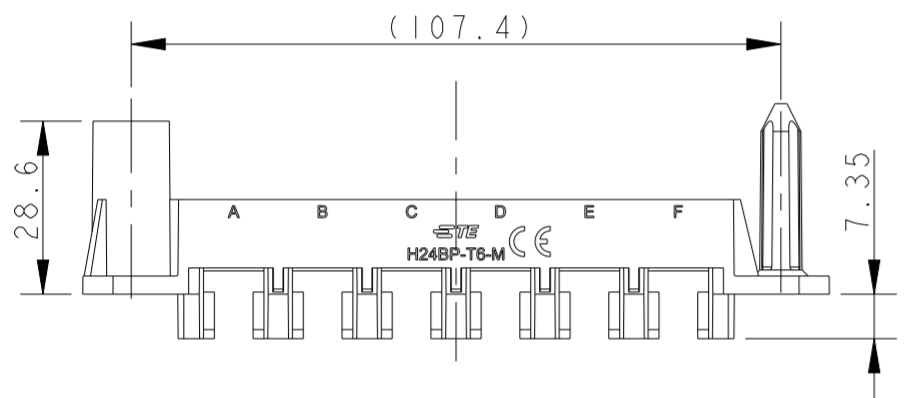

H24BP-T6-M  
 T2071244101-000  
 DOCKING FRAME FOR HMN INSERTS\_FLOATING  
 6 MODULES

OTHER SPEC REFER TO  
 PN T2071244101-000

H24BP-T6-F  
 T2071244201-000  
 DOCKING FRAME FOR HMN INSERTS\_FIXED  
 6 MODULES

NOTES:  
 1. TECHNICAL CHARACTERISTICS:  
 INSULATION MATERIAL: PC  
 FLAMMABILITY: UL94V-0  
 MATING CYCLES: 500

注释:  
 1. 技术参数:  
 绝缘材料: PC  
 阻燃等级: UL94V-0  
 插拔次数: 500次

PANEL CUT OUT

SPACING OF TWO PANELS AT CLOSE STATUS

T2071244201-000	H24BP-T6-F DOCKING FRAME FOR HMN INSERTS_FIXED HMN塑胶框架_固定端
T2071244101-000	H24BP-T6-M DOCKING FRAME FOR HMN INSERTS_FLOATING HMN塑胶框架_浮动端
PART NUMBER 料号	PART DESCRIPTION 描述

THIS DRAWING IS A CONTROLLED DOCUMENT.		DWN DAVID LI 30DEC2015	TE Connectivity		
DIMENSIONS: mm		CHK CHRIS WANG 30DEC2015			
TOLERANCES UNLESS OTHERWISE SPECIFIED:		APVD XU XIANG 30DEC2015			
0 PLC ± 1 PLC ± 2 PLC ± 3 PLC ± 4 PLC ± ANGLES ± FINISH -		NAME H24BP-T6-M/F DOCKING FRAME FOR HMN INSERTS 6 MODULES PRODUCT SPEC 108-137168 APPLICATION SPEC 114-137168 WEIGHT - CUSTOMER DRAWING			
MATERIAL -		SIZE A2	CAGE CODE -	DRAWING NO. G-T2071244X01000	RESTRICTED TO -
		SCALE 4:5	SHEET 1	OF 1	REV B