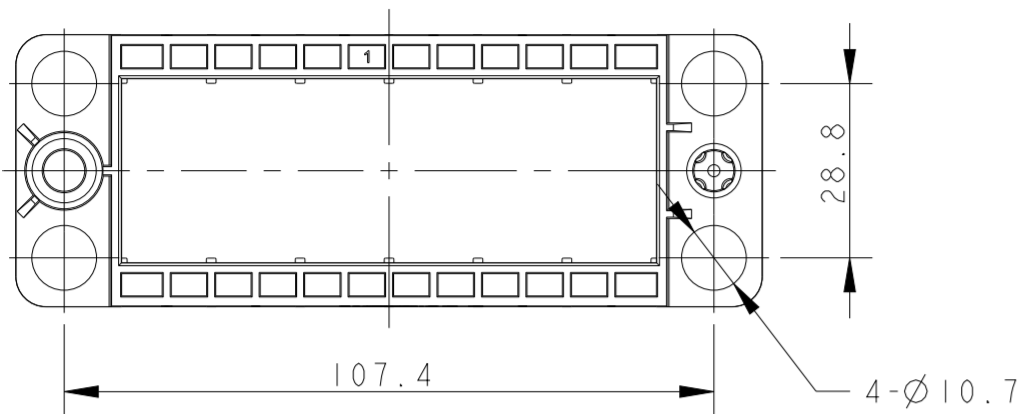

H24BP-T6-M  
 T2071244101-000  
 DOCKING FRAME FOR HMN INSERTS\_FLOATING  
 6 MODULES

OTHER SPEC REFER TO  
 PN T2071244101-000

H24BP-T6-F  
 T2071244201-000  
 DOCKING FRAME FOR HMN INSERTS\_FIXED  
 6 MODULES

T2071244201-000	H24BP-T6-F DOCKING FRAME FOR HMN INSERTS_FIXED HMN塑胶框架_固定端
T2071244101-000	H24BP-T6-M DOCKING FRAME FOR HMN INSERTS_FLOATING HMN塑胶框架_浮动端
PART NUMBER 料号	PART DESCRIPTION 描述

THIS DRAWING IS A CONTROLLED DOCUMENT.		DWN DAVID LI 30DEC2015	TE Connectivity		
DIMENSIONS: mm		CHK CHRIS WANG 30DEC2015			
TOLERANCES UNLESS OTHERWISE SPECIFIED:		APVD XU XIANG 30DEC2015			
0 PLC ± 1 PLC ± 2 PLC ± 3 PLC ± 4 PLC ± ANGLES ± FINISH -		NAME H24BP-T6-M/F DOCKING FRAME FOR HMN INSERTS 6 MODULES PRODUCT SPEC 108-137168 APPLICATION SPEC 114-137168 WEIGHT - CUSTOMER DRAWING			
MATERIAL -		SIZE A2	CAGE CODE -	DRAWING NO. G-T2071244X01000	RESTRICTED TO -
		SCALE 4:5	SHEET 1	OF 1	REV B