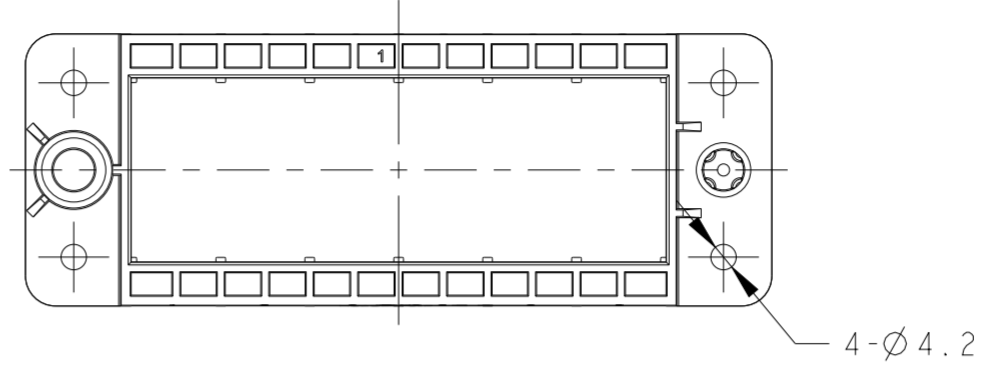

H24BP-T6-M  
 T2071244101-000  
 DOCKING FRAME FOR HMN INSERTS\_FLOATING  
 6 MODULES

OTHER SPEC REFER TO  
 PN T2071244101-000

H24BP-T6-F  
 T2071244201-000  
 DOCKING FRAME FOR HMN INSERTS\_FIXED  
 6 MODULES