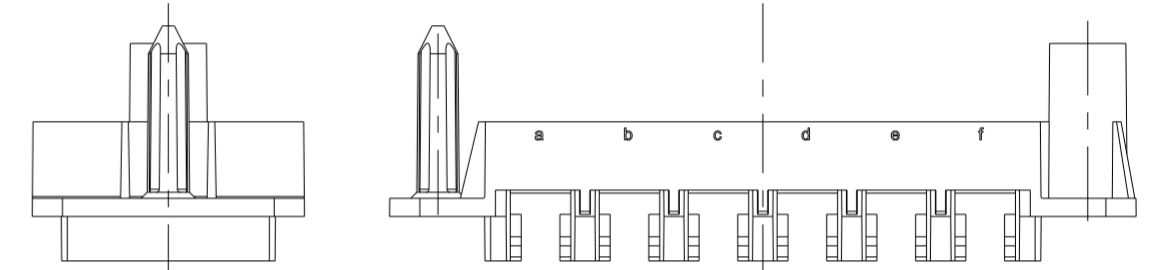

H24BP-T6-M  
 T2071244101-000  
 DOCKING FRAME FOR HMN INSERTS\_FLOATING  
 6 MODULES

OTHER SPEC REFER TO  
 PN T2071244101-000

H24BP-T6-F  
 T2071244201-000  
 DOCKING FRAME FOR HMN INSERTS\_FIXED  
 6 MODULES

NOTES:  
 1. TECHNICAL CHARACTERISTICS:  
 INSULATION MATERIAL: PC  
 FLAMMABILITY: UL94V-0  
 MATING CYCLES: 500

注释:  
 1. 技术参数:  
 绝缘材料: PC  
 阻燃等级: UL94V-0  
 插拔次数: 500次

PANEL CUT OUT

SPACING OF TWO PANELS AT CLOSE STATUS

T2071244201-000	H24BP-T6-F DOCKING FRAME FOR HMN INSERTS_FIXED HMN塑胶框架_固定端
T2071244101-000	H24BP-T6-M DOCKING FRAME FOR HMN INSERTS_FLOATING HMN塑胶框架_浮动端
PART NUMBER 料号	PART DESCRIPTION 描述

THIS DRAWING IS A CONTROLLED DOCUMENT.		DWN DAVID LI 30DEC2015	TE Connectivity		
DIMENSIONS: mm		CHK CHRIS WANG 30DEC2015			
TOLERANCES UNLESS OTHERWISE SPECIFIED:		APVD XU XIANG 30DEC2015			
0 PLC ± 1 PLC ± 2 PLC ± 3 PLC ± 4 PLC ± ANGLES ± FINISH -		NAME H24BP-T6-M/F DOCKING FRAME FOR HMN INSERTS 6 MODULES PRODUCT SPEC 108-137168 APPLICATION SPEC 114-137168 WEIGHT - CUSTOMER DRAWING			
MATERIAL -		SIZE A2	CAGE CODE -	DRAWING NO. G-T2071244X01000	RESTRICTED TO -
		SCALE 4:5	SHEET 1	OF 1	REV B