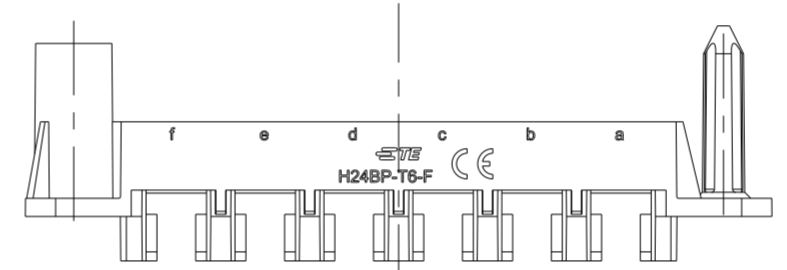

THIS DRAWING IS UNPUBLISHED. RELEASED FOR PUBLICATION 20
© COPYRIGHT 20 BY - ALL RIGHTS RESERVED.

REVISIONS					
P	LTR	DESCRIPTION	DATE	DWN	APVD
A		INITIAL RELEASE	30DEC2015	DL	CW
B		ECR-21-122216	09DEC2021	WOR	CW

H24BP-T6-M
T2071244101-000
DOCKING FRAME FOR HMN INSERTS_FLOATING
6 MODULES

OTHER SPEC REFER TO
PN T2071244101-000

H24BP-T6-F
T2071244201-000
DOCKING FRAME FOR HMN INSERTS_FIXED
6 MODULES

NOTES:
1. TECHNICAL CHARACTERISTICS:
INSULATION MATERIAL: PC
FLAMMABILITY: UL94V-0
MATING CYCLES: 500

注释:
1. 技术参数:
绝缘材料: PC
阻燃等级: UL94V-0
插拔次数: 500次