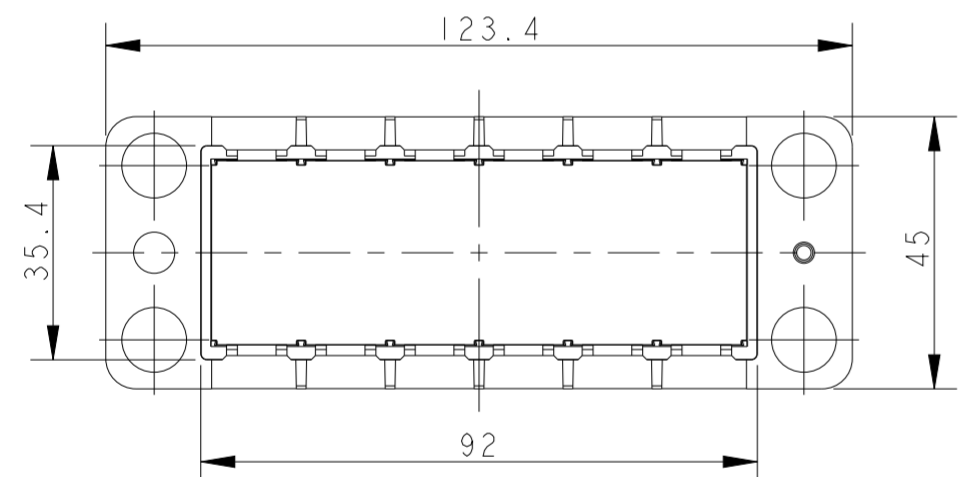

H24BP-T6-M  
 T2071244101-000  
 DOCKING FRAME FOR HMN INSERTS\_FLOATING  
 6 MODULES

OTHER SPEC REFER TO  
 PN T2071244101-000

H24BP-T6-F  
 T2071244201-000  
 DOCKING FRAME FOR HMN INSERTS\_FIXED  
 6 MODULES

NOTES:  
 1. TECHNICAL CHARACTERISTICS:  
 INSULATION MATERIAL: PC  
 FLAMMABILITY: UL94V-0  
 MATING CYCLES: 500

注释:  
 1. 技术参数:  
 绝缘材料: PC  
 阻燃等级: UL94V-0  
 插拔次数: 500次

PANEL CUT OUT

SPACING OF TWO PANELS AT CLOSE STATUS

T2071244201-000	H24BP-T6-F DOCKING FRAME FOR HMN INSERTS_FIXED HMN塑胶框架_固定端
T2071244101-000	H24BP-T6-M DOCKING FRAME FOR HMN INSERTS_FLOATING HMN塑胶框架_浮动端
PART NUMBER 料号	PART DESCRIPTION 描述

THIS DRAWING IS A CONTROLLED DOCUMENT.		DWN DAVID LI 30DEC2015	TE Connectivity		
DIMENSIONS: mm		CHK CHRIS WANG 30DEC2015			
TOLERANCES UNLESS OTHERWISE SPECIFIED:		APVD XU XIANG 30DEC2015			
0 PLC ± 1 PLC ± 2 PLC ± 3 PLC ± 4 PLC ± ANGLES ± FINISH -		NAME H24BP-T6-M/F DOCKING FRAME FOR HMN INSERTS 6 MODULES PRODUCT SPEC 108-137168 APPLICATION SPEC 114-137168 WEIGHT - CUSTOMER DRAWING			
MATERIAL -		SIZE A2	CAGE CODE -	DRAWING NO. G-T2071244X01000	RESTRICTED TO -
		SCALE 4:5	SHEET 1	OF 1	REV B