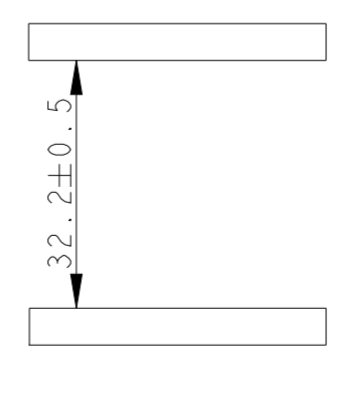

SPACING OF TWO PANELS AT CLOSE STATUS

T2071244201-000	H24BP-T6-F DOCKING FRAME FOR HMN INSERTS_FIXED HMN塑胶框架_固定端
T2071244101-000	H24BP-T6-M DOCKING FRAME FOR HMN INSERTS_FLOATING HMN塑胶框架_浮动端
PART NUMBER 料号	PART DESCRIPTION 描述

THIS DRAWING IS A CONTROLLED DOCUMENT.		DWN DAVID LI 30DEC2015	TE Connectivity		
DIMENSIONS: mm		CHK CHRIS WANG 30DEC2015			
TOLERANCES UNLESS OTHERWISE SPECIFIED:		APVD XU XIANG 30DEC2015			
0 PLC ± 1 PLC ± 2 PLC ± 3 PLC ± 4 PLC ± ANGLES ± FINISH -		NAME H24BP-T6-M/F DOCKING FRAME FOR HMN INSERTS 6 MODULES PRODUCT SPEC 108-137168 APPLICATION SPEC 114-137168 WEIGHT - CUSTOMER DRAWING			
MATERIAL -		SIZE A2	CAGE CODE -	DRAWING NO. G-T2071244X01000	RESTRICTED TO -
		SCALE 4:5	SHEET 1	OF 1	REV B