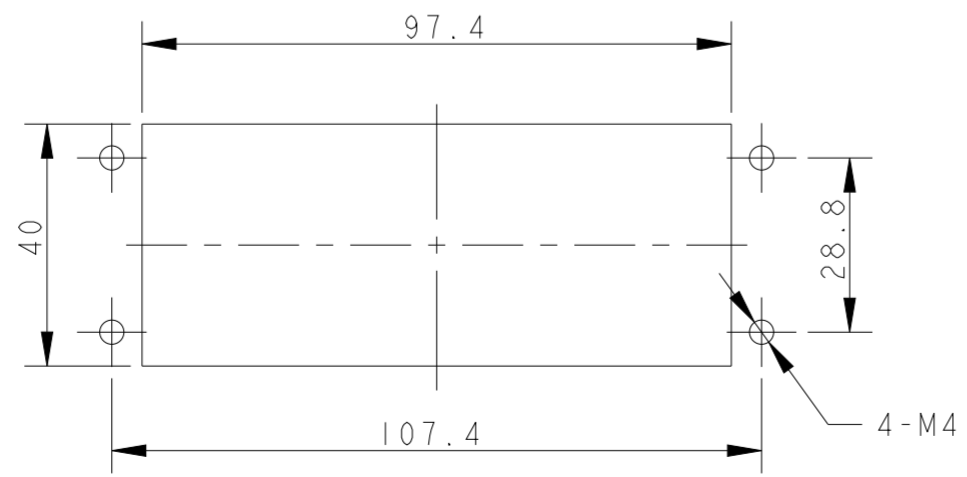

H24BP-T6-M  
 T2071244101-000  
 DOCKING FRAME FOR HMN INSERTS\_FLOATING  
 6 MODULES

OTHER SPEC REFER TO  
 PN T2071244101-000

H24BP-T6-F  
 T2071244201-000  
 DOCKING FRAME FOR HMN INSERTS\_FIXED  
 6 MODULES

NOTES:  
 1. TECHNICAL CHARACTERISTICS:  
 INSULATION MATERIAL: PC  
 FLAMMABILITY: UL94V-0  
 MATING CYCLES: 500

注释:  
 1. 技术参数:  
 绝缘材料: PC  
 阻燃等级: UL94V-0  
 插拔次数: 500次

PANEL CUT OUT

SPACING OF TWO PANELS AT CLOSE STATUS

T2071244201-000	H24BP-T6-F DOCKING FRAME FOR HMN INSERTS_FIXED HMN塑胶框架_固定端
T2071244101-000	H24BP-T6-M DOCKING FRAME FOR HMN INSERTS_FLOATING HMN塑胶框架_浮动端
PART NUMBER 料号	PART DESCRIPTION 描述

THIS DRAWING IS A CONTROLLED DOCUMENT.		DWN DAVID LI 30DEC2015	TE Connectivity		
DIMENSIONS: mm		CHK CHRIS WANG 30DEC2015			
TOLERANCES UNLESS OTHERWISE SPECIFIED:		APVD XU XIANG 30DEC2015			
0 PLC ± 1 PLC ± 2 PLC ± 3 PLC ± 4 PLC ± ANGLES ± FINISH -		NAME H24BP-T6-M/F DOCKING FRAME FOR HMN INSERTS 6 MODULES PRODUCT SPEC 108-137168 APPLICATION SPEC 114-137168 WEIGHT - CUSTOMER DRAWING			
MATERIAL -		SIZE A2	CAGE CODE -	DRAWING NO. G-T2071244X01000	RESTRICTED TO -
		SCALE 4:5	SHEET 1	OF 1	REV B