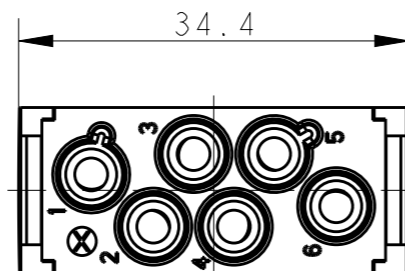

THIS DRAWING IS UNPUBLISHED. RELEASED FOR PUBLICATION 20  
 © COPYRIGHT 20 BY - ALL RIGHTS RESERVED.

REVISIONS

P	LTR	DESCRIPTION	DATE	DWN	APVD
	B	INITIAL	19SEP2017	YC	CW

NOTES:

- TECHNICAL CHARACTERISTICS:  
 INSULATION MATERIAL: PC  
 RATED VOLTAGE: 830V  
 RATED CURRENT: 16A  
 INSULATION RESISTANCE:  $\geq 400M\Omega$   
 RATED IMPULSE VOLTAGE: 8KV  
 POLLUTION DEGREE: 3  
 FLAMMABILITY: UL94V-0  
 MATING CYCLES: 500 CYCLES  
 WIRE RANGE: 0.14~4 mm<sup>2</sup> (26~12 AWG)  
 CONTACT TYPE: CRIMP CONTACT
- CONTACT NEED TO BE ORDERED SEPARATELY.  
 (ORDER No. REFER TO DRAWING: T20300X20XX000)

注释:

- 技术参数:  
 绝缘材料: PC  
 额定电压: 830V  
 额定电流: 16A  
 绝缘电阻:  $\geq 400M\Omega$   
 额定脉冲电压: 8KV  
 污染等级: 3  
 阻燃等级: UL94V-0  
 插拔次数: 500次  
 接线范围: 0.14~4 mm<sup>2</sup> (26~12 AWG)  
 接线类型: 冷压接
- 端子需要单独订购。  
 (订货号参考图面: T20300X20XX000)

T2111063201-007	HMN-006-PF	HMN-006 FEMALE MODULE INSERT, HV HMN-006 高压模块母插
PART NUMBER 料号	PART DESCRIPTION 描述	

THIS DRAWING IS A CONTROLLED DOCUMENT.		DWN 19SEP2017 YORK CHEN		
		CHK 19SEP2017 GINO YAO		
		APVD 19SEP2017 CHRIS WANG	NAME HMN-006-PF	
DIMENSIONS: mm		PRODUCT SPEC 108-137120	SIZE CAGE CODE DRAWING NO RESTRICTED TO	
TOLERANCES UNLESS OTHERWISE SPECIFIED: 0 PLC ±- 1 PLC ±- 2 PLC ±- 3 PLC ±- 4 PLC ±- ANGLES ±-		APPLICATION SPEC 114-137120	A300779 C-T2111063201007	
MATERIAL -		WEIGHT -	SCALE 3:2 SHEET 1 OF 1 REV B	
		Customer Drawing		