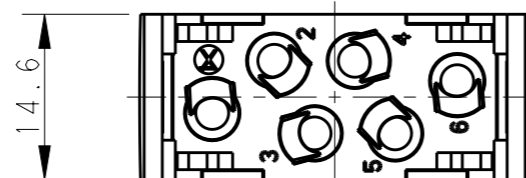

THIS DRAWING IS UNPUBLISHED. RELEASED FOR PUBLICATION 20  
 © COPYRIGHT 20 BY - ALL RIGHTS RESERVED.

REVISIONS

P	LTR	DESCRIPTION	DATE	DWN	APVD
	B	INITIAL	19SEP2017	YC	CW

NOTES:

- TECHNICAL CHARACTERISTICS:  
 INSULATION MATERIAL: PC  
 RATED VOLTAGE: 830V  
 RATED CURRENT: 16A  
 INSULATION RESISTANCE:  $\geq 400M\Omega$   
 RATED IMPULSE VOLTAGE: 8KV  
 POLLUTION DEGREE: 3  
 FLAMMABILITY: UL94V-0  
 MATING CYCLES: 500 CYCLES  
 WIRE RANGE: 0.14~4 mm<sup>2</sup> (26~12 AWG)  
 CONTACT TYPE: CRIMP CONTACT
- CONTACT NEED TO BE ORDERED SEPARATELY.  
 (ORDER No. REFER TO DRAWING: T20300X20XX000)

注释:

- 技术参数:  
 绝缘材料: PC  
 额定电压: 830V  
 额定电流: 16A  
 绝缘电阻:  $\geq 400M\Omega$   
 额定脉冲电压: 8KV  
 污染等级: 3  
 阻燃等级: UL94V-0  
 插拔次数: 500次  
 接线范围: 0.14~4 mm<sup>2</sup> (26~12 AWG)  
 接线类型: 冷压接
- 端子需要单独订购。  
 (订货号参考图面: T20300X20XX000)

T2111063201-007	HMN-006-PF	HMN-006 FEMALE MODULE INSERT, HV HMN-006 高压模块母插
PART NUMBER 料号	PART DESCRIPTION 描述	

THIS DRAWING IS A CONTROLLED DOCUMENT.		DWN 19SEP2017 YORK CHEN		
		CHK 19SEP2017 GINO YAO		
		APVD 19SEP2017 CHRIS WANG	NAME HMN-006-PF	
DIMENSIONS: mm		PRODUCT SPEC 108-137120	SIZE CAGE CODE DRAWING NO RESTRICTED TO	
TOLERANCES UNLESS OTHERWISE SPECIFIED: 0 PLC ±- 1 PLC ±- 2 PLC ±- 3 PLC ±- 4 PLC ±- ANGLES ±-		APPLICATION SPEC 114-137120	A300779 C-T2111063201007	
MATERIAL -		WEIGHT -	SCALE 3:2 SHEET 1 OF 1 REV B	
		Customer Drawing		