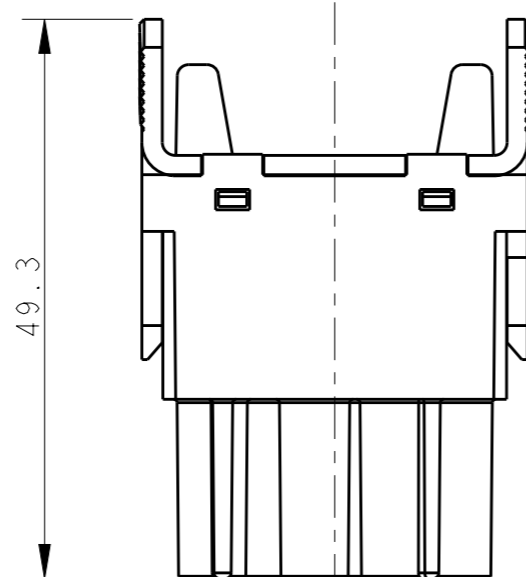

THIS DRAWING IS UNPUBLISHED. RELEASED FOR PUBLICATION 20  
 © COPYRIGHT 20 BY - ALL RIGHTS RESERVED.

REVISIONS

P	LTR	DESCRIPTION	DATE	DWN	APVD
	B	INITIAL	19SEP2017	YC	CW

NOTES:

- TECHNICAL CHARACTERISTICS:  
 INSULATION MATERIAL: PC  
 RATED VOLTAGE: 830V  
 RATED CURRENT: 16A  
 INSULATION RESISTANCE:  $\geq 400M\Omega$   
 RATED IMPULSE VOLTAGE: 8KV  
 POLLUTION DEGREE: 3  
 FLAMMABILITY: UL94V-0  
 MATING CYCLES: 500 CYCLES  
 WIRE RANGE: 0.14~4 mm<sup>2</sup> (26~12 AWG)  
 CONTACT TYPE: CRIMP CONTACT
- CONTACT NEED TO BE ORDERED SEPARATELY.  
 (ORDER No. REFER TO DRAWING: T20300X20XX000)

注释:

- 技术参数:  
 绝缘材料: PC  
 额定电压: 830V  
 额定电流: 16A  
 绝缘电阻:  $\geq 400M\Omega$   
 额定脉冲电压: 8KV  
 污染等级: 3  
 阻燃等级: UL94V-0  
 插拔次数: 500次  
 接线范围: 0.14~4 mm<sup>2</sup> (26~12 AWG)  
 接线类型: 冷压接
- 端子需要单独订购。  
 (订货号参考图面: T20300X20XX000)

T2111063201-007	HMN-006-PF	HMN-006 FEMALE MODULE INSERT, HV HMN-006 高压模块母插
PART NUMBER 料号	PART DESCRIPTION 描述	

THIS DRAWING IS A CONTROLLED DOCUMENT.		DWN 19SEP2017 YORK CHEN		
		CHK 19SEP2017 GINO YAO		
		APVD 19SEP2017 CHRIS WANG	NAME HMN-006-PF	
DIMENSIONS: mm		PRODUCT SPEC 108-137120	SIZE CAGE CODE DRAWING NO RESTRICTED TO	
TOLERANCES UNLESS OTHERWISE SPECIFIED: 0 PLC ±- 1 PLC ±- 2 PLC ±- 3 PLC ±- 4 PLC ±- ANGLES ±-		APPLICATION SPEC 114-137120	A300779 C-T2111063201007	
MATERIAL -		WEIGHT -	SCALE 3:2 SHEET 1 OF 1 REV B	
		Customer Drawing		