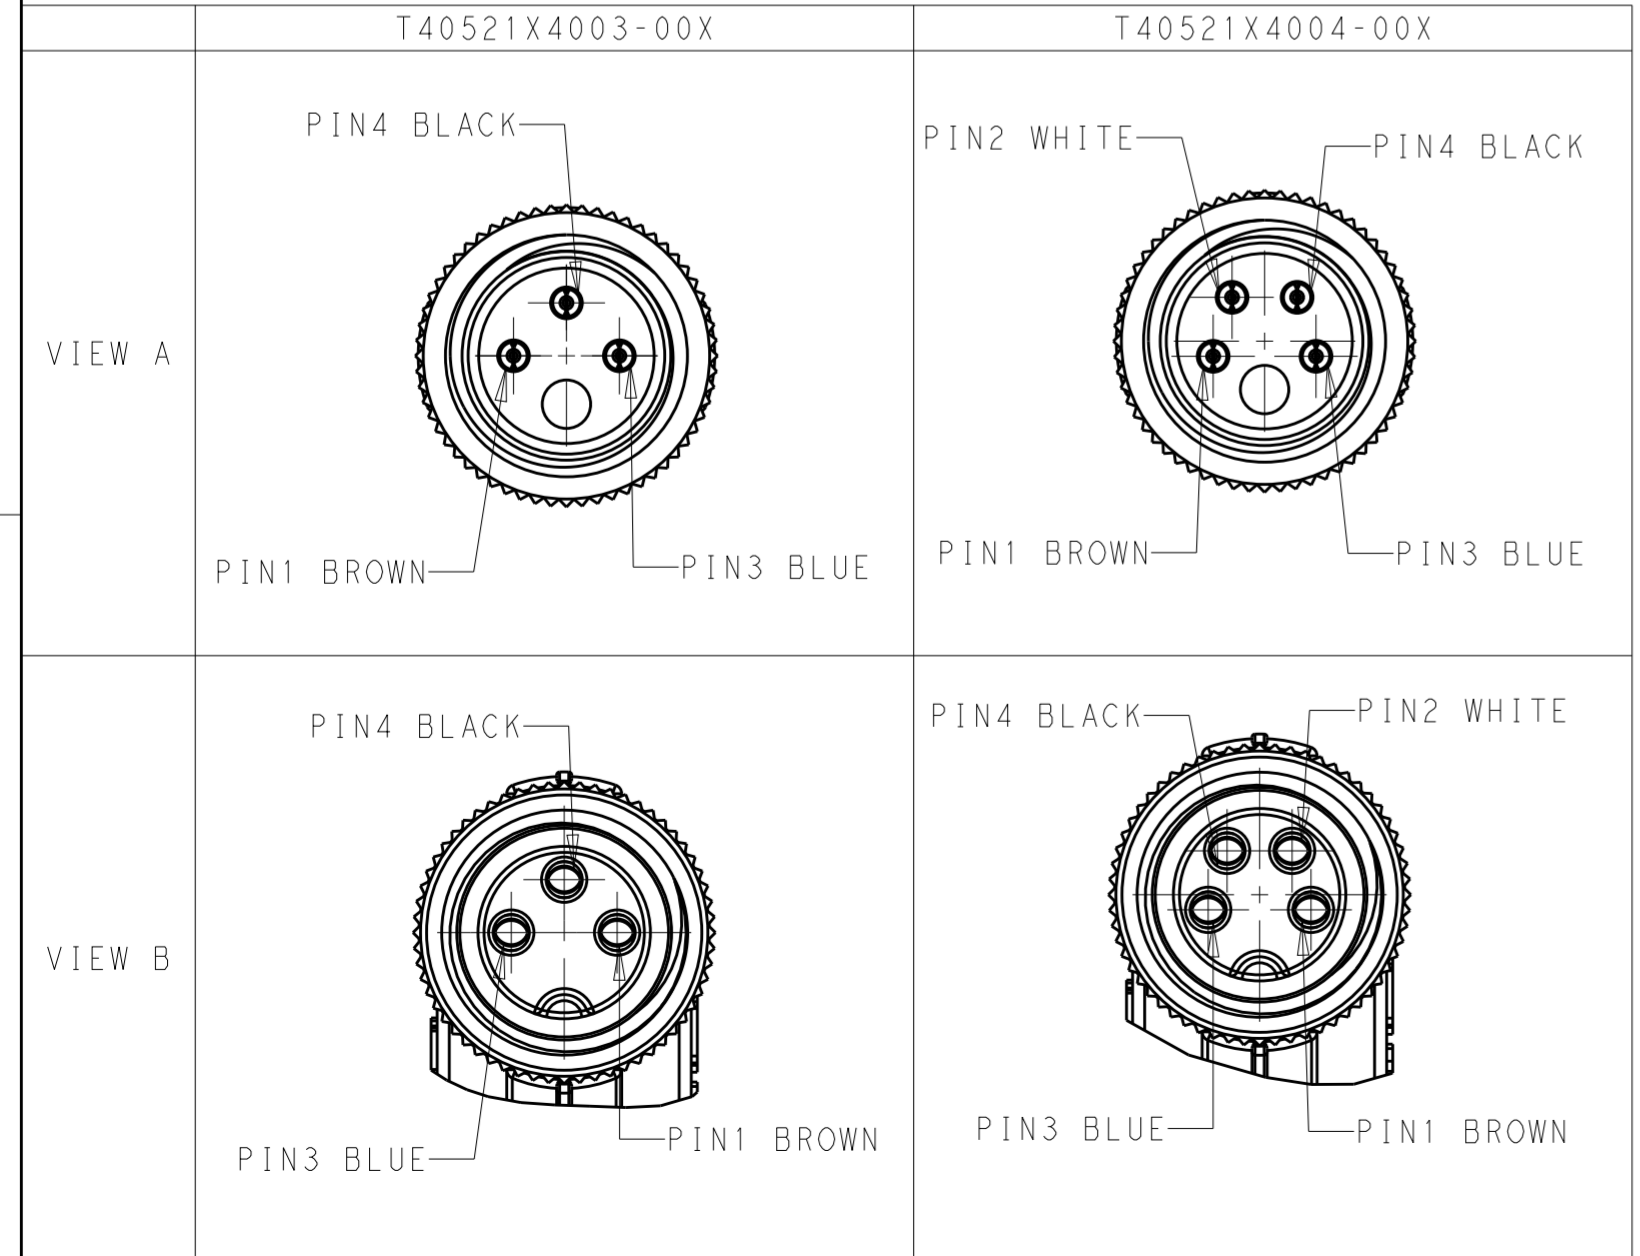

THIS DRAWING IS UNPUBLISHED. RELEASED FOR PUBLICATION
 © COPYRIGHT copyright.d8Te- ALL RIGHTS RESERVED.

REVISIONS				
P	LTR	DESCRIPTION	DATE	APVD
A		INITIAL RELEASE	25FEB2016	N.P X.X

TABLE 1

TECHNICAL DATA	T40521X4003-00X	T40521X4004-00X
RATED VOLTAGE	60V	30V
RATED CURRENT		3A
POLLETION DEGREE		3
OVERVOLTAGE CATEGORY		II
MATERIAL GROUP		II
DEGREE OF PROTECTION		IP67

NOTES:

1. TECHNICAL DATA: SEE TABLE 1
2. RECOMMEND TORQUE 0.4Nm
3. TE LABEL AREA.
4. -** : CABLE LENGTH. -0.5:0.5m, -1.0:1.0m, -1.5:1.5m...
5. INSERT MARK FOR MATING.
6. ALL PRODUCT MUST COMPLIANCE WITH ROHS AND REACH.

注意事项

1. 技术参数：见表1
2. 推荐扭矩0.4Nm；
3. TE 标签位置；
4. -**线长：-0.5:0.5m, -1.0:1.0m, -1.5:1.5m
5. 产品对插标示；
6. 产品必须符合ROHS与REACH.

COMMENTS	MATERIAL	DESCRIPTION	ITEM
		TE LABEL	10
		CABLE	9
	COPPER ALLOY	NUT	8
	RUBBER	O-RING	7
	PA66	HOUSING	6
	COPPER ALLOY	CONTACT	5
	POLYURETHANE	OVER-MOLDING	4
	COPPER ALLOY	COUPLING NUT	3
BALCK COLOR	PA66	HOUSING	2
GOLD FLASH	COPPER ALLOY	CONTACT	1

WIRES:	LENGTH "L"	RECOMMEND OPERATION TEMPERATURE FOR CABLE	JACKET COLOR	JACKET MATERIAL	TYPE	POS.	PART NUMBER
0.25mm ² (24AWG)	-001: 0.5m	FIXED: -25°C~80°C FLXIBLE: -10°C~80°C	GRAY	PUR (UL)	RPC-M8-4MS-**-M8-4FR-PUR	4	T4052124004-00X
	-002: 1.0m				RPC-M8-3MS-**-M8-3FR-PUR	3	T4052124003-00X
	-003: 1.5m				RPC-M8-4MS-**-M8-4FR-PVC	4	T4052114004-00X
	-004: 3.0m	FIXED: -10°C~80°C FLXIBLE: -5°C~80°C	BLACK	PVC (UL)	RPC-M8-3MS-**-M8-3FR-PVC	3	T4052114003-00X
	-005: 5.0m						
	-006: 7.0m						
	-007: 10.0m						