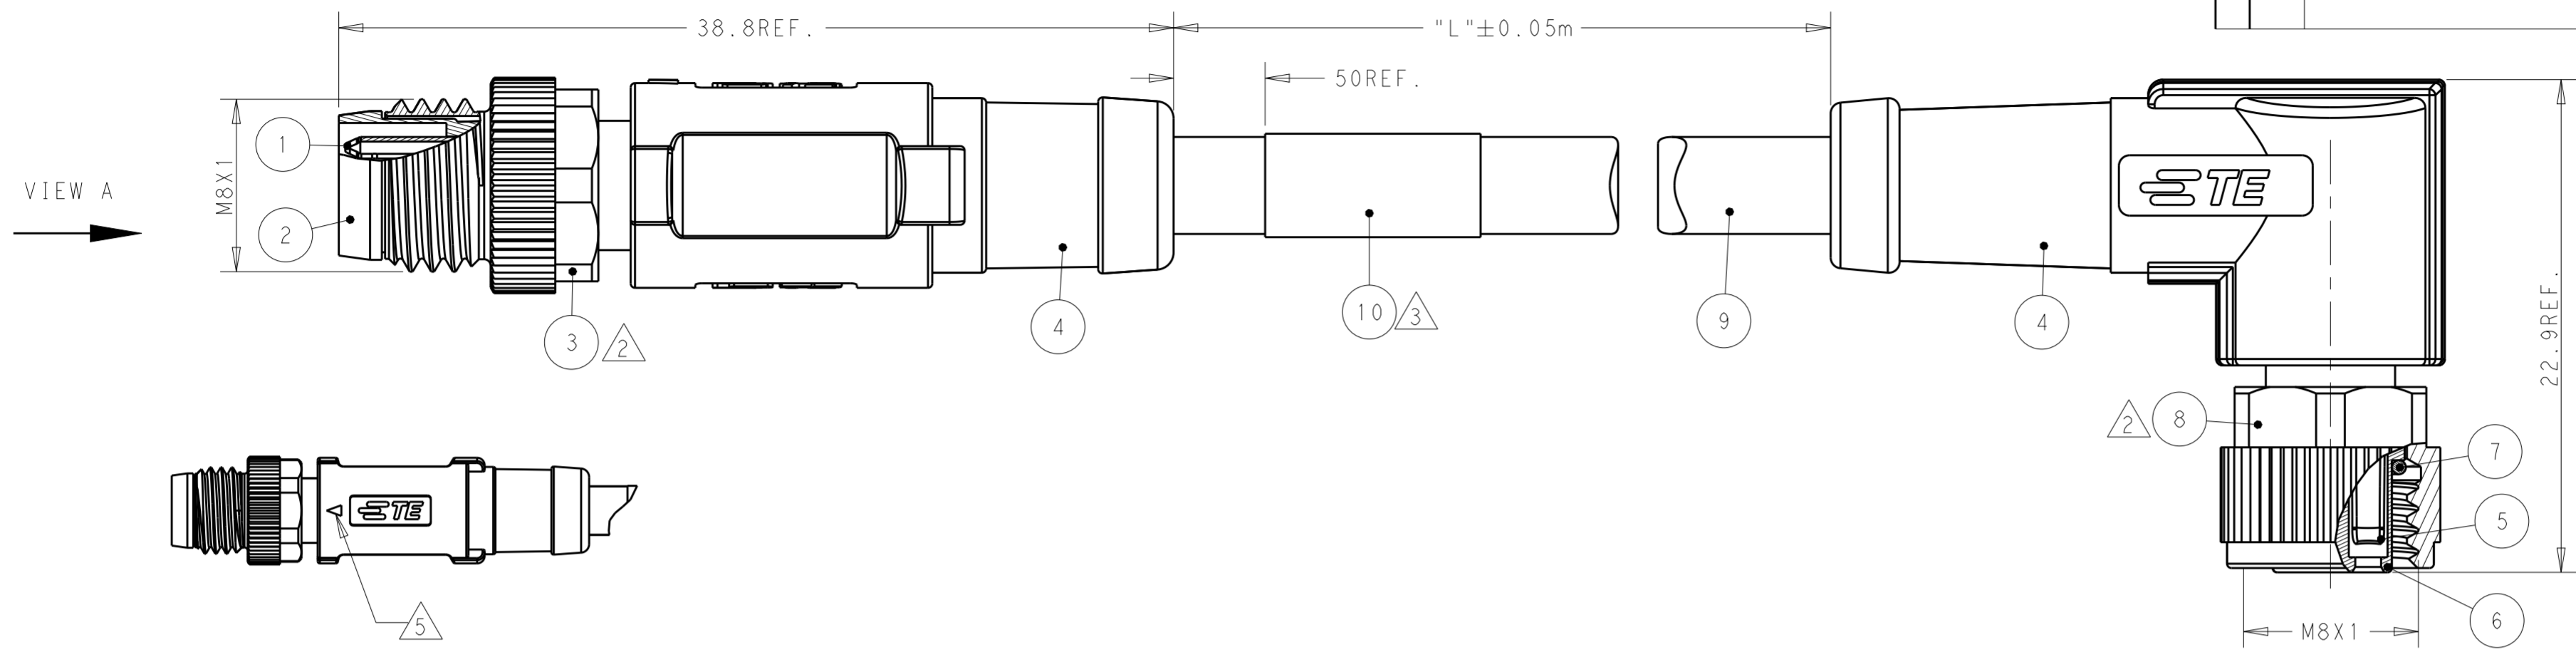

THIS DRAWING IS UNPUBLISHED. RELEASED FOR PUBLICATION
 © COPYRIGHT copyright.d8Te- ALL RIGHTS RESERVED.

REVISIONS				
P	LTR	DESCRIPTION	DATE	APVD
A		INITIAL RELEASE	25FEB2016	N.P X.X

TABLE 1

TECHNICAL DATA	T40521X4003-00X	T40521X4004-00X
RATED VOLTAGE	60V	30V
RATED CURRENT		3A
POLLETION DEGREE		3
OVERVOLTAGE CATEGORY		II
MATERIAL GROUP		II
DEGREE OF PROTECTION		IP67

NOTES:

1. TECHNICAL DATA: SEE TABLE 1
2. RECOMMEND TORQUE 0.4Nm
3. TE LABEL AREA.
4. -** : CABLE LENGTH. -0.5:0.5m, -1.0:1.0m, -1.5:1.5m...
5. INSERT MARK FOR MATING.
6. ALL PRODUCT MUST COMPLIANCE WITH ROHS AND REACH.

注意事项

1. 技术参数：见表1
2. 推荐扭矩0.4Nm；
3. TE 标签位置；
4. -**线长：-0.5:0.5m, -1.0:1.0m, -1.5:1.5m
5. 产品对插标示；
6. 产品必须符合ROHS与REACH.

COMMENTS	MATERIAL	DESCRIPTION	ITEM
		TE LABEL	10
		CABLE	9
	COPPER ALLOY	NUT	8
	RUBBER	O-RING	7
	PA66	HOUSING	6
	COPPER ALLOY	CONTACT	5
	POLYURETHANE	OVER-MOLDING	4
	COPPER ALLOY	COUPLING NUT	3
BALCK COLOR	PA66	HOUSING	2
GOLD FLASH	COPPER ALLOY	CONTACT	1

WIRES:	LENGTH "L"	RECOMMEND OPERATION TEMPERATURE FOR CABLE	JACKET COLOR	JACKET MATERIAL	TYPE	POS.	PART NUMBER
0.25mm ² (24AWG)	-001: 0.5m	FIXED: -25°C~80°C FLXIBLE: -10°C~80°C	GRAY	PUR (UL)	RPC-M8-4MS-**-M8-4FR-PUR	4	T4052124004-00X
	-002: 1.0m				RPC-M8-3MS-**-M8-3FR-PUR	3	T4052124003-00X
	-003: 1.5m				RPC-M8-4MS-**-M8-4FR-PVC	4	T4052114004-00X
	-004: 3.0m	FIXED: -10°C~80°C FLXIBLE: -5°C~80°C	BLACK	PVC (UL)	RPC-M8-3MS-**-M8-3FR-PVC	3	T4052114003-00X
	-005: 5.0m						
	-006: 7.0m						
	-007: 10.0m						