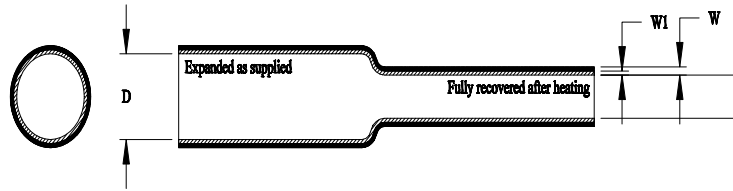

**TAK-Sleeve
Adhesive-Lined
Modified PVDF Tubing**

Table 1: Dimensions (inches)

Size	Expanded Inside Diameter (D)	Recovered Inside Diameter Maximum (d)	Recovered Wall with Adhesive Minimum (W)	As Supplied Adhesive Thickness Nominal (W1)
1/8	0.125 min	0.040	0.019	0.005
3/16	0.187 min	0.070	0.021	0.005
1/4	0.250 min	0.105	0.018	0.005
3/8	0.375 min	0.165	0.019	0.005
1/2	0.500 min	0.250	0.025	0.005
No. 1	0.500 min	0.250	0.025	0.013
No. 2	0.750 min	0.250	0.035	0.010
No. 3	0.205 min	0.070	0.021	0.005
No. 4	0.220 ± 0.010	0.095	0.019	0.010

Color: Natural.

Material: The tubing shall be fabricated from modified polyvinylidene fluoride with an interior coating of thermoplastic adhesive.

Requirements: Except for dimensions as listed above, the outer jacket shall meet all the requirements of Raychem Specification RW-3029/2.

CUSTOMER DRAWING

	Tyco Electronics Corporation 305 Constitution Drive Menlo Park, CA 94025 USA		Raychem Tubing	Title: TAK-Sleeve Adhesive-Lined Modified PVDF Tubing		
	Tyco Electronics reserves the right to amend this drawing at any time. Users should evaluate the suitability of the product for the application			Document No : TAK-Sleeve		
Cage Code: 06090	Scale: None	Size: A	Rev. Date: 08-Aug-08	Rev.: G	Sheet: 1 of 1	