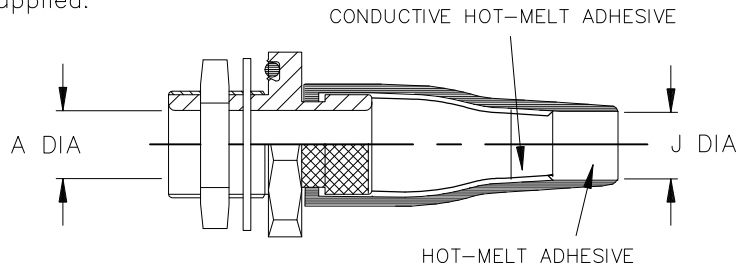

REVISIONS

P	LTR	DESCRIPTION	DATE	DWN	APVD
	6	RELEASED AS PER ECO-17-009529	03JUL2017	PV	MP

a) Part as supplied.

b) Part after unrestricted recovery.

NOTES:

TCFS-XX-XXX-0XX-25CH

Moulded Part Material: -25C (Black); Elastomer/Silver Composites, Fluid Resistant

Kits to include cleaning tissue, 1 piece 100 grit emery cloth & 1 piece of atom.

Kit to be used in conjunction with TCFS installation procedure.

Dimensions in mm [inches for reference]

Part No.	A MIN	J		M THREAD	A/F NUT	L NOM	P ±10% b	JO REF b
		MIN a	MAX b					
TCFS-12	7.4 [.29]	8 [.31]	5.0 [.20]	M12 X 1.5	17 [.67]	24 [.94]	50 [1.97]	15 [.59]
TCFS-16	10.1 [.40]	13 [.51]	6.0 [.24]	M16 X 1.5	22 [.87]	29 [1.14]	65 [2.56]	17 [.67]
TCFS-20	14.1 [.56]	15 [.59]	7.2 [.28]	M20 X 1.5	27 [1.06]	34 [1.34]	77 [3.03]	20 [.79]
TCFS-24	19.1 [.75]	19 [.75]	8.5 [.33]	M24 X 1.5	30 [1.18]	38 [1.50]	90 [3.54]	25 [.98]
TCFS-30	24.1 [.95]	24 [.94]	10.0 [.39]	M30 X 1.5	36 [1.42]	47 [1.85]	115 [4.53]	30 [1.18]
TCFS-36	30.1 [1.19]	33 [1.30]	15.8 [.62]	M36 X 1.5	41 [1.61]	52 [2.05]	140 [5.51]	30 [1.18]

RELEASED FOR PUBLICATION

ALL RIGHTS RESERVED.

COPYRIGHT 2016 By TE Connectivity

THIS DRAWING IS UNPUBLISHED.

DIMENSIONS: mm [INCHES]	DWN P. VU	17OCT2016	MATERIAL	SEE NOTES	FINISH	SEE NOTES
	CHK N. NAGAR	17OCT2016	TE Connectivity			
TOLERANCES UNLESS OTHERWISE SPECIFIED:	APVD M. POPE	17OCT2016				
0 PLC ± -	PRODUCT SPEC	NAME ADAPTOR ASSEMBLY				
1 PLC ± -	—					
2 PLC ± -	APPLICATION SPEC	SIZE CAGE CODE DRAWING NO RESTRICTED TO				
3 PLC ± -	—					
4 PLC ± -	—	A4 00779 TCFS-XX-XXX-0XX-25CH				
ANGLES ± -	—					
	WEIGHT	CUSTOMER DRAWING SCALE DNS SHEET 1 OF 1 REV 6				
	—					