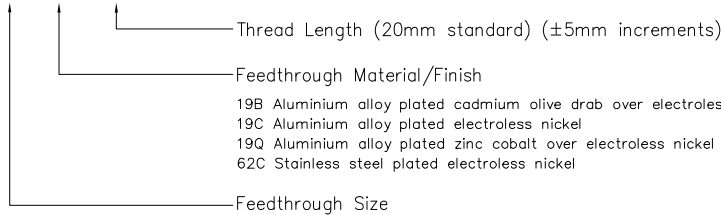

REVISIONS

P	LTR	DESCRIPTION	DATE	DWN	APVD
	6	RELEASED AS PER ECO-17-009529	03JUL2017	PV	MP

a) Part as supplied.

b) Part after unrestricted recovery.

NOTES:

TCFS-XX-XXX-0XX-25CH

Moulded Part Material: -25C (Black); Elastomer/Silver Composites, Fluid Resistant

Kits to include cleaning tissue, 1 piece 100 grit emery cloth & 1 piece of atom.

Kit to be used in conjunction with TCFS installation procedure.

Dimensions in mm [inches for reference]

Part No.	A MIN	J		M THREAD	A/F NUT	L NOM	P ±10% b	JO REF b
		MIN a	MAX b					
TCFS-12	7.4 [.29]	8 [.31]	5.0 [.20]	M12 X 1.5	17 [.67]	24 [.94]	50 [1.97]	15 [.59]
TCFS-16	10.1 [.40]	13 [.51]	6.0 [.24]	M16 X 1.5	22 [.87]	29 [1.14]	65 [2.56]	17 [.67]
TCFS-20	14.1 [.56]	15 [.59]	7.2 [.28]	M20 X 1.5	27 [1.06]	34 [1.34]	77 [3.03]	20 [.79]
TCFS-24	19.1 [.75]	19 [.75]	8.5 [.33]	M24 X 1.5	30 [1.18]	38 [1.50]	90 [3.54]	25 [.98]
TCFS-30	24.1 [.95]	24 [.94]	10.0 [.39]	M30 X 1.5	36 [1.42]	47 [1.85]	115 [4.53]	30 [1.18]
TCFS-36	30.1 [1.19]	33 [1.30]	15.8 [.62]	M36 X 1.5	41 [1.61]	52 [2.05]	140 [5.51]	30 [1.18]