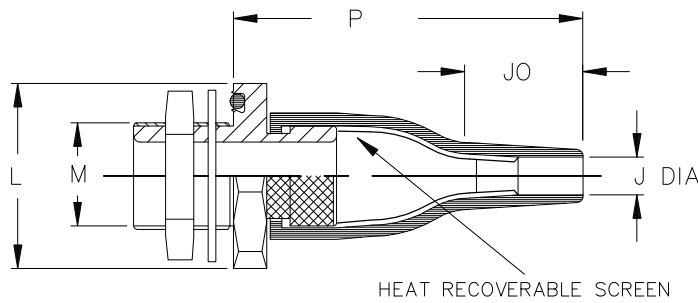

REVISIONS

P	LTR	DESCRIPTION	DATE	DWN	APVD
	6	RELEASED AS PER ECO-17-009529	03JUL2017	PV	MP

a) Part as supplied.

b) Part after unrestricted recovery.

NOTES:

TCFS-XX-XXX-0XX-25CH

Moulded Part Material: -25C (Black); Elastomer/Silver Composites, Fluid Resistant

Kits to include cleaning tissue, 1 piece 100 grit emery cloth & 1 piece of atom.

Kit to be used in conjunction with TCFS installation procedure.

Dimensions in mm [inches for reference]

Part No.	A MIN	J		M THREAD	A/F NUT	L NOM	P ±10% b	JO REF b
		MIN a	MAX b					
TCFS-12	7.4 [.29]	8 [.31]	5.0 [.20]	M12 X 1.5	17 [.67]	24 [.94]	50 [1.97]	15 [.59]
TCFS-16	10.1 [.40]	13 [.51]	6.0 [.24]	M16 X 1.5	22 [.87]	29 [1.14]	65 [2.56]	17 [.67]
TCFS-20	14.1 [.56]	15 [.59]	7.2 [.28]	M20 X 1.5	27 [1.06]	34 [1.34]	77 [3.03]	20 [.79]
TCFS-24	19.1 [.75]	19 [.75]	8.5 [.33]	M24 X 1.5	30 [1.18]	38 [1.50]	90 [3.54]	25 [.98]
TCFS-30	24.1 [.95]	24 [.94]	10.0 [.39]	M30 X 1.5	36 [1.42]	47 [1.85]	115 [4.53]	30 [1.18]
TCFS-36	30.1 [1.19]	33 [1.30]	15.8 [.62]	M36 X 1.5	41 [1.61]	52 [2.05]	140 [5.51]	30 [1.18]

RELEASED FOR PUBLICATION

ALL RIGHTS RESERVED.

COPYRIGHT 2016 By TE Connectivity

THIS DRAWING IS UNPUBLISHED.

DIMENSIONS: mm [INCHES]	DWN P. VU	17OCT2016	MATERIAL	SEE NOTES	FINISH	SEE NOTES
	CHK N. NAGAR	17OCT2016	TE Connectivity			
TOLERANCES UNLESS OTHERWISE SPECIFIED:	APVD M. POPE	17OCT2016				
0 PLC ± -	PRODUCT SPEC	NAME ADAPTOR ASSEMBLY				
1 PLC ± -	—					
2 PLC ± -	APPLICATION SPEC	SIZE CAGE CODE DRAWING NO RESTRICTED TO				
3 PLC ± -	—					
4 PLC ± -	—	A4 00779 TCFS-XX-XXX-0XX-25CH				
ANGLES ± -	—					
	WEIGHT	CUSTOMER DRAWING SCALE DNS SHEET 1 OF 1 REV 6				
	—					