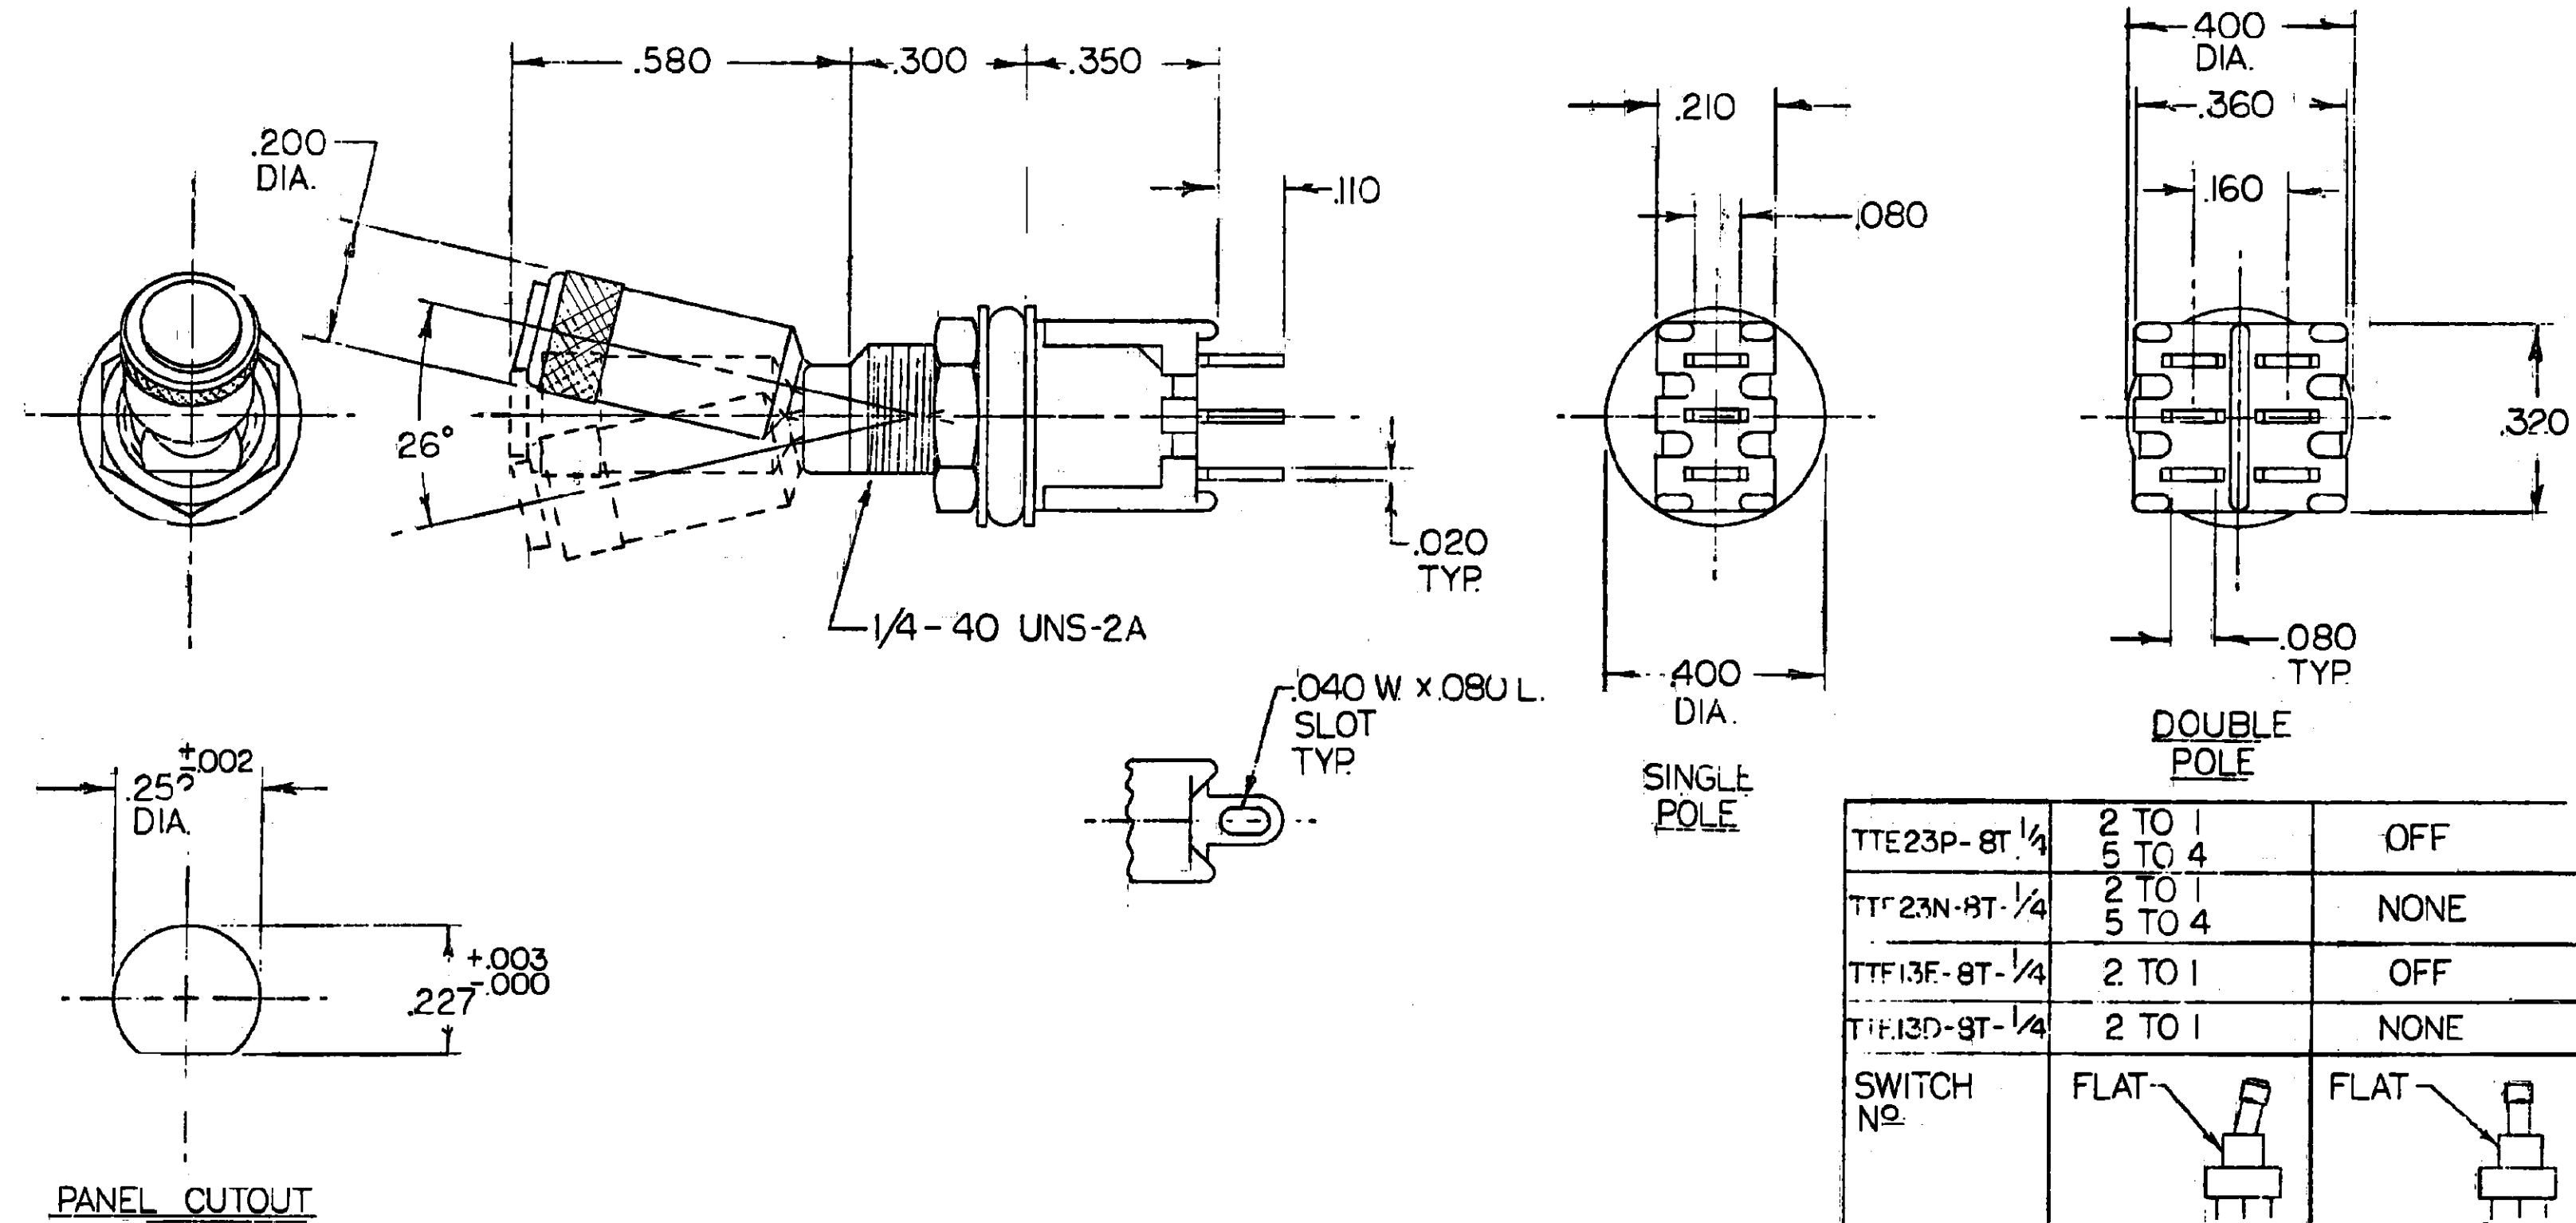

REVISIONS			
REV	DESCRIPTION	DATE	APPROVED
D	0G3C-0194-05	27MAR07	MZ

SINGLE POLE

DOUBLE POLE

TTE23P-8T 1/4	2 TO 1 5 TO 4	OFF	2 TO 3 5 TO 6
TTF23N-8T 1/4	2 TO 1 5 TO 4	NONE	2 TO 3 5 TO 6
TTF13F-8T 1/4	2 TO 1	OFF	2 TO 3
TTF13D-8T 1/4	2 TO 1	NONE	2 TO 3
SWITCH No.	FLAT	FLAT	FLAT
	1 2 3 4 5 6	1 2 3 4 5 6	1 2 3 4 5 6

TERMINALS CONNECTED WHEN TOGGLE IS IN POSITION SHWN  
 NOTE: TERMINAL DESIGNATION NUMBERS ARE FOR REFERENCE ONLY AND DO NOT APPEAR ON SWITCHES NO'S 4 5 6 FOR C.P. VERSION ONLY.

AUGAT D/N 40210

INSPECT PER ALCO QAS 100	
SYMBOL	A.Q.L.
□	CRITICAL
△	MAJOR
NONE	MINOR

CUSTOMER DRAWING - TOGGLE SWITCH  
 SEALED SP & DP  
 TTE13(\*)-8T 1/4

SIZE: SC. NO. CI DWG. NO. 1437563-6 REV. D  
 SCALE: 4/1 SHEET OF 1

DISTRIBUTION									
1	2	3	4	5	6	7	8	9	10

4

3

2

1