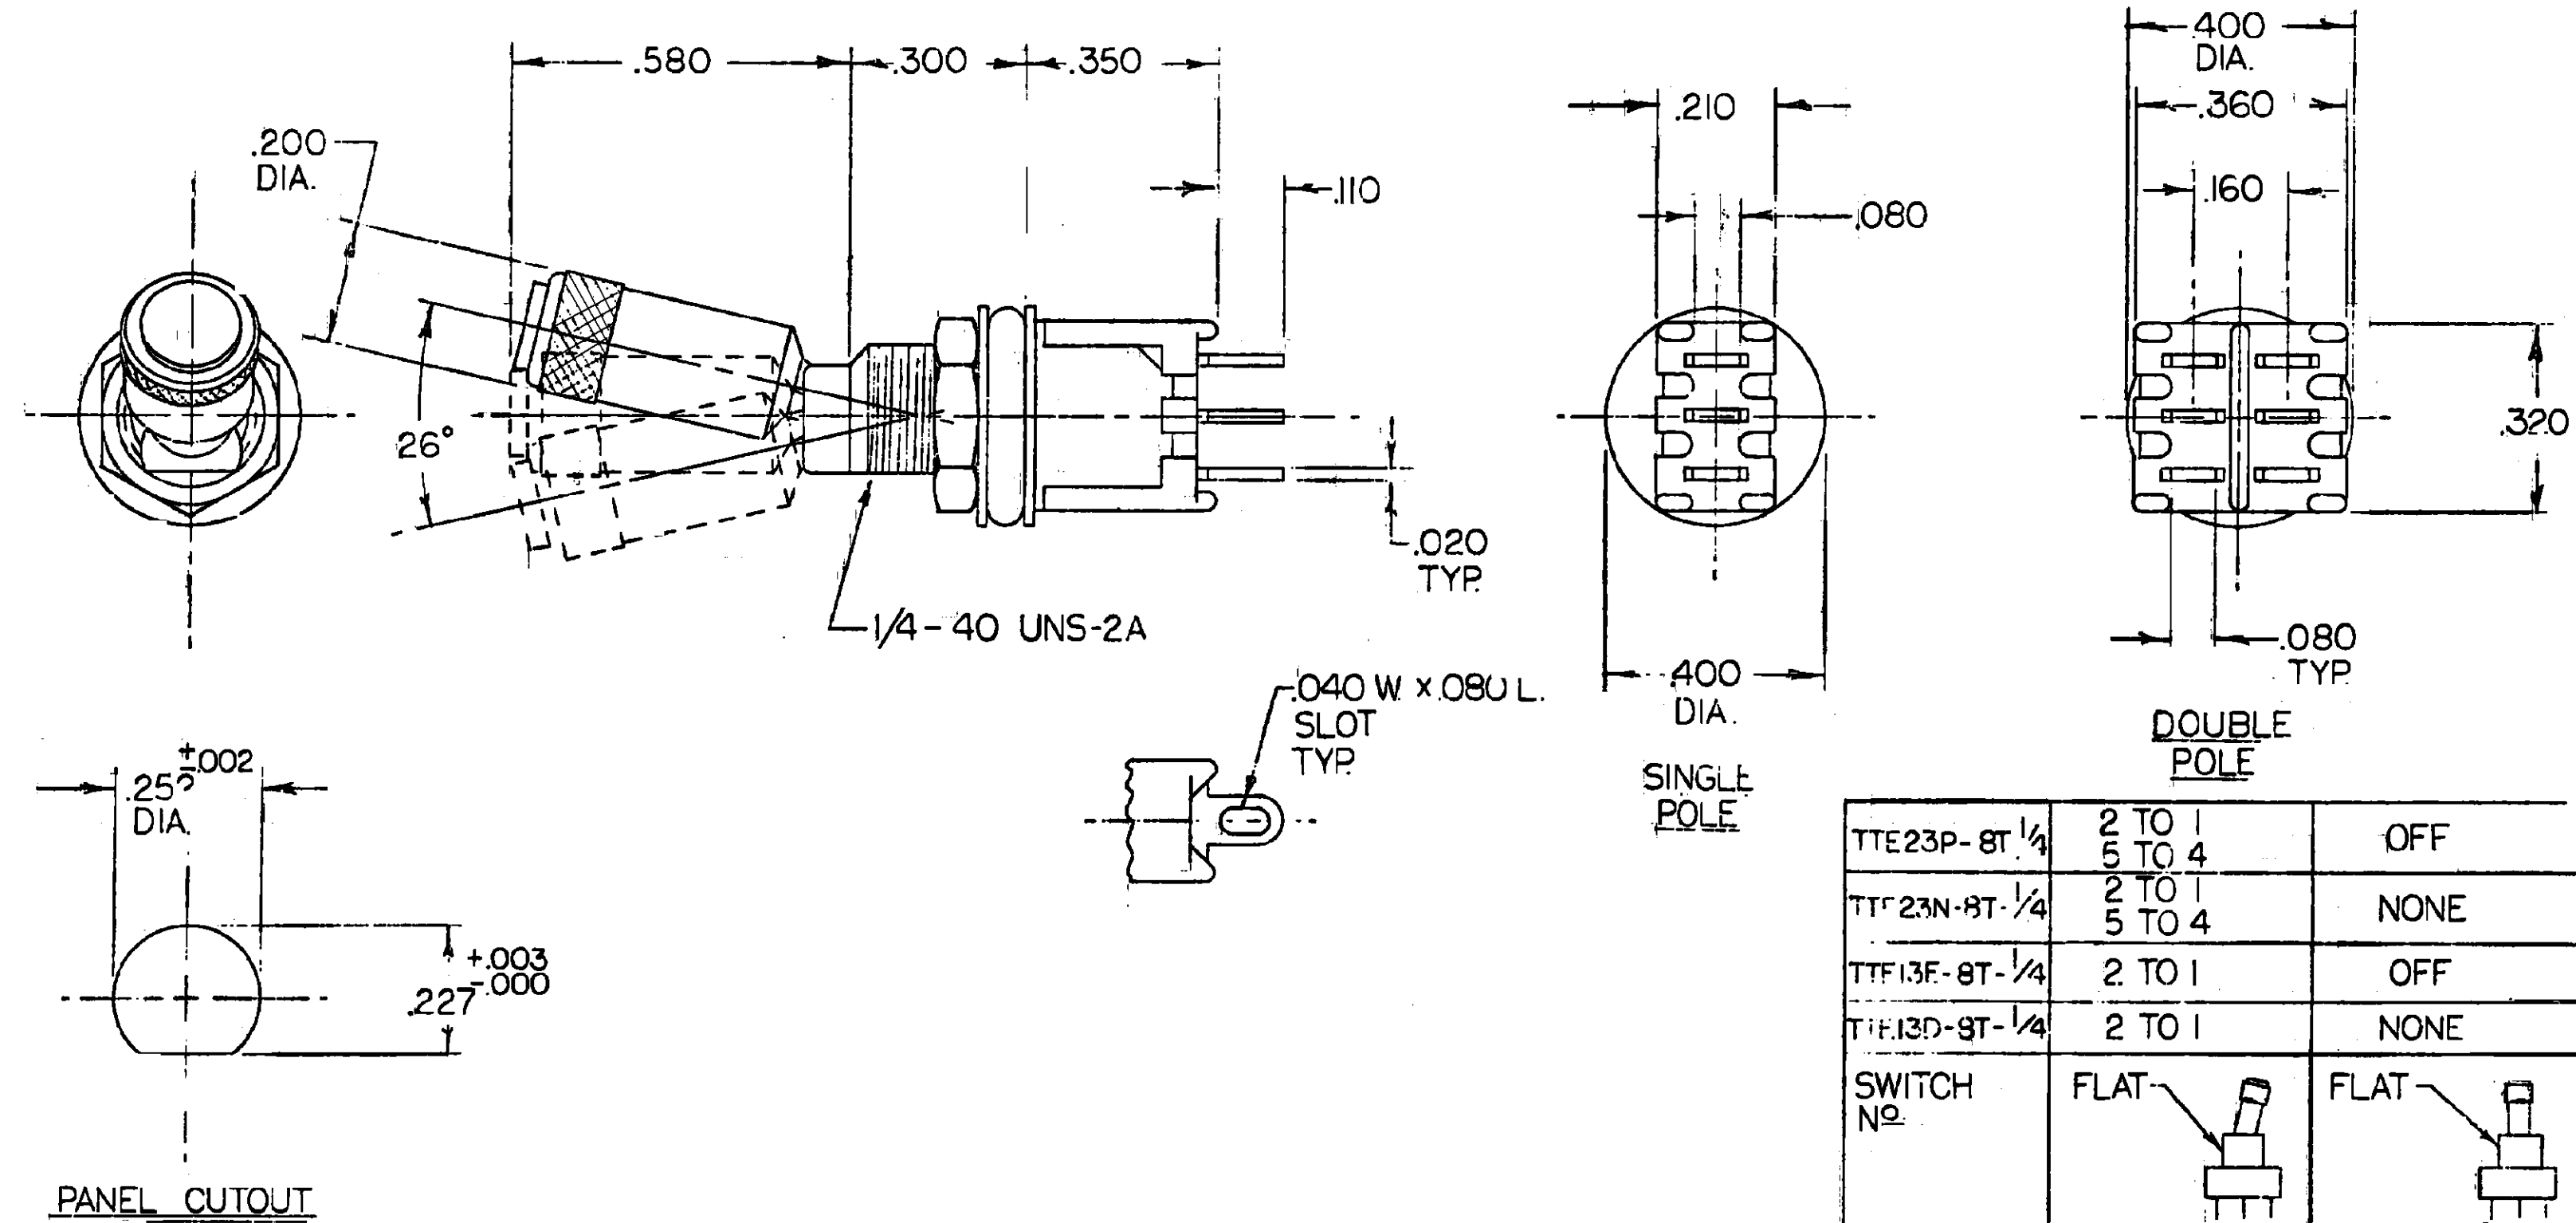

REVISIONS			
REV	DESCRIPTION	DATE	APPROVED
D	0G3C-0194-05	27MAR07	MZ

SINGLE POLE

DOUBLE POLE

TTE23P-8T 1/4	2 TO 1 5 TO 4	OFF	2 TO 3 5 TO 6
TTF23N-8T 1/4	2 TO 1 5 TO 4	NONE	2 TO 3 5 TO 6
TTF13F-8T 1/4	2 TO 1	OFF	2 TO 3
TTF13D-8T 1/4	2 TO 1	NONE	2 TO 3
SWITCH No.	FLAT	FLAT	FLAT

TERMINALS CONNECTED WHEN TOGGLE IS IN POSITION SHWN  
 NOTE: TERMINAL DESIGNATION NUMBERS ARE FOR REFERENCE ONLY AND DO NOT APPEAR ON SWITCHES NO'S 4 5 6 FOR C.P. VERSION ONLY.

AUGAT D/N 40210

INSPECT PER ALCO QAS 100	
SYMBOL	A.Q.L.
□	CRITICAL
△	MAJOR
NONE	MINOR

CUSTOMER DRAWING - TOGGLE SWITCH  
 SEALED SP & DP  
 TTE13(\*)-8T 1/4

SIZE: SC. NO. CI DWG. NO. 1437563-6 REV. D  
 SCALE: 4/1 SHEET OF 1

DISTRIBUTION									
1	2	3	4	5	6	7	8	9	10

4

3

2

1