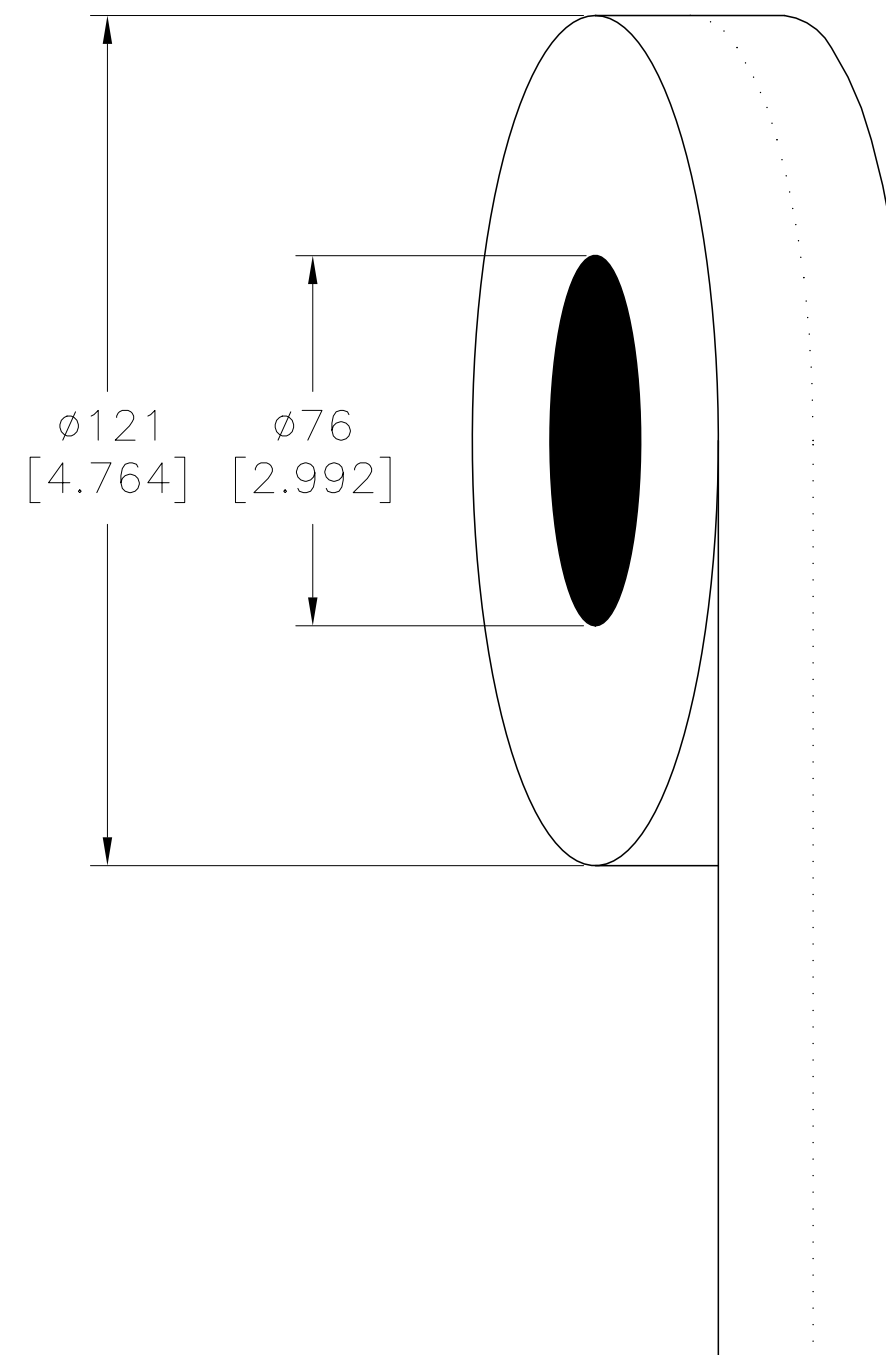

REVISIONS					
P	LTR	DESCRIPTION	DATE	DWN	APVD
	A	NEW DRAWING	08MAY2020	GK	DB

LABEL AND LINER DESIGN

PRESENTATION

All dimensions in mm [Inch]

TE PN: 160892-000

OUTSIDE WOUND (BACK SLIT CENTRED)
LABEL ACROSS: 1
PER ROLL QTY: 30.48m / 100 feet

MATERIAL	POLYVINYL FLUORIDE (TEDLAR®)
ADHESIVE TYPE	PERMANENT ACRYLIC
LINEAR	BROWN KRAFT

TOLERANCES mm [INCH]	
LABEL HEIGHT:	±0.3 [.012]
LABEL WIDTH:	±0.3 [.012]
WEB WIDTH:	±0.8 [.031]
VERTICAL REPEAT:	±0.8 [.031]*
HORIZONTAL REPEAT:	±0.8 [.031]*
PRINT POSITIONING:	±0.8 [.031]*
LEFT MARGIN:	±0.4 [.016]
QUANTITY:	-0 % +2 %
*NON ACCUMULATING	

THIS DRAWING IS A CONTROLLED DOCUMENT.	
DIMENSIONS: mm [INCHES]	TOLERANCES UNLESS OTHERWISE SPECIFIED:
	0 PLC ±
	1 PLC ±
	2 PLC ±
	3 PLC ±
	4 PLC ±
	ANGLES ±
MATERIAL SEE TABLE	FINISH GLOSS

DWN GOPALAKRISHNA HV 12MAY2020	CHK D.BURGAT 12MAY2020	APVD D.BURGAT 12MAY2020	NAME TE Connectivity
PRODUCT SPEC TTDS-005		TEDLAR® LABEL - WHITE - CONTINUOUS 25.4mm x 30.4m (1inch x 100ft)	
APPLICATION SPEC	SIZE A2	CAGE CODE FB1U7	DRAWING NO TTVF100WE-100
WEIGHT 106g	RESTRICTED TO	SCALE NTS	SHEET 1 of 1
CUSTOMER DRAWING	REV A		