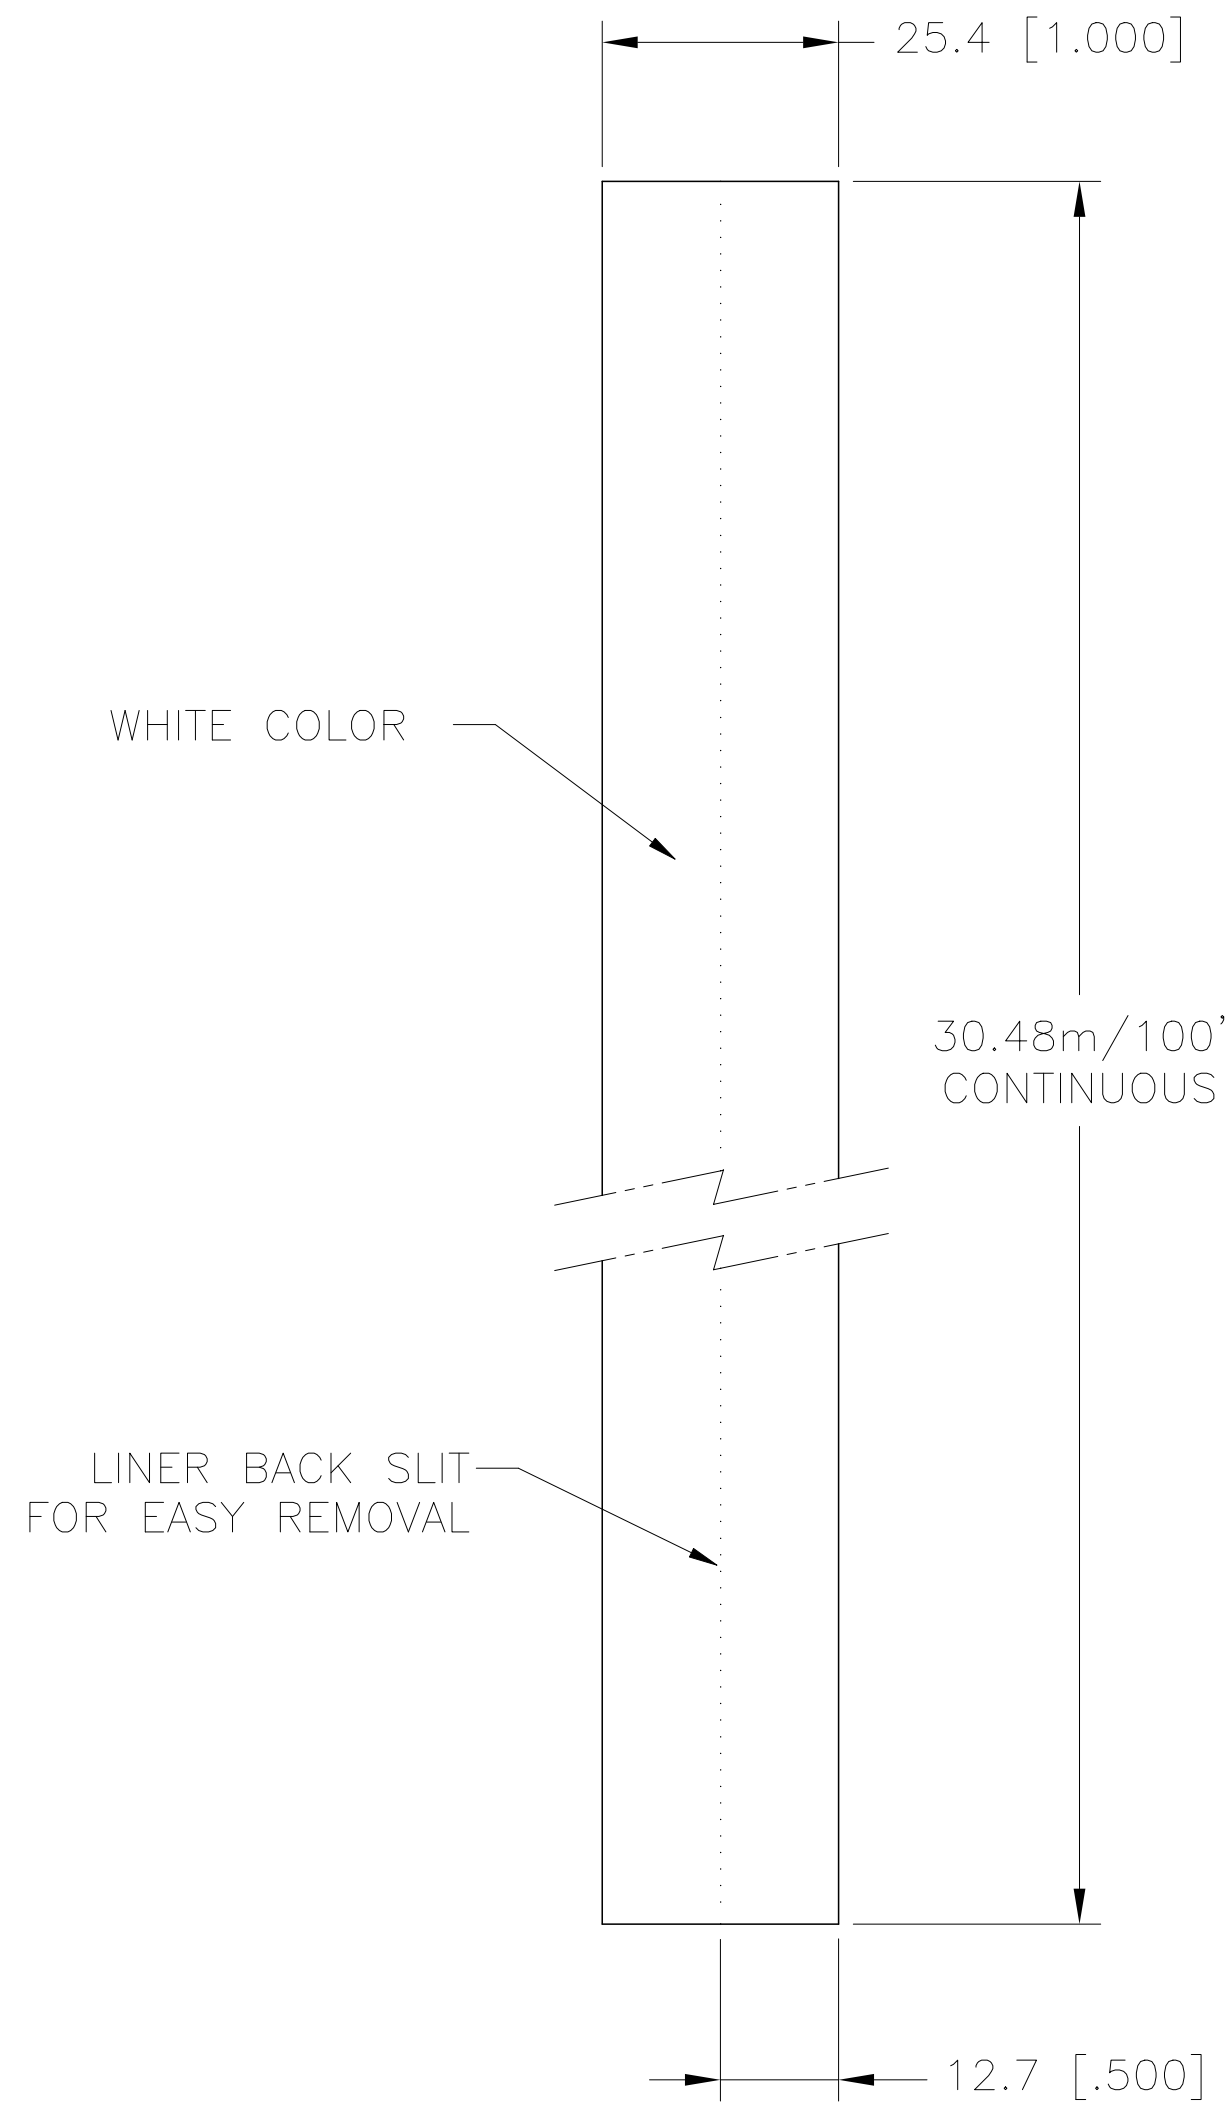

REVISIONS					
P	LTR	DESCRIPTION	DATE	DWN	APVD
	A	NEW DRAWING	08MAY2020	GK	DB

LABEL AND LINER DESIGN

PRESENTATION

All dimensions in mm [Inch]

TE PN: 160892-000

OUTSIDE WOUND (BACK SLIT CENTRED)
LABEL ACROSS: 1
PER ROLL QTY: 30.48m / 100 feet

MATERIAL	POLYVINYL FLUORIDE (TEDLAR®)
ADHESIVE TYPE	PERMANENT ACRYLIC
LINEAR	BROWN KRAFT

TOLERANCES mm [INCH]	
LABEL HEIGHT:	±0.3 [.012]
LABEL WIDTH:	±0.3 [.012]
WEB WIDTH:	±0.8 [.031]
VERTICAL REPEAT:	±0.8 [.031]*
HORIZONTAL REPEAT:	±0.8 [.031]*
PRINT POSITIONING:	±0.8 [.031]*
LEFT MARGIN:	±0.4 [.016]
QUANTITY:	-0 % +2 %
*NON ACCUMULATING	

THIS DRAWING IS A CONTROLLED DOCUMENT.	
DIMENSIONS: mm [INCHES]	TOLERANCES UNLESS OTHERWISE SPECIFIED:
	0 PLC ±
	1 PLC ±
	2 PLC ±
	3 PLC ±
	4 PLC ±
	ANGLES ±
MATERIAL SEE TABLE	FINISH GLOSS

DWN GOPALAKRISHNA HV 12MAY2020	CHK D.BURGAT 12MAY2020	APVD D.BURGAT 12MAY2020	NAME TE Connectivity
PRODUCT SPEC TTDS-005		TEDLAR® LABEL - WHITE - CONTINUOUS 25.4mm x 30.4m (1inch x 100ft)	
APPLICATION SPEC	SIZE A2	CAGE CODE FB1U7	DRAWING NO TTVF100WE-100
WEIGHT 106g	RESTRICTED TO	SCALE NTS	SHEET 1 of 1
CUSTOMER DRAWING	REV A		