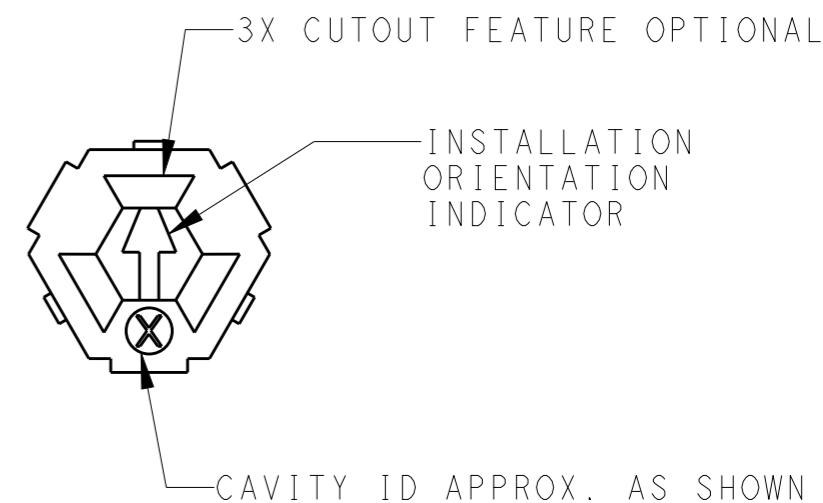

1. USED WITH DT04-3P-\*\*\*\*(\*\*\*\*= ALL MODIFICATIONS)  
CONSULT FACTORY FOR MODIFICATION AND APPLICATION.

NOTES:

THIS DRAWING IS A CONTROLLED DOCUMENT.		DWN A.LEE	04FEB1999														
DIMENSIONS: INCHES [mm]		CHK S.THEIS	08FEB1999														
TOLERANCES UNLESS OTHERWISE SPECIFIED:		APVD S.THEIS	08FEB1999	NAME WEDGE LOCK 3 WAY RECEPTACLE DT SERIES													
<table border="0"> <tr><td>0 PLC</td><td>±-</td></tr> <tr><td>1 PLC</td><td>±-</td></tr> <tr><td>2 PLC</td><td>±-</td></tr> <tr><td>3 PLC</td><td>±0.20 [0.51]</td></tr> <tr><td>4 PLC</td><td>±-</td></tr> <tr><td>ANGLES</td><td>±0°30'0"</td></tr> </table>		0 PLC	±-	1 PLC	±-	2 PLC	±-	3 PLC	±0.20 [0.51]	4 PLC	±-	ANGLES	±0°30'0"	PRODUCT SPEC -		SIZE A3	
0 PLC	±-																
1 PLC	±-																
2 PLC	±-																
3 PLC	±0.20 [0.51]																
4 PLC	±-																
ANGLES	±0°30'0"																
MATERIAL PBT30%GF GREEN		APPLICATION SPEC -		CAGE CODE 4AFU8													
FINISH -		WEIGHT 0.53g		DRAWING NO G-W3P													
		CUSTOMER DRAWING		RESTRICTED TO -													
		SCALE 4:1		SHEET 1 OF 1													
				REV C1													