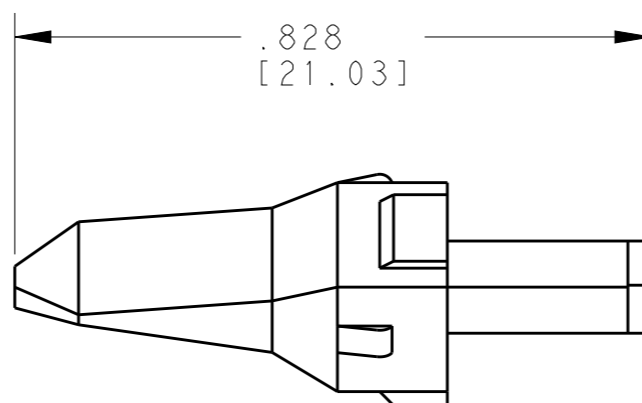

1. USED WITH DT04-3P-\*\*\*\*(\*\*\*\*= ALL MODIFICATIONS)  
CONSULT FACTORY FOR MODIFICATION AND APPLICATION.

NOTES:

THIS DRAWING IS A CONTROLLED DOCUMENT.		DWN A.LEE	04FEB1999														
DIMENSIONS: INCHES [mm]		CHK S.THEIS	08FEB1999														
TOLERANCES UNLESS OTHERWISE SPECIFIED:		APVD S.THEIS	08FEB1999	NAME WEDGE LOCK 3 WAY RECEPTACLE DT SERIES													
<table border="0"> <tr><td>0 PLC</td><td>±-</td></tr> <tr><td>1 PLC</td><td>±-</td></tr> <tr><td>2 PLC</td><td>±-</td></tr> <tr><td>3 PLC</td><td>±0.20 [0.51]</td></tr> <tr><td>4 PLC</td><td>±-</td></tr> <tr><td>ANGLES</td><td>±0°30'0"</td></tr> </table>		0 PLC	±-	1 PLC	±-	2 PLC	±-	3 PLC	±0.20 [0.51]	4 PLC	±-	ANGLES	±0°30'0"	PRODUCT SPEC -		SIZE A3	
0 PLC	±-																
1 PLC	±-																
2 PLC	±-																
3 PLC	±0.20 [0.51]																
4 PLC	±-																
ANGLES	±0°30'0"																
MATERIAL PBT30%GF GREEN		APPLICATION SPEC -		CAGE CODE 4AFU8													
FINISH -		WEIGHT 0.53g		DRAWING NO G-W3P													
		CUSTOMER DRAWING		RESTRICTED TO -													
		SCALE 4:1		SHEET 1 OF 1													
				REV C1													