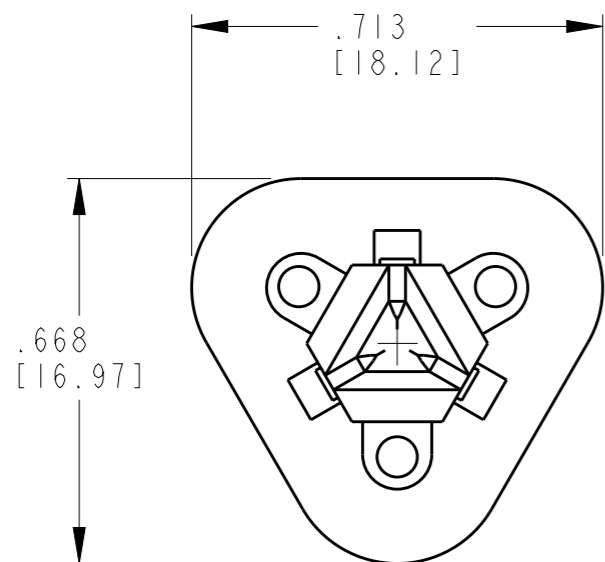

TE INTERNAL PN	DEUTSCH PN
W3S	W3S

2. MATERIAL: PBT 30% GF (ORANGE)

1. THIS WEDGE MAY BE USED WITH DT06-3S-XXXX PLUG (XXXX = ALL MODIFICATIONS). CONSULT FACTORY FOR MODIFICATION AND APPLICATION.

NOTES:

THIS DRAWING IS A CONTROLLED DOCUMENT.		DWN A. LEE 04FEB1997	 TE Connectivity WEDGE LOCK FOR 3 WAY PLUG STANDARD TYPE DT SERIES			
DIMENSIONS: INCHES [mm]		CHK B. BYFORD 14NOV2008				
		APVD S. BEARD 13NOV2008				
TOLERANCES UNLESS OTHERWISE SPECIFIED:		PRODUCT SPEC	NAME			
0 PLC ±		-	-			
1 PLC ±		APPLICATION SPEC	-			
2 PLC ±		-	SIZE	CAGE CODE	DRAWING NO	RESTRICTED TO
3 PLC ± .025 [0.64]		-	A3	4AFU8	W3S	-
4 PLC ±		WEIGHT	0.97 g			
ANGLES ± ±0°30'0"		CUSTOMER DRAWING	SCALE 3:1 SHEET 1 OF 1 REV E			
MATERIAL	FINISH					
2	-					