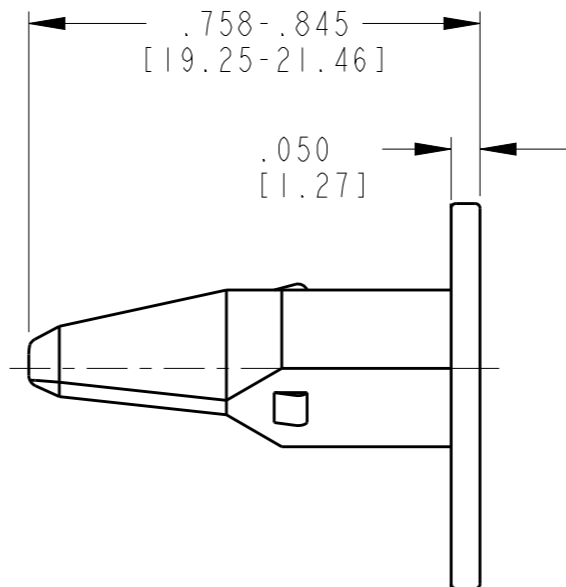

TE INTERNAL PN	DEUTSCH PN
W3S	W3S

2. MATERIAL: PBT 30% GF (ORANGE)

1. THIS WEDGE MAY BE USED WITH DT06-3S-XXXX PLUG (XXXX = ALL MODIFICATIONS). CONSULT FACTORY FOR MODIFICATION AND APPLICATION.

NOTES:

THIS DRAWING IS A CONTROLLED DOCUMENT.		DWN A. LEE 04FEB1997	 TE Connectivity WEDGE LOCK FOR 3 WAY PLUG STANDARD TYPE DT SERIES			
DIMENSIONS: INCHES [mm]		CHK B. BYFORD 14NOV2008				
		APVD S. BEARD 13NOV2008				
TOLERANCES UNLESS OTHERWISE SPECIFIED:		PRODUCT SPEC	NAME			
0 PLC ±		-	-			
1 PLC ±		APPLICATION SPEC	-			
2 PLC ±		-	SIZE	CAGE CODE	DRAWING NO	RESTRICTED TO
3 PLC ± .025 [0.64]		-	A3	4AFU8	W3S	-
4 PLC ±		WEIGHT	0.97 g			
ANGLES ± ±0°30'0"		CUSTOMER DRAWING	SCALE 3:1 SHEET 1 OF 1 REV E			
MATERIAL	FINISH					
2	-					