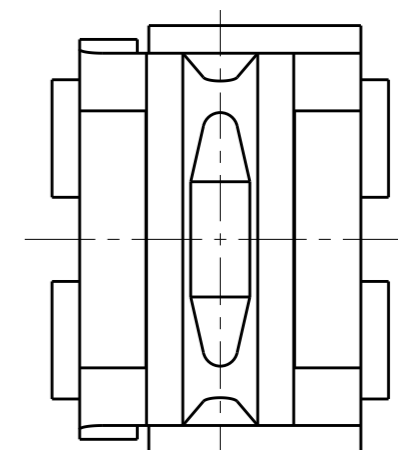

4

3

2

1

THIS DRAWING IS UNPUBLISHED. RELEASED FOR PUBLICATION 2014  
© COPYRIGHT 2014 TE CONNECTIVITY ALL RIGHTS RESERVED.

LOC	DIST	REVISIONS			
P	LTR	DESCRIPTION	DATE	DWN	APVD
-	-	NC	NEW RELEASE PER EO A09299	2/9/90	CW JA
		A	REVISED PER EO PI5887	2/15/99	ST RDR
		B	REVISED PER ECO-14-003390	3/26/14	RLM DM

CUTOUT FEATURE OPTIONAL

1. USED WITH DT04-4P-\*\*\*\* (\*\*\*\* = ALL MODIFICATIONS). CONSULT FACTORY FOR MODIFICATION AND APPLICATION.

THIS DRAWING IS A CONTROLLED DOCUMENT.		DWN R. MESSENGER 08 JAN 2014																
DIMENSIONS: INCHES [mm]		CHK R. MESSENGER 09 JAN 2014																
TOLERANCES UNLESS OTHERWISE SPECIFIED:		APVD D. MEYER 20 FEB 2014	NAME WEDGE LOCK 4 WAY RECEPTACLE DT SERIES															
<table border="0"> <tr><td>0 PLC</td><td>±-</td></tr> <tr><td>1 PLC</td><td>±-</td></tr> <tr><td>2 PLC</td><td>±-</td></tr> <tr><td>3 PLC</td><td>±0.010 [0.25]</td></tr> <tr><td>4 PLC</td><td>±-</td></tr> <tr><td>ANGLES</td><td>±0°30'0"</td></tr> </table>		0 PLC	±-	1 PLC	±-	2 PLC	±-	3 PLC	±0.010 [0.25]	4 PLC	±-	ANGLES	±0°30'0"	PRODUCT SPEC -	SIZE A3	CAGE CODE 4AFU8	DRAWING NO C-W4P	RESTRICTED TO -
0 PLC	±-																	
1 PLC	±-																	
2 PLC	±-																	
3 PLC	±0.010 [0.25]																	
4 PLC	±-																	
ANGLES	±0°30'0"																	
MATERIAL PLASTIC GREEN	FINISH -	APPLICATION SPEC -	WEIGHT 0.48 g	CUSTOMER DRAWING		SCALE 6:1	SHEET 1	OF 1	REV B									