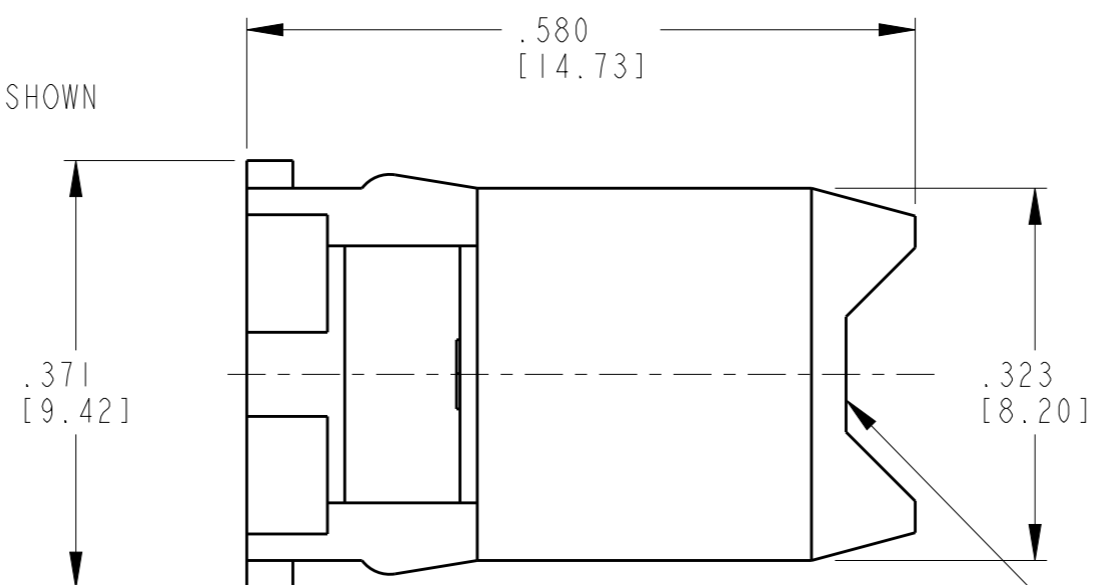

CUTOUT FEATURE OPTIONAL

1. USED WITH DT04-4P-\*\*\*\* (\*\*\*\* = ALL MODIFICATIONS). CONSULT FACTORY FOR MODIFICATION AND APPLICATION.

THIS DRAWING IS A CONTROLLED DOCUMENT.		DWN R. MESSENGER 08 JAN 2014																
DIMENSIONS: INCHES [mm]		CHK R. MESSENGER 09 JAN 2014																
TOLERANCES UNLESS OTHERWISE SPECIFIED:		APVD D. MEYER 20 FEB 2014	NAME WEDGE LOCK 4 WAY RECEPTACLE DT SERIES															
<table border="0"> <tr><td>0 PLC</td><td>±-</td></tr> <tr><td>1 PLC</td><td>±-</td></tr> <tr><td>2 PLC</td><td>±-</td></tr> <tr><td>3 PLC</td><td>±0.010 [0.25]</td></tr> <tr><td>4 PLC</td><td>±-</td></tr> <tr><td>ANGLES</td><td>±0°30'0"</td></tr> </table>		0 PLC	±-	1 PLC	±-	2 PLC	±-	3 PLC	±0.010 [0.25]	4 PLC	±-	ANGLES	±0°30'0"	PRODUCT SPEC -	SIZE A3	CAGE CODE 4AFU8	DRAWING NO C-W4P	RESTRICTED TO -
0 PLC	±-																	
1 PLC	±-																	
2 PLC	±-																	
3 PLC	±0.010 [0.25]																	
4 PLC	±-																	
ANGLES	±0°30'0"																	
MATERIAL PLASTIC GREEN	FINISH -	APPLICATION SPEC -	WEIGHT 0.48 g	CUSTOMER DRAWING		SCALE 6:1	SHEET 1	OF 1	REV B									