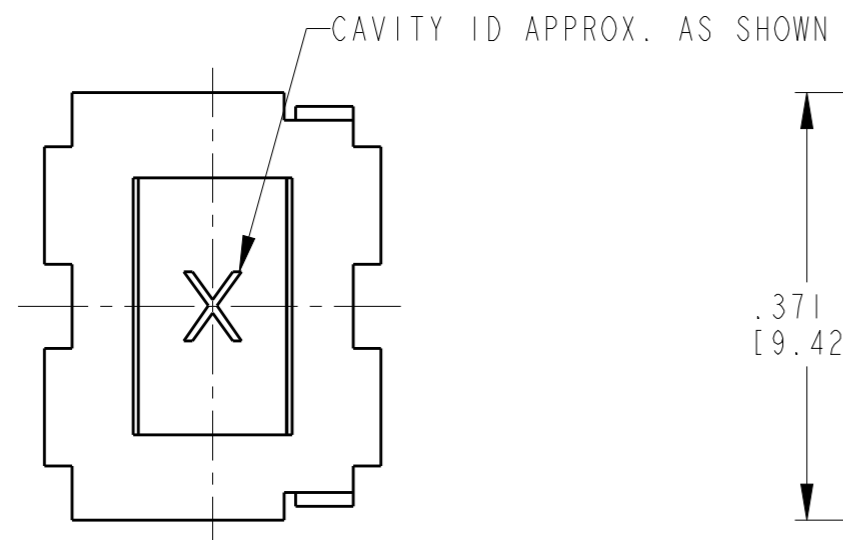

CUTOUT FEATURE OPTIONAL

1. USED WITH DT04-4P-\*\*\*\* (\*\*\*\* = ALL MODIFICATIONS). CONSULT FACTORY FOR MODIFICATION AND APPLICATION.

THIS DRAWING IS A CONTROLLED DOCUMENT.		DWN R. MESSENGER 08 JAN 2014																
DIMENSIONS: INCHES [mm]		CHK R. MESSENGER 09 JAN 2014																
TOLERANCES UNLESS OTHERWISE SPECIFIED:		APVD D. MEYER 20 FEB 2014	NAME WEDGE LOCK 4 WAY RECEPTACLE DT SERIES															
<table border="0"> <tr><td>0 PLC</td><td>±-</td></tr> <tr><td>1 PLC</td><td>±-</td></tr> <tr><td>2 PLC</td><td>±-</td></tr> <tr><td>3 PLC</td><td>±0.010 [0.25]</td></tr> <tr><td>4 PLC</td><td>±-</td></tr> <tr><td>ANGLES</td><td>±0°30'0"</td></tr> </table>		0 PLC	±-	1 PLC	±-	2 PLC	±-	3 PLC	±0.010 [0.25]	4 PLC	±-	ANGLES	±0°30'0"	PRODUCT SPEC -	SIZE A3	CAGE CODE 4AFU8	DRAWING NO C-W4P	RESTRICTED TO -
0 PLC	±-																	
1 PLC	±-																	
2 PLC	±-																	
3 PLC	±0.010 [0.25]																	
4 PLC	±-																	
ANGLES	±0°30'0"																	
MATERIAL PLASTIC GREEN	FINISH -	APPLICATION SPEC -	WEIGHT 0.48 g	CUSTOMER DRAWING		SCALE 6:1	SHEET 1	OF 1	REV B									