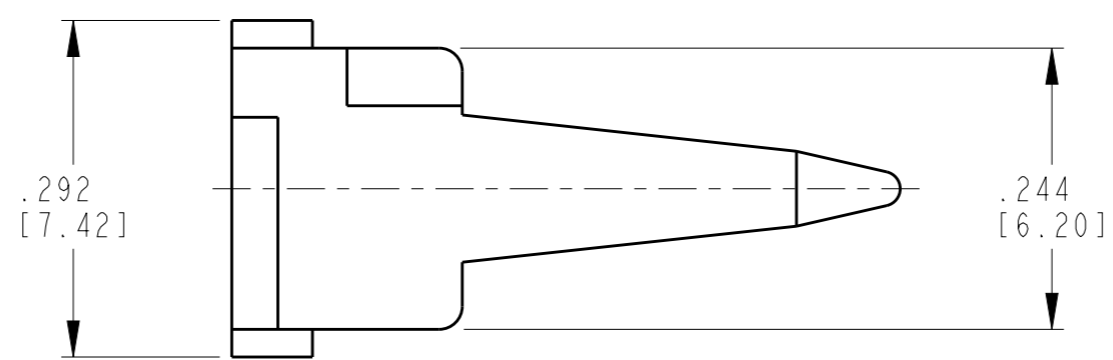

CUTOUT FEATURE OPTIONAL

1. USED WITH DT04-4P-\*\*\*\* (\*\*\*\* = ALL MODIFICATIONS). CONSULT FACTORY FOR MODIFICATION AND APPLICATION.

THIS DRAWING IS A CONTROLLED DOCUMENT.		DWN R. MESSENGER 08 JAN 2014																
DIMENSIONS: INCHES [mm]		CHK R. MESSENGER 09 JAN 2014																
TOLERANCES UNLESS OTHERWISE SPECIFIED:		APVD D. MEYER 20 FEB 2014	NAME WEDGE LOCK 4 WAY RECEPTACLE DT SERIES															
<table border="0"> <tr><td>0 PLC</td><td>±-</td></tr> <tr><td>1 PLC</td><td>±-</td></tr> <tr><td>2 PLC</td><td>±-</td></tr> <tr><td>3 PLC</td><td>±0.010 [0.25]</td></tr> <tr><td>4 PLC</td><td>±-</td></tr> <tr><td>ANGLES</td><td>±0°30'0"</td></tr> </table>		0 PLC	±-	1 PLC	±-	2 PLC	±-	3 PLC	±0.010 [0.25]	4 PLC	±-	ANGLES	±0°30'0"	PRODUCT SPEC -	SIZE A3	CAGE CODE 4AFU8	DRAWING NO C-W4P	RESTRICTED TO -
0 PLC	±-																	
1 PLC	±-																	
2 PLC	±-																	
3 PLC	±0.010 [0.25]																	
4 PLC	±-																	
ANGLES	±0°30'0"																	
MATERIAL PLASTIC GREEN	FINISH -	APPLICATION SPEC -	WEIGHT 0.48 g	CUSTOMER DRAWING		SCALE 6:1	SHEET 1	OF 1	REV B									