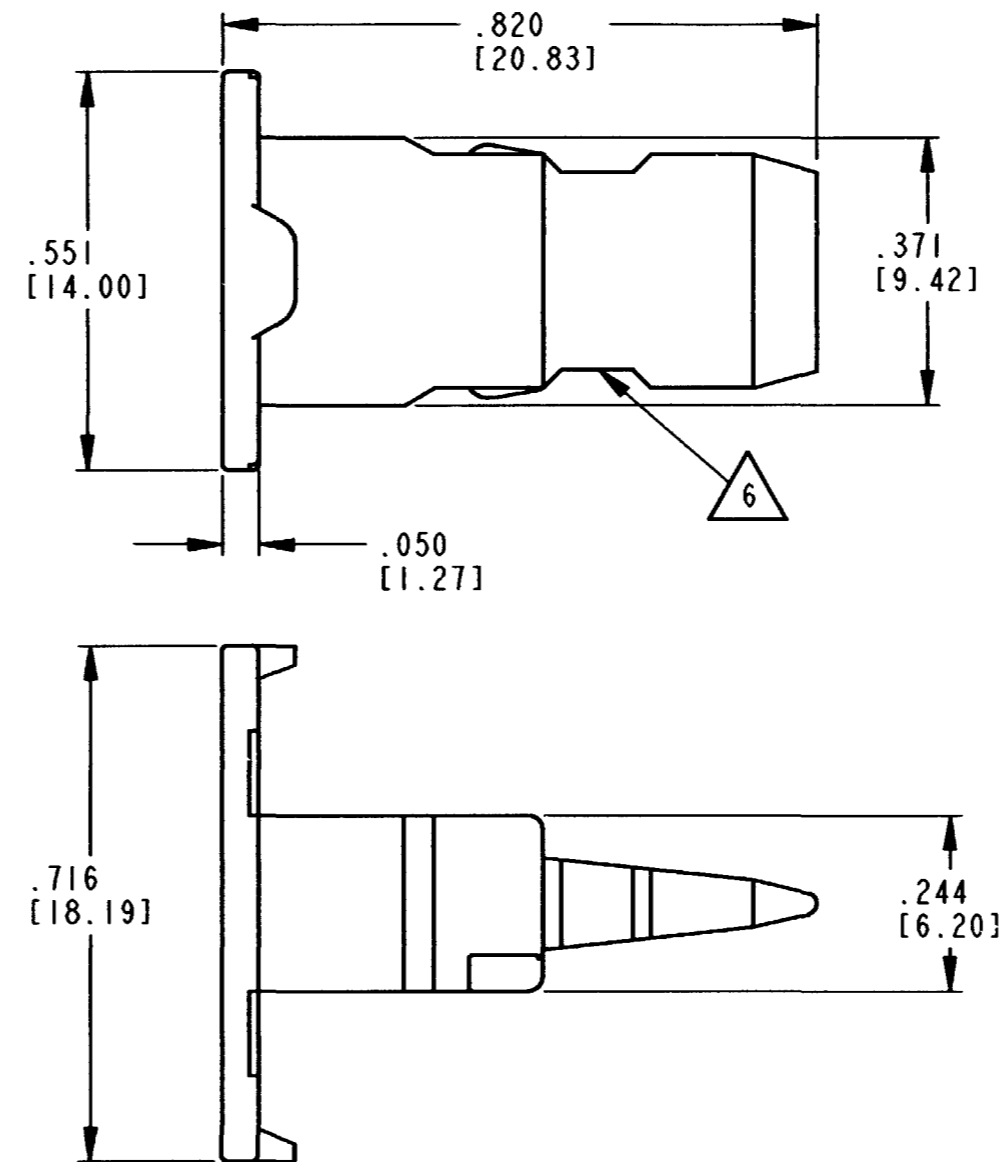

- △ 6. CUTOUT FEATURE OPTIONAL, 2 PLACES.
- 5. MATERIAL: PLASTIC; COLOR: GREEN
- 4. W4S-P012 WEDGE IS USED WITH DT04-4S-P012.
- 3. CONSULT FACTORY FOR APPLICATION.
- 2. DIMENSIONS ARE ±.025[.64] UNLESS OTHERWISE SPECIFIED.

NOTES: 1. ALL DIMENSIONS ARE IN INCHES [MILLIMETERS].

| SIGNATURE & DATE | |
|------------------|-----------------------------|
| DR | H. TRAN NOV-20-96 |
| CHK | <i>[Signature]</i> 11/14/08 |
| PE | <i>[Signature]</i> 11/13/08 |
| APPD | <i>[Signature]</i> 11-13-08 |
| SCALE | 4:1 WT |

WEDGE LOCK
FOR
4 CONTACT PLUG
DT SERIES

ENVELOPE

| | |
|---|-----------------------|
| EP | MATL. CODE |
| 3850 INDUSTRIAL AVE. HEMET, CA 92545 | |
| B | W4S-P012 |
| DWG SIZE | CODE 11139 SHEET OF |

X-ON Electronics