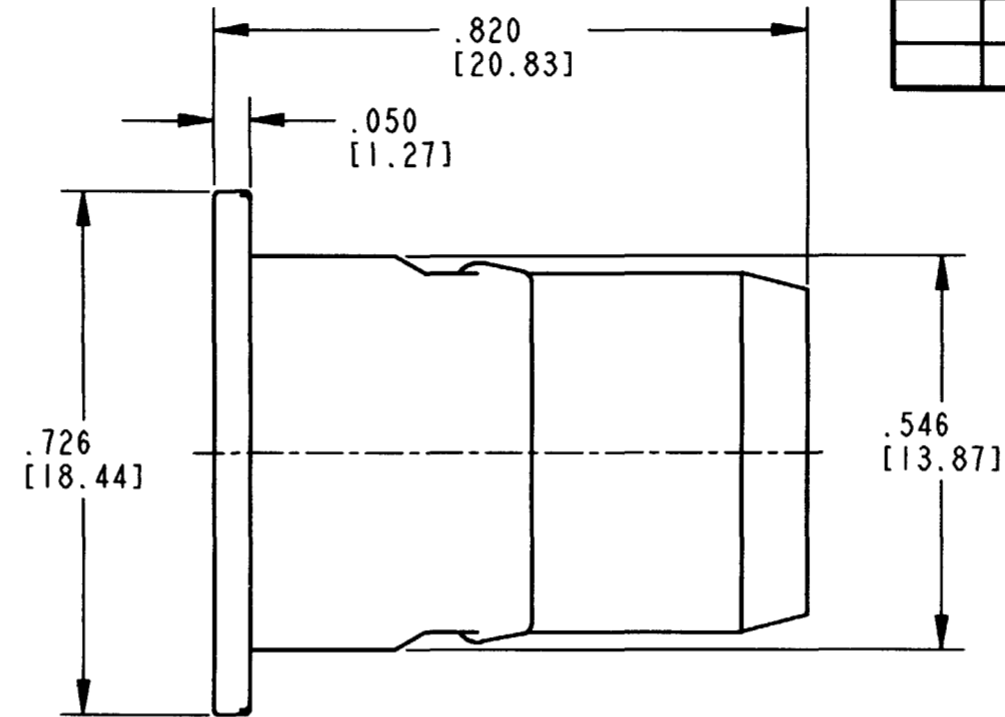

- 4. W6S WEDGE USED WITH DT06-6S PLUG.
- 3. CONSULT FACTORY FOR APPLICATION.
- 2. DIMENSIONS ARE  $\pm .025$  [ .64 ] UNLESS OTHERWISE SPECIFIED.

NOTES: 1. ALL DIMENSIONS ARE IN INCHES [MILLIMETERS].

| SIGNATURE & DATE |                             |
|------------------|-----------------------------|
| DR               | X. SANCHEZ 07NOV01          |
| CHK              | <i>[Signature]</i> 11/26/01 |
| PE               | <i>[Signature]</i> 11/26/01 |
| APPD             | <i>[Signature]</i> 11-14-01 |
| SCALE            | NONE WT _____               |

WEDGE LOCK  
FOR  
6 WAY PLUG  
COLOR; ORANGE  
DT SERIES

ENVELOPE

|   |                       |
|---|-----------------------|
| CP  | MATL. CODE            |
| <b>The Deutsch Company</b><br>DEUTSCH I.P.D.<br>3850 INDUSTRIAL AVE.<br>HEMET, CALIF. 92545 |                       |
| <b>B</b>  | <b>W6S</b>            |
| DWG SIZE  | CODE 11139 SHEET   OF |