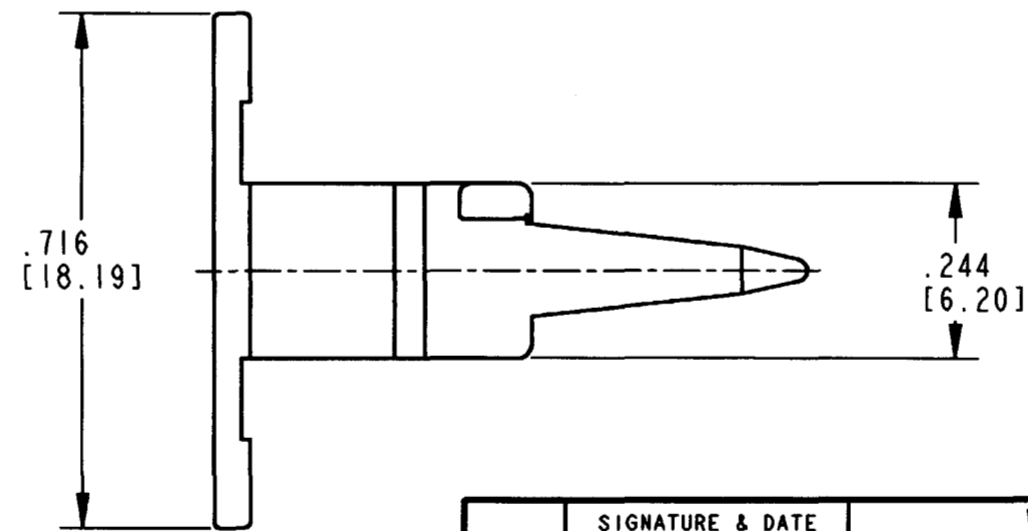

- 4. W6S WEDGE USED WITH DT06-6S PLUG.
- 3. CONSULT FACTORY FOR APPLICATION.
- 2. DIMENSIONS ARE  $\pm .025$  [ .64 ] UNLESS OTHERWISE SPECIFIED.

NOTES: 1. ALL DIMENSIONS ARE IN INCHES [MILLIMETERS].

| SIGNATURE & DATE |                             |
|------------------|-----------------------------|
| DR               | X. SANCHEZ 07NOV01          |
| CHK              | <i>[Signature]</i> 11/26/01 |
| PE               | <i>[Signature]</i> 11/26/01 |
| APPD             | <i>[Signature]</i> 11-14-01 |
| SCALE            | NONE WT _____               |

WEDGE LOCK  
FOR  
6 WAY PLUG  
COLOR; ORANGE  
DT SERIES

ENVELOPE

|   |                       |
|---|-----------------------|
| CP  | MATL. CODE            |
| <b>The Deutsch Company</b><br>DEUTSCH I.P.D.<br>3850 INDUSTRIAL AVE.<br>HEMET, CALIF. 92545 |                       |
| <b>B</b>  | <b>W6S</b>            |
| DWG SIZE  | CODE 11139 SHEET   OF |