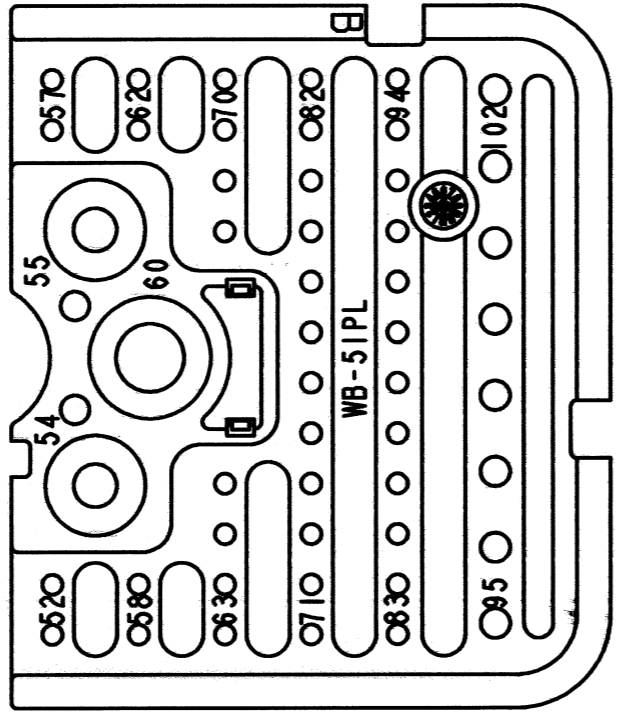

2. DIMENSION TOLERANCE: ±.025 [.64].

1. DIMENSIONS ARE IN INCHES [mm].

NOTES: UNLESS OTHERWISE SPECIFIED.

5

PART NUMBER	COLOR
WB-51PAL	GREY
WB-51PBL	BLACK
WB-51PCL	GREEN
WB-51PDL	BROWN

SIGNATURE & DATE	
DR	J. APOSTOL 14DEC2012
CHK	<i>[Signature]</i> 12/18/12
PE	<i>[Signature]</i> 12/18/12
APPD	<i>[Signature]</i> 12/18/12
SCALE NONE WT 28g	

WEDGE LOCK, RCPT, LEFT
"A" THRU "D" KEY
51 CONTACTS
DRB SERIES

ENVELOPE

EP 046	MATL. CODE
3850 INDUSTRIAL AVE. HEMET, CA 92545	
B	WB-51P*L
DWG SIZE	CODE 11139 SHEET 1 OF 2

REV
A
WB-51P*L

REVISIONS			
SYM	DESCRIPTION	DATE	APPROVED
A	SEE SHEET 1	12/18/12	Dm

WB-51PAL
KEY: A

WB-51PBL
KEY: B

WB-51PCL
KEY: C

WB-51PDL
KEY: D

NOTES: SEE SHEET 1

SIGNATURE & DATE	
DR	J. APOSTOL 14DEC2012
CHK	<i>[Signature]</i> 12/18/12
PE	<i>[Signature]</i> 12/18/12
APPD	<i>[Signature]</i> 12/18/12
SCALE	NONE 1/2" SEE SHEET 1

WEDGE LOCK, RCPT, LEFT
"A" THRU "D" KEY
51 CONTACTS
DRB SERIES

ENVELOPE

EP 046	MATL. CODE
3850 INDUSTRIAL AVE. HEMET, CA 92545	
B	WB-51P*L
DWG SIZE	CODE 11139 SHEET 2 OF 2

X-ON Electronics

Largest Supplier of Electrical and Electronic Components