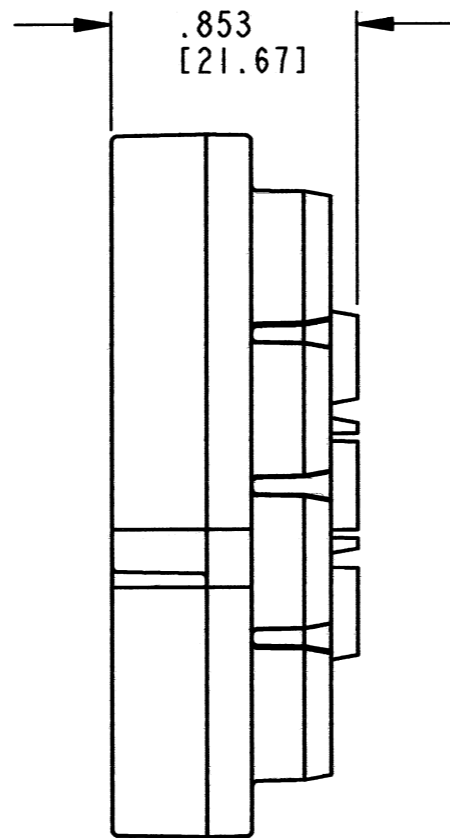

REV
A

WB-51P*L

REVISIONS

SYM	DESCRIPTION	DATE	APPROVED
NC	NEW RELEASE PER E.O. P21196	11-18-11	R.D.R.
A	REVISED PER E.O. P21520	12/18/12	Dm

5 SEE SHEET 2 FOR KEY ARRANGEMENTS.

4. MATERIAL: PLASTIC

3. THIS WEDGE LOCK MATES WITH DRB12-102P*(N)E-**** RECEPTACLE (**** = ALL MODIFICATIONS). CONSULT FACTORY FOR MODS.

2. DIMENSION TOLERANCE: ±.025 [.64].

1. DIMENSIONS ARE IN INCHES [mm].

NOTES: UNLESS OTHERWISE SPECIFIED.

5

PART NUMBER	COLOR
WB-51PAL	GREY
WB-51PBL	BLACK
WB-51PCL	GREEN
WB-51PDL	BROWN

SIGNATURE & DATE	
DR	J. APOSTOL 14DEC2012
CHK	<i>[Signature]</i> 12/18/12
PE	<i>[Signature]</i> 12/18/12
APPD	<i>[Signature]</i> 12/18/12
SCALE NONE WT 28g	

WEDGE LOCK, RCPT, LEFT
"A" THRU "D" KEY
51 CONTACTS
DRB SERIES

ENVELOPE

EP 046	MATL. CODE
3850 INDUSTRIAL AVE. HEMET, CA 92545	
B	WB-51P*L
DWG SIZE	CODE 11139 SHEET 1 OF 2

REV
A
WB-51P*L

REVISIONS			
SYM	DESCRIPTION	DATE	APPROVED
A	SEE SHEET 1	12/18/12	Dm

WEDGE LOCK, RCPT, LEFT
"A" THRU "D" KEY
51 CONTACTS
DRB SERIES

ENVELOPE

EP 046	MATL. CODE
3850 INDUSTRIAL AVE. HEMET, CA 92545	
B	WB-51P*L
DWG SIZE	CODE 11139 SHEET 2 OF 2

X-ON Electronics

Largest Supplier of Electrical and Electronic Components