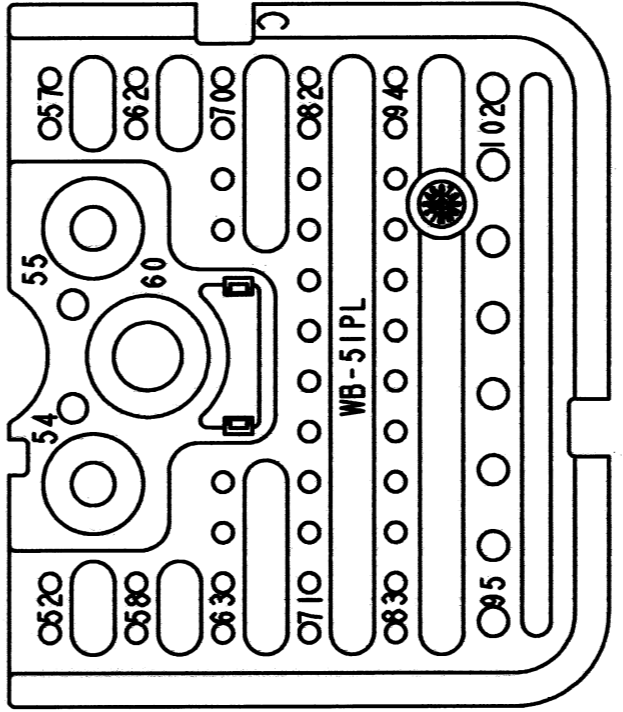

2. DIMENSION TOLERANCE: ±.025 [.64].

1. DIMENSIONS ARE IN INCHES [mm].

NOTES: UNLESS OTHERWISE SPECIFIED.

5

PART NUMBER	COLOR
WB-51PAL	GREY
WB-51PBL	BLACK
WB-51PCL	GREEN
WB-51PDL	BROWN

SIGNATURE & DATE	
DR	J. APOSTOL 14DEC2012
CHK	<i>[Signature]</i> 12/18/12
PE	<i>[Signature]</i> 12/18/12
APPD	<i>[Signature]</i> 12/18/12
SCALE NONE WT 28g	

WEDGE LOCK, RCPT, LEFT
"A" THRU "D" KEY
51 CONTACTS
DRB SERIES

ENVELOPE

EP 046	MATL. CODE
3850 INDUSTRIAL AVE. HEMET, CA 92545	
B	WB-51P*L
DWG SIZE	CODE 11139 SHEET 1 OF 2

REV
A
WB-51P*L

REVISIONS			
SYM	DESCRIPTION	DATE	APPROVED
A	SEE SHEET 1	12/18/12	Dm

WB-51PAL
KEY: A

WB-51PBL
KEY: B

WB-51PCL
KEY: C

WB-51PDL
KEY: D

NOTES: SEE SHEET 1

SIGNATURE & DATE	
DR	J. APOSTOL 14DEC2012
CHK	<i>[Signature]</i> 12/18/12
PE	<i>[Signature]</i> 12/18/12
APPD	<i>[Signature]</i> 12/18/12
SCALE	NONE 1/2" SEE SHEET 1

WEDGE LOCK, RCPT, LEFT
"A" THRU "D" KEY
51 CONTACTS
DRB SERIES

ENVELOPE

EP 046	MATL. CODE
3850 INDUSTRIAL AVE. HEMET, CA 92545	
B	WB-51P*L
DWG SIZE	CODE 11139 SHEET 2 OF 2

X-ON Electronics

Largest Supplier of Electrical and Electronic Components