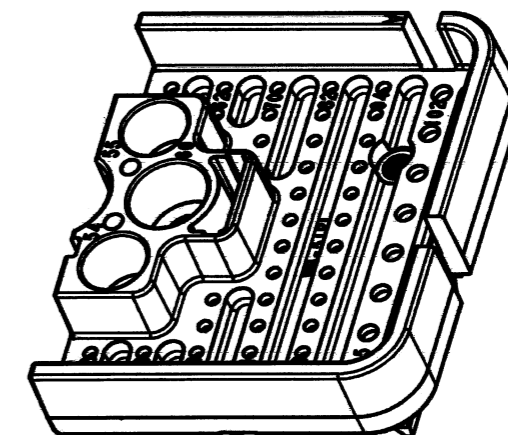

REV
A

WB-51P*L

REVISIONS

SYM	DESCRIPTION	DATE	APPROVED
NC	NEW RELEASE PER E.O. P21196	11-18-11	R.D.R.
A	REVISED PER E.O. P21520	12/18/12	Dm

5 SEE SHEET 2 FOR KEY ARRANGEMENTS.

4. MATERIAL: PLASTIC

3. THIS WEDGE LOCK MATES WITH DRB12-102P*(N)E-**** RECEPTACLE (**** = ALL MODIFICATIONS). CONSULT FACTORY FOR MODS.

2. DIMENSION TOLERANCE: ±.025 [.64].

1. DIMENSIONS ARE IN INCHES [mm].

NOTES: UNLESS OTHERWISE SPECIFIED.

5

PART NUMBER	COLOR
WB-51PAL	GREY
WB-51PBL	BLACK
WB-51PCL	GREEN
WB-51PDL	BROWN

SIGNATURE & DATE	
DR	J. APOSTOL 14DEC2012
CHK	<i>[Signature]</i> 12/18/12
PE	<i>[Signature]</i> 12/18/12
APPD	<i>[Signature]</i> 12/18/12
SCALE NONE WT 28g	

WEDGE LOCK, RCPT, LEFT
"A" THRU "D" KEY
51 CONTACTS
DRB SERIES

ENVELOPE

EP 046	MATL. CODE
3850 INDUSTRIAL AVE. HEMET, CA 92545	
B	WB-51P*L
DWG SIZE	CODE 11139 SHEET 1 OF 2

REV
A
WB-51P*L

REVISIONS			
SYM	DESCRIPTION	DATE	APPROVED
A	SEE SHEET 1	12/18/12	Dm