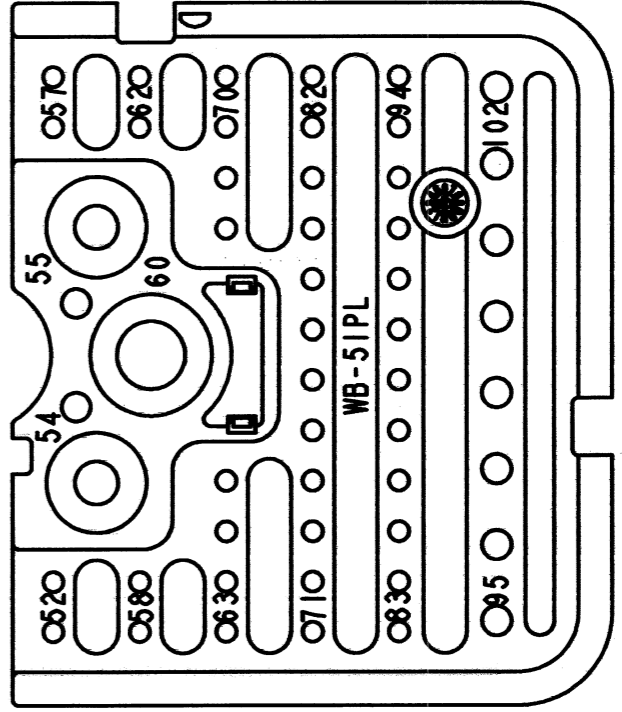

2. DIMENSION TOLERANCE: ±.025 [.64].

1. DIMENSIONS ARE IN INCHES [mm].

NOTES: UNLESS OTHERWISE SPECIFIED.

5

PART NUMBER	COLOR
WB-51PAL	GREY
WB-51PBL	BLACK
WB-51PCL	GREEN
WB-51PDL	BROWN

SIGNATURE & DATE	
DR	J. APOSTOL 14DEC2012
CHK	<i>[Signature]</i> 12/18/12
PE	<i>[Signature]</i> 12/18/12
APPD	<i>[Signature]</i> 12/18/12
SCALE NONE WT 28g	

WEDGE LOCK, RCPT, LEFT
"A" THRU "D" KEY
51 CONTACTS
DRB SERIES

ENVELOPE

EP 046	MATL. CODE
3850 INDUSTRIAL AVE. HEMET, CA 92545	
B	WB-51P*L
DWG SIZE	CODE 11139 SHEET 1 OF 2

REV
A
WB-51P*L

REVISIONS			
SYM	DESCRIPTION	DATE	APPROVED
A	SEE SHEET 1	12/18/12	Dm

WB-51PAL
KEY: A

WB-51PBL
KEY: B

WB-51PCL
KEY: C

WB-51PDL
KEY: D

NOTES: SEE SHEET 1

SIGNATURE & DATE	
DR	J. APOSTOL 14DEC2012
CHK	<i>[Signature]</i> 12/18/12
PE	<i>[Signature]</i> 12/18/12
APPD	<i>[Signature]</i> 12/18/12
SCALE	NONE 1/2" SEE SHEET 1

WEDGE LOCK, RCPT, LEFT
"A" THRU "D" KEY
51 CONTACTS
DRB SERIES

ENVELOPE

EP 046	MATL. CODE
3850 INDUSTRIAL AVE. HEMET, CA 92545	
B	WB-51P*L
DWG SIZE	CODE 11139 SHEET 2 OF 2

X-ON Electronics

Largest Supplier of Electrical and Electronic Components