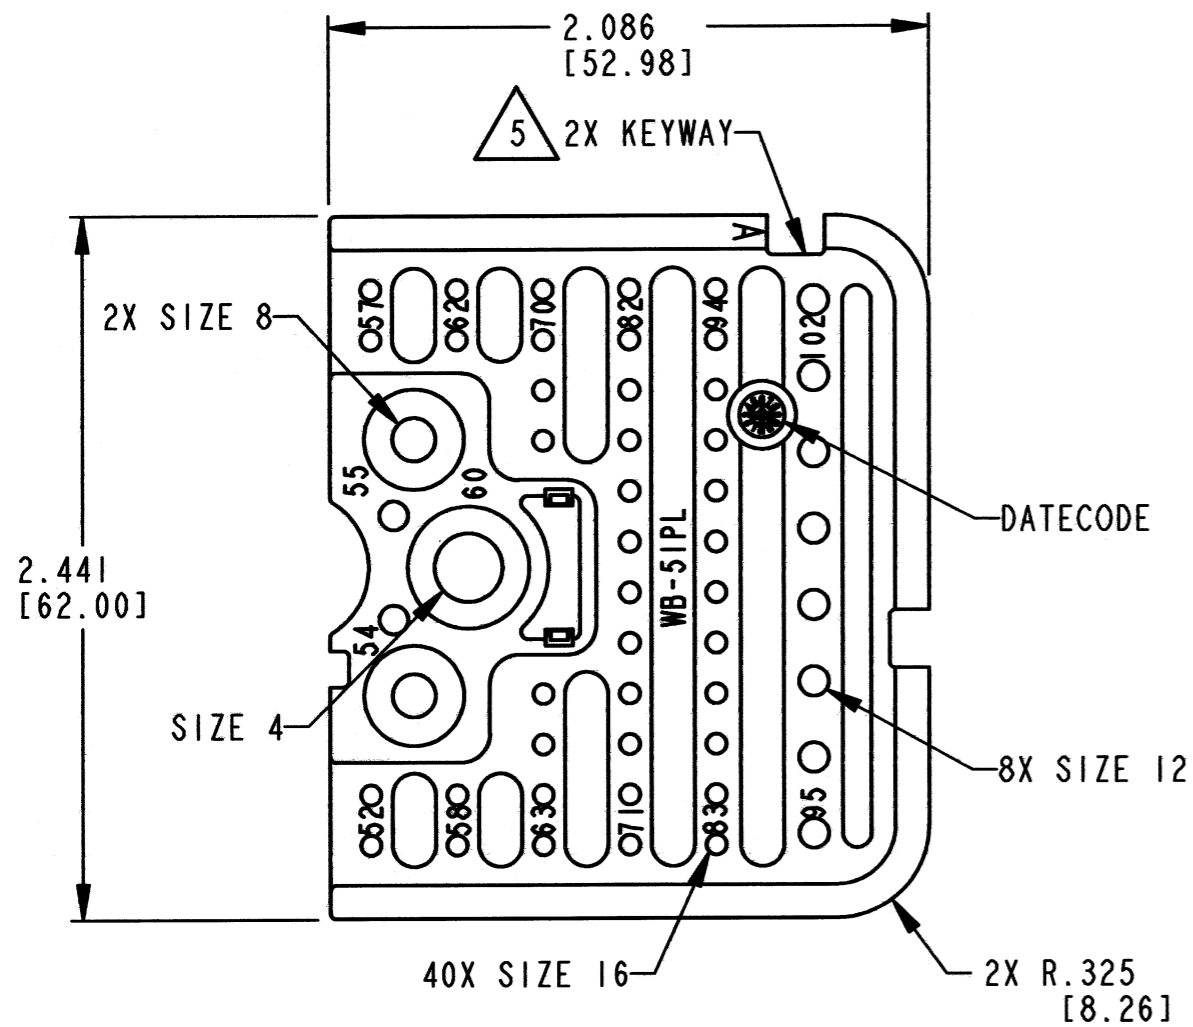

REV
A

WB-51P*L

REVISIONS

SYM	DESCRIPTION	DATE	APPROVED
NC	NEW RELEASE PER E.O. P21196	11-18-11	R.D.R.
A	REVISED PER E.O. P21520	12/18/12	Dm

5 SEE SHEET 2 FOR KEY ARRANGEMENTS.

4. MATERIAL: PLASTIC

3. THIS WEDGE LOCK MATES WITH DRB12-102P*(N)E-**** RECEPTACLE (**** = ALL MODIFICATIONS). CONSULT FACTORY FOR MODS.

2. DIMENSION TOLERANCE: ±.025 [.64].

1. DIMENSIONS ARE IN INCHES [mm].

NOTES: UNLESS OTHERWISE SPECIFIED.

5

PART NUMBER	COLOR
WB-51PAL	GREY
WB-51PBL	BLACK
WB-51PCL	GREEN
WB-51PDL	BROWN

SIGNATURE & DATE	
DR	J. APOSTOL 14DEC2012
CHK	<i>[Signature]</i> 12/18/12
PE	<i>[Signature]</i> 12/18/12
APPD	<i>[Signature]</i> 12/18/12
SCALE NONE WT 28g	

WEDGE LOCK, RCPT, LEFT
"A" THRU "D" KEY
51 CONTACTS
DRB SERIES

ENVELOPE

EP 046	MATL. CODE
3850 INDUSTRIAL AVE. HEMET, CA 92545	
B	WB-51P*L
DWG SIZE	CODE 11139 SHEET 1 OF 2

REV
A
WB-51P*L

REVISIONS			
SYM	DESCRIPTION	DATE	APPROVED
A	SEE SHEET 1	12/18/12	Dm

WEDGE LOCK, RCPT, LEFT
"A" THRU "D" KEY
51 CONTACTS
DRB SERIES

ENVELOPE

EP 046	MATL. CODE
3850 INDUSTRIAL AVE. HEMET, CA 92545	
B	WB-51P*L
DWG SIZE	CODE 11139 SHEET 2 OF 2

X-ON Electronics

Largest Supplier of Electrical and Electronic Components