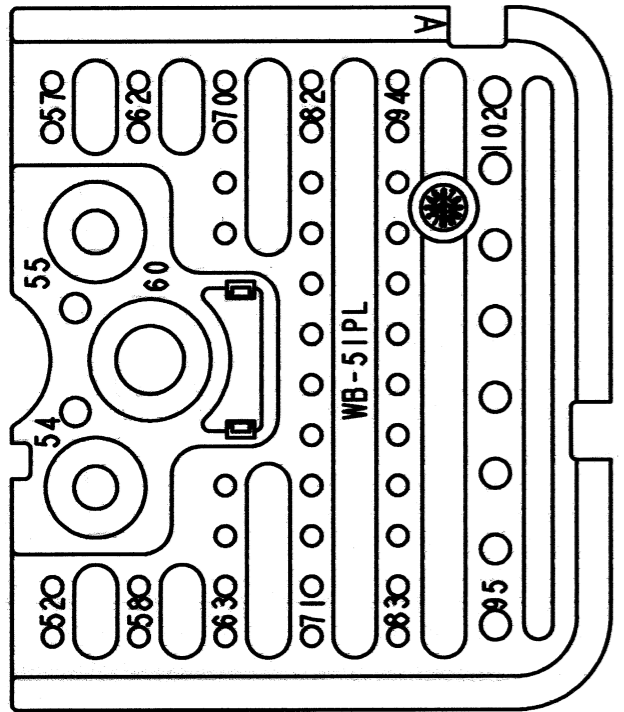

REV
A

WB-51P*L

REVISIONS

SYM	DESCRIPTION	DATE	APPROVED
NC	NEW RELEASE PER E.O. P21196	11-18-11	R.D.R.
A	REVISED PER E.O. P21520	12/18/12	Dm

5 SEE SHEET 2 FOR KEY ARRANGEMENTS.

4. MATERIAL: PLASTIC

3. THIS WEDGE LOCK MATES WITH DRB12-102P*(N)E-**** RECEPTACLE (**** = ALL MODIFICATIONS). CONSULT FACTORY FOR MODS.

2. DIMENSION TOLERANCE: ±.025 [.64].

1. DIMENSIONS ARE IN INCHES [mm].

NOTES: UNLESS OTHERWISE SPECIFIED.

5

PART NUMBER	COLOR
WB-51PAL	GREY
WB-51PBL	BLACK
WB-51PCL	GREEN
WB-51PDL	BROWN

SIGNATURE & DATE	
DR	J. APOSTOL 14DEC2012
CHK	<i>[Signature]</i> 12/18/12
PE	<i>[Signature]</i> 12/18/12
APPD	<i>[Signature]</i> 12/18/12
SCALE NONE WT 28g	

WEDGE LOCK, RCPT, LEFT
"A" THRU "D" KEY
51 CONTACTS
DRB SERIES

ENVELOPE

EP 046	MATL. CODE
3850 INDUSTRIAL AVE. HEMET, CA 92545	
B	WB-51P*L
DWG SIZE	CODE 11139 SHEET 1 OF 2

REV
A
WB-51P*L

REVISIONS			
SYM	DESCRIPTION	DATE	APPROVED
A	SEE SHEET 1	12/18/12	Dm

WEDGE LOCK, RCPT, LEFT
"A" THRU "D" KEY
51 CONTACTS
DRB SERIES

ENVELOPE

EP 046	MATL. CODE
3850 INDUSTRIAL AVE. HEMET, CA 92545	
B	WB-51P*L
DWG SIZE	CODE 11139 SHEET 2 OF 2

X-ON Electronics

Largest Supplier of Electrical and Electronic Components