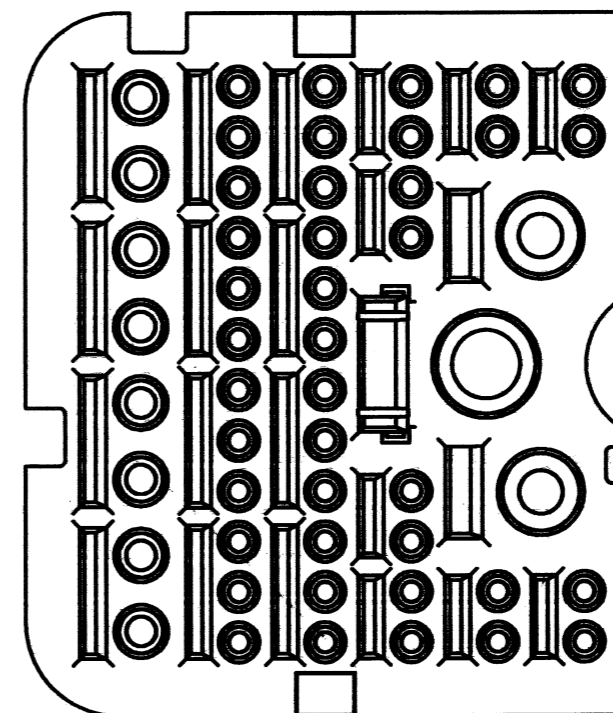

REV
A

WB-51P*L

REVISIONS

SYM	DESCRIPTION	DATE	APPROVED
NC	NEW RELEASE PER E.O. P21196	11-18-11	R.D.R.
A	REVISED PER E.O. P21520	12/18/12	Dm

5 SEE SHEET 2 FOR KEY ARRANGEMENTS.

4. MATERIAL: PLASTIC

3. THIS WEDGE LOCK MATES WITH DRB12-102P*(N)E-**** RECEPTACLE (**** = ALL MODIFICATIONS). CONSULT FACTORY FOR MODS.

2. DIMENSION TOLERANCE: ±.025 [.64].

1. DIMENSIONS ARE IN INCHES [mm].

NOTES: UNLESS OTHERWISE SPECIFIED.

5

PART NUMBER	COLOR
WB-51PAL	GREY
WB-51PBL	BLACK
WB-51PCL	GREEN
WB-51PDL	BROWN

SIGNATURE & DATE	
DR	J. APOSTOL 14DEC2012
CHK	<i>[Signature]</i> 12/18/12
PE	<i>[Signature]</i> 12/18/12
APPD	<i>[Signature]</i> 12/18/12
SCALE NONE WT 28g	

WEDGE LOCK, RCPT, LEFT
"A" THRU "D" KEY
51 CONTACTS
DRB SERIES

ENVELOPE

EP 046	MATL. CODE
3850 INDUSTRIAL AVE. HEMET, CA 92545	
B	WB-51P*L
DWG SIZE	CODE 11139 SHEET 1 OF 2

REV
A
WB-51P*L

REVISIONS			
SYM	DESCRIPTION	DATE	APPROVED
A	SEE SHEET 1	12/18/12	Dm

WEDGE LOCK, RCPT, LEFT
"A" THRU "D" KEY
51 CONTACTS
DRB SERIES

ENVELOPE

EP 046	MATL. CODE
3850 INDUSTRIAL AVE. HEMET, CA 92545	
B	WB-51P*L
DWG SIZE	CODE 11139 SHEET 2 OF 2

X-ON Electronics

Largest Supplier of Electrical and Electronic Components