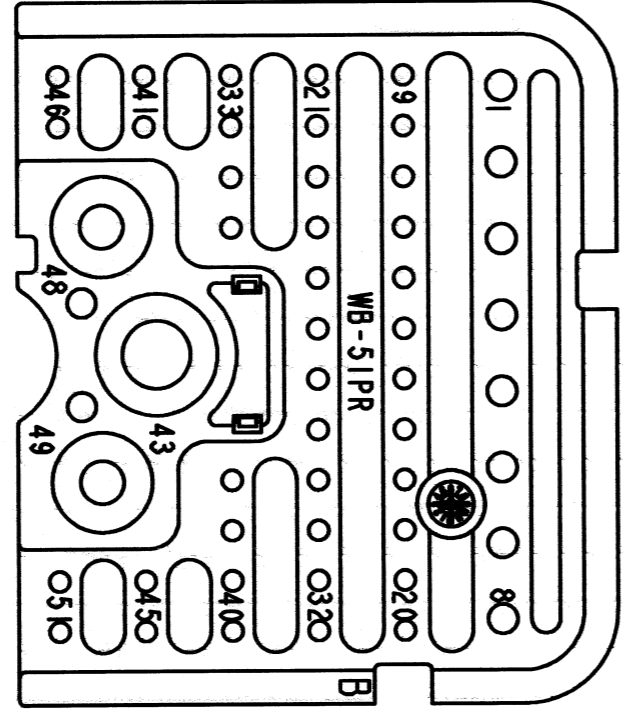

REV
A
WB-51P*R

REVISIONS			
SYM	DESCRIPTION	DATE	APPROVED
NC	NEW RELEASE PER E.O. P21196	11-18-11	R.D.R.
A	REVISED PER E.O. P21520	12/18/12	DM

5 SEE SHEET 2 FOR KEY ARRANGEMENTS.

- 4. MATERIAL: PLASTIC
- 3. THIS WEDGE LOCK MATES WITH DRB12-102P*(N)E-**** RECEPTACLE (**** = ALL MODIFICATIONS). CONSULT FACTORY FOR MODS.
- 2. DIMENSION TOLERANCE: ±.025 [.64].
- 1. DIMENSIONS ARE IN INCHES [mm].

NOTES: UNLESS OTHERWISE SPECIFIED

5	PART NUMBER	COLOR
	WB-51PAR	GREY
	WB-51PBR	BLACK
	WB-51PCR	GREEN
	WB-51PDR	BROWN

SIGNATURE & DATE	
DR	J. APOSTOL 14DEC2012
CHK	<i>Paul Lamb</i> 12/18/12
PE	<i>Paul Lamb</i> 12/18/12
APPD	<i>DM</i> 12/18/12
SCALE	NONE
WT	28g

WEDGE LOCK, RCPT, RIGHT
"A" THRU "D" KEY
51 CONTACTS
DRB SERIES

ENVELOPE

EP 046	MATL. CODE
 3850 INDUSTRIAL AVE. HEMET, CA 92545	
B WB-51P*R	
DWG SIZE	SHEET 1 OF 2

REV A	WB-51P*R	REVISIONS			
		SYM	DESCRIPTION	DATE	APPROVED
		A	SEE SHEET I	12/18/12	Dm

WB-51PAR
KEY: A

WB-51PBR
KEY: B

WB-51PCR
KEY: C

WB-51PDR
KEY: D

NOTES: SEE SHEET I

SIGNATURE & DATE		WEDGE LOCK, RCPT, RIGHT "A" THRU "D" KEY 51 CONTACTS DRB SERIES	EP 046	MATL. CODE
DR	J. APOSTOL 14DEC2012		3850 INDUSTRIAL AVE. HEMET, CA 92545	
CHK	<i>[Signature]</i> 12/18/12		DEUTSCH INDUSTRIAL	
PE	<i>[Signature]</i> 12/18/12			
APPD	<i>[Signature]</i> 12/18/12		B	WB-51P*R
SCALE NONE	WTSEE SHEET I	ENVELOPE	DWG SIZE	CODE 11139 SHEET 2 OF 2