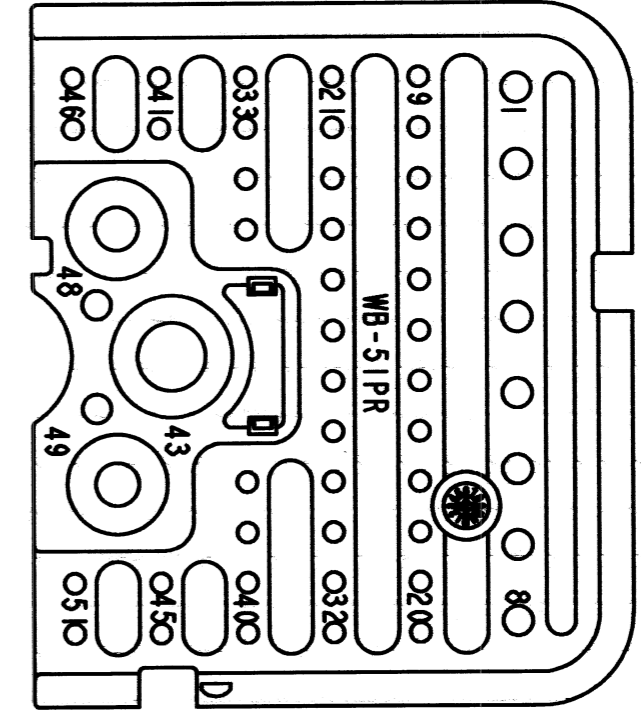

REV
A
WB-51P*R

REVISIONS			
SYM	DESCRIPTION	DATE	APPROVED
NC	NEW RELEASE PER E.O. P21196	11-18-11	R.D.R.
A	REVISED PER E.O. P21520	12/18/12	DM

5 SEE SHEET 2 FOR KEY ARRANGEMENTS.

- 4. MATERIAL: PLASTIC
- 3. THIS WEDGE LOCK MATES WITH DRB12-102P*(N)E-**** RECEPTACLE (**** = ALL MODIFICATIONS). CONSULT FACTORY FOR MODS.
- 2. DIMENSION TOLERANCE: ±.025 [.64].
- 1. DIMENSIONS ARE IN INCHES [mm].

NOTES: UNLESS OTHERWISE SPECIFIED

5	PART NUMBER	COLOR
	WB-51PAR	GREY
	WB-51PBR	BLACK
	WB-51PCR	GREEN
	WB-51PDR	BROWN

SIGNATURE & DATE	
DR	J. APOSTOL 14DEC2012
CHK	<i>Paul Lamb</i> 12/18/12
PE	<i>Paul Lamb</i> 12/18/12
APPD	<i>DM</i> 12/18/12
SCALE	NONE
WT	28g

WEDGE LOCK, RCPT, RIGHT
"A" THRU "D" KEY
51 CONTACTS
DRB SERIES

ENVELOPE

EP 046	MATL. CODE
 3850 INDUSTRIAL AVE. HEMET, CA 92545	
B WB-51P*R	
DWG SIZE	SHEET 1 OF 2

REV A	WB-51P*R	REVISIONS			
		SYM	DESCRIPTION	DATE	APPROVED
		A	SEE SHEET I	12/18/12	Dm

WB-51PAR
KEY: A

WB-51PBR
KEY: B

WB-51PCR
KEY: C

WB-51PDR
KEY: D

NOTES: SEE SHEET I

SIGNATURE & DATE		WEDGE LOCK, RCPT, RIGHT "A" THRU "D" KEY 51 CONTACTS DRB SERIES	EP 046	MATL. CODE
DR	J. APOSTOL 14DEC2012		3850 INDUSTRIAL AVE. HEMET, CA 92545	
CHK	<i>[Signature]</i> 12/18/12		DEUTSCH INDUSTRIAL	
PE	<i>[Signature]</i> 12/18/12			
APPD	<i>[Signature]</i> 12/18/12		B	WB-51P*R
SCALE NONE	WTSEE SHEET I	ENVELOPE	DWG SIZE	CODE 11139 SHEET 2 OF 2