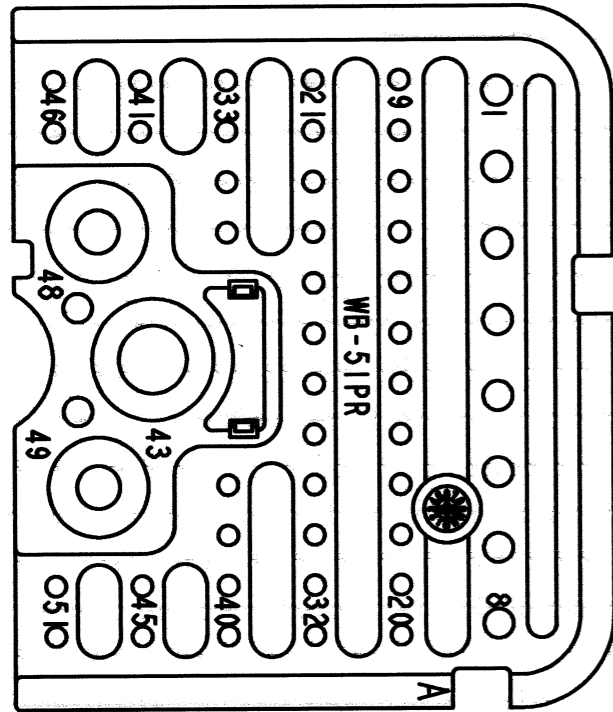

REV
A
WB-51P*R

REVISIONS			
SYM	DESCRIPTION	DATE	APPROVED
NC	NEW RELEASE PER E.O. P21196	11-18-11	R.D.R.
A	REVISED PER E.O. P21520	12/18/12	DM

5 SEE SHEET 2 FOR KEY ARRANGEMENTS.

- 4. MATERIAL: PLASTIC
- 3. THIS WEDGE LOCK MATES WITH DRB12-102P*(N)E-**** RECEPTACLE (**** = ALL MODIFICATIONS). CONSULT FACTORY FOR MODS.
- 2. DIMENSION TOLERANCE: ±.025 [.64].
- 1. DIMENSIONS ARE IN INCHES [mm].

NOTES: UNLESS OTHERWISE SPECIFIED

5	PART NUMBER	COLOR
	WB-51PAR	GREY
	WB-51PBR	BLACK
	WB-51PCR	GREEN
	WB-51PDR	BROWN

SIGNATURE & DATE	
DR	J. APOSTOL 14DEC2012
CHK	<i>Paul Lamb</i> 12/18/12
PE	<i>Paul Lamb</i> 12/18/12
APPD	<i>DM</i> 12/18/12
SCALE	NONE
WT	28g

WEDGE LOCK, RCPT, RIGHT
"A" THRU "D" KEY
51 CONTACTS
DRB SERIES

ENVELOPE

EP 046	MATL. CODE
 3850 INDUSTRIAL AVE. HEMET, CA 92545	
B WB-51P*R	
DWG SIZE	SHEET 1 OF 2

REV A	WB-51P*R	REVISIONS			
		SYM	DESCRIPTION	DATE	APPROVED
		A	SEE SHEET I	12/18/12	Dm

WB-51PAR
KEY: A

WB-51PBR
KEY: B

WB-51PCR
KEY: C

WB-51PDR
KEY: D

NOTES: SEE SHEET I

SIGNATURE & DATE		WEDGE LOCK, RCPT, RIGHT "A" THRU "D" KEY 51 CONTACTS DRB SERIES	EP 046	MATL. CODE
DR	J. APOSTOL 14DEC2012		3850 INDUSTRIAL AVE. HEMET, CA 92545	
CHK	<i>[Signature]</i> 12/18/12		DEUTSCH INDUSTRIAL	
PE	<i>[Signature]</i> 12/18/12			
APPD	<i>[Signature]</i> 12/18/12		B	WB-51P*R
SCALE NONE	WTSEE SHEET I	ENVELOPE	DWG SIZE	CODE 11139 SHEET 2 OF 2