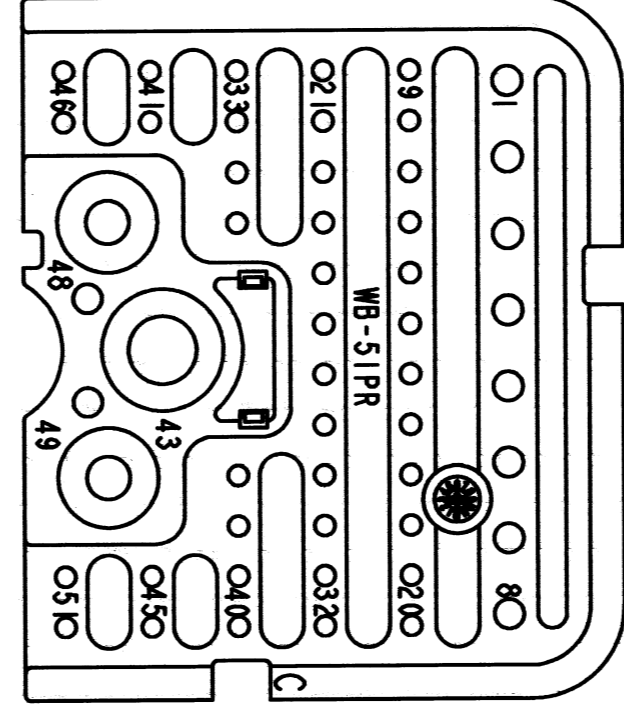

REV
A
WB-51P*R

REVISIONS			
SYM	DESCRIPTION	DATE	APPROVED
NC	NEW RELEASE PER E.O. P21196	11-18-11	R.D.R.
A	REVISED PER E.O. P21520	12/18/12	DM

5 SEE SHEET 2 FOR KEY ARRANGEMENTS.

- 4. MATERIAL: PLASTIC
- 3. THIS WEDGE LOCK MATES WITH DRB12-102P*(N)E-**** RECEPTACLE (**** = ALL MODIFICATIONS). CONSULT FACTORY FOR MODS.
- 2. DIMENSION TOLERANCE: ±.025 [.64].
- 1. DIMENSIONS ARE IN INCHES [mm].

NOTES: UNLESS OTHERWISE SPECIFIED

5	PART NUMBER	COLOR
	WB-51PAR	GREY
	WB-51PBR	BLACK
	WB-51PCR	GREEN
	WB-51PDR	BROWN

SIGNATURE & DATE	
DR	J. APOSTOL 14DEC2012
CHK	<i>Paul Lamb</i> 12/18/12
PE	<i>Paul Lamb</i> 12/18/12
APPD	<i>DM</i> 12/18/12
SCALE	NONE
WT	28g

WEDGE LOCK, RCPT, RIGHT
"A" THRU "D" KEY
51 CONTACTS
DRB SERIES

ENVELOPE

EP 046	MATL. CODE
 3850 INDUSTRIAL AVE. HEMET, CA 92545	
B WB-51P*R	
DWG SIZE	SHEET 1 OF 2

REV A	WB-51P*R	REVISIONS			
		SYM	DESCRIPTION	DATE	APPROVED
		A	SEE SHEET I	12/18/12	Dm

WB-51PAR
KEY: A

WB-51PBR
KEY: B

WB-51PCR
KEY: C

WB-51PDR
KEY: D

NOTES: SEE SHEET I

SIGNATURE & DATE		WEDGE LOCK, RCPT, RIGHT "A" THRU "D" KEY 51 CONTACTS DRB SERIES	EP 046	MATL. CODE
DR	J. APOSTOL 14DEC2012		3850 INDUSTRIAL AVE. HEMET, CA 92545	
CHK	<i>[Signature]</i> 12/18/12		DEUTSCH INDUSTRIAL	
PE	<i>[Signature]</i> 12/18/12			
APPD	<i>[Signature]</i> 12/18/12		B	WB-51P*R
SCALE NONE	WTSEE SHEET I	ENVELOPE	DWG SIZE	CODE 11139 SHEET 2 OF 2