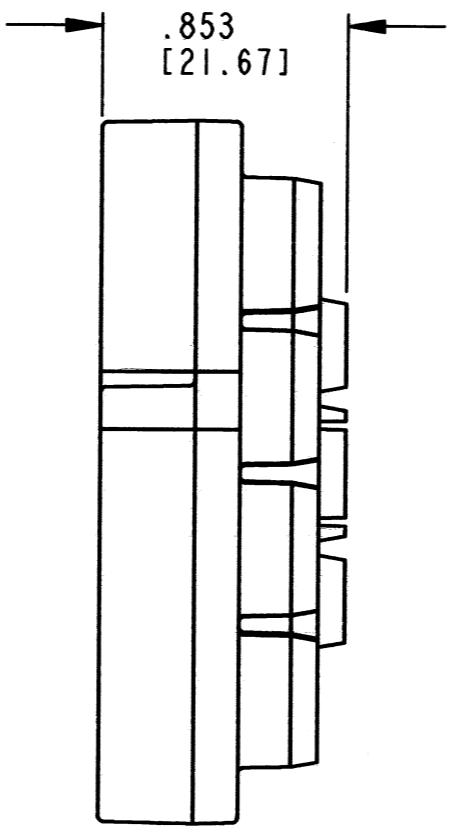

REV
A
WB-51P*R

REVISIONS			
SYM	DESCRIPTION	DATE	APPROVED
NC	NEW RELEASE PER E.O. P21196	11-18-11	R.D.R.
A	REVISED PER E.O. P21520	12/18/12	DM

5 SEE SHEET 2 FOR KEY ARRANGEMENTS.

- 4. MATERIAL: PLASTIC
- 3. THIS WEDGE LOCK MATES WITH DRB12-102P*(N)E-**** RECEPTACLE (**** = ALL MODIFICATIONS). CONSULT FACTORY FOR MODS.
- 2. DIMENSION TOLERANCE: ±.025 [.64].
- 1. DIMENSIONS ARE IN INCHES [mm].

NOTES: UNLESS OTHERWISE SPECIFIED

5	PART NUMBER	COLOR
	WB-51PAR	GREY
	WB-51PBR	BLACK
	WB-51PCR	GREEN
	WB-51PDR	BROWN

SIGNATURE & DATE	
DR	J. APOSTOL 14DEC2012
CHK	<i>Paul Lamb</i> 12/18/12
PE	<i>Paul Lamb</i> 12/18/12
APPD	<i>DM</i> 12/18/12
SCALE	NONE
WT	28g

WEDGE LOCK, RCPT, RIGHT
"A" THRU "D" KEY
51 CONTACTS
DRB SERIES

ENVELOPE

EP 046	MATL. CODE
 3850 INDUSTRIAL AVE. HEMET, CA 92545	
B WB-51P*R	
DWG SIZE	SHEET 1 OF 2

REV A	WB-51P*R	REVISIONS			
		SYM	DESCRIPTION	DATE	APPROVED
		A	SEE SHEET I	12/18/12	Dm

WB-51PAR
KEY: A

WB-51PBR
KEY: B

WB-51PCR
KEY: C

WB-51PDR
KEY: D

NOTES: SEE SHEET I

SIGNATURE & DATE		WEDGE LOCK, RCPT, RIGHT "A" THRU "D" KEY 51 CONTACTS DRB SERIES	EP 046	MATL. CODE
DR	J. APOSTOL 14DEC2012		3850 INDUSTRIAL AVE. HEMET, CA 92545	
CHK	<i>[Signature]</i> 12/18/12		DEUTSCH INDUSTRIAL	
PE	<i>[Signature]</i> 12/18/12			
APPD	<i>[Signature]</i> 12/18/12		B	WB-51P*R
SCALE NONE	WTSEE SHEET I	ENVELOPE	DWG SIZE	CODE 11139 SHEET 2 OF 2