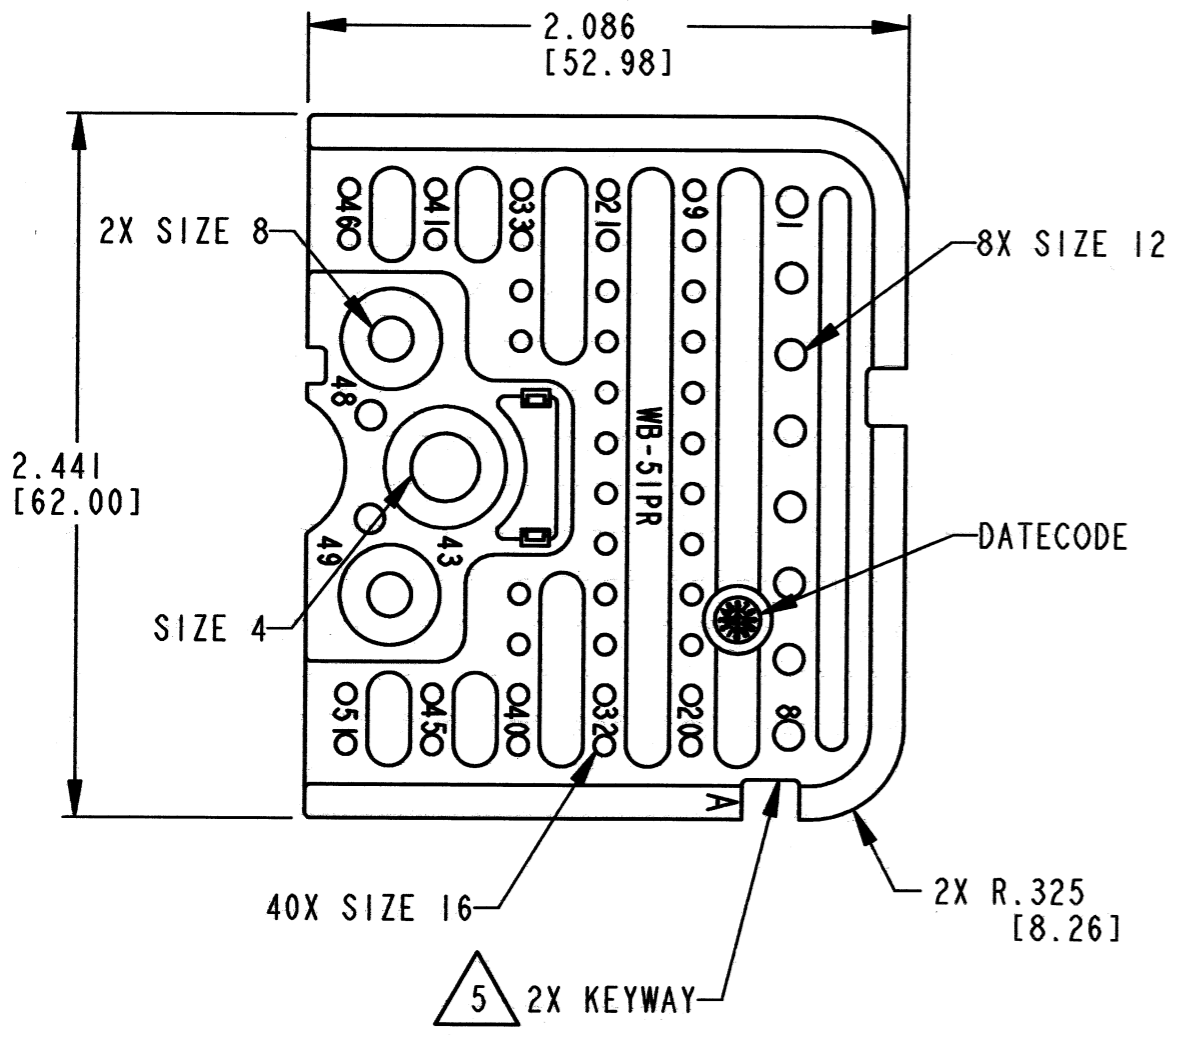

REV
A
WB-51P*R

REVISIONS			
SYM	DESCRIPTION	DATE	APPROVED
NC	NEW RELEASE PER E.O. P21196	11-18-11	R.D.R.
A	REVISED PER E.O. P21520	12/18/12	DM

5 SEE SHEET 2 FOR KEY ARRANGEMENTS.

- 4. MATERIAL: PLASTIC
- 3. THIS WEDGE LOCK MATES WITH DRB12-102P*(N)E-**** RECEPTACLE (**** = ALL MODIFICATIONS). CONSULT FACTORY FOR MODS.
- 2. DIMENSION TOLERANCE: ±.025 [.64].
- 1. DIMENSIONS ARE IN INCHES [mm].

NOTES: UNLESS OTHERWISE SPECIFIED

5	PART NUMBER	COLOR
	WB-51PAR	GREY
	WB-51PBR	BLACK
	WB-51PCR	GREEN
	WB-51PDR	BROWN

SIGNATURE & DATE	
DR	J. APOSTOL 14DEC2012
CHK	<i>Paul Lamb</i> 12/18/12
PE	<i>Paul Lamb</i> 12/18/12
APPD	<i>DM</i> 12/18/12
SCALE	NONE
WT	28g

WEDGE LOCK, RCPT, RIGHT
"A" THRU "D" KEY
51 CONTACTS
DRB SERIES

ENVELOPE

EP 046	MATL. CODE
 3850 INDUSTRIAL AVE. HEMET, CA 92545	
B WB-51P*R	
DWG SIZE	SHEET 1 OF 2

REV A	WB-51P*R	REVISIONS			
		SYM	DESCRIPTION	DATE	APPROVED
		A	SEE SHEET I	12/18/12	Dm

WB-51PAR
KEY: A

WB-51PBR
KEY: B

WB-51PCR
KEY: C

WB-51PDR
KEY: D

NOTES: SEE SHEET I

SIGNATURE & DATE		WEDGE LOCK, RCPT, RIGHT "A" THRU "D" KEY 51 CONTACTS DRB SERIES	EP 046	MATL. CODE
DR	J. APOSTOL 14DEC2012		3850 INDUSTRIAL AVE. HEMET, CA 92545	
CHK	<i>[Signature]</i> 12/18/12		DEUTSCH INDUSTRIAL	
PE	<i>[Signature]</i> 12/18/12			
APPD	<i>[Signature]</i> 12/18/12		B	WB-51P*R
SCALE NONE	WTSEE SHEET I	ENVELOPE	DWG SIZE	CODE 11139 SHEET 2 OF 2