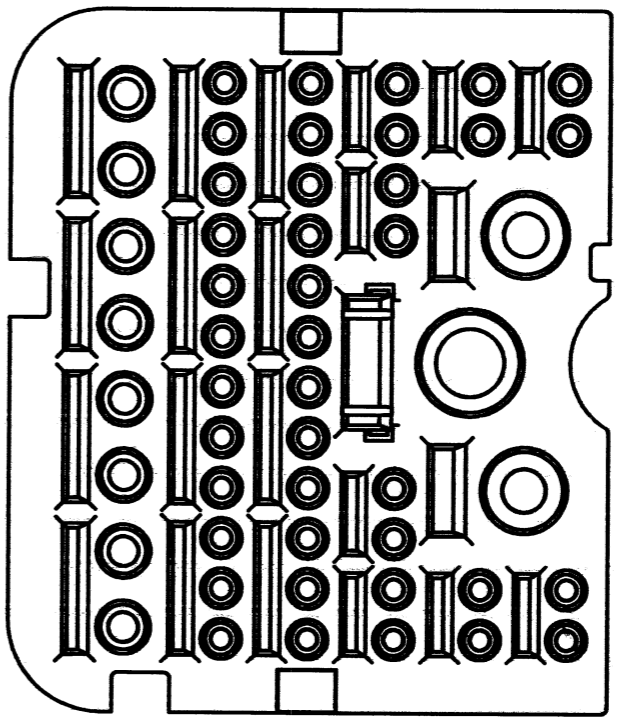

REV
A
WB-51P*R

REVISIONS			
SYM	DESCRIPTION	DATE	APPROVED
NC	NEW RELEASE PER E.O. P21196	11-18-11	R.D.R.
A	REVISED PER E.O. P21520	12/18/12	DM

5 SEE SHEET 2 FOR KEY ARRANGEMENTS.

- 4. MATERIAL: PLASTIC
- 3. THIS WEDGE LOCK MATES WITH DRB12-102P*(N)E-**** RECEPTACLE (**** = ALL MODIFICATIONS). CONSULT FACTORY FOR MODS.
- 2. DIMENSION TOLERANCE: ±.025 [.64].
- 1. DIMENSIONS ARE IN INCHES [mm].

NOTES: UNLESS OTHERWISE SPECIFIED

5	PART NUMBER	COLOR
	WB-51PAR	GREY
	WB-51PBR	BLACK
	WB-51PCR	GREEN
	WB-51PDR	BROWN

SIGNATURE & DATE	
DR	J. APOSTOL 14DEC2012
CHK	<i>Paul Lamb</i> 12/18/12
PE	<i>Paul Lamb</i> 12/18/12
APPD	<i>DM</i> 12/18/12
SCALE	NONE
WT	28g

WEDGE LOCK, RCPT, RIGHT
"A" THRU "D" KEY
51 CONTACTS
DRB SERIES

ENVELOPE

EP 046	MATL. CODE
 3850 INDUSTRIAL AVE. HEMET, CA 92545	
B WB-51P*R	
DWG SIZE	SHEET 1 OF 2

REV A	WB-51P*R	REVISIONS			
		SYM	DESCRIPTION	DATE	APPROVED
		A	SEE SHEET I	12/18/12	Dm

WB-51PAR
KEY: A

WB-51PBR
KEY: B

WB-51PCR
KEY: C

WB-51PDR
KEY: D

NOTES: SEE SHEET I

SIGNATURE & DATE		WEDGE LOCK, RCPT, RIGHT "A" THRU "D" KEY 51 CONTACTS DRB SERIES	EP 046	MATL. CODE
DR	J. APOSTOL 14DEC2012		3850 INDUSTRIAL AVE. HEMET, CA 92545	
CHK	<i>[Signature]</i> 12/18/12		DEUTSCH INDUSTRIAL	
PE	<i>[Signature]</i> 12/18/12			
APPD	<i>[Signature]</i> 12/18/12		B	WB-51P*R
SCALE NONE	WTSEE SHEET I	ENVELOPE	DWG SIZE	CODE 11139 SHEET 2 OF 2