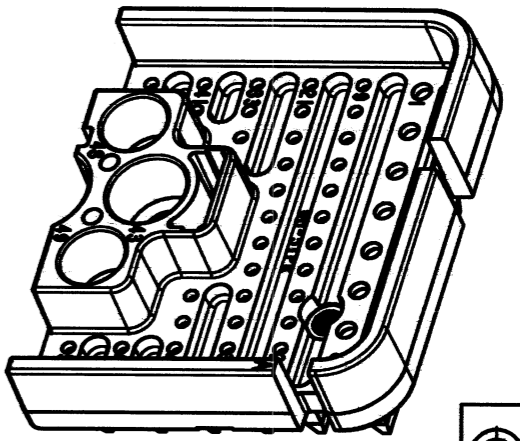

REV
A
WB-51P*R

REVISIONS			
SYM	DESCRIPTION	DATE	APPROVED
NC	NEW RELEASE PER E.O. P21196	11-18-11	R.D.R.
A	REVISED PER E.O. P21520	12/18/12	DM

5 SEE SHEET 2 FOR KEY ARRANGEMENTS.

- 4. MATERIAL: PLASTIC
- 3. THIS WEDGE LOCK MATES WITH DRB12-102P*(N)E-**** RECEPTACLE (**** = ALL MODIFICATIONS). CONSULT FACTORY FOR MODS.
- 2. DIMENSION TOLERANCE: ±.025 [.64].
- 1. DIMENSIONS ARE IN INCHES [mm].

NOTES: UNLESS OTHERWISE SPECIFIED

5	PART NUMBER	COLOR
	WB-51PAR	GREY
	WB-51PBR	BLACK
	WB-51PCR	GREEN
	WB-51PDR	BROWN

SIGNATURE & DATE	
DR	J. APOSTOL 14DEC2012
CHK	<i>Paul Lamb</i> 12/18/12
PE	<i>Paul Lamb</i> 12/18/12
APPD	<i>DM</i> 12/18/12
SCALE	NONE
WT	28g

WEDGE LOCK, RCPT, RIGHT
"A" THRU "D" KEY
51 CONTACTS
DRB SERIES

ENVELOPE

EP 046	MATL. CODE
 3850 INDUSTRIAL AVE. HEMET, CA 92545	
B WB-51P*R	
DWG SIZE	SHEET 1 OF 2

REV A	WB-51P*R	REVISIONS			
		SYM	DESCRIPTION	DATE	APPROVED
		A	SEE SHEET I	12/18/12	Dm