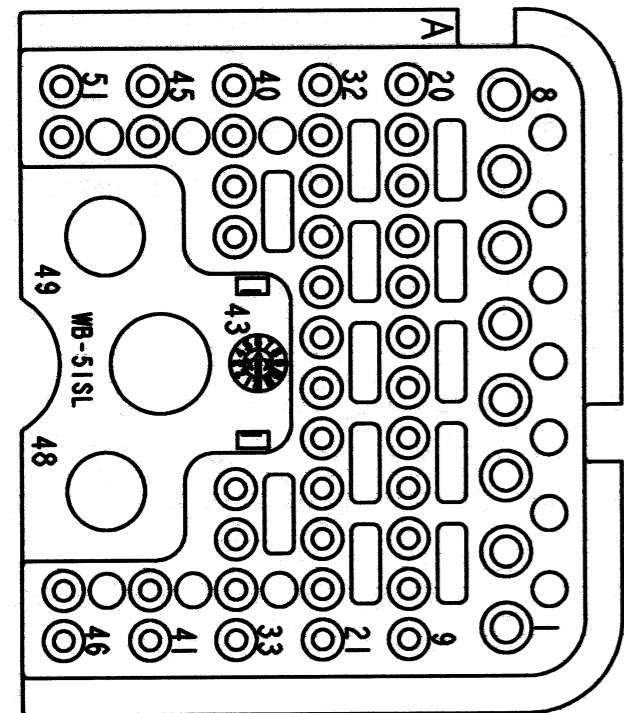

REV A	WB-51S*L	REVISIONS			
		SYM	DESCRIPTION	DATE	APPROVED
		NC	NEW RELEASE PER E.O. P21196	11-18-11	R.D.R.
		A	REVISED PER E.O. P21520	12/18/12	DM

5 SEE SHEET 2 FOR KEY ARRANGEMENTS.

- 4. MATERIAL: PLASTIC
- 3. THIS WEDGE LOCK MATES WITH DRB16-102S*(N)E-**** PLUG (**** = ALL MODIFICATIONS). CONSULT FACTORY FOR MODS.
- 2. DIMENSION TOLERANCE: ±.025 [.64].
- 1. DIMENSIONS ARE IN INCHES [mm].

NOTES: UNLESS OTHERWISE SPECIFIED.

5	PART NUMBER	COLOR
	WB-51SAL	GREY
	WB-51SBL	BLACK
	WB-51SCL	GREEN
	WB-51SDL	BROWN

SIGNATURE & DATE	
DR	J. APOSTOL 14DEC2012
CHK	Paula [Signature] 12/18/12
PE	Paula [Signature] 12/18/12
APPD	DY [Signature] 12/18/12
SCALE	NONE
WT	36g

WEDGE LOCK, PLUG, LEFT
"A" THRU "D" KEY
51 CONTACTS
DRB SERIES

ENVELOPE

EP 046	MATL. CODE
3850 INDUSTRIAL AVE. HEMET, CA 92545	
B	WB-51S*L
DWG SIZE	CODE 11139 SHEET 1 OF 2

REV
A **WB-51S*L**

REVISIONS			
SYM	DESCRIPTION	DATE	APPROVED
A	SEE SHEET 1	12/18/12	DM

WEDGE LOCK, PLUG, LEFT
"A" THRU "D" KEY
51 CONTACTS
DRB SERIES

ENVELOPE

EP 046	MATL. CODE
 3850 INDUSTRIAL AVE. HEMET, CA 92545	
B	WB-51S*L
DWG SIZE	CODE 11139 SHEET 2 OF 2

X-ON Electronics

Largest Supplier of Electrical and Electronic Components