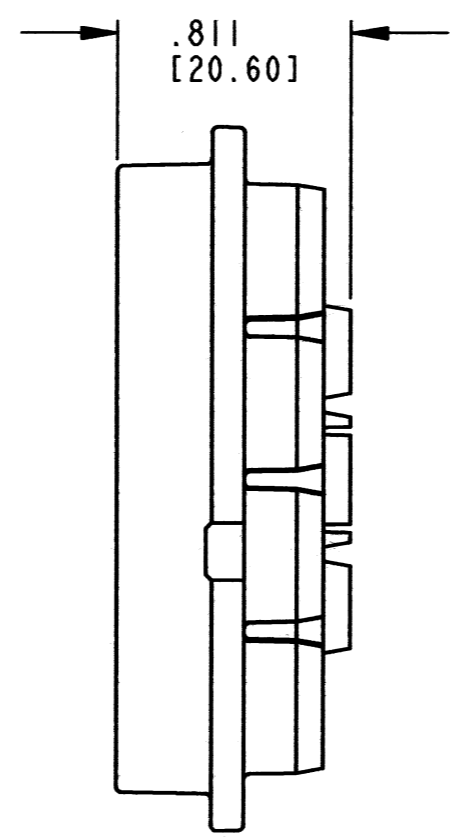

REV A	WB-51S*L	REVISIONS			
		SYM	DESCRIPTION	DATE	APPROVED
		NC	NEW RELEASE PER E.O. P21196	11-18-11	R.D.R.
		A	REVISED PER E.O. P21520	12/18/12	DM

5 SEE SHEET 2 FOR KEY ARRANGEMENTS.

- 4. MATERIAL: PLASTIC
- 3. THIS WEDGE LOCK MATES WITH DRB16-102S*(N)E-**** PLUG (**** = ALL MODIFICATIONS). CONSULT FACTORY FOR MODS.
- 2. DIMENSION TOLERANCE: ±.025 [.64].
- 1. DIMENSIONS ARE IN INCHES [mm].

NOTES: UNLESS OTHERWISE SPECIFIED.

5	PART NUMBER	COLOR
	WB-51SAL	GREY
	WB-51SBL	BLACK
	WB-51SCL	GREEN
	WB-51SDL	BROWN

SIGNATURE & DATE	
DR	J. APOSTOL 14DEC2012
CHK	Paula [Signature] 12/18/12
PE	Paula [Signature] 12/18/12
APPD	DY [Signature] 12/18/12
SCALE	NONE
WT	36g

WEDGE LOCK, PLUG, LEFT
"A" THRU "D" KEY
51 CONTACTS
DRB SERIES

ENVELOPE

EP 046	MATL. CODE
3850 INDUSTRIAL AVE. HEMET, CA 92545	
B	WB-51S*L
DWG SIZE	CODE 11139 SHEET 1 OF 2

REV
A **WB-51S*L**

REVISIONS			
SYM	DESCRIPTION	DATE	APPROVED
A	SEE SHEET 1	12/18/12	DM

WEDGE LOCK, PLUG, LEFT
"A" THRU "D" KEY
51 CONTACTS
DRB SERIES

ENVELOPE

EP 046	MATL. CODE
 3850 INDUSTRIAL AVE. HEMET, CA 92545	
B	WB-51S*L
DWG SIZE	CODE 11139 SHEET 2 OF 2

X-ON Electronics

Largest Supplier of Electrical and Electronic Components