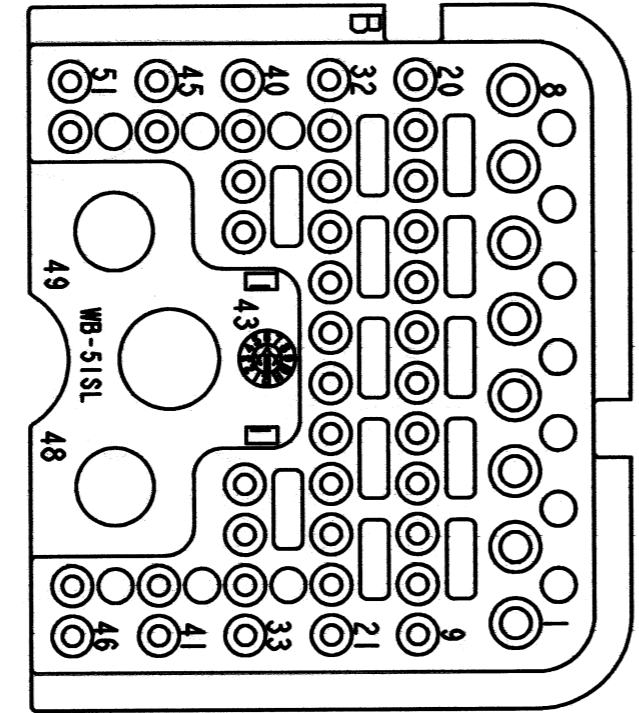

NOTES: UNLESS OTHERWISE SPECIFIED.

5	PART NUMBER	COLOR
	WB-51SAL	GREY
	WB-51SBL	BLACK
	WB-51SCL	GREEN
	WB-51SDL	BROWN

SIGNATURE & DATE	
DR	J. APOSTOL 14DEC2012
CHK	Paula [Signature] 12/18/12
PE	Paula [Signature] 12/18/12
APPD	DY [Signature] 12/18/12
SCALE	NONE
WT	36g

WEDGE LOCK, PLUG, LEFT
"A" THRU "D" KEY
51 CONTACTS
DRB SERIES

ENVELOPE

EP 046	MATL. CODE
3850 INDUSTRIAL AVE. HEMET, CA 92545	
B	WB-51S*L
DWG SIZE	CODE 11139 SHEET 1 OF 2

REV
A **WB-51S*L**

REVISIONS			
SYM	DESCRIPTION	DATE	APPROVED
A	SEE SHEET 1	12/18/12	DM

WB-51SAL
KEY: A

WB-51SBL
KEY: B

WB-51SCL
KEY: C

WB-51SDL
KEY: D

NOTES: SEE SHEET 1

SIGNATURE & DATE	
DR	J. APOSTOL 14DEC2012
CHK	<i>Paula Bandy</i> 12/18/12
PE	<i>Paula Bandy</i> 12/18/12
APPD	<i>DM</i> 12/18/12
SCALE	NONE - SEE SHEET 1

WEDGE LOCK, PLUG, LEFT
"A" THRU "D" KEY
51 CONTACTS
DRB SERIES

ENVELOPE

EP 046	MATL. CODE
 3850 INDUSTRIAL AVE. HEMET, CA 92545	
B	WB-51S*L
DWG SIZE	CODE 11139 SHEET 2 OF 2

X-ON Electronics

Largest Supplier of Electrical and Electronic Components