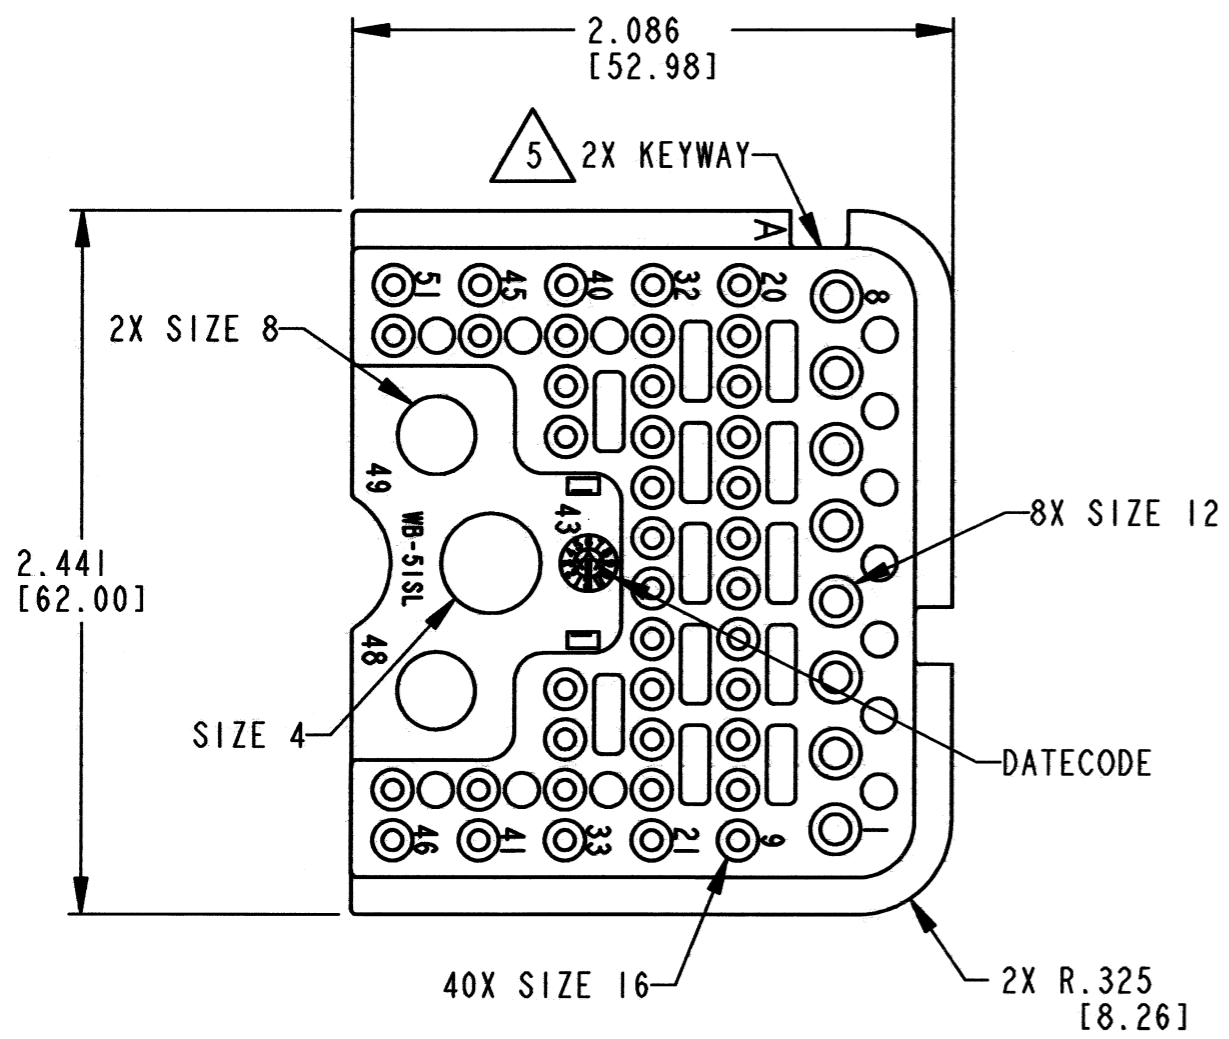

REV A	WB-51S*L	REVISIONS			
		SYM	DESCRIPTION	DATE	APPROVED
		NC	NEW RELEASE PER E.O. P21196	11-18-11	R.D.R.
		A	REVISED PER E.O. P21520	12/18/12	DM

5 SEE SHEET 2 FOR KEY ARRANGEMENTS.

- 4. MATERIAL: PLASTIC
- 3. THIS WEDGE LOCK MATES WITH DRB16-102S*(N)E-**** PLUG (**** = ALL MODIFICATIONS). CONSULT FACTORY FOR MODS.
- 2. DIMENSION TOLERANCE: ±.025 [.64].
- 1. DIMENSIONS ARE IN INCHES [mm].

NOTES: UNLESS OTHERWISE SPECIFIED.

5	PART NUMBER	COLOR
	WB-51SAL	GREY
	WB-51SBL	BLACK
	WB-51SCL	GREEN
	WB-51SDL	BROWN

SIGNATURE & DATE	
DR	J. APOSTOL 14DEC2012
CHK	Paula [Signature] 12/18/12
PE	Paula [Signature] 12/18/12
APPD	DY [Signature] 12/18/12
SCALE	NONE
WT	36g

WEDGE LOCK, PLUG, LEFT
"A" THRU "D" KEY
51 CONTACTS
DRB SERIES

ENVELOPE

EP 046	MATL. CODE
3850 INDUSTRIAL AVE. HEMET, CA 92545	
B	WB-51S*L
DWG SIZE	CODE 11139 SHEET 1 OF 2

REV
A **WB-51S*L**

REVISIONS			
SYM	DESCRIPTION	DATE	APPROVED
A	SEE SHEET 1	12/18/12	DM

WEDGE LOCK, PLUG, LEFT
"A" THRU "D" KEY
51 CONTACTS
DRB SERIES

ENVELOPE

EP 046	MATL. CODE
 3850 INDUSTRIAL AVE. HEMET, CA 92545	
B	WB-51S*L
DWG SIZE	CODE 11139 SHEET 2 OF 2

X-ON Electronics

Largest Supplier of Electrical and Electronic Components