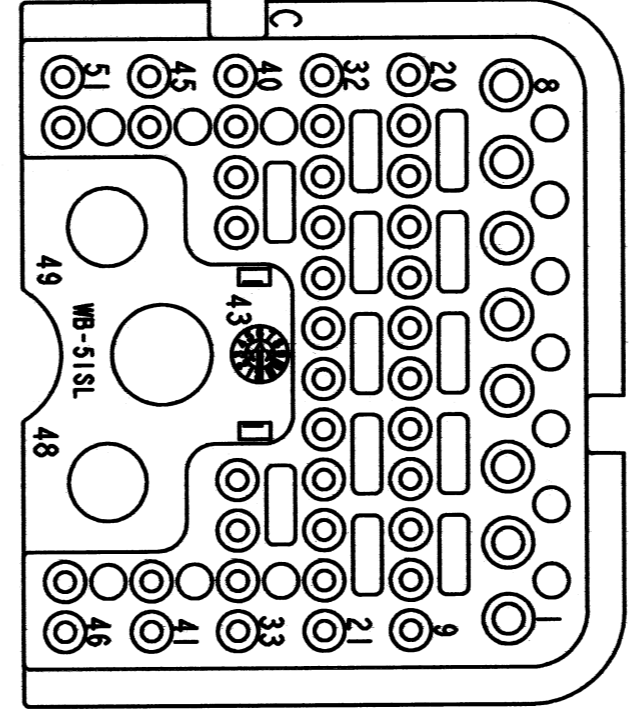

NOTES: UNLESS OTHERWISE SPECIFIED.

5	PART NUMBER	COLOR
	WB-51SAL	GREY
	WB-51SBL	BLACK
	WB-51SCL	GREEN
	WB-51SDL	BROWN

SIGNATURE & DATE	
DR	J. APOSTOL 14DEC2012
CHK	Paula [Signature] 12/18/12
PE	Paula [Signature] 12/18/12
APPD	DY [Signature] 12/18/12
SCALE	NONE
WT	36g

WEDGE LOCK, PLUG, LEFT
"A" THRU "D" KEY
51 CONTACTS
DRB SERIES

ENVELOPE

EP 046	MATL. CODE
3850 INDUSTRIAL AVE. HEMET, CA 92545	
B	WB-51S*L
DWG SIZE	CODE 11139 SHEET 1 OF 2

REV
A **WB-51S*L**

REVISIONS			
SYM	DESCRIPTION	DATE	APPROVED
A	SEE SHEET 1	12/18/12	DM

WB-51SAL
KEY: A

WB-51SBL
KEY: B

WB-51SCL
KEY: C

WB-51SDL
KEY: D

NOTES: SEE SHEET 1

SIGNATURE & DATE	
DR	J. APOSTOL 14DEC2012
CHK	<i>Paula Bandy</i> 12/18/12
PE	<i>Paula Bandy</i> 12/18/12
APPD	<i>DM</i> 12/18/12
SCALE	NONE - SEE SHEET 1

WEDGE LOCK, PLUG, LEFT
"A" THRU "D" KEY
51 CONTACTS
DRB SERIES

ENVELOPE

EP 046	MATL. CODE
 3850 INDUSTRIAL AVE. HEMET, CA 92545	
B	WB-51S*L
DWG SIZE	CODE 11139 SHEET 2 OF 2

X-ON Electronics

Largest Supplier of Electrical and Electronic Components