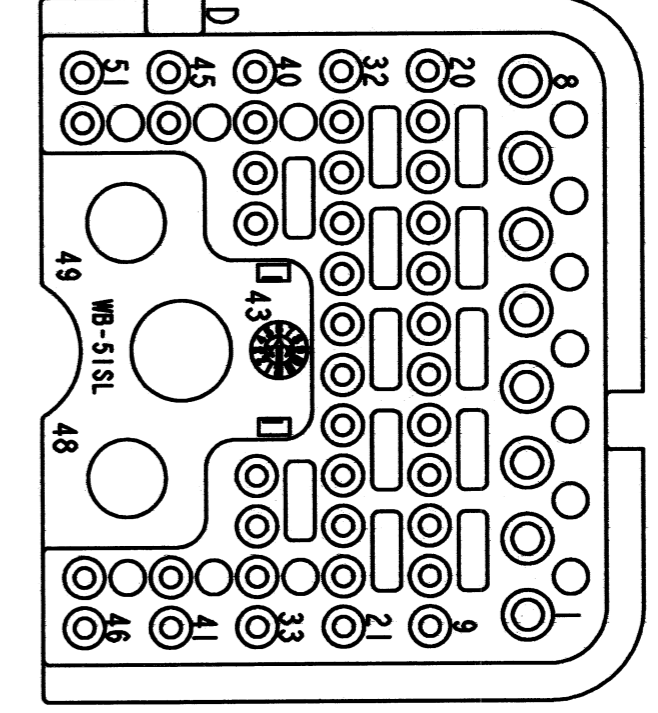

NOTES: UNLESS OTHERWISE SPECIFIED.

5	PART NUMBER	COLOR
	WB-51SAL	GREY
	WB-51SBL	BLACK
	WB-51SCL	GREEN
	WB-51SDL	BROWN

SIGNATURE & DATE	
DR	J. APOSTOL 14DEC2012
CHK	Paula [Signature] 12/18/12
PE	Paula [Signature] 12/18/12
APPD	DY [Signature] 12/18/12
SCALE	NONE
WT	36g

WEDGE LOCK, PLUG, LEFT
"A" THRU "D" KEY
51 CONTACTS
DRB SERIES

ENVELOPE

EP 046	MATL. CODE
3850 INDUSTRIAL AVE. HEMET, CA 92545	
B	WB-51S*L
DWG SIZE	CODE 11139 SHEET 1 OF 2

REV
A **WB-51S*L**

REVISIONS			
SYM	DESCRIPTION	DATE	APPROVED
A	SEE SHEET 1	12/18/12	DM

WB-51SAL
KEY: A

WB-51SBL
KEY: B

WB-51SCL
KEY: C

WB-51SDL
KEY: D

NOTES: SEE SHEET 1

SIGNATURE & DATE	
DR	J. APOSTOL 14DEC2012
CHK	<i>Paula Bandy</i> 12/18/12
PE	<i>Paula Bandy</i> 12/18/12
APPD	<i>DM</i> 12/18/12
SCALE	NONE - SEE SHEET 1

WEDGE LOCK, PLUG, LEFT
"A" THRU "D" KEY
51 CONTACTS
DRB SERIES

ENVELOPE

EP 046	MATL. CODE
 3850 INDUSTRIAL AVE. HEMET, CA 92545	
B	WB-51S*L
DWG SIZE	CODE 11139 SHEET 2 OF 2

X-ON Electronics

Largest Supplier of Electrical and Electronic Components