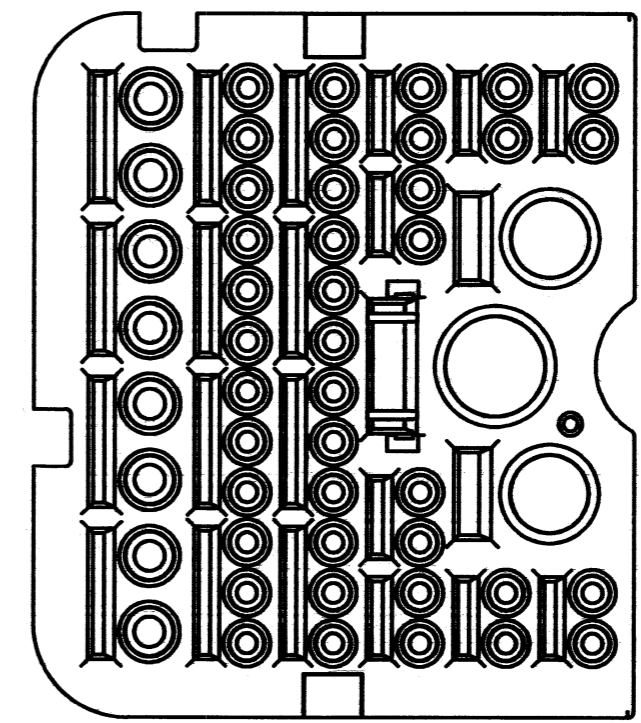

REV A	WB-51S*L	REVISIONS			
		SYM	DESCRIPTION	DATE	APPROVED
		NC	NEW RELEASE PER E.O. P21196	11-18-11	R.D.R.
		A	REVISED PER E.O. P21520	12/18/12	DM

5 SEE SHEET 2 FOR KEY ARRANGEMENTS.

- 4. MATERIAL: PLASTIC
- 3. THIS WEDGE LOCK MATES WITH DRB16-102S*(N)E-**** PLUG (**** = ALL MODIFICATIONS). CONSULT FACTORY FOR MODS.
- 2. DIMENSION TOLERANCE: ±.025 [.64].
- 1. DIMENSIONS ARE IN INCHES [mm].

NOTES: UNLESS OTHERWISE SPECIFIED.

5	PART NUMBER	COLOR
	WB-51SAL	GREY
	WB-51SBL	BLACK
	WB-51SCL	GREEN
	WB-51SDL	BROWN

SIGNATURE & DATE	
DR	J. APOSTOL 14DEC2012
CHK	Paula [Signature] 12/18/12
PE	Paula [Signature] 12/18/12
APPD	DY [Signature] 12/18/12
SCALE	NONE
WT	36g

WEDGE LOCK, PLUG, LEFT
"A" THRU "D" KEY
51 CONTACTS
DRB SERIES

ENVELOPE

EP 046	MATL. CODE
3850 INDUSTRIAL AVE. HEMET, CA 92545	
B	WB-51S*L
DWG SIZE	CODE 11139 SHEET 1 OF 2

REV
A **WB-51S*L**

REVISIONS			
SYM	DESCRIPTION	DATE	APPROVED
A	SEE SHEET 1	12/18/12	DM

WEDGE LOCK, PLUG, LEFT
"A" THRU "D" KEY
51 CONTACTS
DRB SERIES

ENVELOPE

EP 046	MATL. CODE
 3850 INDUSTRIAL AVE. HEMET, CA 92545	
B	WB-51S*L
DWG SIZE	CODE 11139 SHEET 2 OF 2

X-ON Electronics

Largest Supplier of Electrical and Electronic Components