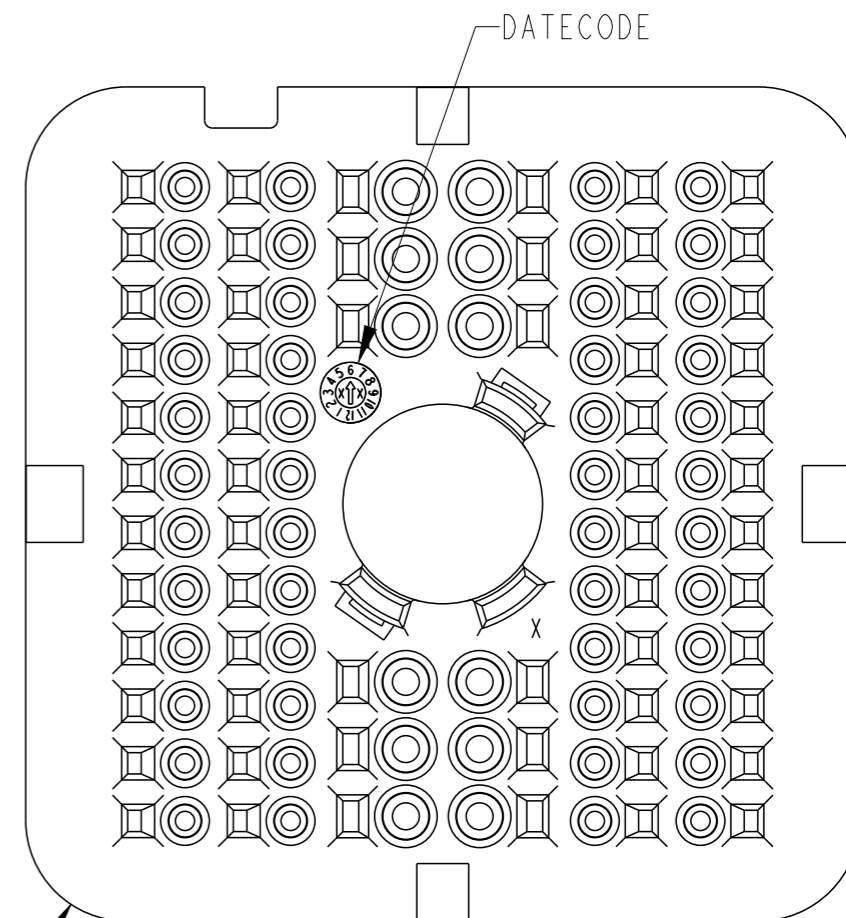

SIZE 16 12PL — SIZE 20 48 PL

3. SEE SHEET 2 FOR OTHER KEY ARRANGEMENTS.

2. MATERIAL: PBT GF30

1. THIS WEDGE LOCK MATES WITH DRB16-60SX(N)E-XXXX PLUG (X = A,B,C,D KEYS; XXXX = ALL MODIFICATIONS). CONSULT FACTORY FOR MODS.

NOTES:

THIS DRAWING IS A CONTROLLED DOCUMENT.		DWN S. PALLUTH 04/02/01	TE Connectivity		
DIMENSIONS: in [mm]		CHK - 04/02/01			
TOLERANCES UNLESS OTHERWISE SPECIFIED:		APVD D. MEYER 04/02/01	NAME WEDGE LOCK, PLUG 60 CONTACTS KEYS A, B, C & D DRB SERIES		
0 PLC ± 1 PLC ± 2 PLC ± 3 PLC ±.025 [0.64] 4 PLC ± ANGLES ±		PRODUCT SPEC -	SIZE A3 CAGE CODE 00779 DRAWING NO C-WB-60SX RESTRICTED TO -		
MATERIAL		APPLICATION SPEC -	SCALE 2:1 SHEET 1 OF 2 REV A		
FINISH		WEIGHT 14.17	CUSTOMER DRAWING		