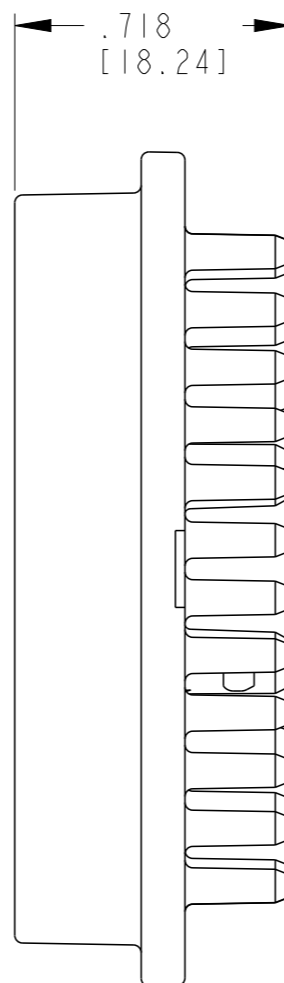

SIZE 16 12PL — SIZE 20 48 PL

3. SEE SHEET 2 FOR OTHER KEY ARRANGEMENTS.

2. MATERIAL: PBT GF30

1. THIS WEDGE LOCK MATES WITH DRB16-60SX(N)E-XXXX PLUG (X = A,B,C,D KEYS; XXXX = ALL MODIFICATIONS). CONSULT FACTORY FOR MODS.

NOTES:

THIS DRAWING IS A CONTROLLED DOCUMENT.		DWN S. PALLUTH 04/02/01	TE Connectivity		
DIMENSIONS: in [mm]		CHK - 04/02/01			
TOLERANCES UNLESS OTHERWISE SPECIFIED:		APVD D. MEYER 04/02/01	NAME WEDGE LOCK, PLUG 60 CONTACTS KEYS A, B, C & D DRB SERIES		
0 PLC ± 1 PLC ± 2 PLC ± 3 PLC ±.025 [0.64] 4 PLC ± ANGLES ±		PRODUCT SPEC -	SIZE A3 CAGE CODE 00779 DRAWING NO C-WB-60SX RESTRICTED TO -		
MATERIAL		APPLICATION SPEC -	SCALE 2:1 SHEET 1 OF 2 REV A		
FINISH		WEIGHT 14.17	CUSTOMER DRAWING		

BY - TE CONNECTIVITY

ALL RIGHTS RESERVED.

REVISIONS

P	LTR	DESCRIPTION	DATE	DWN	APVD
-	-	SEE SHEET 1	-	-	-

KEYWAY

WB-60S

60 48 36 30 24 12
1 2 3 4 5 6 7 8 9

WB-60SA
KEY ARRANGEMENT -A-
COLOR: GREY

KEYWAY

WB-60S

60 48 36 30 24 12
1 2 3 4 5 6 7 8 9

WB-60SD
KEY ARRANGEMENT -D-
COLOR: BROWN

THIS DRAWING IS A CONTROLLED DOCUMENT.		DWN S. PALLUTH 04/02/01		
DIMENSIONS: in [mm]		CHK - 04/02/01		
TOLERANCES UNLESS OTHERWISE SPECIFIED:		APVD D. MEYER 04/02/01	NAME WEDGE LOCK, PLUG 60 CONTACTS KEYS A, B, C & D DRB SERIES	
 0 PLC ± 1 PLC ± 2 PLC ± 3 PLC ±.025 [0.64] 4 PLC ± ANGLES ±		PRODUCT SPEC -	RESTRICTED TO -	
MATERIAL 		FINISH	APPLICATION SPEC -	SIZE A3
		WEIGHT 14.17	CAGE CODE 00779	DRAWING NO WB-60SX
		CUSTOMER DRAWING	SCALE 2:1	SHEET 2 OF 2
				REV A