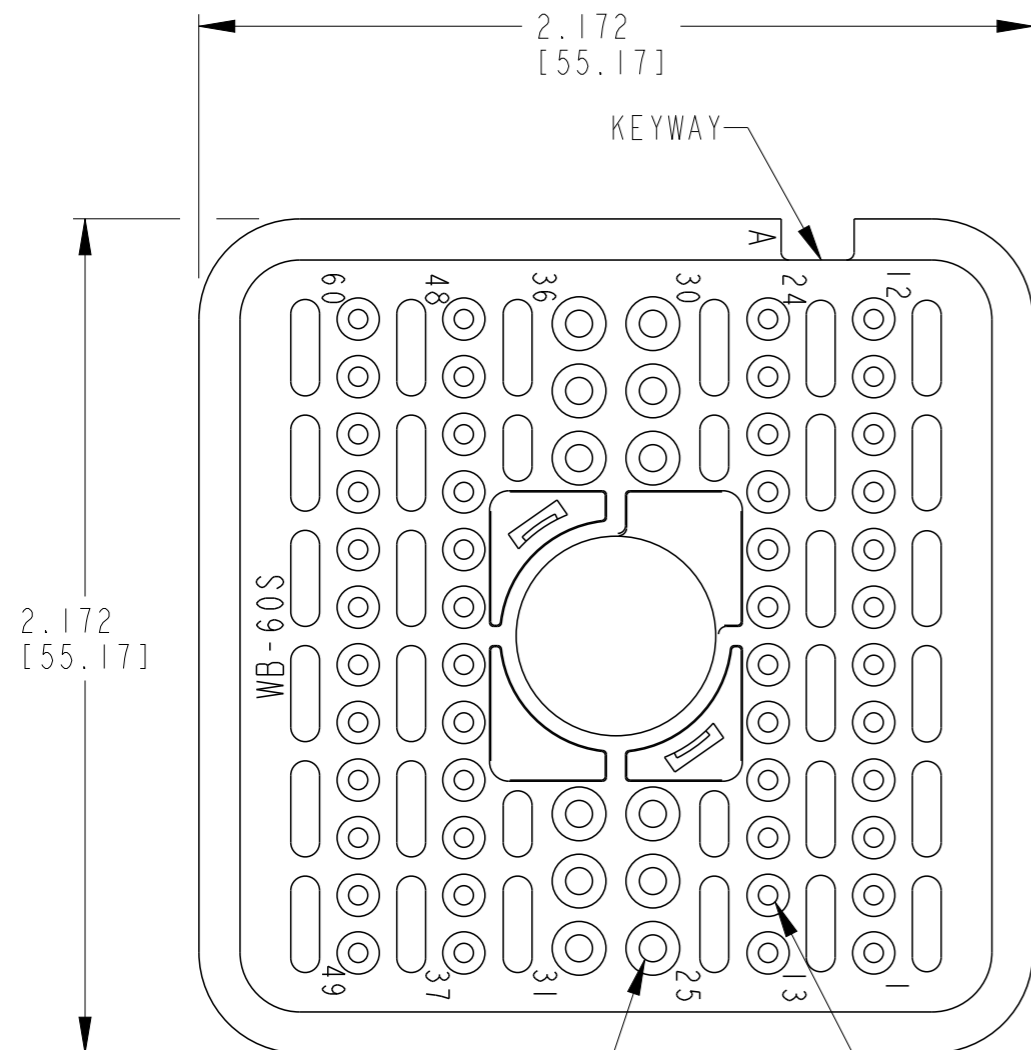

SIZE 16 12PL — SIZE 20 48 PL

3. SEE SHEET 2 FOR OTHER KEY ARRANGEMENTS.

2. MATERIAL: PBT GF30

1. THIS WEDGE LOCK MATES WITH DRB16-60SX(N)E-XXXX PLUG (X = A,B,C,D KEYS; XXXX = ALL MODIFICATIONS). CONSULT FACTORY FOR MODS.

NOTES:

THIS DRAWING IS A CONTROLLED DOCUMENT.		DWN S. PALLUTH 04/02/01	TE Connectivity		
DIMENSIONS: in [mm]		CHK - 04/02/01			
TOLERANCES UNLESS OTHERWISE SPECIFIED:		APVD D. MEYER 04/02/01	NAME WEDGE LOCK, PLUG 60 CONTACTS KEYS A, B, C & D DRB SERIES		
0 PLC ± 1 PLC ± 2 PLC ± 3 PLC ±.025 [0.64] 4 PLC ± ANGLES ±		PRODUCT SPEC -	SIZE A3 CAGE CODE 00779 DRAWING NO C-WB-60SX RESTRICTED TO -		
MATERIAL		APPLICATION SPEC -	SCALE 2:1 SHEET 1 OF 2 REV A		
FINISH		WEIGHT 14.17	CUSTOMER DRAWING		

BY - TE CONNECTIVITY

ALL RIGHTS RESERVED.

REVISIONS

P	LTR	DESCRIPTION	DATE	DWN	APVD
-	-	SEE SHEET 1	-	-	-

KEYWAY

WB-60S

60 48 36 30 24 12
1 2 3 4 5 6 7 8 9

WB-60SA
KEY ARRANGEMENT -A-
COLOR: GREY

KEYWAY

WB-60S

60 48 36 30 24 12
1 2 3 4 5 6 7 8 9

WB-60SD
KEY ARRANGEMENT -D-
COLOR: BROWN

THIS DRAWING IS A CONTROLLED DOCUMENT.		DWN S. PALLUTH 04/02/01		
DIMENSIONS: in [mm]		CHK - 04/02/01		
TOLERANCES UNLESS OTHERWISE SPECIFIED:		APVD D. MEYER 04/02/01	NAME WEDGE LOCK, PLUG 60 CONTACTS KEYS A, B, C & D DRB SERIES	
 0 PLC ± 1 PLC ± 2 PLC ± 3 PLC ±.025 [0.64] 4 PLC ± ANGLES ±		PRODUCT SPEC -	RESTRICTED TO -	
MATERIAL 		FINISH	APPLICATION SPEC -	SIZE A3
		WEIGHT 14.17	CAGE CODE 00779	DRAWING NO WB-60SX
		CUSTOMER DRAWING	SCALE 2:1	SHEET 2 OF 2
				REV A