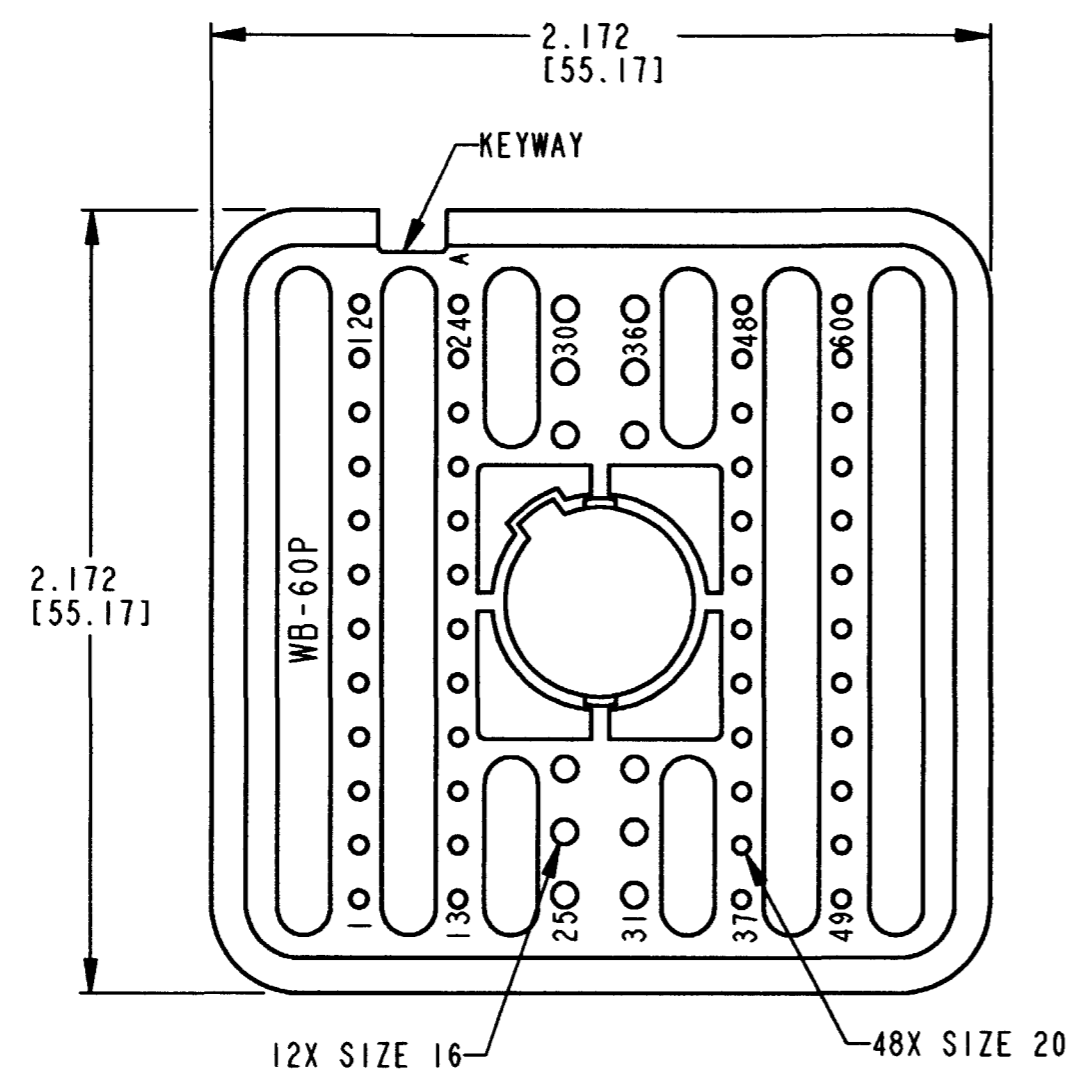

REV
A
WB-60P*

REVISIONS			
SYM	DESCRIPTION	DATE	APPROVED
NC	NEW RELEASE PER E.O. P17208	4-5-01	R.D.R.
A	REVISED PER E.O. P18606	6-14-04	RDR

- NOTES:
1. DIMENSIONS ARE IN INCHES [mm].
 2. DIMENSION TOLERANCE: $\pm .025$ [.64].
 3. THIS WEDGE LOCK MATES WITH DRB12-60P*(N)E-**** RECEPTACLE (* = A,B,C,D KEYS; **** = ALL MODIFICATIONS). CONSULT FACTORY FOR MODS.
 4. MATERIAL: PLASTIC
 5. SEE SHEET 2 FOR OTHER KEY ARRANGEMENTS.

SIGNATURE & DATE	
DR	S. PALLUTH 04/02/01
CHK	[Signature] 5/11/04
PE	[Signature] 6/10/04
APPD	R. Ried 6-14-04
SCALE	NONE WT

WEDGE LOCK, RECEPTACLE
60 CONTACTS
KEYS A,B,C & D
DRB SERIES

ENVELOPE

CP	EP059	MATL. CODE
The Deutch Company DEUTSCH I.P.D. 3850 INDUSTRIAL AVE. HEMET, CALIF. 92545		
B	WB-60P*	
DWG SIZE	CODE 11139	SHEET 1 OF 2

WB-60PD
KEY ARRANGEMENT -D-
COLOR: BROWN

NOTES:

SIGNATURE & DATE		WEDGE LOCK, RECEPTACLE 60 CONTACTS KEYS A, B, C & D DRB SERIES	CP	EP059	MATL CODE
DR	<i>S. Palluth 04/02/01</i>		The Deutch Company DEUTSCH I.P.D. 3850 INDUSTRIAL AVE. HEMET, CALIF. 92545		
CHK	<i>B. B. 6/11/04</i>		B	WB-60P*	
PE	<i>D. Meyer 1/10/04</i>			DWG SIZE	CODE 11139
APPD	<i>R. Reed 6-14-04</i>	ENVELOPE			
SCALE	NONE	WT			