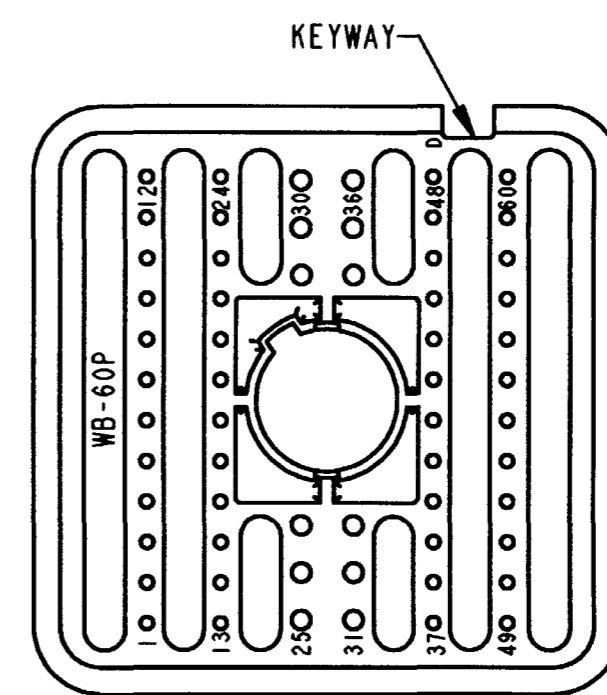

REV
A
WB-60P*

REVISIONS			
SYM	DESCRIPTION	DATE	APPROVED
NC	NEW RELEASE PER E.O. P17208	4-5-01	R.D.R.
A	REVISED PER E.O. P18606	6-14-04	RDR

- NOTES:
1. DIMENSIONS ARE IN INCHES [mm].
 2. DIMENSION TOLERANCE: $\pm .025$ [.64].
 3. THIS WEDGE LOCK MATES WITH DRB12-60P*(N)E-**** RECEPTACLE (* = A,B,C,D KEYS; **** = ALL MODIFICATIONS). CONSULT FACTORY FOR MODS.
 4. MATERIAL: PLASTIC
 5. SEE SHEET 2 FOR OTHER KEY ARRANGEMENTS.

REV A	WB-60P*	REVISIONS		
SYM	DESCRIPTION	DATE	APPROVED	
	SEE SHEET 1	6-14-04	<i>POK</i>	

WB-60PA
KEY ARRANGEMENT -A-
COLOR: GREY

WB-60PB
KEY ARRANGEMENT -B-
COLOR: BLACK

WB-60PC
KEY ARRANGEMENT -C-
COLOR: GREEN

WB-60PD
KEY ARRANGEMENT -D-
COLOR: BROWN

NOTES:

SIGNATURE & DATE		WEDGE LOCK, RECEPTACLE 60 CONTACTS KEYS A, B, C & D DRB SERIES	CP	EP059	MATL CODE
DR	<i>S. Palluth 04/02/01</i>		The Deutch Company DEUTSCH I.P.D. 3850 INDUSTRIAL AVE. HEMET, CALIF. 92545		
CHK	<i>B. B. 6/11/04</i>		B	WB-60P*	
PE	<i>D. Meyer 1/10/04</i>			DWG SIZE	CODE 11139
APPD	<i>R. Reed 6-14-04</i>	ENVELOPE			
SCALE	NONE	WT			