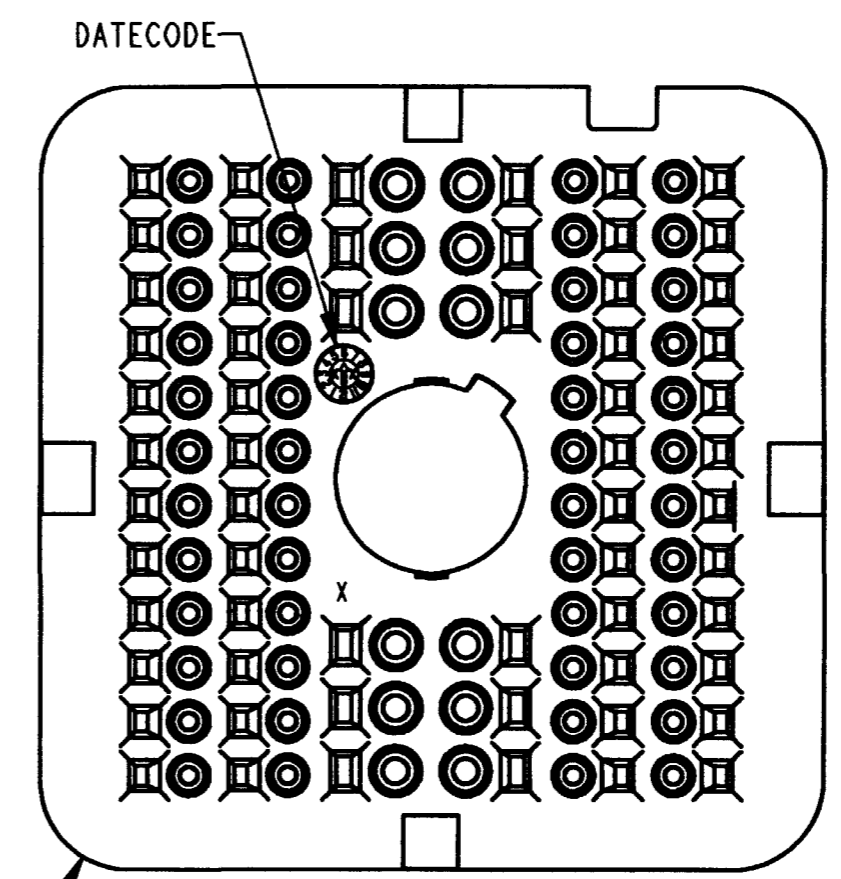

REV
A
WB-60P*

REVISIONS			
SYM	DESCRIPTION	DATE	APPROVED
NC	NEW RELEASE PER E.O. P17208	4-5-01	R.D.R.
A	REVISED PER E.O. P18606	6-14-04	RDR

- NOTES:
1. DIMENSIONS ARE IN INCHES [mm].
 2. DIMENSION TOLERANCE: $\pm .025$ [.64].
 3. THIS WEDGE LOCK MATES WITH DRB12-60P*(N)E-**** RECEPTACLE (* = A,B,C,D KEYS; **** = ALL MODIFICATIONS). CONSULT FACTORY FOR MODS.
 4. MATERIAL: PLASTIC
 5. SEE SHEET 2 FOR OTHER KEY ARRANGEMENTS.

SIGNATURE & DATE	
DR	S. PALLUTH 04/02/01
CHK	[Signature] 5/11/04
PE	[Signature] 6/10/04
APPD	R. Ried 6-14-04
SCALE	NONE WT

WEDGE LOCK, RECEPTACLE
60 CONTACTS
KEYS A,B,C & D
DRB SERIES

ENVELOPE

CP	EP059	MATL. CODE
The Deutch Company DEUTSCH I.P.D. 3850 INDUSTRIAL AVE. HEMET, CALIF. 92545		
B	WB-60P*	
DWG SIZE	CODE 11139	SHEET 1 OF 2

WB-60PD
KEY ARRANGEMENT -D-
COLOR: BROWN

NOTES:

SIGNATURE & DATE		WEDGE LOCK, RECEPTACLE 60 CONTACTS KEYS A, B, C & D DRB SERIES	CP	EP059	MATL CODE
DR	<i>S. Palluth 04/02/01</i>		The Deutch Company DEUTSCH I.P.D. 3850 INDUSTRIAL AVE. HEMET, CALIF. 92545		
CHK	<i>B. B. 6/11/04</i>		B	WB-60P*	
PE	<i>D. Meyer 1/10/04</i>			DWG SIZE	CODE 11139
APPD	<i>R. Reed 6-14-04</i>	ENVELOPE			
SCALE	NONE	WT			