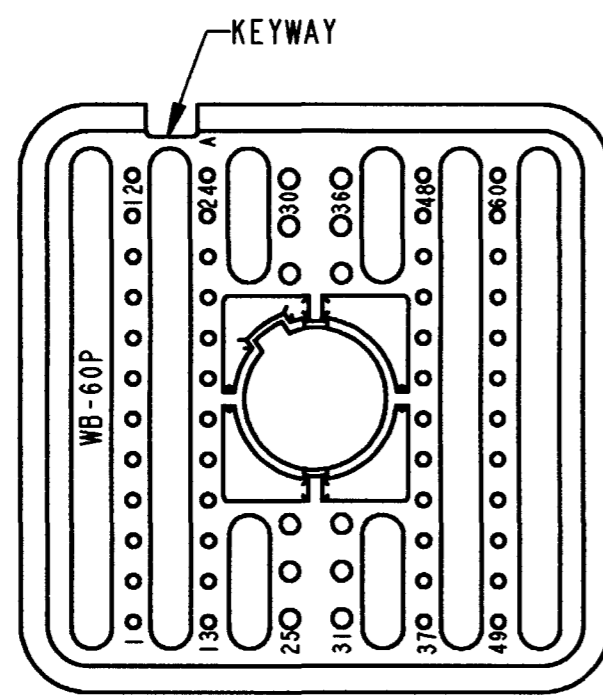

REV A	WB-60P*	REVISIONS		
SYM	DESCRIPTION	DATE	APPROVED	
	SEE SHEET 1	6-14-04	<i>POK</i>	

WB-60PA
KEY ARRANGEMENT -A-
COLOR: GREY