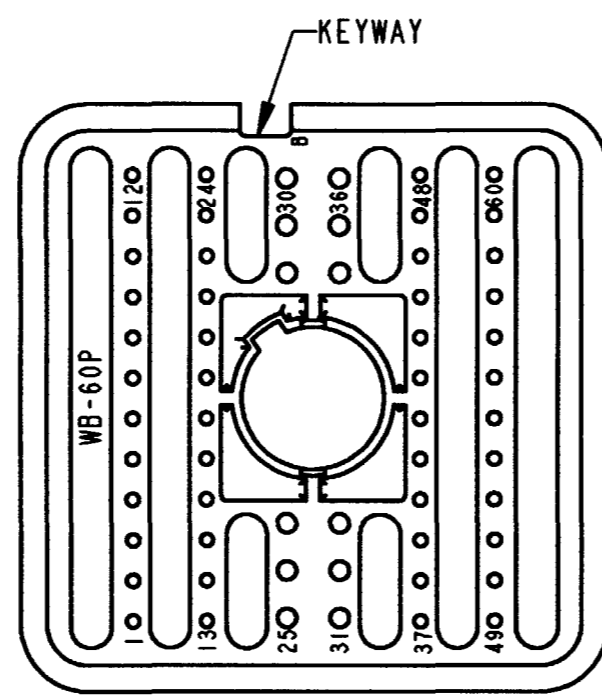

WB-60PB
KEY ARRANGEMENT -B-
COLOR: BLACK