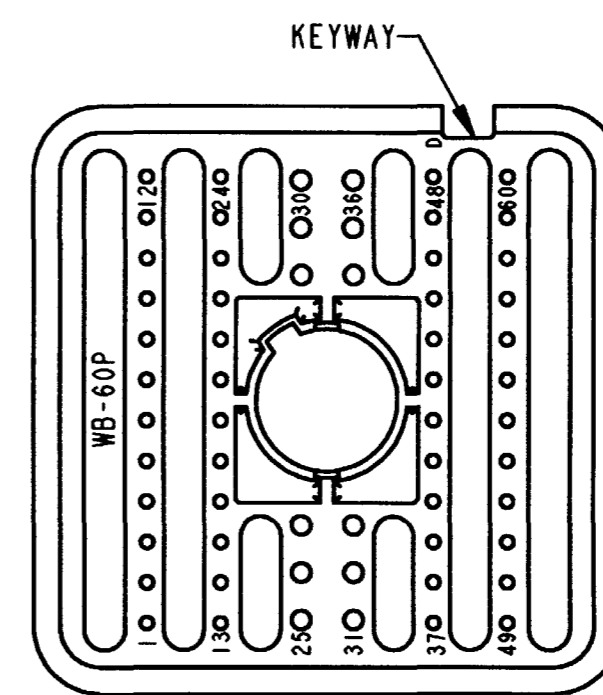

REV
A

WB-60P*

REVISIONS

SYM	DESCRIPTION	DATE	APPROVED
NC	NEW RELEASE PER E.O. P17208	4-5-01	R.D.R.
A	REVISED PER E.O. P18606	6-14-04	RDR

- NOTES:
1. DIMENSIONS ARE IN INCHES [mm].
 2. DIMENSION TOLERANCE: $\pm .025$ [.64].
 3. THIS WEDGE LOCK MATES WITH DRB12-60P*(N)E-**** RECEPTACLE (* = A,B,C,D KEYS; **** = ALL MODIFICATIONS). CONSULT FACTORY FOR MODS.
 4. MATERIAL: PLASTIC
 5. SEE SHEET 2 FOR OTHER KEY ARRANGEMENTS.

REV A	WB-60P*	REVISIONS		
SYM	DESCRIPTION	DATE	APPROVED	
	SEE SHEET 1	6-14-04	<i>POK</i>	

WB-60PA
KEY ARRANGEMENT -A-
COLOR: GREY

WB-60PB
KEY ARRANGEMENT -B-
COLOR: BLACK

WB-60PC
KEY ARRANGEMENT -C-
COLOR: GREEN

WB-60PD
KEY ARRANGEMENT -D-
COLOR: BROWN

NOTES:

SIGNATURE & DATE		WEDGE LOCK, RECEPTACLE 60 CONTACTS KEYS A, B, C & D DRB SERIES	CP	EP059	MATL CODE	
DR	<i>S. Palluth 04/02/01</i>		The Deutch Company DEUTSCH I.P.D. 3850 INDUSTRIAL AVE. HEMET, CALIF. 92545			
CHK	<i>B. B. 6/11/04</i>		B	WB-60P*		
PE	<i>D. Meyer 1/10/04</i>			DWG SIZE	CODE 11139	SHEET 2 OF 2
APPD	<i>R. Reed 6-14-04</i>	ENVELOPE				
SCALE	NONE	WT				