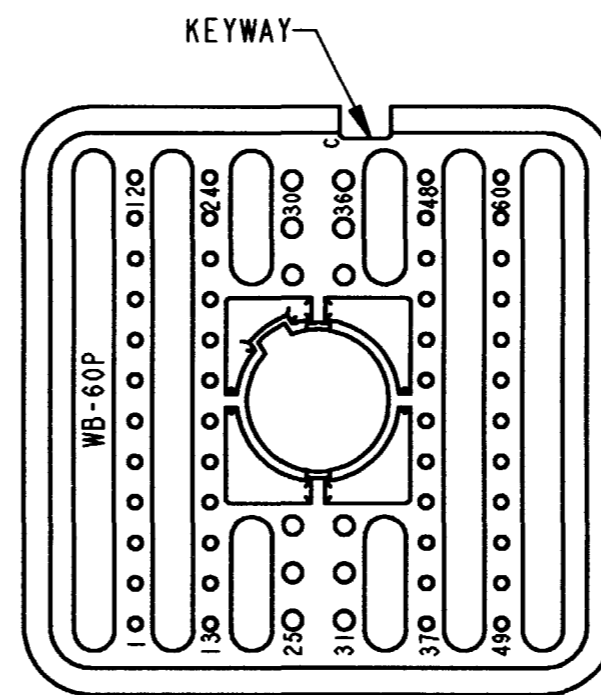

WB-60PC
KEY ARRANGEMENT -C-
COLOR: GREEN