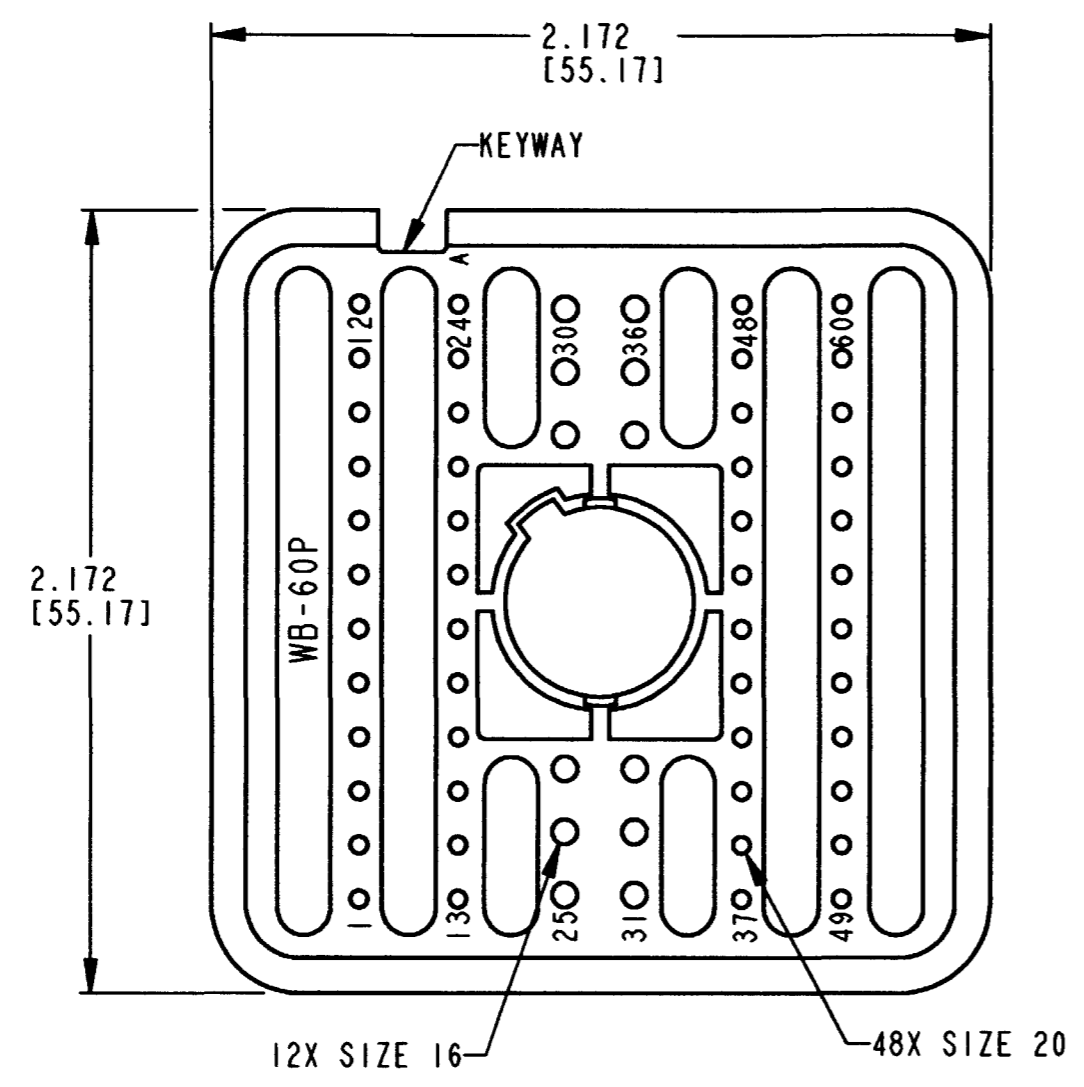

REV
A

WB-60P*

REVISIONS

SYM	DESCRIPTION	DATE	APPROVED
NC	NEW RELEASE PER E.O. P17208	4-5-01	R.D.R.
A	REVISED PER E.O. P18606	6-14-04	RDR

- NOTES:
1. DIMENSIONS ARE IN INCHES [mm].
 2. DIMENSION TOLERANCE: $\pm .025$ [.64].
 3. THIS WEDGE LOCK MATES WITH DRB12-60P*(N)E-**** RECEPTACLE (* = A,B,C,D KEYS; **** = ALL MODIFICATIONS). CONSULT FACTORY FOR MODS.
 4. MATERIAL: PLASTIC
 5. SEE SHEET 2 FOR OTHER KEY ARRANGEMENTS.

SIGNATURE & DATE	
DR	S. PALLUTH 04/02/01
CHK	[Signature] 5/11/04
PE	[Signature] 6/10/04
APPD	R. Ried 6-14-04
SCALE	NONE WT

WEDGE LOCK, RECEPTACLE
60 CONTACTS
KEYS A,B,C & D
DRB SERIES

ENVELOPE

CP	EP059	MATL. CODE
The Deutsch Company DEUTSCH I.P.D. 3850 INDUSTRIAL AVE. HEMET, CALIF. 92545		
B	WB-60P*	
DWG SIZE	CODE 11139	SHEET 1 OF 2

WB-60PD
KEY ARRANGEMENT -D-
COLOR: BROWN

NOTES:

SIGNATURE & DATE		WEDGE LOCK, RECEPTACLE 60 CONTACTS KEYS A, B, C & D DRB SERIES	CP	EP059	MATL CODE	
DR	<i>S. Palluth 04/02/01</i>		The Deutch Company DEUTSCH I.P.D. 3850 INDUSTRIAL AVE. HEMET, CALIF. 92545			
CHK	<i>B. B. 6/11/04</i>		B	WB-60P*		
PE	<i>D. Meyer 1/10/04</i>			DWG SIZE	CODE 11139	SHEET 2 OF 2
APPD	<i>R. Reed 6-14-04</i>	ENVELOPE				
SCALE	NONE	WT				