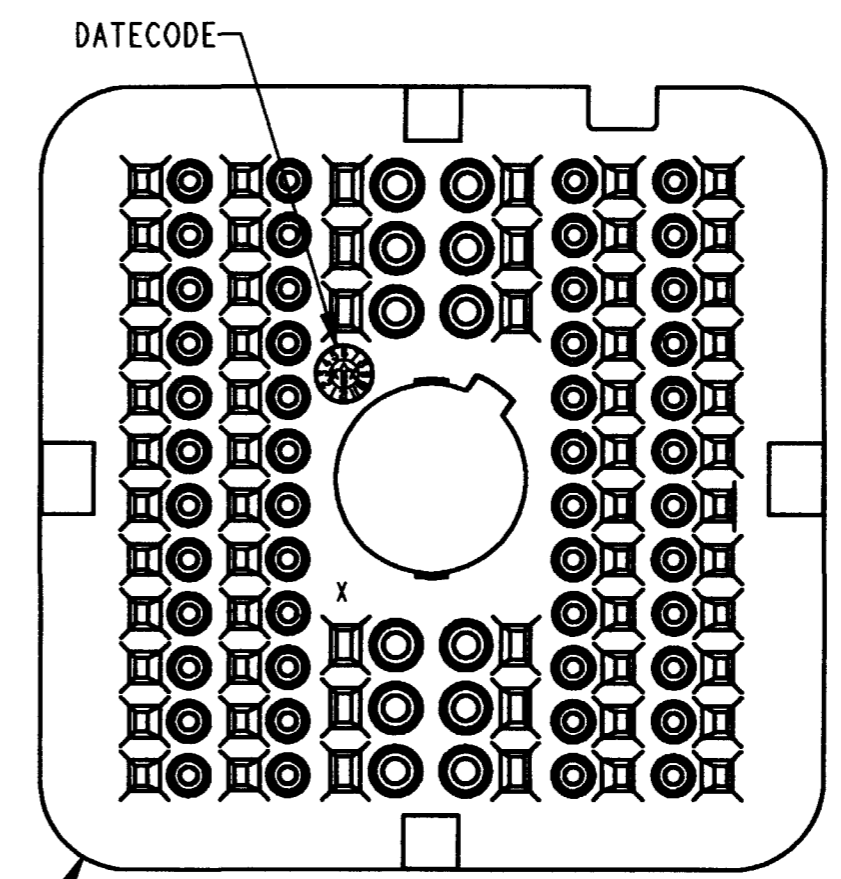

REV
A

WB-60P*

REVISIONS

SYM	DESCRIPTION	DATE	APPROVED
NC	NEW RELEASE PER E.O. P17208	4-5-01	R.D.R.
A	REVISED PER E.O. P18606	6-14-04	RDR

- NOTES:
1. DIMENSIONS ARE IN INCHES [mm].
 2. DIMENSION TOLERANCE: $\pm .025$ [.64].
 3. THIS WEDGE LOCK MATES WITH DRB12-60P*(N)E-**** RECEPTACLE (* = A,B,C,D KEYS; **** = ALL MODIFICATIONS). CONSULT FACTORY FOR MODS.
 4. MATERIAL: PLASTIC
 5. SEE SHEET 2 FOR OTHER KEY ARRANGEMENTS.

SIGNATURE & DATE	
DR	S. PALLUTH 04/02/01
CHK	[Signature] 5/11/04
PE	[Signature] 6/10/04
APPD	R. Ried 6-14-04
SCALE	NONE WT

WEDGE LOCK, RECEPTACLE
60 CONTACTS
KEYS A,B,C & D
DRB SERIES

ENVELOPE

CP	EP059	MATL. CODE
The Deutsch Company DEUTSCH I.P.D. 3850 INDUSTRIAL AVE. HEMET, CALIF. 92545		
B	WB-60P*	
DWG SIZE	CODE 11139	SHEET 1 OF 2

WB-60PD
KEY ARRANGEMENT -D-
COLOR: BROWN

NOTES:

SIGNATURE & DATE		WEDGE LOCK, RECEPTACLE 60 CONTACTS KEYS A, B, C & D DRB SERIES	CP	EP059	MATL CODE	
DR	<i>S. Palluth 04/02/01</i>		The Deutch Company DEUTSCH I.P.D. 3850 INDUSTRIAL AVE. HEMET, CALIF. 92545			
CHK	<i>B. B. 6/11/04</i>		B	WB-60P*		
PE	<i>D. Meyer 1/10/04</i>			DWG SIZE	CODE 11139	SHEET 2 OF 2
APPD	<i>R. Reed 6-14-04</i>	ENVELOPE				
SCALE	NONE	WT				