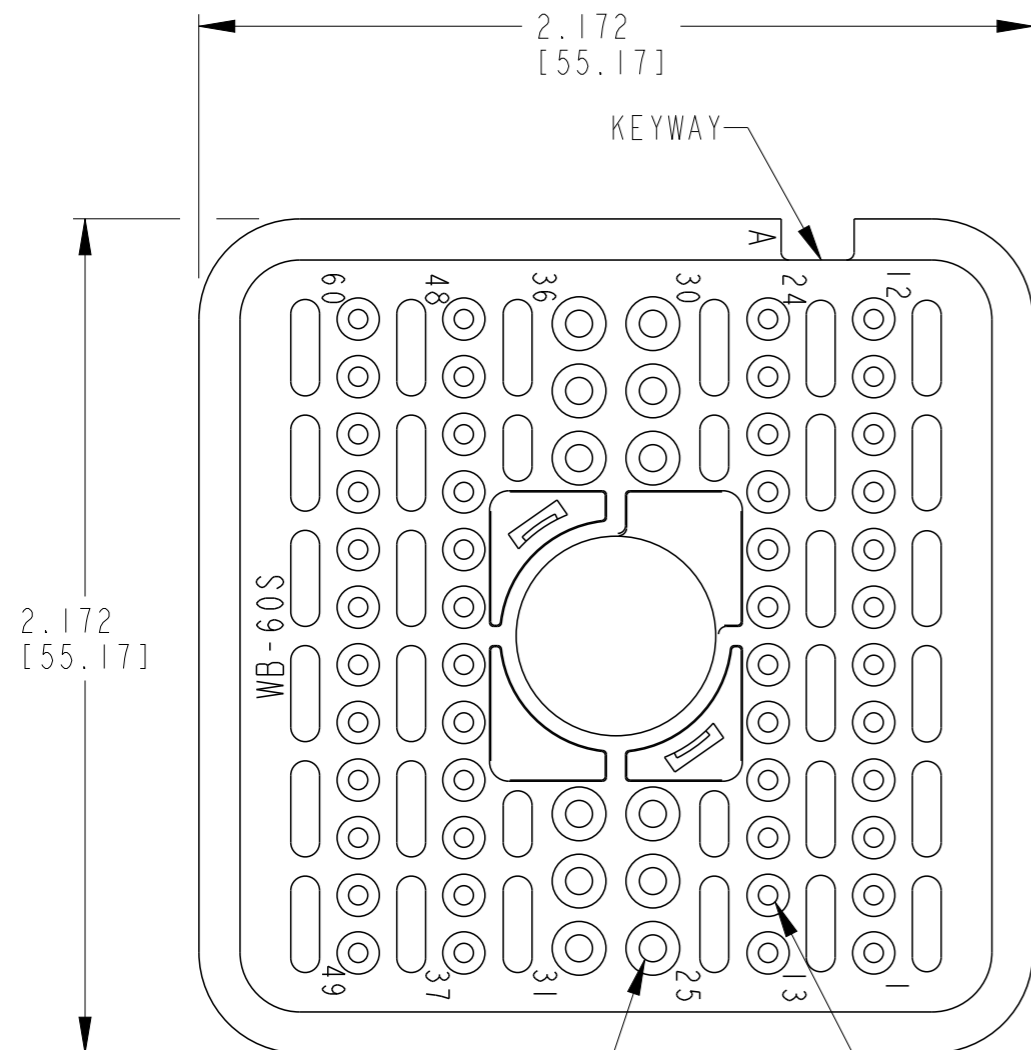

SIZE 16 12PL — SIZE 20 48 PL

3. SEE SHEET 2 FOR OTHER KEY ARRANGEMENTS.

2. MATERIAL: PBT GF30

1. THIS WEDGE LOCK MATES WITH DRB16-60SX(N)E-XXXX PLUG (X = A,B,C,D KEYS; XXXX = ALL MODIFICATIONS). CONSULT FACTORY FOR MODS.

NOTES:

THIS DRAWING IS A CONTROLLED DOCUMENT.		DWN S. PALLUTH 04/02/01	 TE Connectivity	
DIMENSIONS: in [mm]		CHK - 04/02/01		
TOLERANCES UNLESS OTHERWISE SPECIFIED:		APVD D. MEYER 04/02/01	NAME WEDGE LOCK, PLUG 60 CONTACTS KEYS A, B, C & D DRB SERIES	
0 PLC ± 1 PLC ± 2 PLC ± 3 PLC ±.025 [0.64] 4 PLC ± ANGLES ±		PRODUCT SPEC -	SIZE A3	
MATERIAL 		APPLICATION SPEC -	CAGE CODE 00779	DRAWING NO C-WB-60SX
		WEIGHT 14.17	RESTRICTED TO -	
		CUSTOMER DRAWING	SCALE 2:1	SHEET 1 OF 2 REV A

REVISIONS

P	LTR	DESCRIPTION	DATE	DWN	APVD
-	-	SEE SHEET 1	-	-	-

**WB-60SA**  
**KEY ARRANGEMENT -A-**  
**COLOR: GREY**

**WB-60SB**  
**KEY ARRANGEMENT -B-**  
**COLOR: BLACK**

**WB-60SC**  
**KEY ARRANGEMENT -C-**  
**COLOR: GREEN**

**WB-60SD**  
**KEY ARRANGEMENT -D-**  
**COLOR: BROWN**

THIS DRAWING IS A CONTROLLED DOCUMENT.		DWN S. PALLUTH 04/02/01	 TE Connectivity	
DIMENSIONS: in [mm]		CHK - 04/02/01		
		APVD D. MEYER 04/02/01	NAME WEDGE LOCK, PLUG 60 CONTACTS KEYS A, B, C & D DRB SERIES	
TOLERANCES UNLESS OTHERWISE SPECIFIED:		PRODUCT SPEC -	RESTRICTED TO -	
0 PLC ±		APPLICATION SPEC -	SIZE A3	CAGE CODE 00779
1 PLC ±		WEIGHT 14.17	DRAWING NO G-WB-60SX	
2 PLC ±		MATERIAL 	SCALE 2:1	
3 PLC ±.025 [0.64]			SHEET 2 OF 2	
4 PLC ±		CUSTOMER DRAWING		REV A
ANGLES ±		FINISH		