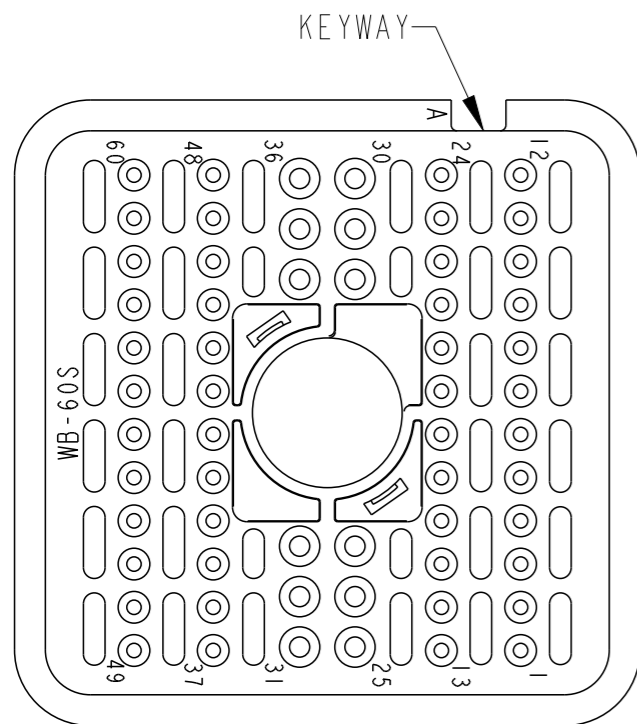

SIZE 16 12PL — SIZE 20 48 PL

3. SEE SHEET 2 FOR OTHER KEY ARRANGEMENTS.

2. MATERIAL: PBT GF30

1. THIS WEDGE LOCK MATES WITH DRB16-60SX(N)E-XXXX PLUG (X = A,B,C,D KEYS; XXXX = ALL MODIFICATIONS). CONSULT FACTORY FOR MODS.

NOTES:

THIS DRAWING IS A CONTROLLED DOCUMENT.		DWN S. PALLUTH 04/02/01	 TE Connectivity	
DIMENSIONS: in [mm]		CHK - 04/02/01		
TOLERANCES UNLESS OTHERWISE SPECIFIED:		APVD D. MEYER 04/02/01	NAME WEDGE LOCK, PLUG 60 CONTACTS KEYS A, B, C & D DRB SERIES	
0 PLC ± 1 PLC ± 2 PLC ± 3 PLC ±.025 [0.64] 4 PLC ± ANGLES ±		PRODUCT SPEC -	SIZE A3	
MATERIAL 		APPLICATION SPEC -	CAGE CODE 00779	DRAWING NO C-WB-60SX
		WEIGHT 14.17	RESTRICTED TO -	
		CUSTOMER DRAWING	SCALE 2:1	SHEET 1 OF 2 REV A

REVISIONS

P	LTR	DESCRIPTION	DATE	DWN	APVD
-	-	SEE SHEET 1	-	-	-

**WB-60SA**  
**KEY ARRANGEMENT -A-**  
**COLOR: GREY**

**WB-60SB**  
**KEY ARRANGEMENT -B-**  
**COLOR: BLACK**

**WB-60SC**  
**KEY ARRANGEMENT -C-**  
**COLOR: GREEN**

**WB-60SD**  
**KEY ARRANGEMENT -D-**  
**COLOR: BROWN**

THIS DRAWING IS A CONTROLLED DOCUMENT.		DWN S. PALLUTH 04/02/01	 TE Connectivity	
DIMENSIONS: in [mm]		CHK - 04/02/01		
		APVD D. MEYER 04/02/01	NAME WEDGE LOCK, PLUG 60 CONTACTS KEYS A, B, C & D DRB SERIES	
TOLERANCES UNLESS OTHERWISE SPECIFIED:		PRODUCT SPEC -	RESTRICTED TO -	
0 PLC ±		APPLICATION SPEC -	SIZE A3	CAGE CODE 00779
1 PLC ±		WEIGHT 14.17	DRAWING NO G-WB-60SX	
2 PLC ±		MATERIAL 	SCALE 2:1	
3 PLC ±.025 [0.64]			SHEET 2 OF 2	
4 PLC ±		CUSTOMER DRAWING		REV A
ANGLES ±		FINISH		