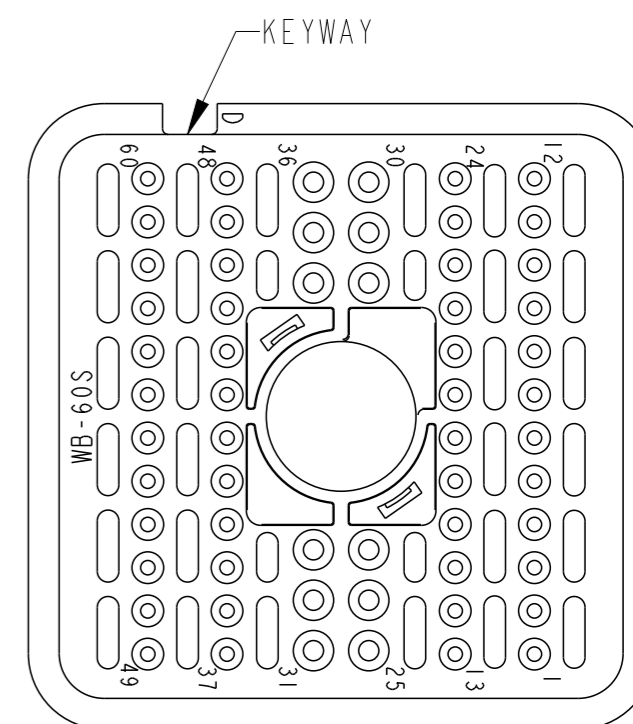

SIZE 16 12PL — SIZE 20 48 PL

3. SEE SHEET 2 FOR OTHER KEY ARRANGEMENTS.

2. MATERIAL: PBT GF30

1. THIS WEDGE LOCK MATES WITH DRB16-60SX(N)E-XXXX PLUG (X = A,B,C,D KEYS; XXXX = ALL MODIFICATIONS). CONSULT FACTORY FOR MODS.

NOTES:

THIS DRAWING IS A CONTROLLED DOCUMENT.		DWN S. PALLUTH 04/02/01	 TE Connectivity	
DIMENSIONS: in [mm]		CHK - 04/02/01		
TOLERANCES UNLESS OTHERWISE SPECIFIED:		APVD D. MEYER 04/02/01	NAME WEDGE LOCK, PLUG 60 CONTACTS KEYS A, B, C & D DRB SERIES	
0 PLC ± 1 PLC ± 2 PLC ± 3 PLC ±.025 [0.64] 4 PLC ± ANGLES ±		PRODUCT SPEC -	SIZE A3	
MATERIAL 		APPLICATION SPEC -	CAGE CODE 00779	DRAWING NO C-WB-60SX
		WEIGHT 14.17	RESTRICTED TO -	
		CUSTOMER DRAWING	SCALE 2:1	SHEET 1 OF 2 REV A

REVISIONS

P	LTR	DESCRIPTION	DATE	DWN	APVD
-	-	SEE SHEET 1	-	-	-

**WB-60SA**  
**KEY ARRANGEMENT -A-**  
**COLOR: GREY**

**WB-60SB**  
**KEY ARRANGEMENT -B-**  
**COLOR: BLACK**

**WB-60SC**  
**KEY ARRANGEMENT -C-**  
**COLOR: GREEN**

**WB-60SD**  
**KEY ARRANGEMENT -D-**  
**COLOR: BROWN**

THIS DRAWING IS A CONTROLLED DOCUMENT.		DWN S. PALLUTH 04/02/01	 TE Connectivity	
DIMENSIONS: in [mm]		CHK - 04/02/01		
		APVD D. MEYER 04/02/01	NAME WEDGE LOCK, PLUG 60 CONTACTS KEYS A, B, C & D DRB SERIES	
TOLERANCES UNLESS OTHERWISE SPECIFIED:		PRODUCT SPEC -	RESTRICTED TO -	
0 PLC ±		APPLICATION SPEC -	SIZE A3	CAGE CODE 00779
1 PLC ±		WEIGHT 14.17	DRAWING NO G-WB-60SX	
2 PLC ±		MATERIAL 	SCALE 2:1	
3 PLC ±.025 [0.64]			SHEET 2 OF 2	
4 PLC ±		CUSTOMER DRAWING		REV A
ANGLES ±		FINISH		