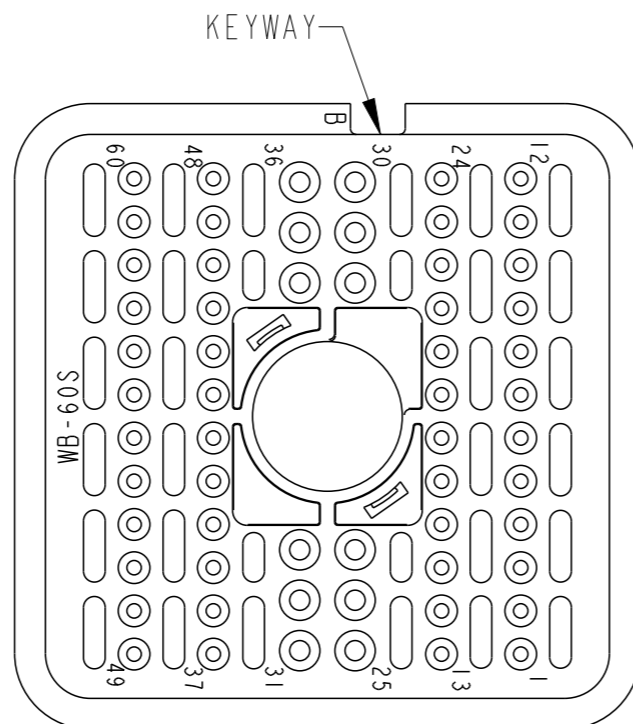

SIZE 16 12PL — SIZE 20 48 PL

3. SEE SHEET 2 FOR OTHER KEY ARRANGEMENTS.

2. MATERIAL: PBT GF30

1. THIS WEDGE LOCK MATES WITH DRB16-60SX(N)E-XXXX PLUG (X = A,B,C,D KEYS; XXXX = ALL MODIFICATIONS). CONSULT FACTORY FOR MODS.

NOTES:

THIS DRAWING IS A CONTROLLED DOCUMENT.		DWN S. PALLUTH 04/02/01	 TE Connectivity	
DIMENSIONS: in [mm]		CHK - 04/02/01		
TOLERANCES UNLESS OTHERWISE SPECIFIED:		APVD D. MEYER 04/02/01	NAME WEDGE LOCK, PLUG 60 CONTACTS KEYS A, B, C & D DRB SERIES	
0 PLC ± 1 PLC ± 2 PLC ± 3 PLC ±.025 [0.64] 4 PLC ± ANGLES ±		PRODUCT SPEC -	SIZE A3	
MATERIAL 		APPLICATION SPEC -	CAGE CODE 00779	DRAWING NO C-WB-60SX
		WEIGHT 14.17	RESTRICTED TO -	
		CUSTOMER DRAWING	SCALE 2:1	SHEET 1 OF 2 REV A

REVISIONS

P	LTR	DESCRIPTION	DATE	DWN	APVD
-	-	SEE SHEET 1	-	-	-

**WB-60SA**  
**KEY ARRANGEMENT -A-**  
**COLOR: GREY**

**WB-60SB**  
**KEY ARRANGEMENT -B-**  
**COLOR: BLACK**

**WB-60SC**  
**KEY ARRANGEMENT -C-**  
**COLOR: GREEN**

**WB-60SD**  
**KEY ARRANGEMENT -D-**  
**COLOR: BROWN**

THIS DRAWING IS A CONTROLLED DOCUMENT.		DWN S. PALLUTH 04/02/01	 TE Connectivity	
DIMENSIONS: in [mm]		CHK - 04/02/01		
		APVD D. MEYER 04/02/01	NAME WEDGE LOCK, PLUG 60 CONTACTS KEYS A, B, C & D DRB SERIES	
TOLERANCES UNLESS OTHERWISE SPECIFIED:		PRODUCT SPEC -	RESTRICTED TO -	
0 PLC ±		APPLICATION SPEC -	SIZE A3	CAGE CODE 00779
1 PLC ±		WEIGHT 14.17	DRAWING NO G-WB-60SX	
2 PLC ±		MATERIAL 	SCALE 2:1	
3 PLC ±.025 [0.64]			SHEET 2 OF 2	
4 PLC ±		CUSTOMER DRAWING		REV A
ANGLES ±		FINISH		