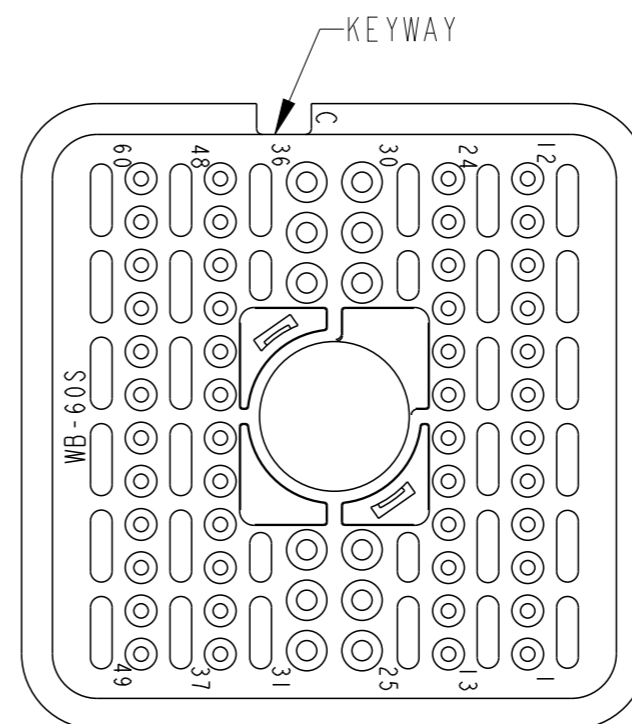

SIZE 16 12PL — SIZE 20 48 PL

3. SEE SHEET 2 FOR OTHER KEY ARRANGEMENTS.

2. MATERIAL: PBT GF30

1. THIS WEDGE LOCK MATES WITH DRB16-60SX(N)E-XXXX PLUG (X = A,B,C,D KEYS; XXXX = ALL MODIFICATIONS). CONSULT FACTORY FOR MODS.

NOTES:

THIS DRAWING IS A CONTROLLED DOCUMENT.		DWN S. PALLUTH 04/02/01	 TE Connectivity	
DIMENSIONS: in [mm]		CHK - 04/02/01		
TOLERANCES UNLESS OTHERWISE SPECIFIED:		APVD D. MEYER 04/02/01	NAME WEDGE LOCK, PLUG 60 CONTACTS KEYS A, B, C & D DRB SERIES	
0 PLC ± 1 PLC ± 2 PLC ± 3 PLC ±.025 [0.64] 4 PLC ± ANGLES ±		PRODUCT SPEC -	SIZE A3	
MATERIAL 		APPLICATION SPEC -	CAGE CODE 00779	DRAWING NO C-WB-60SX
		WEIGHT 14.17	RESTRICTED TO -	
		CUSTOMER DRAWING	SCALE 2:1	SHEET 1 OF 2 REV A

REVISIONS

P	LTR	DESCRIPTION	DATE	DWN	APVD
-	-	SEE SHEET 1	-	-	-

**WB-60SA**  
**KEY ARRANGEMENT -A-**  
**COLOR: GREY**

**WB-60SB**  
**KEY ARRANGEMENT -B-**  
**COLOR: BLACK**

**WB-60SC**  
**KEY ARRANGEMENT -C-**  
**COLOR: GREEN**

**WB-60SD**  
**KEY ARRANGEMENT -D-**  
**COLOR: BROWN**

THIS DRAWING IS A CONTROLLED DOCUMENT.		DWN S. PALLUTH 04/02/01	 TE Connectivity	
DIMENSIONS: in [mm]		CHK - 04/02/01		
		APVD D. MEYER 04/02/01	NAME WEDGE LOCK, PLUG 60 CONTACTS KEYS A, B, C & D DRB SERIES	
TOLERANCES UNLESS OTHERWISE SPECIFIED:		PRODUCT SPEC -	RESTRICTED TO -	
0 PLC ±		APPLICATION SPEC -	SIZE A3	CAGE CODE 00779
1 PLC ±		WEIGHT 14.17	DRAWING NO G-WB-60SX	
2 PLC ±		MATERIAL 	SCALE 2:1	
3 PLC ±.025 [0.64]			SHEET 2 OF 2	
4 PLC ±		CUSTOMER DRAWING		REV A
ANGLES ±		FINISH		