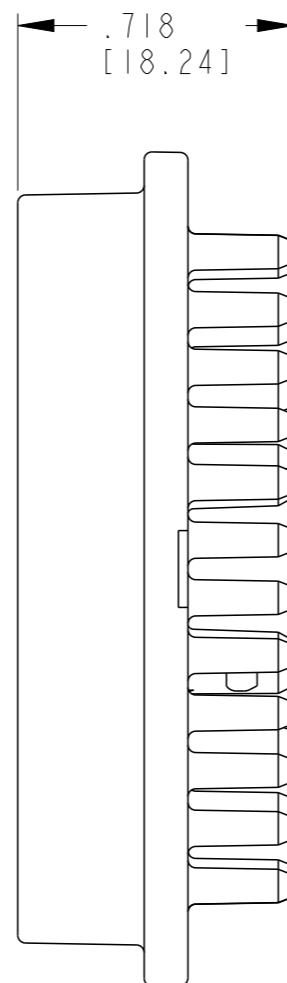

SIZE 16 12PL — SIZE 20 48 PL

3. SEE SHEET 2 FOR OTHER KEY ARRANGEMENTS.

2. MATERIAL: PBT GF30

1. THIS WEDGE LOCK MATES WITH DRB16-60SX(N)E-XXXX PLUG (X = A,B,C,D KEYS; XXXX = ALL MODIFICATIONS). CONSULT FACTORY FOR MODS.

NOTES:

THIS DRAWING IS A CONTROLLED DOCUMENT.		DWN S. PALLUTH 04/02/01	 TE Connectivity	
DIMENSIONS: in [mm]		CHK - 04/02/01		
TOLERANCES UNLESS OTHERWISE SPECIFIED:		APVD D. MEYER 04/02/01	NAME WEDGE LOCK, PLUG 60 CONTACTS KEYS A, B, C & D DRB SERIES	
0 PLC ± 1 PLC ± 2 PLC ± 3 PLC ±.025 [0.64] 4 PLC ± ANGLES ±		PRODUCT SPEC -	SIZE A3	
MATERIAL 		APPLICATION SPEC -	CAGE CODE 00779	DRAWING NO C-WB-60SX
		WEIGHT 14.17	RESTRICTED TO -	
		CUSTOMER DRAWING	SCALE 2:1	SHEET 1 OF 2 REV A

REVISIONS

P	LTR	DESCRIPTION	DATE	DWN	APVD
-	-	SEE SHEET 1	-	-	-

**WB-60SA**  
**KEY ARRANGEMENT -A-**  
**COLOR: GREY**

**WB-60SB**  
**KEY ARRANGEMENT -B-**  
**COLOR: BLACK**

**WB-60SC**  
**KEY ARRANGEMENT -C-**  
**COLOR: GREEN**

**WB-60SD**  
**KEY ARRANGEMENT -D-**  
**COLOR: BROWN**

THIS DRAWING IS A CONTROLLED DOCUMENT.		DWN S. PALLUTH 04/02/01	 TE Connectivity	
DIMENSIONS: in [mm]		CHK - 04/02/01		
		APVD D. MEYER 04/02/01	NAME WEDGE LOCK, PLUG 60 CONTACTS KEYS A, B, C & D DRB SERIES	
TOLERANCES UNLESS OTHERWISE SPECIFIED:		PRODUCT SPEC -	RESTRICTED TO -	
0 PLC ±		APPLICATION SPEC -	SIZE A3	CAGE CODE 00779
1 PLC ±		WEIGHT 14.17	DRAWING NO G-WB-60SX	
2 PLC ±		MATERIAL 	SCALE 2:1	
3 PLC ±.025 [0.64]			SHEET 2 OF 2	
4 PLC ±		CUSTOMER DRAWING		REV A
ANGLES ±		FINISH		