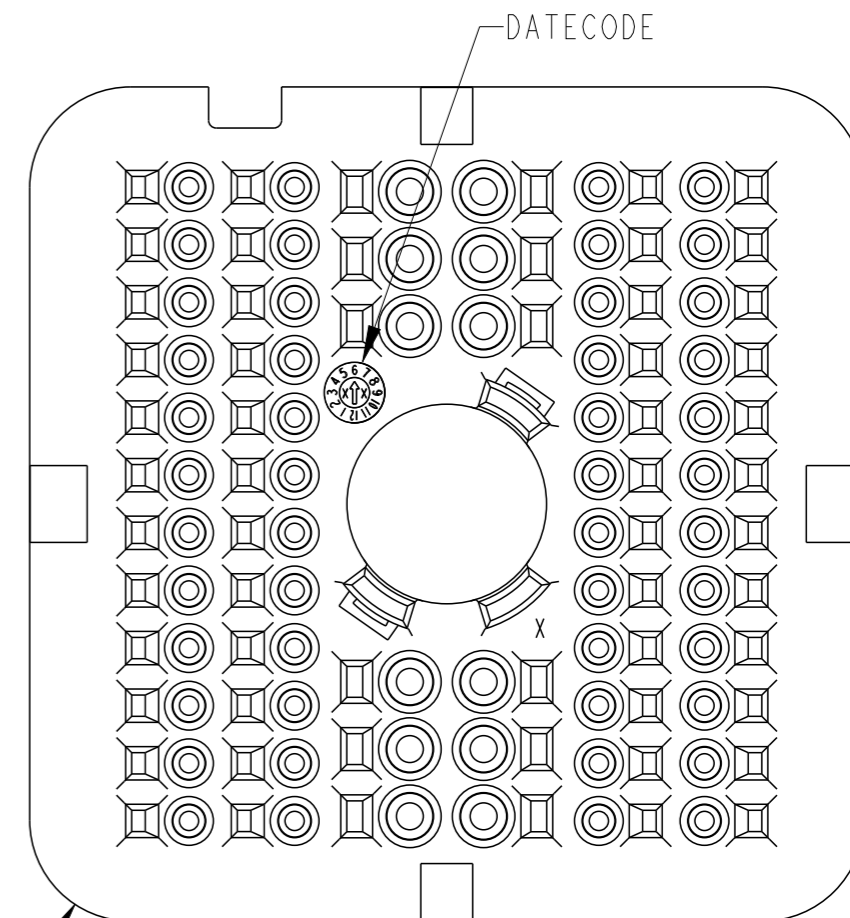

SIZE 16 12PL — SIZE 20 48 PL

3. SEE SHEET 2 FOR OTHER KEY ARRANGEMENTS.

2. MATERIAL: PBT GF30

1. THIS WEDGE LOCK MATES WITH DRB16-60SX(N)E-XXXX PLUG (X = A,B,C,D KEYS; XXXX = ALL MODIFICATIONS). CONSULT FACTORY FOR MODS.

NOTES:

THIS DRAWING IS A CONTROLLED DOCUMENT.		DWN S. PALLUTH 04/02/01	 TE Connectivity	
DIMENSIONS: in [mm]		CHK - 04/02/01		
TOLERANCES UNLESS OTHERWISE SPECIFIED:		APVD D. MEYER 04/02/01	NAME WEDGE LOCK, PLUG 60 CONTACTS KEYS A, B, C & D DRB SERIES	
0 PLC ± 1 PLC ± 2 PLC ± 3 PLC ±.025 [0.64] 4 PLC ± ANGLES ±		PRODUCT SPEC -	SIZE A3	
MATERIAL 		APPLICATION SPEC -	CAGE CODE 00779	DRAWING NO C-WB-60SX
		WEIGHT 14.17	RESTRICTED TO -	
		CUSTOMER DRAWING	SCALE 2:1	SHEET 1 OF 2 REV A

**WB-60SD**  
**KEY ARRANGEMENT -D-**  
**COLOR: BROWN**

THIS DRAWING IS A CONTROLLED DOCUMENT.		DWN S. PALLUTH 04/02/01	 TE Connectivity	
DIMENSIONS: in [mm]		CHK - 04/02/01		
		APVD D. MEYER 04/02/01	NAME WEDGE LOCK, PLUG 60 CONTACTS KEYS A, B, C & D DRB SERIES	
TOLERANCES UNLESS OTHERWISE SPECIFIED:		PRODUCT SPEC -	RESTRICTED TO -	
0 PLC ±		APPLICATION SPEC -	SIZE A3	CAGE CODE 00779
1 PLC ±		WEIGHT 14.17	DRAWING NO G-WB-60SX	
2 PLC ±		MATERIAL 	SCALE 2:1	
3 PLC ±.025 [0.64]			SHEET 2 OF 2	
4 PLC ±		CUSTOMER DRAWING		REV A
ANGLES ±		FINISH		