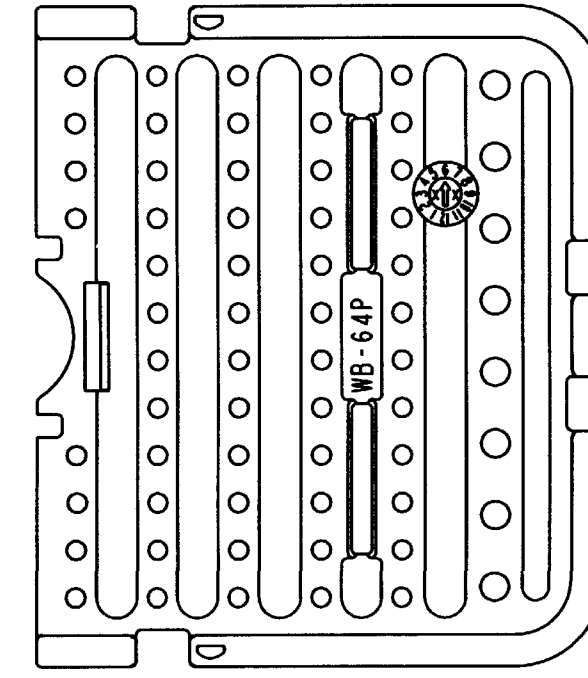

- 4. MATERIAL: PLASTIC
- 3. THIS WEDGE LOCK MATES WITH DRB12-128P\*(N)E-\*\*\*\* RECEPTACLE (\*=A,B,C,D KEYS; \*\*\*\* = ALL MODIFICATIONS). CONSULT FACTORY FOR MODS.
- 2. DIMENSION TOLERANCE: ±.025 [.64].
- 1. DIMENSIONS ARE IN INCHES [mm].

ENVELOPE

EP	EP202	MATL. CODE
 3850 INDUSTRIAL AVE. HEMET, CA 92545		
<b>B</b>	<b>WB-64P*</b>	
DWG SIZE	CODE 11139	SHEET 1 OF 2

REV  
A **WB-64P \***

REVISIONS			
SYM	DESCRIPTION	DATE	APPROVED
NC	NEW RELEASE PER E.O. P20345	10/15/09	R.D.R.
A	REVISED PER E.O. P20365	12-15-09	ADR

**WB-64PA**  
KEY:A

**WB-64PB**  
KEY:B

**WB-64PC**  
KEY:C

**WB-64PD**  
KEY:D

NOTES: SEE SHEET 1.

SIGNATURE & DATE	
DR	P. CARNAHAN 10/9/09
CHK	D. Meyer 12/15/09
PE	Paulano 12/15/09
APPD	R. Reed 12-15-09
SCALE	NONE
WT	

WEDGE LOCK, RCPT.  
"A" THRU "D" KEYS  
64 CONTACTS  
DRB SERIES

ENVELOPE

EP	EP202	MATL. CODE	
		3850 INDUSTRIAL AVE. HEMET, CA 92545	
<b>B</b>	<b>WB-64P *</b>		
DWG SIZE	CODE 11139	SHEET 2 OF 2	