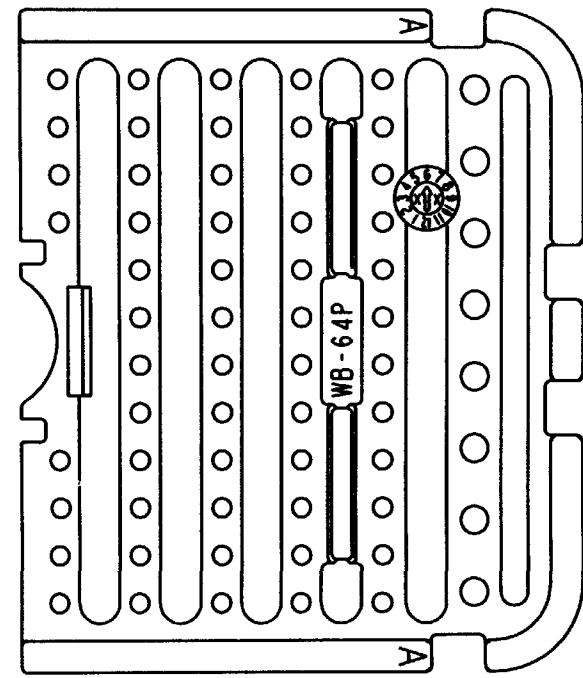

- 4. MATERIAL: PLASTIC
- 3. THIS WEDGE LOCK MATES WITH DRB12-128P\*(N)E-\*\*\*\* RECEPTACLE (\*=A,B,C,D KEYS; \*\*\*\* = ALL MODIFICATIONS). CONSULT FACTORY FOR MODS.
- 2. DIMENSION TOLERANCE: ±.025 [.64].
- 1. DIMENSIONS ARE IN INCHES [mm].

NOTES: UNLESS OTHERWISE SPECIFIED.

SIGNATURE & DATE	
DR	P. CARNAHAN 10/9/09
CHK	D. Mox 12/5/09
PE	Paula Lant 12/4/09
APPD	R. Reed 12-5-09
SCALE	NONE
WT	

WEDGE LOCK, RCPT.  
"A" THRU "D" KEYS  
64 CONTACTS  
DRB SERIES

ENVELOPE

EP	EP202	MATL. CODE
 3850 INDUSTRIAL AVE. HEMET, CA 92545		
<b>B</b>	<b>WB-64P*</b>	
DWG SIZE	CODE 11139	SHEET 1 OF 2

REV  
A **WB-64P \***

REVISIONS			
SYM	DESCRIPTION	DATE	APPROVED
NC	NEW RELEASE PER E.O. P20345	10/15/09	R.D.R.
A	REVISED PER E.O. P20365	12-15-09	ADR

WEDGE LOCK, RCPT.  
"A" THRU "D" KEYS  
64 CONTACTS  
DRB SERIES

ENVELOPE

EP	EP202	MATL. CODE	
		3850 INDUSTRIAL AVE. HEMET, CA 92545	
<b>B</b>	<b>WB-64P *</b>		
DWG SIZE	CODE 11139	SHEET 2 OF 2	