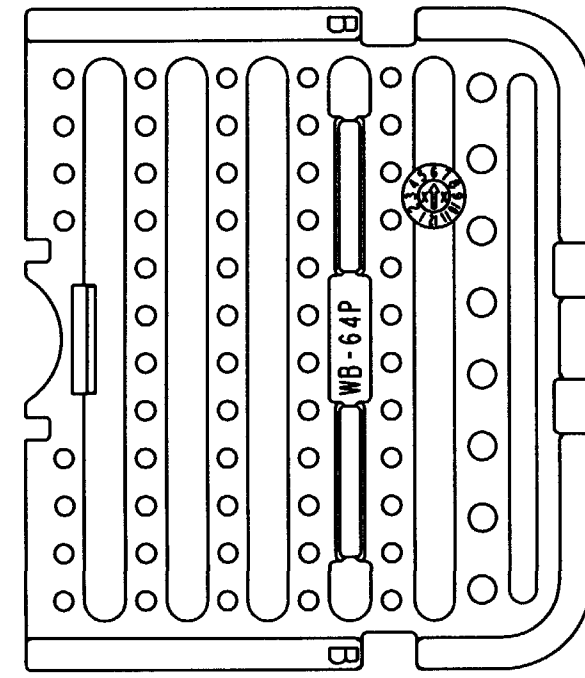

- 4. MATERIAL: PLASTIC
- 3. THIS WEDGE LOCK MATES WITH DRB12-128P\*(N)E-\*\*\*\* RECEPTACLE (\*=A,B,C,D KEYS; \*\*\*\* = ALL MODIFICATIONS). CONSULT FACTORY FOR MODS.
- 2. DIMENSION TOLERANCE: ±.025 [.64].
- 1. DIMENSIONS ARE IN INCHES [mm].

ENVELOPE

EP	EP202	MATL. CODE
 3850 INDUSTRIAL AVE. HEMET, CA 92545		
<b>B</b>	<b>WB-64P*</b>	
DWG SIZE	CODE 11139	SHEET 1 OF 2

REV  
A **WB-64P \***

REVISIONS			
SYM	DESCRIPTION	DATE	APPROVED
NC	NEW RELEASE PER E.O. P20345	10/15/09	R.D.R.
A	REVISED PER E.O. P20365	12-15-09	ADR

**WB-64PA**  
KEY:A

**WB-64PB**  
KEY:B

**WB-64PC**  
KEY:C

**WB-64PD**  
KEY:D

NOTES: SEE SHEET 1.

SIGNATURE & DATE	
DR	P. CARNAHAN 10/9/09
CHK	D. Meyer 12/15/09
PE	Paulano 12/15/09
APPD	R. Reed 12-15-09
SCALE	NONE
WT	

WEDGE LOCK, RCPT.  
"A" THRU "D" KEYS  
64 CONTACTS  
DRB SERIES

ENVELOPE

EP	EP202	MATL. CODE	
		3850 INDUSTRIAL AVE. HEMET, CA 92545	
<b>B</b>	<b>WB-64P *</b>		
DWG SIZE	CODE 11139	SHEET 2 OF 2	