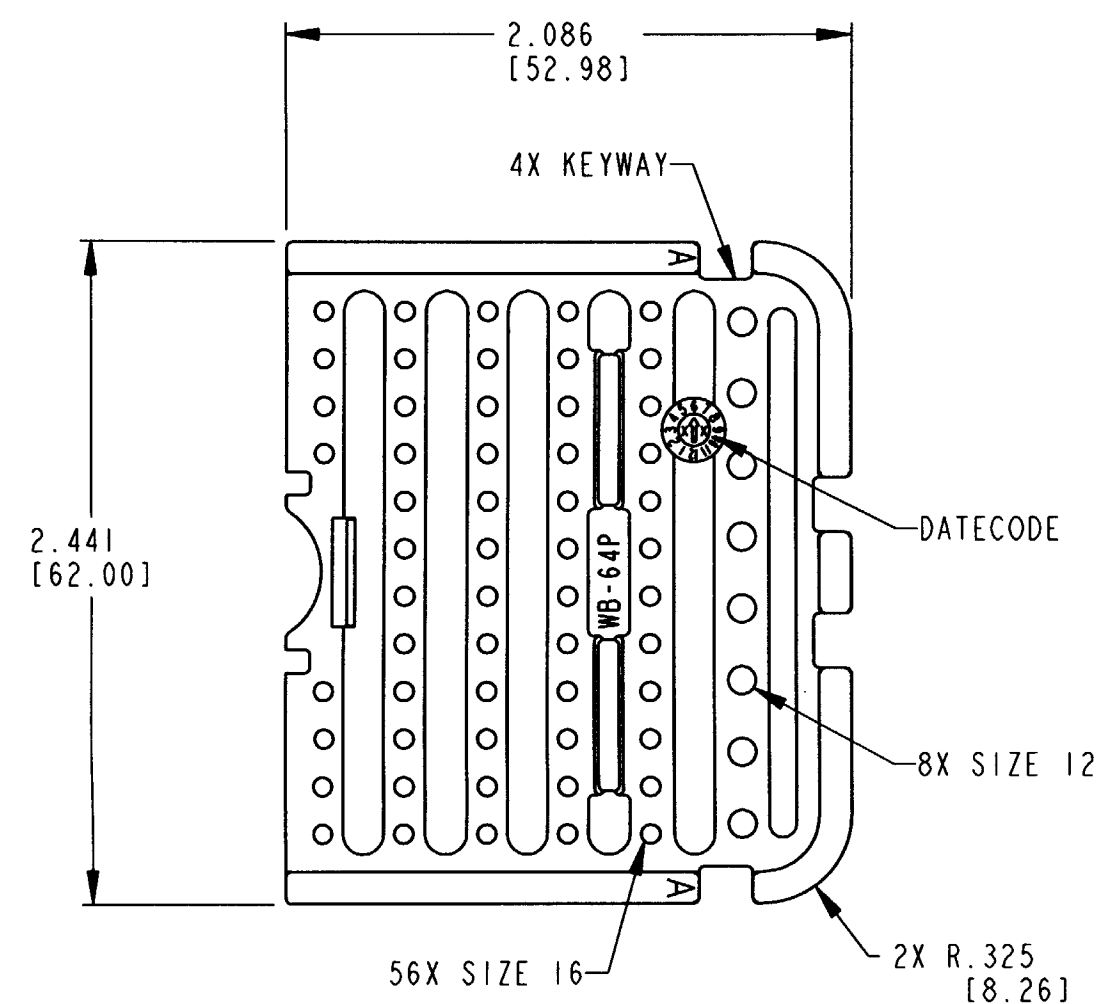

REV
A
WB-64P*

REVISIONS			
SYM	DESCRIPTION	DATE	APPROVED
NC	NEW RELEASE PER E.O. P20345	10/15/09	R.D.R.
A	REVISED PER E.O. P20365	12-5-09	RDR

PART NUMBER	COLOR
WB-64PA	GREY
WB-64PB	BLACK
WB-64PC	GREEN
WB-64PD	BROWN

4. MATERIAL: PLASTIC
3. THIS WEDGE LOCK MATES WITH DRB12-128P*(N)E-**** RECEPTACLE (*=A,B,C,D KEYS; **** = ALL MODIFICATIONS). CONSULT FACTORY FOR MODS.
2. DIMENSION TOLERANCE: ±.025 [.64].
1. DIMENSIONS ARE IN INCHES [mm].

NOTES: UNLESS OTHERWISE SPECIFIED.

SIGNATURE & DATE	
DR	P. CARNAHAN 10/9/09
CHK	D. Mox 12/5/09
PE	Paula Lant 12/4/09
APPD	R. Reed 12-5-09
SCALE	NONE
WT	

WEDGE LOCK, RCPT.
"A" THRU "D" KEYS
64 CONTACTS
DRB SERIES

ENVELOPE

EP	EP202	MATL. CODE
3850 INDUSTRIAL AVE. HEMET, CA 92545		
B	WB-64P*	
DWG SIZE	CODE 11139	SHEET 1 OF 2