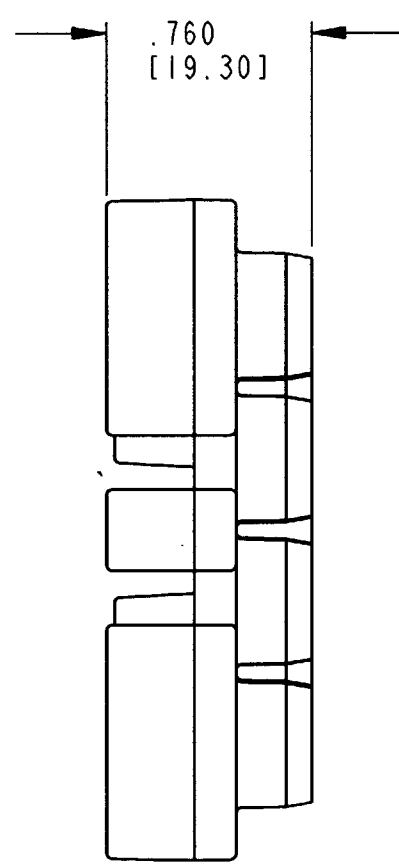

REV  
A  
**WB-64P\***

REVISIONS			
SYM	DESCRIPTION	DATE	APPROVED
NC	NEW RELEASE PER E.O. P20345	10/15/09	R.D.R.
A	REVISED PER E.O. P20365	12-5-09	RDR

PART NUMBER	COLOR
WB-64PA	GREY
WB-64PB	BLACK
WB-64PC	GREEN
WB-64PD	BROWN

- 4. MATERIAL: PLASTIC
- 3. THIS WEDGE LOCK MATES WITH DRB12-128P\*(N)E-\*\*\*\* RECEPTACLE (\*=A,B,C,D KEYS; \*\*\*\* = ALL MODIFICATIONS). CONSULT FACTORY FOR MODS.
- 2. DIMENSION TOLERANCE: ±.025 [.64].
- 1. DIMENSIONS ARE IN INCHES [mm].

ENVELOPE

EP	EP202	MATL. CODE
 3850 INDUSTRIAL AVE. HEMET, CA 92545		
<b>B</b>	<b>WB-64P*</b>	
DWG SIZE	CODE 11139	SHEET 1 OF 2

REV  
A **WB-64P \***

REVISIONS			
SYM	DESCRIPTION	DATE	APPROVED
NC	NEW RELEASE PER E.O. P20345	10/15/09	R.D.R.
A	REVISED PER E.O. P20365	12-15-09	ADR

WEDGE LOCK, RCPT.  
"A" THRU "D" KEYS  
64 CONTACTS  
DRB SERIES

ENVELOPE

EP	EP202	MATL. CODE	
		3850 INDUSTRIAL AVE. HEMET, CA 92545	
<b>B</b>	<b>WB-64P *</b>		
DWG SIZE	CODE 11139	SHEET 2 OF 2	