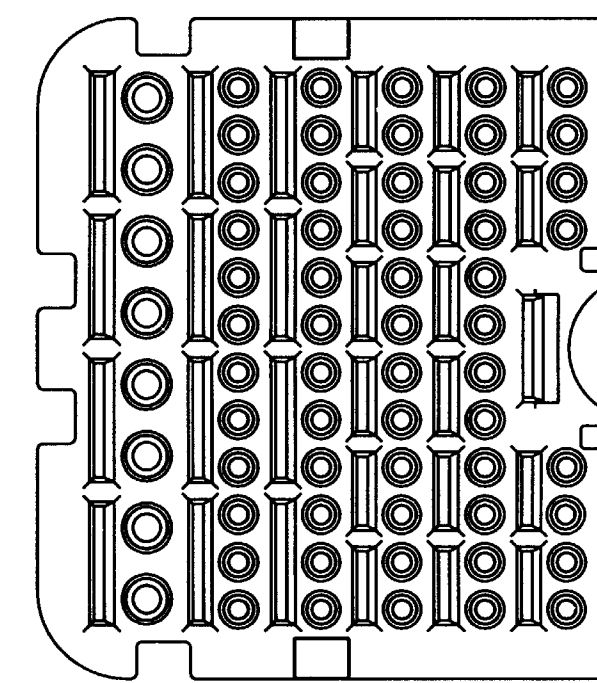

REV  
A  
**WB-64P\***

REVISIONS			
SYM	DESCRIPTION	DATE	APPROVED
NC	NEW RELEASE PER E.O. P20345	10/15/09	R.D.R.
A	REVISED PER E.O. P20365	12-5-09	RDR

PART NUMBER	COLOR
WB-64PA	GREY
WB-64PB	BLACK
WB-64PC	GREEN
WB-64PD	BROWN

- 4. MATERIAL: PLASTIC
- 3. THIS WEDGE LOCK MATES WITH DRB12-128P\*(N)E-\*\*\*\* RECEPTACLE (\*=A,B,C,D KEYS; \*\*\*\* = ALL MODIFICATIONS). CONSULT FACTORY FOR MODS.
- 2. DIMENSION TOLERANCE: ±.025 [.64].
- 1. DIMENSIONS ARE IN INCHES [mm].

ENVELOPE

EP	EP202	MATL. CODE
 3850 INDUSTRIAL AVE. HEMET, CA 92545		
<b>B</b>	<b>WB-64P*</b>	
DWG SIZE	CODE 11139	SHEET 1 OF 2

REV  
A **WB-64P \***

REVISIONS			
SYM	DESCRIPTION	DATE	APPROVED
NC	NEW RELEASE PER E.O. P20345	10/15/09	R.D.R.
A	REVISED PER E.O. P20365	12-15-09	ADR

WEDGE LOCK, RCPT.  
"A" THRU "D" KEYS  
64 CONTACTS  
DRB SERIES

ENVELOPE

EP	EP202	MATL. CODE	
		3850 INDUSTRIAL AVE. HEMET, CA 92545	
<b>B</b>	<b>WB-64P *</b>		
DWG SIZE	CODE 11139	SHEET 2 OF 2	