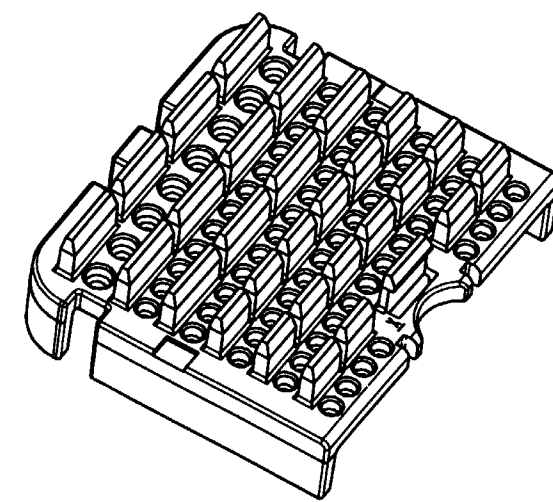

REV
A
WB-64P*

REVISIONS			
SYM	DESCRIPTION	DATE	APPROVED
NC	NEW RELEASE PER E.O. P20345	10/15/09	R.D.R.
A	REVISED PER E.O. P20365	12-5-09	RDR

PART NUMBER	COLOR
WB-64PA	GREY
WB-64PB	BLACK
WB-64PC	GREEN
WB-64PD	BROWN

4. MATERIAL: PLASTIC
3. THIS WEDGE LOCK MATES WITH DRB12-128P*(N)E-**** RECEPTACLE (*=A,B,C,D KEYS; **** = ALL MODIFICATIONS). CONSULT FACTORY FOR MODS.
2. DIMENSION TOLERANCE: ±.025 [.64].
1. DIMENSIONS ARE IN INCHES [mm].

NOTES: UNLESS OTHERWISE SPECIFIED.

SIGNATURE & DATE	
DR	P. CARNAHAN 10/9/09
CHK	D. Mox 12/5/09
PE	Paula Lant 12/4/09
APPD	R. Reed 12-5-09
SCALE	NONE
WT	

WEDGE LOCK, RCPT.
"A" THRU "D" KEYS
64 CONTACTS
DRB SERIES

ENVELOPE

EP	EP202	MATL. CODE
3850 INDUSTRIAL AVE. HEMET, CA 92545		
B	WB-64P*	
DWG SIZE	CODE 11139	SHEET 1 OF 2