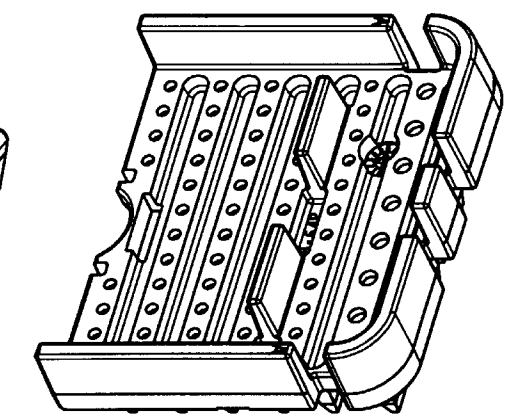

REV
A
WB-64P*

REVISIONS			
SYM	DESCRIPTION	DATE	APPROVED
NC	NEW RELEASE PER E.O. P20345	10/15/09	R.D.R.
A	REVISED PER E.O. P20365	12-5-09	RDR

PART NUMBER	COLOR
WB-64PA	GREY
WB-64PB	BLACK
WB-64PC	GREEN
WB-64PD	BROWN

4. MATERIAL: PLASTIC
3. THIS WEDGE LOCK MATES WITH DRB12-128P*(N)E-**** RECEPTACLE (*=A,B,C,D KEYS; **** = ALL MODIFICATIONS). CONSULT FACTORY FOR MODS.
2. DIMENSION TOLERANCE: ±.025 [.64].
1. DIMENSIONS ARE IN INCHES [mm].

NOTES: UNLESS OTHERWISE SPECIFIED.

SIGNATURE & DATE	
DR	P. CARNAHAN 10/9/09
CHK	D. Mox 12/5/09
PE	Paula Lant 12/4/09
APPD	R. Reed 12-5-09
SCALE	NONE
WT	

WEDGE LOCK, RCPT.
"A" THRU "D" KEYS
64 CONTACTS
DRB SERIES

ENVELOPE

EP	EP202	MATL. CODE
3850 INDUSTRIAL AVE. HEMET, CA 92545		
B	WB-64P*	
DWG SIZE	CODE 11139	SHEET 1 OF 2