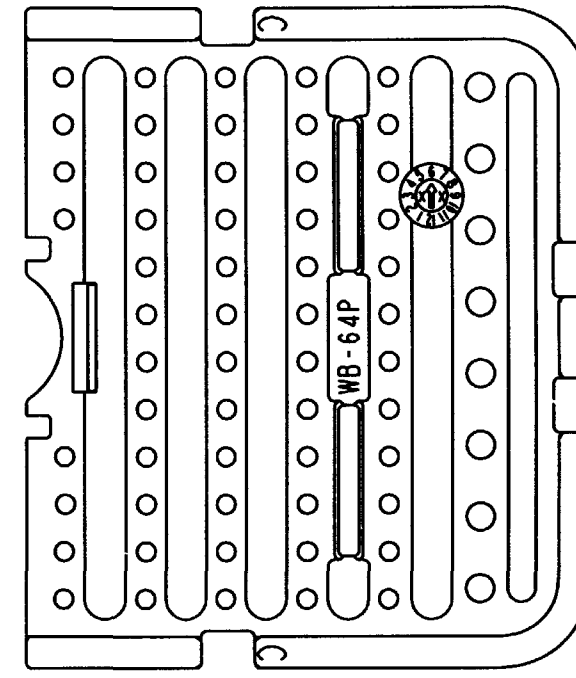

WB-64PC
KEY:C