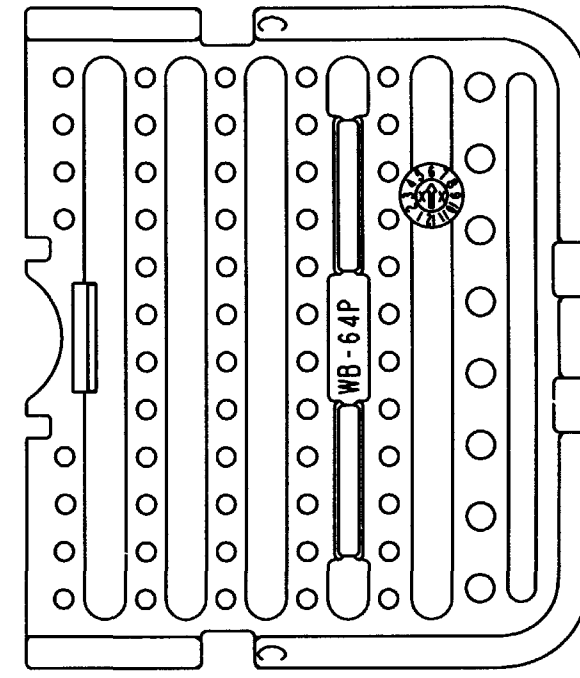

1. DIMENSIONS ARE IN INCHES [mm].
2. DIMENSION TOLERANCE: ±.025 [.64].
3. THIS WEDGE LOCK MATES WITH DRB12-128P*(N)E-**** RECEPTACLE (*=A,B,C,D KEYS; **** = ALL MODIFICATIONS). CONSULT FACTORY FOR MODS.
4. MATERIAL: PLASTIC

ENVELOPE

EP	EP202	MATL. CODE
3850 INDUSTRIAL AVE. HEMET, CA 92545		
B	WB-64P*	
DWG SIZE	CODE 11139	SHEET 1 OF 2

REV
A **WB-64P ***

REVISIONS			
SYM	DESCRIPTION	DATE	APPROVED
NC	NEW RELEASE PER E.O. P20345	10/15/09	R.D.R.
A	REVISED PER E.O. P20365	12-15-09	ADR

WB-64PA
KEY:A

WB-64PB
KEY:B

WB-64PC
KEY:C

WB-64PD
KEY:D

NOTES: SEE SHEET 1.

SIGNATURE & DATE	
DR	P. CARNAHAN 10/9/09
CHK	D. Meyer 12/15/09
PE	Paulano 12/15/09
APPD	R. Reed 12-15-09
SCALE	NONE
WT	

WEDGE LOCK, RCPT.
"A" THRU "D" KEYS
64 CONTACTS
DRB SERIES