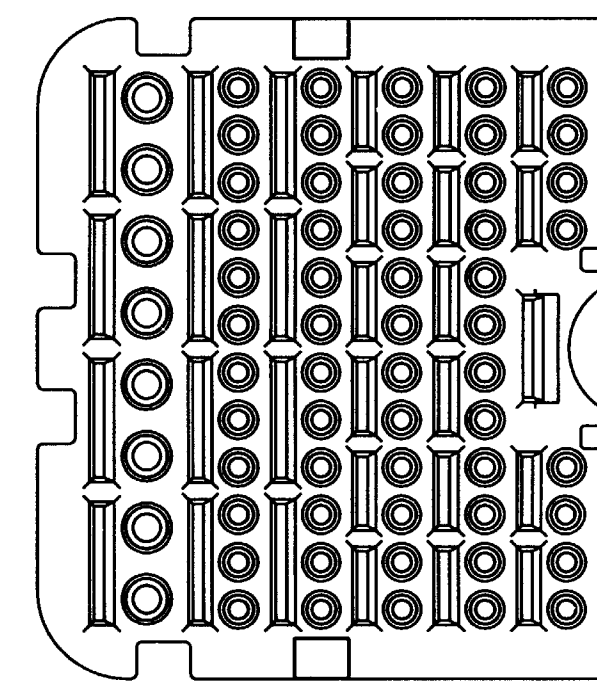

REV
A
WB-64P*

REVISIONS			
SYM	DESCRIPTION	DATE	APPROVED
NC	NEW RELEASE PER E.O. P20345	10/15/09	R.D.R.
A	REVISED PER E.O. P20365	12-5-09	RDR

PART NUMBER	COLOR
WB-64PA	GREY
WB-64PB	BLACK
WB-64PC	GREEN
WB-64PD	BROWN

1. DIMENSIONS ARE IN INCHES [mm].
2. DIMENSION TOLERANCE: ±.025 [.64].
3. THIS WEDGE LOCK MATES WITH DRB12-128P*(N)E-**** RECEPTACLE (*=A,B,C,D KEYS; **** = ALL MODIFICATIONS). CONSULT FACTORY FOR MODS.
4. MATERIAL: PLASTIC

NOTES: UNLESS OTHERWISE SPECIFIED.

SIGNATURE & DATE	
DR	P. CARNAHAN 10/9/09
CHK	D. Mox 12/5/09
PE	Paula Lant 12/4/09
APPD	R. Reed 12-5-09
SCALE	NONE
WT	

WEDGE LOCK, RCPT.
"A" THRU "D" KEYS
64 CONTACTS
DRB SERIES

ENVELOPE

EP	EP202	MATL. CODE
3850 INDUSTRIAL AVE. HEMET, CA 92545		
B	WB-64P*	
DWG SIZE	CODE 11139	SHEET 1 OF 2

REV
A **WB-64P ***

REVISIONS			
SYM	DESCRIPTION	DATE	APPROVED
NC	NEW RELEASE PER E.O. P20345	10/15/09	R.D.R.
A	REVISED PER E.O. P20365	12-15-09	ADR