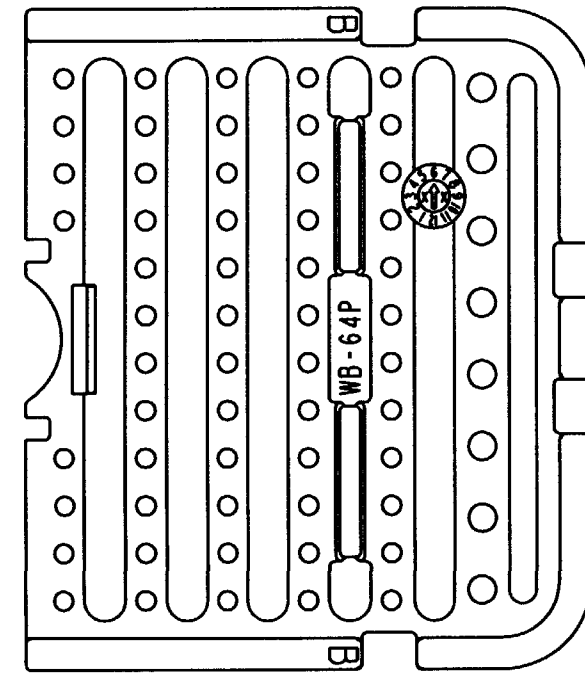

1. DIMENSIONS ARE IN INCHES [mm].
2. DIMENSION TOLERANCE: ±.025 [.64].
3. THIS WEDGE LOCK MATES WITH DRB12-128P*(N)E-**** RECEPTACLE (*=A,B,C,D KEYS; **** = ALL MODIFICATIONS). CONSULT FACTORY FOR MODS.
4. MATERIAL: PLASTIC

ENVELOPE

EP	EP202	MATL. CODE
3850 INDUSTRIAL AVE. HEMET, CA 92545		
B	WB-64P*	
DWG SIZE	CODE 11139	SHEET 1 OF 2

REV
A **WB-64P ***

REVISIONS			
SYM	DESCRIPTION	DATE	APPROVED
NC	NEW RELEASE PER E.O. P20345	10/15/09	R.D.R.
A	REVISED PER E.O. P20365	12-15-09	ADR

WB-64PA
KEY:A

WB-64PB
KEY:B

WB-64PC
KEY:C

WB-64PD
KEY:D

NOTES: SEE SHEET 1.

SIGNATURE & DATE	
DR	P. CARNAHAN 10/9/09
CHK	D. Meyer 12/15/09
PE	Paulano 12/15/09
APPD	R. Reed 12-15-09
SCALE	NONE
WT	

WEDGE LOCK, RCPT.
"A" THRU "D" KEYS
64 CONTACTS
DRB SERIES