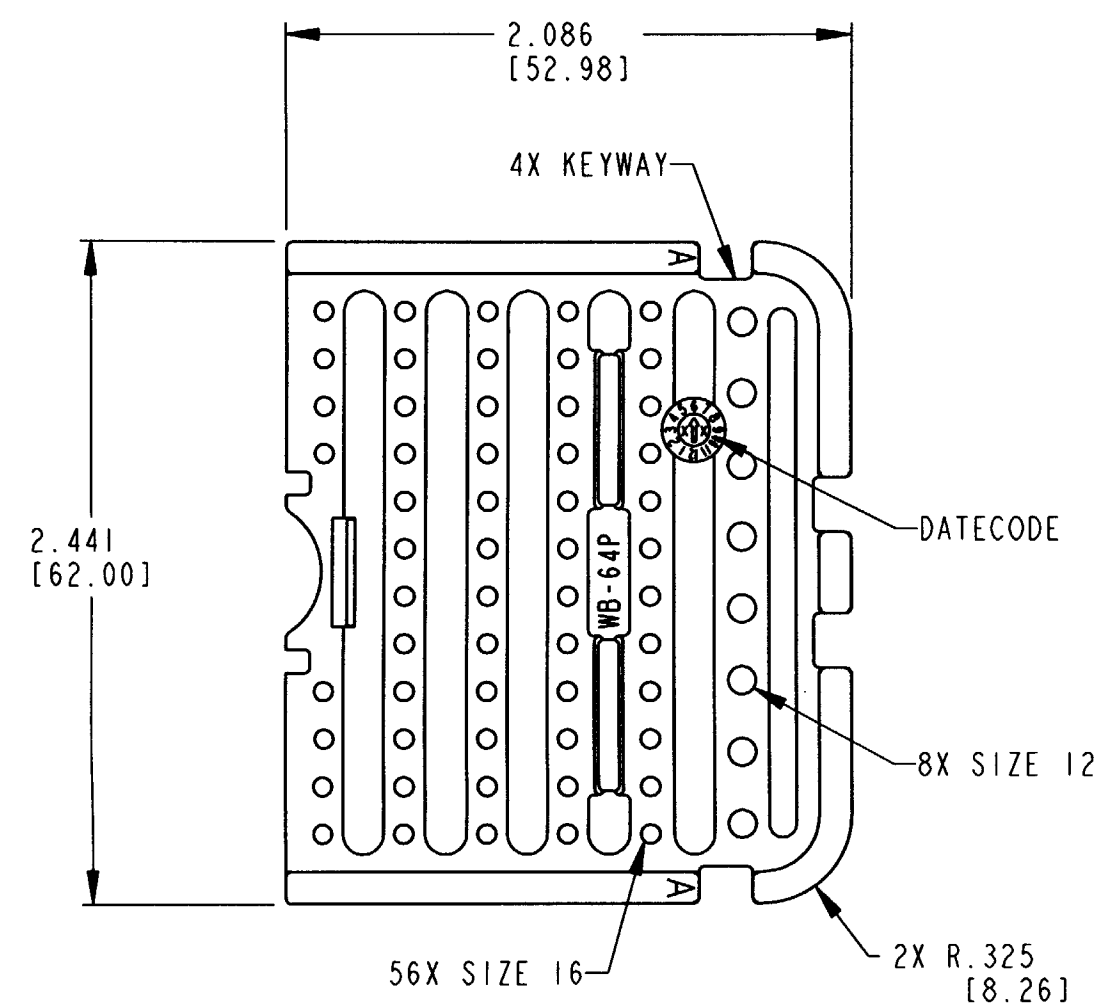

REV
A
WB-64P*

REVISIONS			
SYM	DESCRIPTION	DATE	APPROVED
NC	NEW RELEASE PER E.O. P20345	10/15/09	R.D.R.
A	REVISED PER E.O. P20365	12-5-09	RDR

PART NUMBER	COLOR
WB-64PA	GREY
WB-64PB	BLACK
WB-64PC	GREEN
WB-64PD	BROWN

1. DIMENSIONS ARE IN INCHES [mm].
2. DIMENSION TOLERANCE: ±.025 [.64].
3. THIS WEDGE LOCK MATES WITH DRB12-128P*(N)E-**** RECEPTACLE (*=A,B,C,D KEYS; **** = ALL MODIFICATIONS). CONSULT FACTORY FOR MODS.
4. MATERIAL: PLASTIC

NOTES: UNLESS OTHERWISE SPECIFIED.

SIGNATURE & DATE	
DR	P. CARNAHAN 10/9/09
CHK	D. Mox 12/5/09
PE	Paula Lant 12/4/09
APPD	R. Reed 12-5-09
SCALE	NONE
WT	

WEDGE LOCK, RCPT.
"A" THRU "D" KEYS
64 CONTACTS
DRB SERIES

ENVELOPE

EP	EP202	MATL. CODE
3850 INDUSTRIAL AVE. HEMET, CA 92545		
B	WB-64P*	
DWG SIZE	CODE 11139	SHEET 1 OF 2