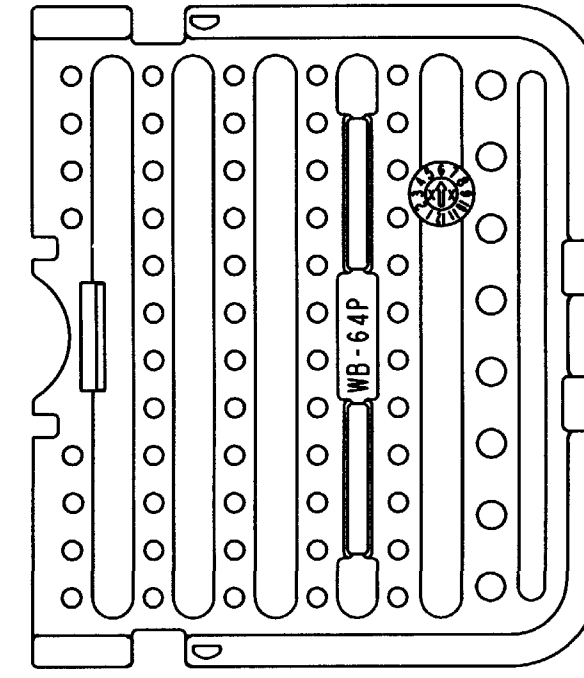

1. DIMENSIONS ARE IN INCHES [mm].
2. DIMENSION TOLERANCE: ±.025 [.64].
3. THIS WEDGE LOCK MATES WITH DRB12-128P*(N)E-**** RECEPTACLE (*=A,B,C,D KEYS; **** = ALL MODIFICATIONS). CONSULT FACTORY FOR MODS.
4. MATERIAL: PLASTIC

ENVELOPE

EP	EP202	MATL. CODE
3850 INDUSTRIAL AVE. HEMET, CA 92545		
B	WB-64P*	
DWG SIZE	CODE 11139	SHEET 1 OF 2

REV
A **WB-64P ***

REVISIONS			
SYM	DESCRIPTION	DATE	APPROVED
NC	NEW RELEASE PER E.O. P20345	10/15/09	R.D.R.
A	REVISED PER E.O. P20365	12-15-09	ADR

WB-64PA
KEY:A

WB-64PB
KEY:B

WB-64PC
KEY:C

WB-64PD
KEY:D

NOTES: SEE SHEET 1.

SIGNATURE & DATE	
DR	P. CARNAHAN 10/9/09
CHK	D. Meyer 12/15/09
PE	Paulano 12/15/09
APPD	R. Reed 12-15-09
SCALE	NONE
WT	

WEDGE LOCK, RCPT.
"A" THRU "D" KEYS
64 CONTACTS
DRB SERIES