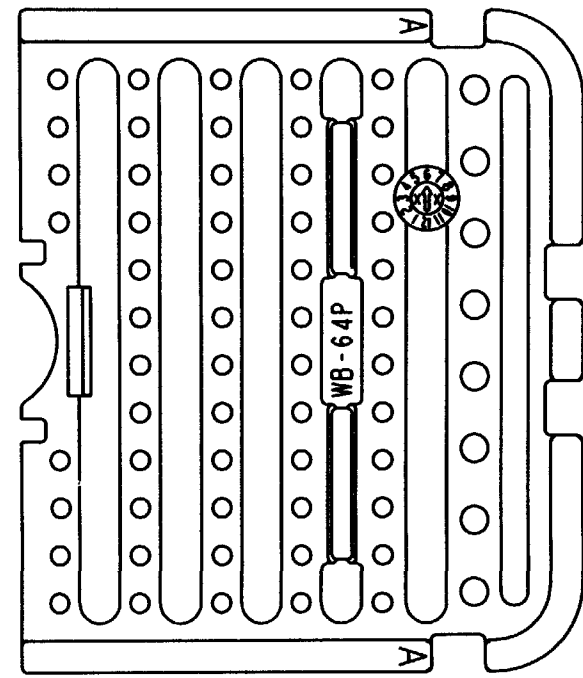

1. DIMENSIONS ARE IN INCHES [mm].
2. DIMENSION TOLERANCE: ±.025 [.64].
3. THIS WEDGE LOCK MATES WITH DRB12-128P*(N)E-**** RECEPTACLE (*=A,B,C,D KEYS; **** = ALL MODIFICATIONS). CONSULT FACTORY FOR MODS.
4. MATERIAL: PLASTIC

NOTES: UNLESS OTHERWISE SPECIFIED.

SIGNATURE & DATE	
DR	P. CARNAHAN 10/9/09
CHK	D. Mox 12/5/09
PE	Paula Lant 12/4/09
APPD	R. Reed 12-5-09
SCALE	NONE
WT	

WEDGE LOCK, RCPT.
"A" THRU "D" KEYS
64 CONTACTS
DRB SERIES

ENVELOPE

EP	EP202	MATL. CODE
3850 INDUSTRIAL AVE. HEMET, CA 92545		
B	WB-64P*	
DWG SIZE	CODE 11139	SHEET 1 OF 2

REV
A **WB-64P ***

REVISIONS			
SYM	DESCRIPTION	DATE	APPROVED
NC	NEW RELEASE PER E.O. P20345	10/15/09	R.D.R.
A	REVISED PER E.O. P20365	12-15-09	ADR