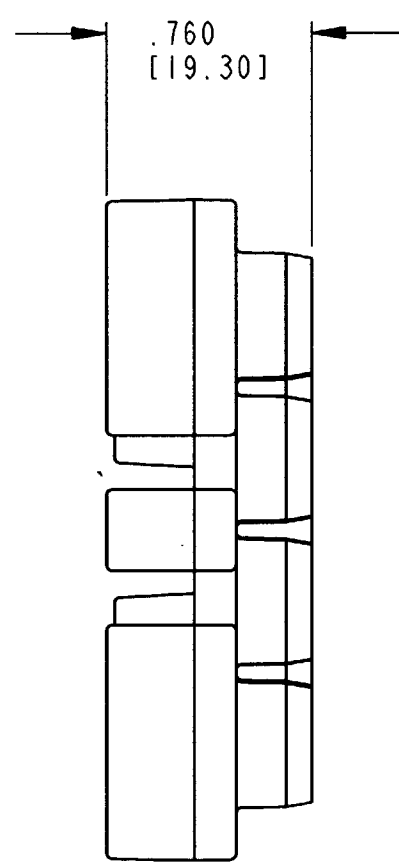

REV
A
WB-64P*

REVISIONS			
SYM	DESCRIPTION	DATE	APPROVED
NC	NEW RELEASE PER E.O. P20345	10/15/09	R.D.R.
A	REVISED PER E.O. P20365	12-5-09	RDR

PART NUMBER	COLOR
WB-64PA	GREY
WB-64PB	BLACK
WB-64PC	GREEN
WB-64PD	BROWN

1. DIMENSIONS ARE IN INCHES [mm].
2. DIMENSION TOLERANCE: ±.025 [.64].
3. THIS WEDGE LOCK MATES WITH DRB12-128P*(N)E-**** RECEPTACLE (*=A,B,C,D KEYS; **** = ALL MODIFICATIONS). CONSULT FACTORY FOR MODS.
4. MATERIAL: PLASTIC

ENVELOPE

EP	EP202	MATL. CODE
3850 INDUSTRIAL AVE. HEMET, CA 92545		
B	WB-64P*	
DWG SIZE	CODE 11139	SHEET 1 OF 2

REV
A **WB-64P ***

REVISIONS			
SYM	DESCRIPTION	DATE	APPROVED
NC	NEW RELEASE PER E.O. P20345	10/15/09	R.D.R.
A	REVISED PER E.O. P20365	12-15-09	ADR