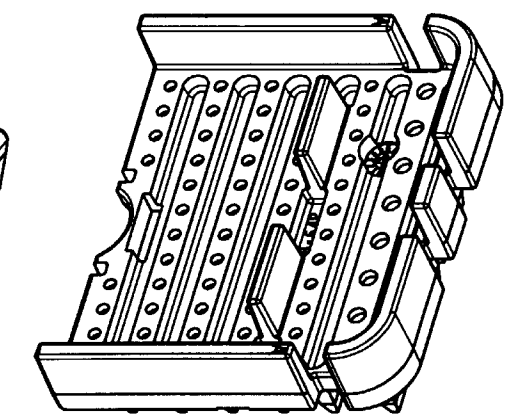

REV
A
WB-64P*

REVISIONS			
SYM	DESCRIPTION	DATE	APPROVED
NC	NEW RELEASE PER E.O. P20345	10/15/09	R.D.R.
A	REVISED PER E.O. P20365	12-5-09	RDR

PART NUMBER	COLOR
WB-64PA	GREY
WB-64PB	BLACK
WB-64PC	GREEN
WB-64PD	BROWN

1. DIMENSIONS ARE IN INCHES [mm].
2. DIMENSION TOLERANCE: ±.025 [.64].
3. THIS WEDGE LOCK MATES WITH DRB12-128P*(N)E-**** RECEPTACLE (*=A,B,C,D KEYS; **** = ALL MODIFICATIONS). CONSULT FACTORY FOR MODS.
4. MATERIAL: PLASTIC

NOTES: UNLESS OTHERWISE SPECIFIED.

SIGNATURE & DATE	
DR	P. CARNAHAN 10/9/09
CHK	D. Mox 12/5/09
PE	Paula Lant 12/4/09
APPD	R. Reed 12-5-09
SCALE	NONE
WT	

WEDGE LOCK, RCPT.
"A" THRU "D" KEYS
64 CONTACTS
DRB SERIES

ENVELOPE

EP	EP202	MATL. CODE
3850 INDUSTRIAL AVE. HEMET, CA 92545		
B	WB-64P*	
DWG SIZE	CODE 11139	SHEET 1 OF 2