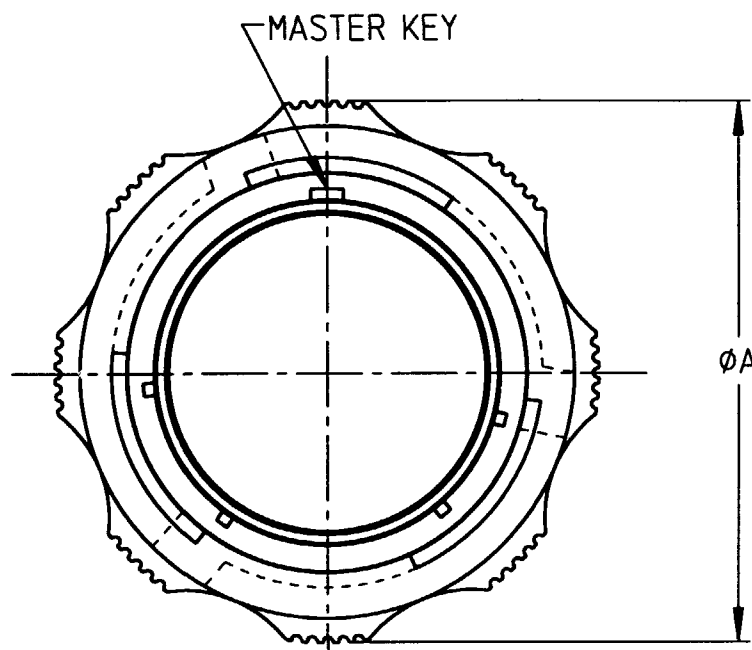

PART NUMBER BREAKDOWN EXAMPLE

PART NUMBER	SHELL SIZE	A REF.	B THREAD	C REF.
WT06*-20-****	20	1.750	1.188-18 UNEF	1.072
WT06*-24-****	24	2.050	1.438-18 UNEF	1.322

3. AVAILABLE INSERT ARRANGEMENTS ARE ILLUSTRATED DEUTSCH INFORMATION DRAWING #0925-204-0000.
2. CONNECTORS ARE SHIPPED LESS BACKSHELL, CONTACTS, SEALING PLUGS, AND INSERTION/REMOVAL TOOLS.
1. DIMENSIONS ARE IN INCHES UNLESS OTHERWISE SPECIFIED.

SIGNATURE & DATE	
DR	D.WHITACRE 7/12/94
CHK	JO POWELL 7-26-94
PE	R. Buss 7-22-94
APPD	<i>[Signature]</i>
SCALE	NONE WT

CONNECTOR, PLUG
 BAYONET COUPLING
 WORLD TERMINATION SERIES
 ENVELOPE

CP	MATL CODE
DEUTSCH ENGINEERED CONNECTING DEVICES 36033 Whittier Ave. Hemet, California	
A WT06*-***-***P/S*	
DWG SIZE	SHEET 1 OF 1