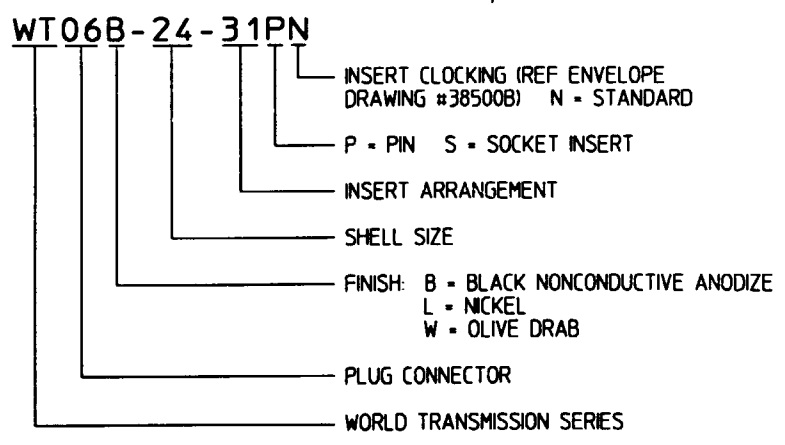

PART NUMBER BREAKDOWN EXAMPLE

PART NUMBER	SHELL SIZE	A REF.	B THREAD	C REF.
WT06*-20-****	20	1.750	1.188-18 UNEF	1.072
WT06*-24-****	24	2.050	1.438-18 UNEF	1.322

3. AVAILABLE INSERT ARRANGEMENTS ARE ILLUSTRATED DEUTSCH INFORMATION DRAWING #0925-204-0000.
2. CONNECTORS ARE SHIPPED LESS BACKSHELL, CONTACTS, SEALING PLUGS, AND INSERTION/REMOVAL TOOLS.
1. DIMENSIONS ARE IN INCHES UNLESS OTHERWISE SPECIFIED.