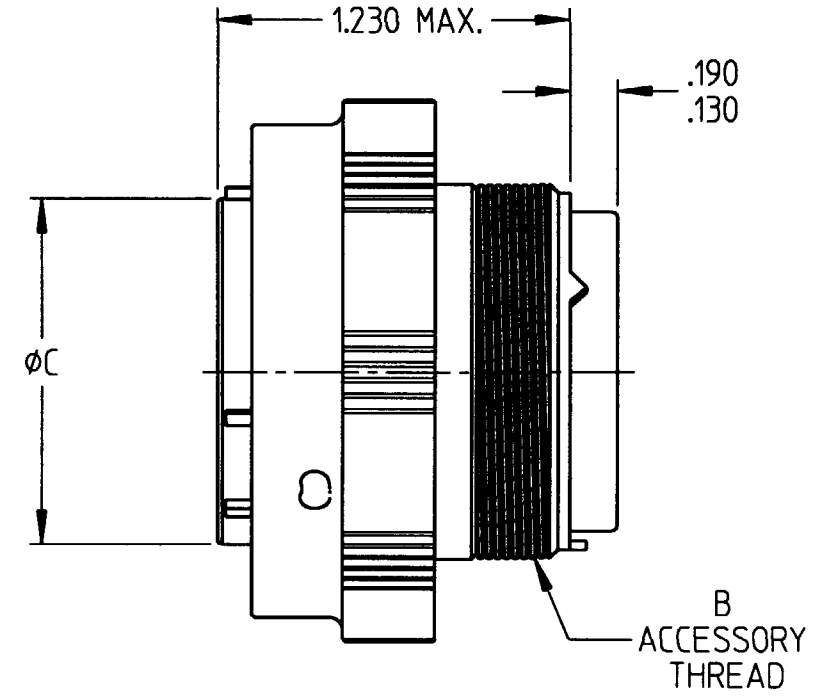

PART NUMBER BREAKDOWN EXAMPLE

PART NUMBER	SHELL SIZE	A REF.	B THREAD	C REF.
WT06*-20-****	20	1.750	1.188-18 UNEF	1.072
WT06*-24-****	24	2.050	1.438-18 UNEF	1.322

3. AVAILABLE INSERT ARRANGEMENTS ARE ILLUSTRATED DEUTSCH INFORMATION DRAWING #0925-204-0000.
2. CONNECTORS ARE SHIPPED LESS BACKSHELL, CONTACTS, SEALING PLUGS, AND INSERTION/REMOVAL TOOLS.
1. DIMENSIONS ARE IN INCHES UNLESS OTHERWISE SPECIFIED.

SIGNATURE & DATE	
DR	D.WHITACRE 7/12/94
CHK	JO POWELL 7-26-94
PE	R. Buss 7-22-94
APPD	<i>[Signature]</i>
SCALE	NONE WT

CONNECTOR, PLUG
 BAYONET COUPLING
 WORLD TERMINATION SERIES
 ENVELOPE

CP	MATL CODE
DEUTSCH ENGINEERED CONNECTING DEVICES 36033 Whittier Ave. Hemet, California	
A WT06*-***-***P/S*	
DWG SIZE	SHEET 1 OF 1