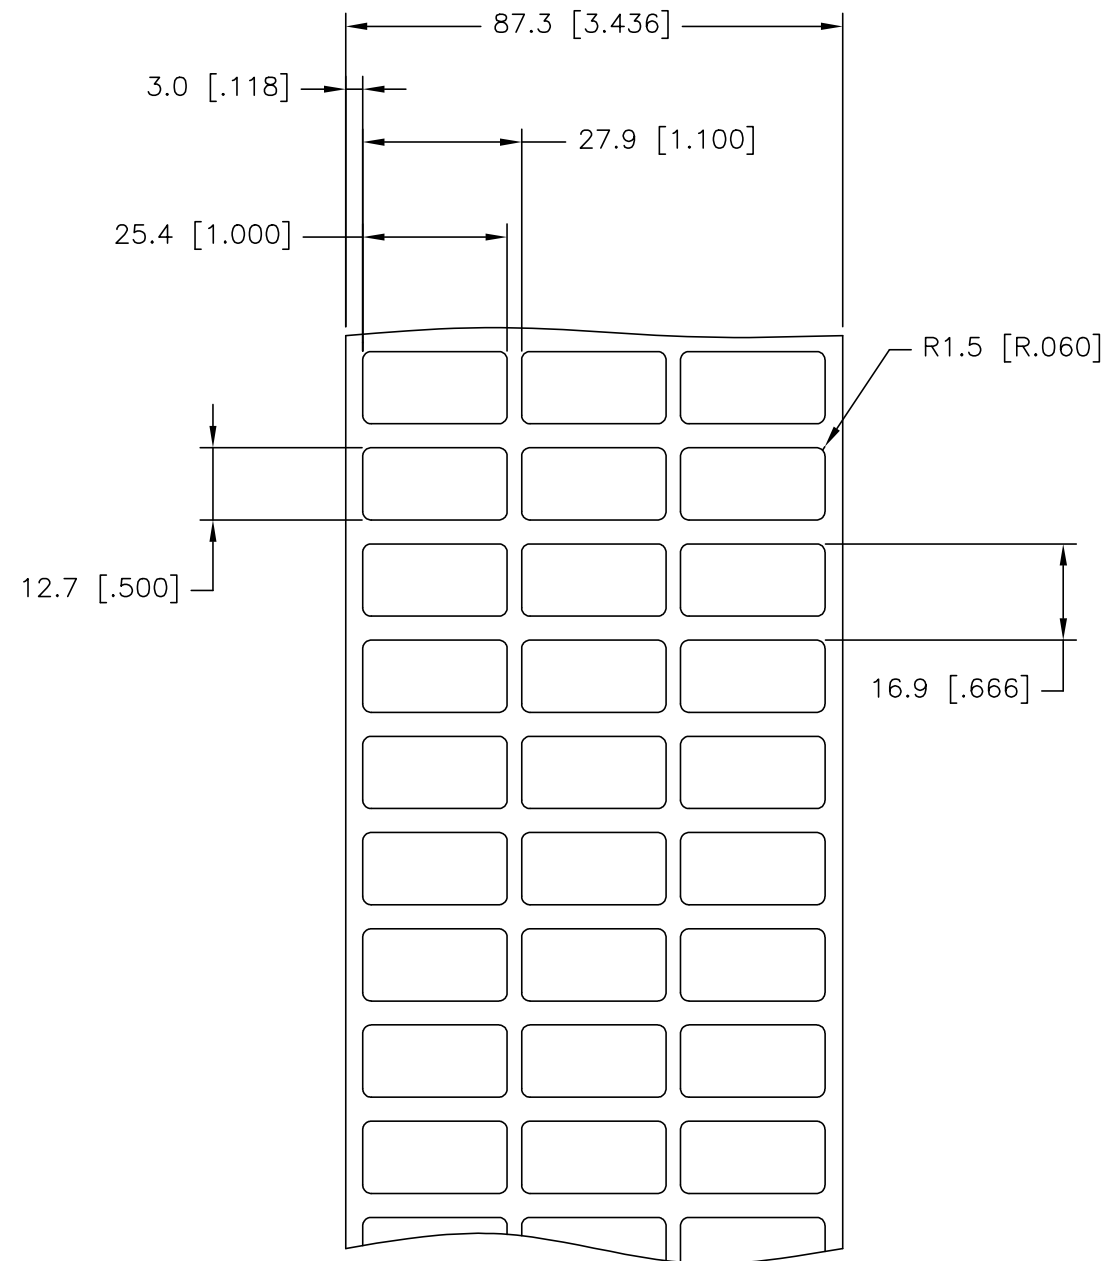

**LABEL AND LINER DESIGN**

**PRESENTATION**

All dimensions in mm [Inches]

**TE PN: F78456-000**

**OUTSIDE WOUND  
 LABEL ACROSS: 3  
 PER ROLL QTY: 10000.  
 ROLL LENGTH: 56.33 m**

MATERIAL	WHITE VINYL FILM
ADHESIVE TYPE	PERMANENT
LINER	GLASSINE PAPER

TOLERANCES mm [INCH]	
LABEL HEIGHT:	±0.3 [.012]
LABEL WIDTH:	±0.3 [.012]
WEB WIDTH:	±0.8 [.031]
VERTICAL REPEAT:	±0.8 [.031]*
HORIZONTAL REPEAT:	±0.8 [.031]*
PRINT POSITIONING:	±0.8 [.031]*
LEFT MARGIN:	±0.4 [.016]
QUANTITY:	-0 % +2 %
*NON ACCUMULATING	

THIS DRAWING IS A CONTROLLED DOCUMENT.	
DIMENSIONS: mm [INCHES]	TOLERANCES UNLESS OTHERWISE SPECIFIED:
	0 PLC ± -
	1 PLC ± -
	2 PLC ± -
	3 PLC ± -
	4 PLC ± -
ANGLES ± -	
MATERIAL SEE TABLE	FINISH -

DWN	29JUL2019
CHK	GOPALAKRISHNA HV
APVD	29JUL2019
NAME	K. MUNZ
PRODUCT SPEC	K. MUNZ
APPLICATION SPEC	TTDS-207
WEIGHT	0.03710 g
CUSTOMER DRAWING	

TE Connectivity			
NAME WV - WHITE VINYL LABELS			
SIZE	CAGE CODE	DRAWING NO	RESTRICTED TO
A3	C2290	WV-254127-10-9	-
SCALE NTS		SHEET 1 of 1	REV B