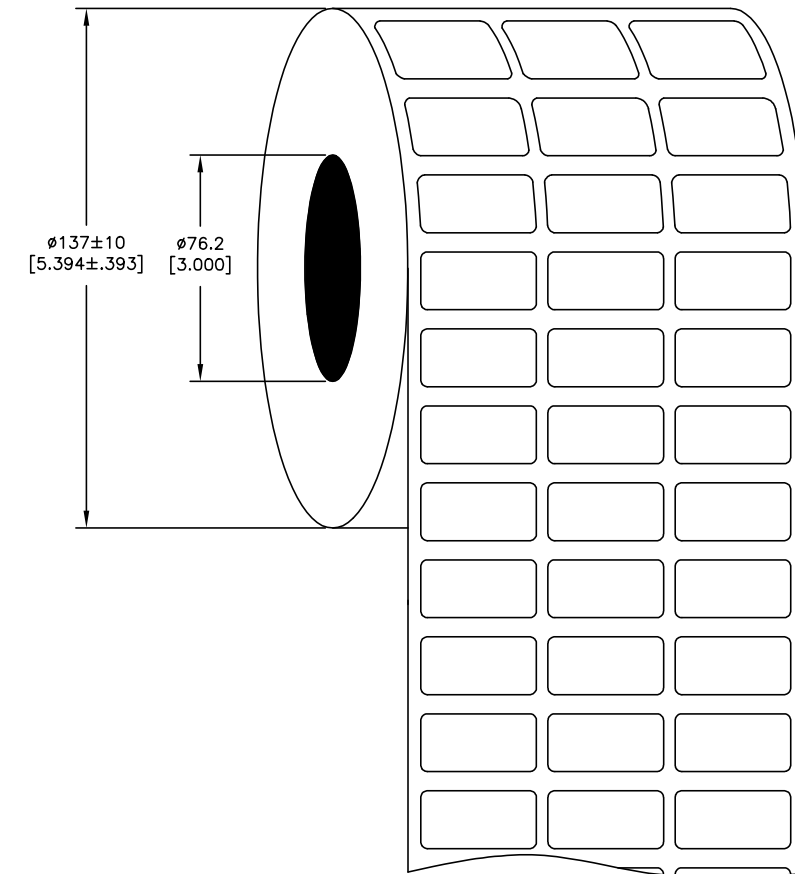

**LABEL AND LINER DESIGN**

**PRESENTATION**

All dimensions in mm [Inches]

**TE PN: F78456-000**

**OUTSIDE WOUND  
 LABEL ACROSS: 3  
 PER ROLL QTY: 10000.  
 ROLL LENGTH: 56.33 m**

MATERIAL	WHITE VINYL FILM
ADHESIVE TYPE	PERMANENT
LINER	GLASSINE PAPER

TOLERANCES mm [INCH]	
LABEL HEIGHT:	±0.3 [.012]
LABEL WIDTH:	±0.3 [.012]
WEB WIDTH:	±0.8 [.031]
VERTICAL REPEAT:	±0.8 [.031]*
HORIZONTAL REPEAT:	±0.8 [.031]*
PRINT POSITIONING:	±0.8 [.031]*
LEFT MARGIN:	±0.4 [.016]
QUANTITY:	-0 % +2 %
*NON ACCUMULATING	

THIS DRAWING IS A CONTROLLED DOCUMENT.	
DIMENSIONS: mm [INCHES]	TOLERANCES UNLESS OTHERWISE SPECIFIED:
	0 PLC ± -
	1 PLC ± -
	2 PLC ± -
	3 PLC ± -
	4 PLC ± -
ANGLES ± -	
MATERIAL SEE TABLE	FINISH -

DWN	29JUL2019
CHK	GOPALAKRISHNA HV
APVD	29JUL2019
NAME	K. MUNZ
PRODUCT SPEC	K. MUNZ
APPLICATION SPEC	TTDS-207
WEIGHT	0.03710 g
CUSTOMER DRAWING	

TE Connectivity			
NAME WV - WHITE VINYL LABELS			
SIZE	CAGE CODE	DRAWING NO	RESTRICTED TO
A3	C2290	WV-254127-10-9	-
SCALE NTS		SHEET 1 of 1	REV B