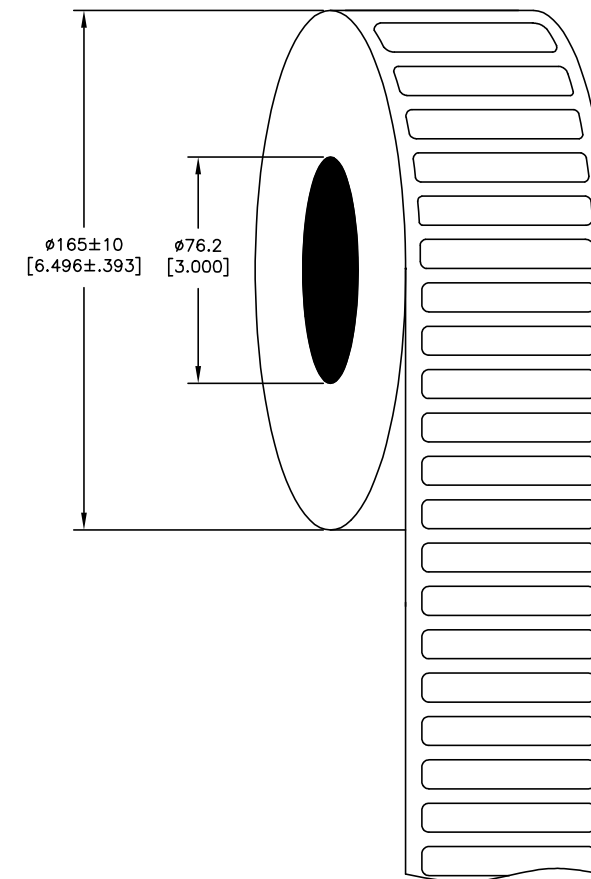

LABEL AND LINER DESIGN

PRESENTATION

All dimensions in mm [Inches]

TE PN: C11340-000

**OUTSIDE WOUND
 LABEL ACROSS: 1
 PER ROLL QTY: 10000.
 ROLL LENGTH: 95.00 m**

MATERIAL	WHITE VINYL FILM
ADHESIVE TYPE	PERMANENT
LINER	GLASSINE PAPER

TOLERANCES mm [INCH]	
LABEL HEIGHT:	±0.3 [.012]
LABEL WIDTH:	±0.3 [.012]
WEB WIDTH:	±0.8 [.031]
VERTICAL REPEAT:	±0.8 [.031]*
HORIZONTAL REPEAT:	±0.8 [.031]*
PRINT POSITIONING:	±0.8 [.031]*
LEFT MARGIN:	±0.4 [.016]
QUANTITY:	-0 % +2 %
*NON ACCUMULATING	

APPLICATION SPEC

-

WEIGHT

0.02804 g

CUSTOMER DRAWING

NAME

TE Connectivity

WV - WHITE VINYL LABELS