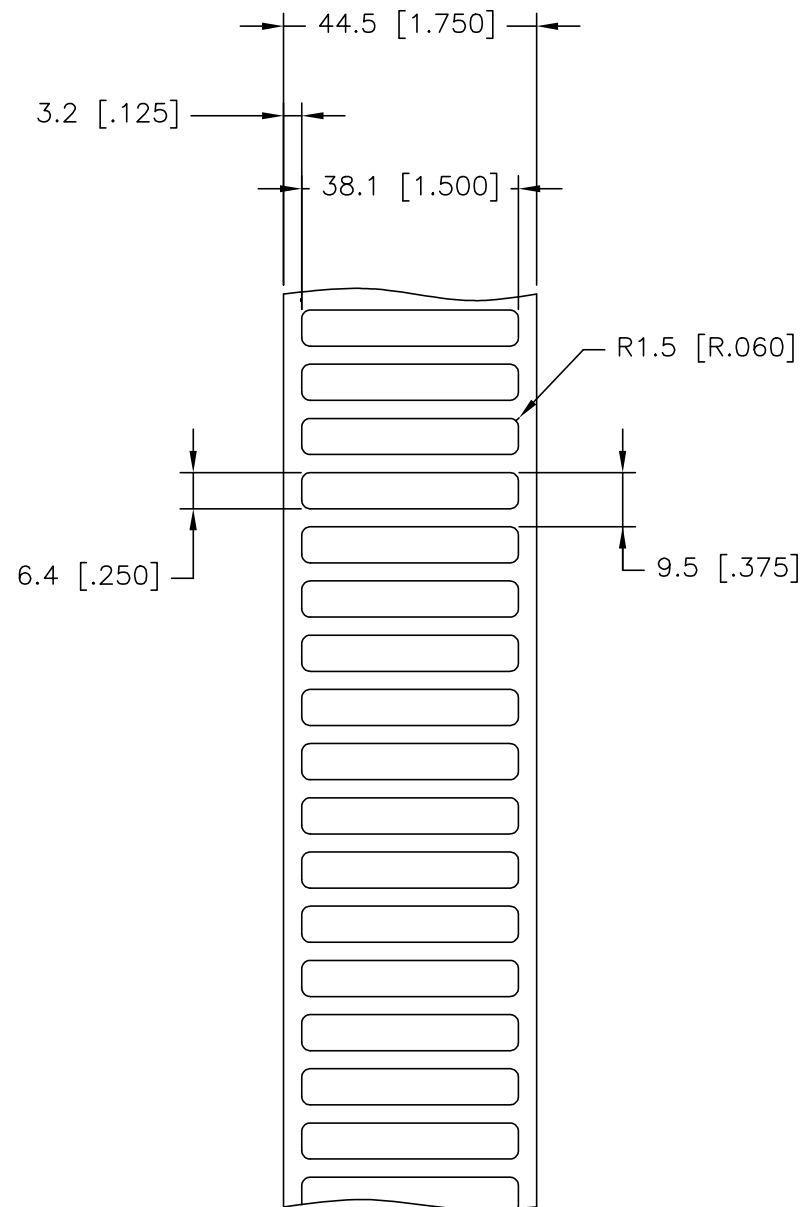

LABEL AND LINER DESIGN

PRESENTATION

All dimensions in mm [Inches]

TE PN: C11340-000

**OUTSIDE WOUND
 LABEL ACROSS: 1
 PER ROLL QTY: 10000.
 ROLL LENGTH: 95.00 m**

MATERIAL	WHITE VINYL FILM
ADHESIVE TYPE	PERMANENT
LINER	GLASSINE PAPER

TOLERANCES mm [INCH]	
LABEL HEIGHT:	±0.3 [.012]
LABEL WIDTH:	±0.3 [.012]
WEB WIDTH:	±0.8 [.031]
VERTICAL REPEAT:	±0.8 [.031]*
HORIZONTAL REPEAT:	±0.8 [.031]*
PRINT POSITIONING:	±0.8 [.031]*
LEFT MARGIN:	±0.4 [.016]
QUANTITY:	-0 % +2 %
*NON ACCUMULATING	

THIS DRAWING IS A CONTROLLED DOCUMENT.

DIMENSIONS:
mm [INCHES]

TOLERANCES UNLESS OTHERWISE SPECIFIED:

0 PLC	± -
1 PLC	± -
2 PLC	± -
3 PLC	± -
4 PLC	± -
ANGLES	± -

MATERIAL

SEE TABLE

FINISH

-

APPLICATION SPEC

-

WEIGHT

0.02804 g

CUSTOMER DRAWING

NAME

TE Connectivity

WV - WHITE VINYL LABELS