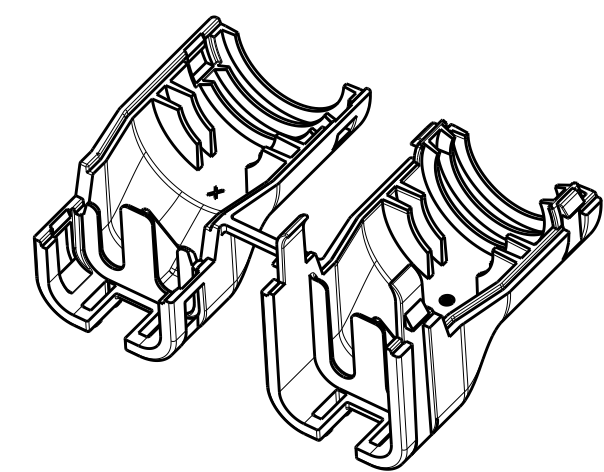

REVISIONS

P	LTR	DESCRIPTION	DATE	DWN	APVD
	A	REVISED PER PCN E-18-000064	02JAN2018	SS	DM

3-D VIEW
CLOSED

3-D VIEW
OPEN

TE INTERNAL PN	DEUTSCH PN
1028-043-1205	1028-043-1205

2. THIS PART ACCOMMODATES CORRUGATED TUBING SIZES NW 13 & 17.

1. THIS PART MATES WITH DT06-12SX-XXXX PLUG WITH ANY MODIFICATION THAT DOES NOT INCLUDE AN END CAP. (X = KEY ARR. A,B,C,D; XXXX = MODIFICATION)

NOTES:

THIS DRAWING IS A CONTROLLED DOCUMENT.		DWN R. MESSENGER 17FEB2009															
DIMENSIONS: INCHES [mm]		CHK B. BYFORD 23FEB2010															
TOLERANCES UNLESS OTHERWISE SPECIFIED:		APVD S. BEARD 19FEB2010	NAME BACK SHELL 12 PIN PLUG DT SERIES														
<table border="1"> <tr><td>0 PLC</td><td>±</td></tr> <tr><td>1 PLC</td><td>±</td></tr> <tr><td>2 PLC</td><td>±</td></tr> <tr><td>3 PLC</td><td>±.025 [0.64]</td></tr> <tr><td>4 PLC</td><td>±</td></tr> <tr><td>ANGLES</td><td>±0°30'0"</td></tr> </table>		0 PLC	±	1 PLC	±	2 PLC	±	3 PLC	±.025 [0.64]	4 PLC	±	ANGLES	±0°30'0"	PRODUCT SPEC -	APPLICATION SPEC -		
0 PLC	±																
1 PLC	±																
2 PLC	±																
3 PLC	±.025 [0.64]																
4 PLC	±																
ANGLES	±0°30'0"																
MATERIAL PA66 (BLACK)	FINISH	WEIGHT 9.3 g	SIZE A3	CAGE CODE 4AFU8	DRAWING NO 1028-043-1205	RESTRICTED TO -											
CUSTOMER DRAWING			SCALE 1:1	SHEET 1	OF 1	REV A											