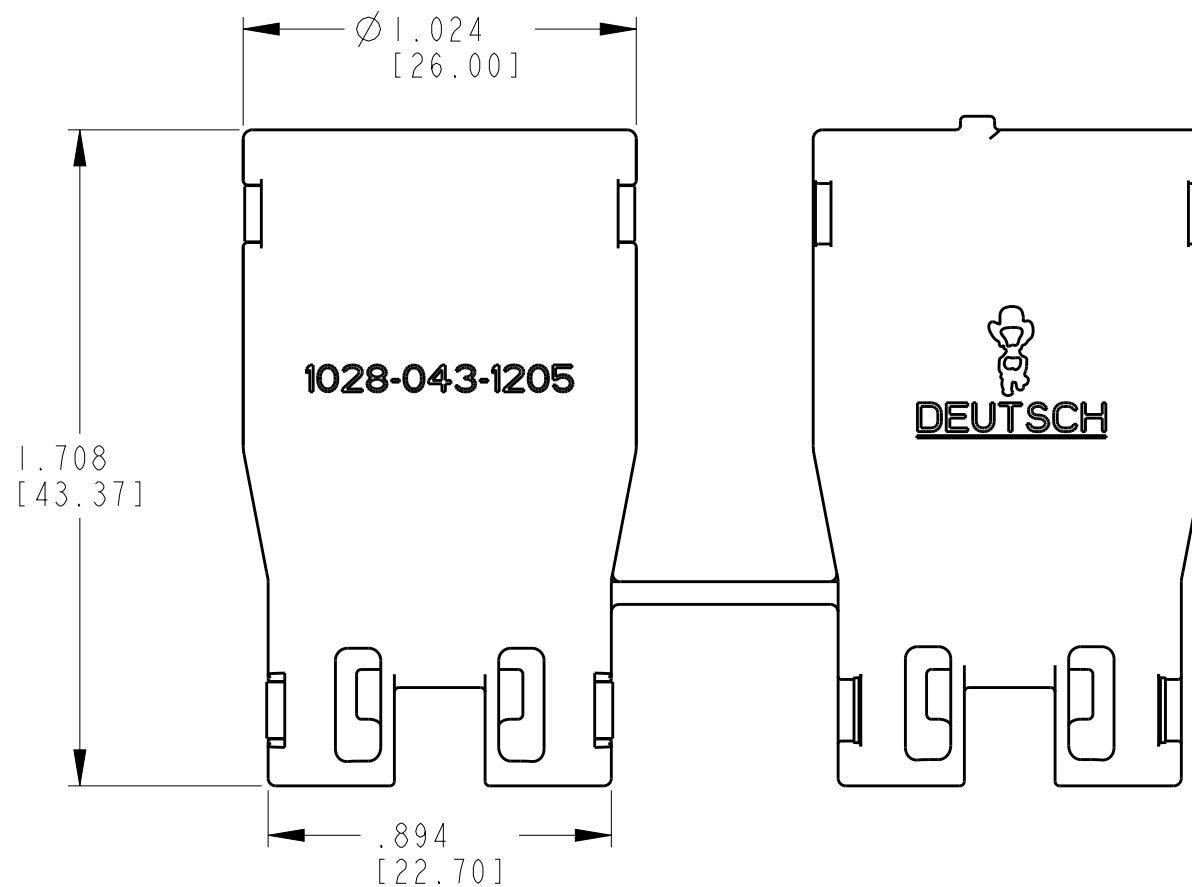

REVISIONS

P	LTR	DESCRIPTION	DATE	DWN	APVD
	A	REVISED PER PCN E-18-000064	02JAN2018	SS	DM

3-D VIEW
CLOSED

3-D VIEW
OPEN

TE INTERNAL PN	DEUTSCH PN
1028-043-1205	1028-043-1205

2. THIS PART ACCOMMODATES CORRUGATED TUBING SIZES NW 13 & 17.

1. THIS PART MATES WITH DT06-12SX-XXXX PLUG WITH ANY MODIFICATION THAT DOES NOT INCLUDE AN END CAP. (X = KEY ARR. A,B,C,D; XXXX = MODIFICATION)

NOTES:

THIS DRAWING IS A CONTROLLED DOCUMENT.		DWN R. MESSENGER 17FEB2009															
DIMENSIONS: INCHES [mm]		CHK B. BYFORD 23FEB2010															
TOLERANCES UNLESS OTHERWISE SPECIFIED:		APVD S. BEARD 19FEB2010	NAME BACK SHELL 12 PIN PLUG DT SERIES														
<table border="1"> <tr><td>0 PLC</td><td>±</td></tr> <tr><td>1 PLC</td><td>±</td></tr> <tr><td>2 PLC</td><td>±</td></tr> <tr><td>3 PLC</td><td>±.025 [0.64]</td></tr> <tr><td>4 PLC</td><td>±</td></tr> <tr><td>ANGLES</td><td>±0°30'0"</td></tr> </table>		0 PLC	±	1 PLC	±	2 PLC	±	3 PLC	±.025 [0.64]	4 PLC	±	ANGLES	±0°30'0"	PRODUCT SPEC -	APPLICATION SPEC -		
0 PLC	±																
1 PLC	±																
2 PLC	±																
3 PLC	±.025 [0.64]																
4 PLC	±																
ANGLES	±0°30'0"																
MATERIAL PA66 (BLACK)	FINISH	WEIGHT 9.3 g	SIZE A3	CAGE CODE 4AFU8	DRAWING NO 1028-043-1205	RESTRICTED TO -											
CUSTOMER DRAWING			SCALE 1:1	SHEET 1	OF 1	REV A											