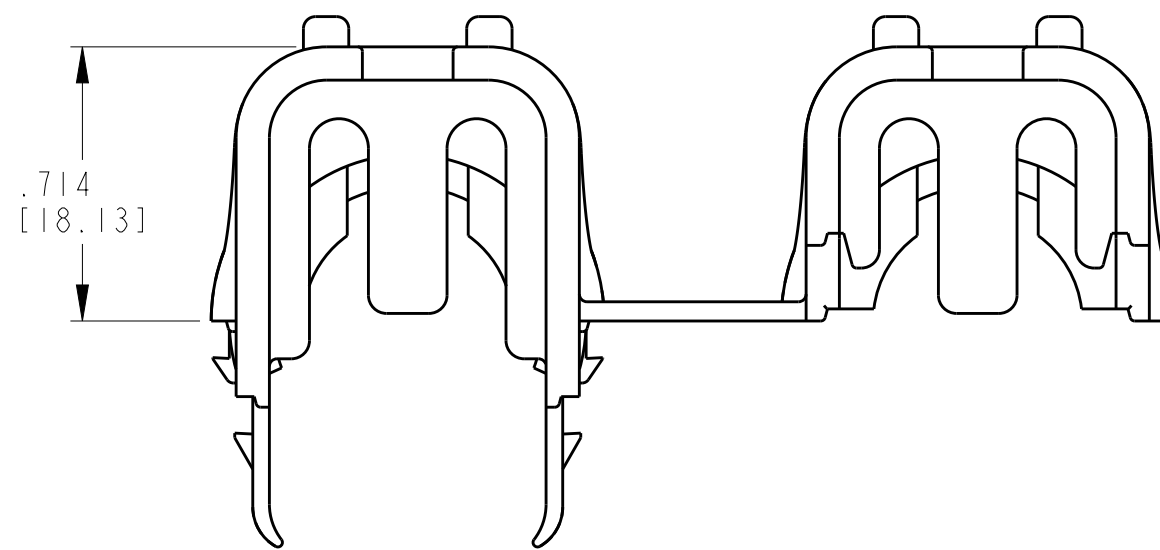

REVISIONS

P	LTR	DESCRIPTION	DATE	DWN	APVD
	A	REVISED PER PCN E-18-000064	02JAN2018	SS	DM

3-D VIEW
CLOSED

3-D VIEW
OPEN

TE INTERNAL PN	DEUTSCH PN
1028-043-1205	1028-043-1205

2. THIS PART ACCOMMODATES CORRUGATED TUBING SIZES NW 13 & 17.

1. THIS PART MATES WITH DT06-12SX-XXXX PLUG WITH ANY MODIFICATION THAT DOES NOT INCLUDE AN END CAP. (X = KEY ARR. A,B,C,D; XXXX = MODIFICATION)

NOTES:

THIS DRAWING IS A CONTROLLED DOCUMENT.		DWN R. MESSENGER 17FEB2009															
DIMENSIONS: INCHES [mm]		CHK B. BYFORD 23FEB2010															
TOLERANCES UNLESS OTHERWISE SPECIFIED:		APVD S. BEARD 19FEB2010	NAME BACK SHELL 12 PIN PLUG DT SERIES														
<table border="1"> <tr><td>0 PLC</td><td>±</td></tr> <tr><td>1 PLC</td><td>±</td></tr> <tr><td>2 PLC</td><td>±</td></tr> <tr><td>3 PLC</td><td>±.025 [0.64]</td></tr> <tr><td>4 PLC</td><td>±</td></tr> <tr><td>ANGLES</td><td>±0°30'0"</td></tr> </table>		0 PLC	±	1 PLC	±	2 PLC	±	3 PLC	±.025 [0.64]	4 PLC	±	ANGLES	±0°30'0"	PRODUCT SPEC -	APPLICATION SPEC -		
0 PLC	±																
1 PLC	±																
2 PLC	±																
3 PLC	±.025 [0.64]																
4 PLC	±																
ANGLES	±0°30'0"																
MATERIAL PA66 (BLACK)	FINISH	WEIGHT 9.3 g	SIZE A3	CAGE CODE 4AFU8	DRAWING NO 1028-043-1205	RESTRICTED TO -											
CUSTOMER DRAWING			SCALE 1:1	SHEET 1	OF 1	REV A											