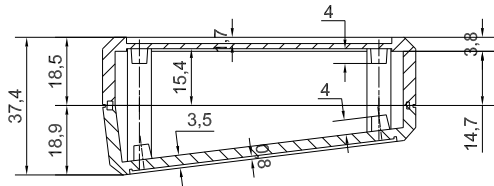

A-A

	Denomination	Assembly 660SP		Part. Number	660SP
	Subject to technical modification without prior notice. Tipographical and other errors do not justify any claim for damages. All dimensions should be verified using an actual moulded part.				
	This document contains proprietary information of TEKO S.p.a. and is tendered subject to the conditions that the information be retained in confidence not be reproduced or copied and not be used or incorporated in any product.			Date	06/10/2005
					Scale