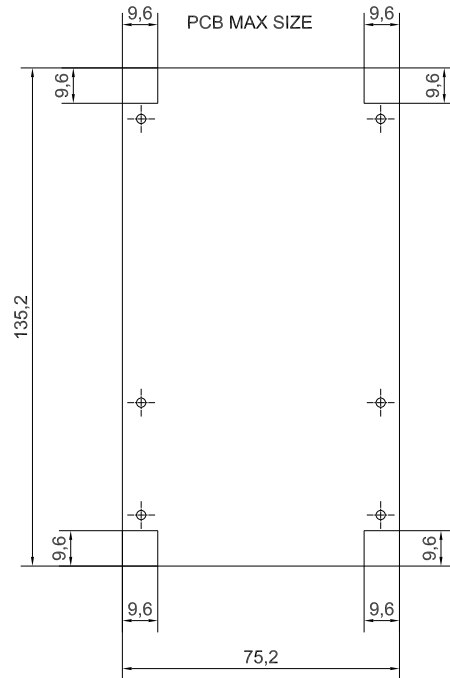

A-A

	Denomination	Assembly 660SP		Part. Number	660SP
	Subject to technical modification without prior notice. Tipographical and other errors do not justify any claim for damages. All dimensions should be verified using an actual moulded part.				
	This document contains proprietary information of TEKO S.p.a. and is tendered subject to the conditions that the information be retained in confidence not be reproduced or copied and not be used or incorporated in any product.			Date	06/10/2005
					Scale