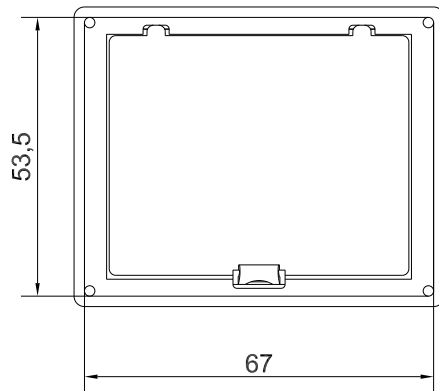

DIMENSION OF PERFORATION

BH-3

	Denomination	Part. Number		
	<p style="text-align: center;"><b>Assembly BH-3</b></p> <p style="text-align: center;">Subject to technical modification without prior notice. Tipographical and other errors do not justify any claim for damages. All dimensions should be verified using an actual moulded part.</p>		<p style="text-align: center;"><b>BH-3</b></p>	
	<p>This document contains proprietary information of <b>TEKO S.p.a.</b> and is tendered subject to the conditions that the information be retained in confidence not be reproduced or copied and not be used or incorporated in any product.</p>		Rev. Index	Scale
			Date	Format design
		06/05/2005	A3	