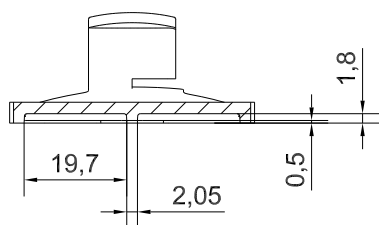

B-B

	Denomination	Part. Number	
	Accessory MT5	MT5	
	Subject to technical modification without prior notice. Tipographical and other errors do not justify any claim for damages. All dimensions should be verified using an actual moulded part.	Rev. Index	Scale
	This document contains proprietary information of TEKO S.p.a. and is tendered subject to the conditions that the information be retained in confidence not be reproduced or copied and not be used or incorporated in any product.	Date 16/05/2008	1:1 Format design A3