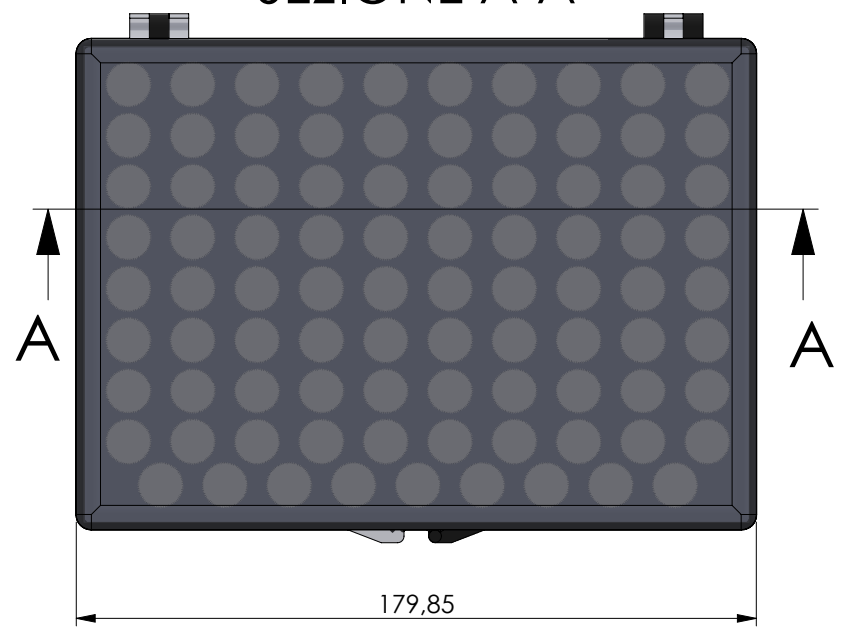

SEZIONE A-A

Proprietary and Confidential		<b>TEKO S.p.A.</b> Via dell'Industria 5 - S.Lazzaro di Savena - BO - IT			
		<i>Subject to technical modification without prior notice.                  Tipographical and others errors do not justify any claim for damages.                  All dimensions should be verified using an actual moulded part.</i>			
		Part Number: <b>SB 25</b>	Date: 30/09/2013	Sheet: <b>1 of 1</b>	First angle prj. 
<small>This document contains proprietary information of TEKO S.p.a. and is tendered subject to the conditions that the information be retained in confidence not be reproduced or copied and not be used or incorporated in any product</small>		Size: <b>A4</b>	Scale: <b>1:2</b>		