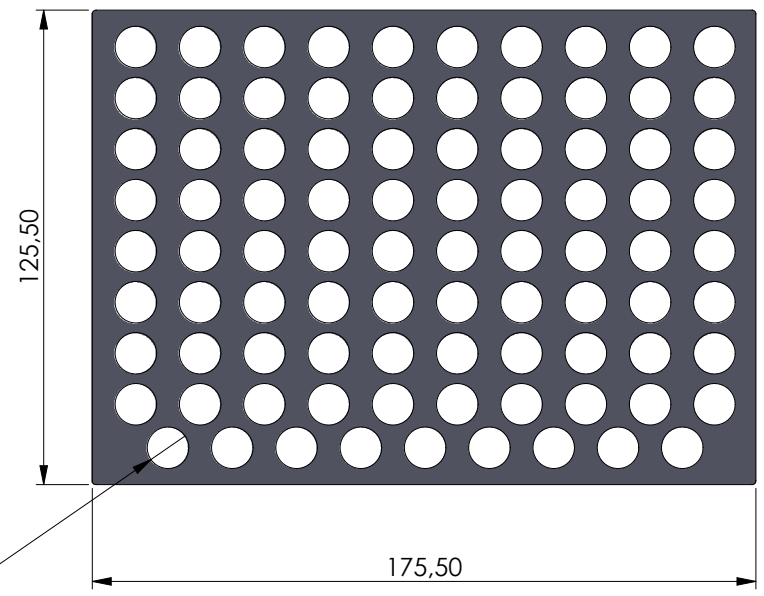

SEZIONE A-A

Proprietary and Confidential		<b>TEKO S.p.A.</b> Via dell'Industria 5 - S.Lazzaro di Savena - BO - IT			
		<i>Subject to technical modification without prior notice.                  Tipographical and others errors do not justify any claim for damages.                  All dimensions should be verified using an actual moulded part.</i>			
		Part Number: <b>SB 25</b>	Date: 30/09/2013	Sheet: <b>1 of 1</b>	First angle prj. 
<small>This document contains proprietary information of TEKO S.p.a. and is tendered subject to the conditions that the information be retained in confidence not be reproduced or copied and not be used or incorporated in any product</small>		Size: <b>A4</b>	Scale: <b>1:2</b>		