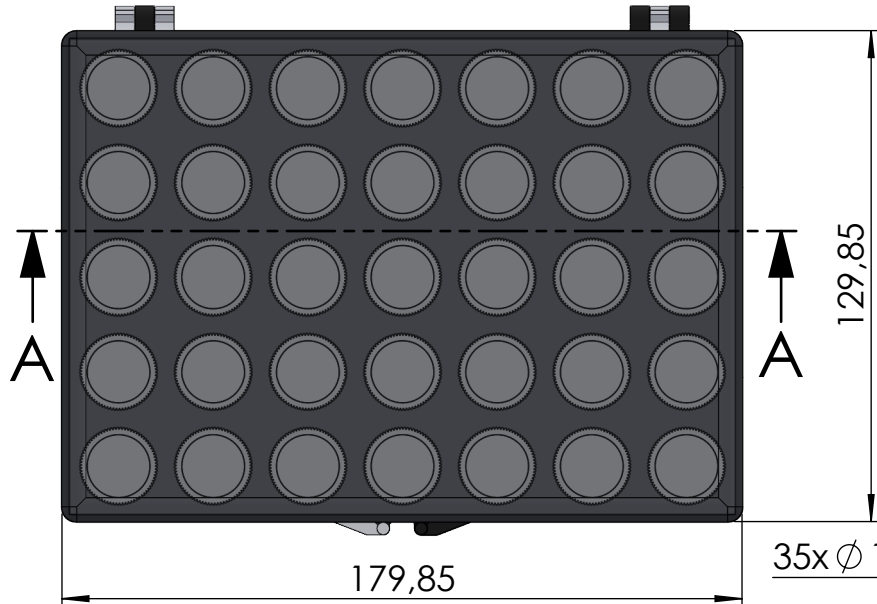

SEZIONE A-A

35x Ø 19,60

Proprietary and Confidential

TEKO S.p.A. Via dell'Industria 5 - S.Lazzaro di Savena - BO - IT

*Subject to technical modification without prior notice.
Tipographical and others errors do not justify any claim for damages.
All dimensions should be verified using an actual moulded part.*

Part Number:
SB30

Date:
13/07/2022

Sheet:
1 of 1

First angle prj.
⊕ ⊖

This document contains proprietary information of TEKOS.p.a. and is tendered subject to the conditions that the information be retained in confidence not be reproduced or copied and not be used or incorporated in any product

Size: **A4** Scale: **1:2**

X-ON Electronics

Largest Supplier of Electrical and Electronic Components

Click to view similar products for [Storage Boxes & Cases](#) category:

Click to view products by [Teko](#) manufacturer: