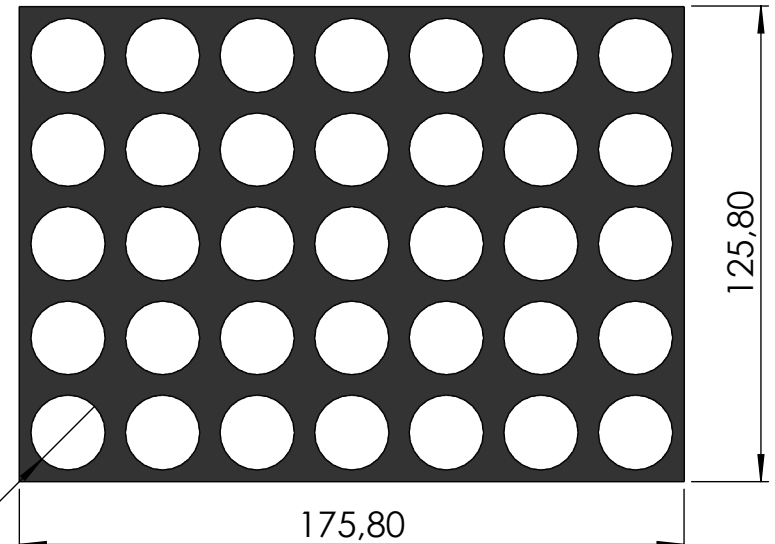

SEZIONE A-A

35x Ø 19,60

Proprietary and Confidential

TEKO S.p.A. Via dell'Industria 5 - S.Lazzaro di Savena - BO - IT

*Subject to technical modification without prior notice.
Tipographical and others errors do not justify any claim for damages.
All dimensions should be verified using an actual moulded part.*