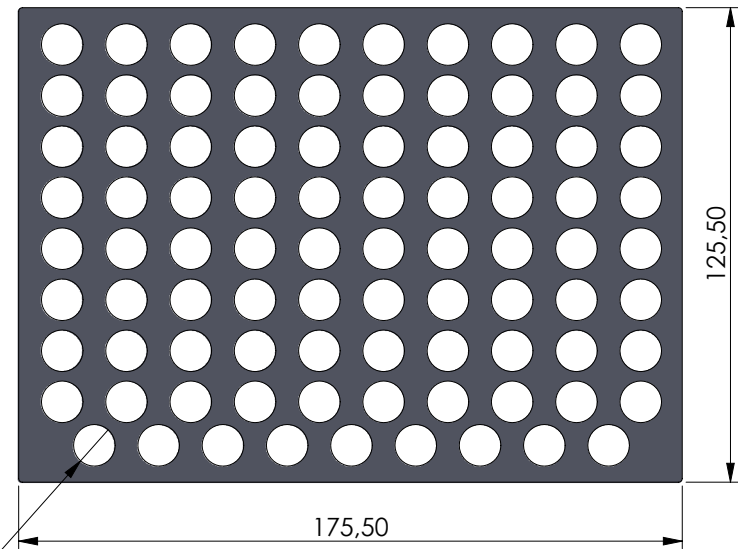

SEZIONE A-A

Proprietary and Confidential		TEKO S.p.A. Via dell'Industria 5 - S.Lazzaro di Savena - BO - IT		
		<i>Subject to technical modification without prior notice. Tipographical and others errors do not justify any claim for damages. All dimensions should be verified using an actual moulded part.</i>		
		Part Number: SB40	Date: 25/11/2013	Sheet: 1 of 1
<small>This document contains proprietary information of TEKOS.p.a. and is tendered subject to the conditions that the information be retained in confidence not be reproduced or copied and not be used or incorporated in any product</small>		Size: A4	Scale: 1:2	