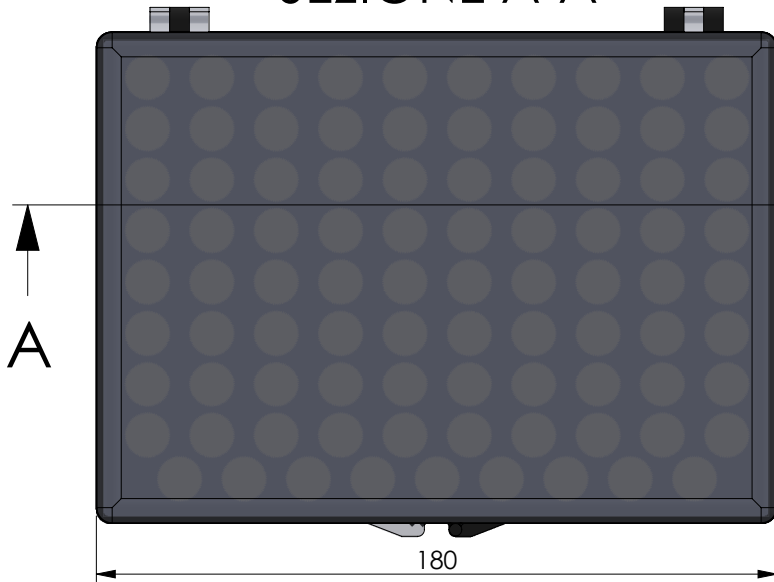

SEZIONE A-A

Proprietary and Confidential		TEKO S.p.A. Via dell'Industria 5 - S.Lazzaro di Savena - BO - IT		
		<i>Subject to technical modification without prior notice. Tipographical and others errors do not justify any claim for damages. All dimensions should be verified using an actual moulded part.</i>		
		Part Number: SB40	Date: 25/11/2013	Sheet: 1 of 1
<small>This document contains proprietary information of TEKOS.p.a. and is tendered subject to the conditions that the information be retained in confidence not be reproduced or copied and not be used or incorporated in any product</small>		Size: A4	Scale: 1:2	