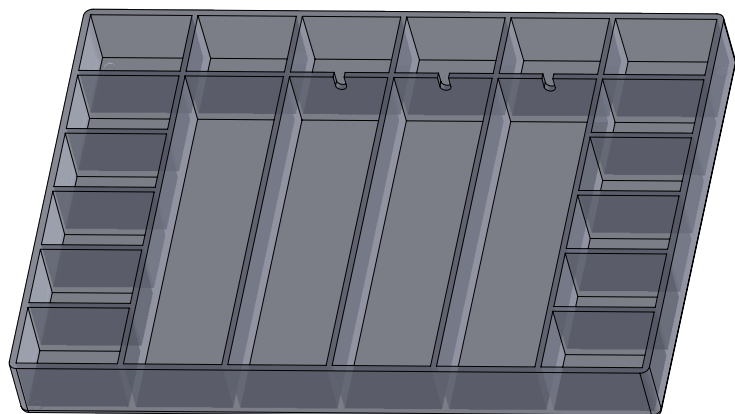

SEZIONE A-A

Proprietary and Confidential	<b>TEKO S.p.A.</b> Via dell'Industria 5 - S.Lazzaro di Savena - BO - IT			
	<i>Subject to technical modification without prior notice.          Tipographical and others errors do not justify any claim for damages.          All dimensions should be verified using an actual moulded part.</i>			
	Part Number: <b>SCA20</b>	Date: 31/05/2013	Sheet: <b>1 of 1</b>	First angle prj. 
<small>This document contains proprietary information of <b>TEKO S.p.a.</b> and is tendered subject to the conditions that the information be retained in confidence not be reproduced or copied and not be used or incorporated in any product</small>			Size: <b>A4</b>	Scale: <b>1:2</b>

## X-ON Electronics

Largest Supplier of Electrical and Electronic Components

*Click to view similar products for [Storage Boxes & Cases](#) category:*

*Click to view products by [Teko](#) manufacturer:*

Other Similar products are found below :