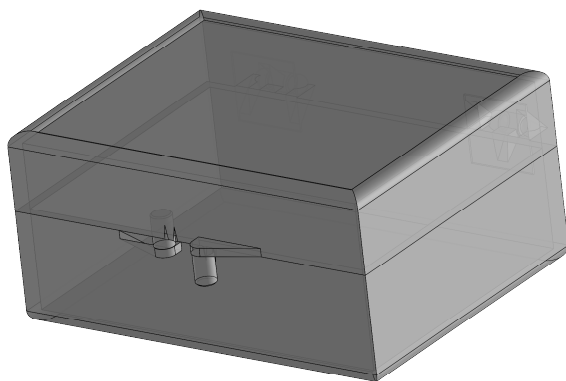

A-A

Proprietary and Confidential	TEKO S.p.A. Via dell'Industria 5 - S.Lazzaro di Savena - BO - IT			
	<i>Subject to technical modification without prior notice. Tipographical and others errors do not justify any claim for damages. All dimensions should be verified using an actual moulded part.</i>			
	Part Number: SP1510	Date: 14/02/2022	Sheet: 1 of 1	First angle prj. 
<i>This document contains proprietary information of TEKOS.p.a. and is tendered subject to the conditions that the information be retained in confidence not be reproduced or copied and not be used or incorporated in any product</i>			Size: A4	Scale: 1:1

X-ON Electronics

Largest Supplier of Electrical and Electronic Components

Click to view similar products for [Storage Boxes & Cases](#) category:

Click to view products by [Teko](#) manufacturer:

Other Similar products are found below :