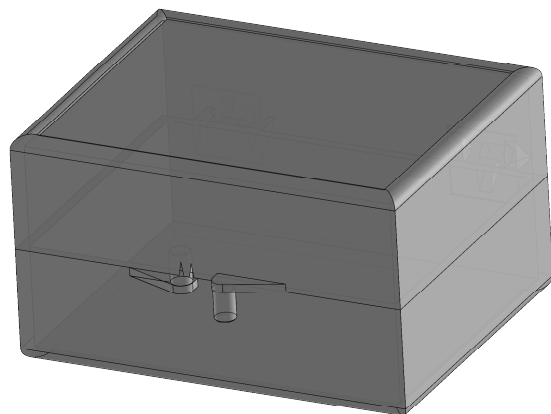

A-A

Proprietary and Confidential	TEKO S.p.A. Via dell'Industria 5 - S.Lazzaro di Savena - BO - IT			
	<i>Subject to technical modification without prior notice. Tipographical and others errors do not justify any claim for damages. All dimensions should be verified using an actual moulded part.</i>			
	Part Number: SP1515	Date: 14/02/2022	Sheet: 1 of 1	First angle prj. 
<small>This document contains proprietary information of TEKO S.p.a. and is tendered subject to the conditions that the information be retained in confidence not be reproduced or copied and not be used or incorporated in any product</small>			Size: A4	Scale: 1:1

X-ON Electronics

Largest Supplier of Electrical and Electronic Components

Click to view similar products for [Storage Boxes & Cases](#) category:

Click to view products by [Teko](#) manufacturer:

Other Similar products are found below :