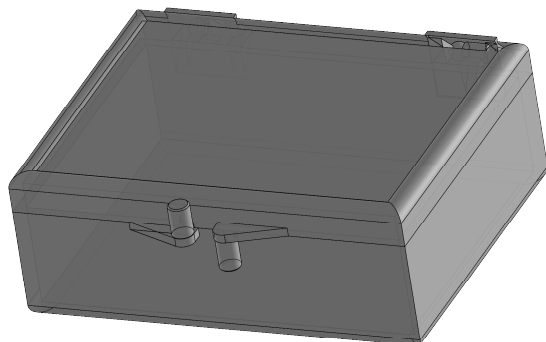

A-A

Proprietary and Confidential		TEKO S.p.A. Via dell'Industria 5 - S.Lazzaro di Savena - BO - IT		
		<i>Subject to technical modification without prior notice. Tipographical and others errors do not justify any claim for damages. All dimensions should be verified using an actual moulded part.</i>		
		Part Number: SP154	Date: 15/02/2022	Sheet: 1 of 1
<small>This document contains proprietary information of TEKOS.p.a. and is tendered subject to the conditions that the information be retained in confidence not be reproduced or copied and not be used or incorporated in any product</small>		Size: A4	Scale: 1:1	

X-ON Electronics

Largest Supplier of Electrical and Electronic Components

Click to view similar products for [Storage Boxes & Cases](#) category:

Click to view products by [Teko](#) manufacturer:

Other Similar products are found below :