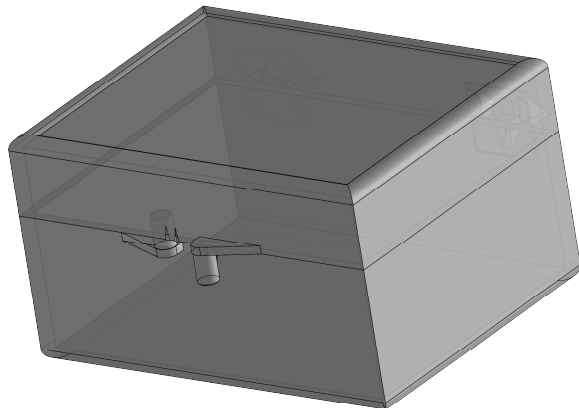

A-A

Proprietary and Confidential **TEKO S.p.A.** Via dell'Industria 5 - S.Lazzaro di Savena - BO - IT

*Subject to technical modification without prior notice.  
Tipographical and others errors do not justify any claim for damages.  
All dimensions should be verified using an actual moulded part.*

Size: **A4** Scale: **1:1**