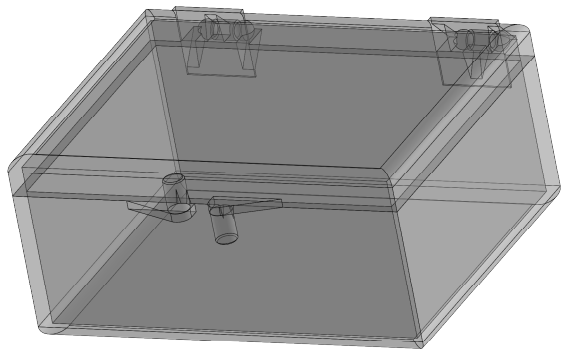

A-A

Proprietary and Confidential		TEKO S.p.A. Via dell'Industria 5 - S.Lazzaro di Savena - BO - IT		
		<i>Subject to technical modification without prior notice. Tipographical and others errors do not justify any claim for damages. All dimensions should be verified using an actual moulded part.</i>		
		Part Number: SP204	Date: 15/02/2022	Sheet: 1 of 1
<small>This document contains proprietary information of TEKOS.p.a. and is tendered subject to the conditions that the information be retained in confidence not be reproduced or copied and not be used or incorporated in any product</small>		Size: A4	Scale: 1:1	