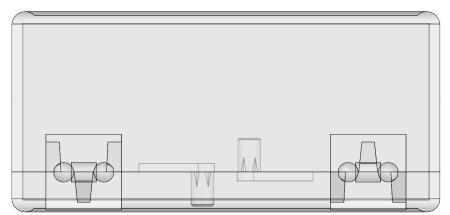

A-A

Proprietary and Confidential		TEKO S.p.A. Via dell'Industria 5 - S.Lazzaro di Savena - BO - IT		
		<i>Subject to technical modification without prior notice. Tipographical and others errors do not justify any claim for damages. All dimensions should be verified using an actual moulded part.</i>		
		Part Number: SP204	Date: 15/02/2022	Sheet: 1 of 1
<small>This document contains proprietary information of TEKOS.p.a. and is tendered subject to the conditions that the information be retained in confidence not be reproduced or copied and not be used or incorporated in any product</small>		Size: A4	Scale: 1:1	