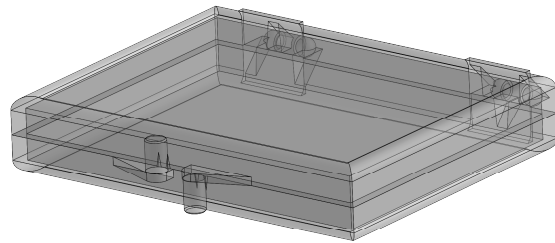

A-A

Proprietary and Confidential		TEKO S.p.A. Via dell'Industria 5 - S.Lazzaro di Savena - BO - IT		
		<i>Subject to technical modification without prior notice. Tipographical and others errors do not justify any claim for damages. All dimensions should be verified using an actual moulded part.</i>		
		Part Number: SP44	Date: 15/02/2022	Sheet: 1 of 1
<small>This document contains proprietary information of TEKO S.p.a. and is tendered subject to the conditions that the information be retained in confidence not be reproduced or copied and not be used or incorporated in any product</small>		Size: A4	Scale: 1:1	