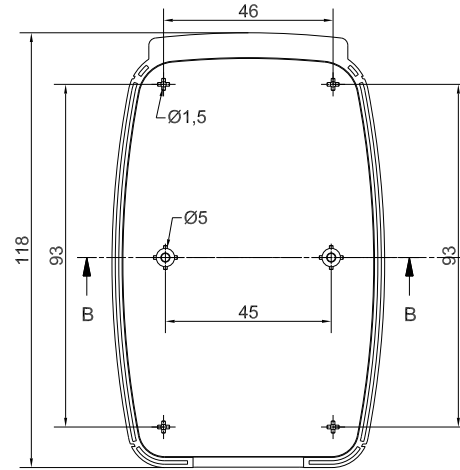

MAXIMUM PCB SIZE

	Denomination	Assembly ST1-C2		Part. Number	ST1-C2
	Subject to technical modification without prior notice. Tipographical and other errors do not justify any claim for damages. All dimensions should be verified using an actual moulded part.				
	This document contains proprietary information of TEKO S.p.a. and is tendered subject to the conditions that the information be retained in confidence not be reproduced or copied and not be used or incorporated in any product.		Date	01/06/2005	Format design
			Scale	1:1	A2