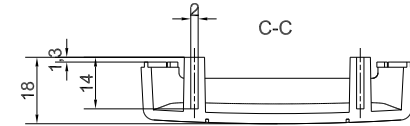

MAXIMUM PCB SIZE

	Denomination	Assembly ST1-C2		Part. Number	ST1-C2
	Subject to technical modification without prior notice. Tipographical and other errors do not justify any claim for damages. All dimensions should be verified using an actual moulded part.				
	This document contains proprietary information of TEKO S.p.a. and is tendered subject to the conditions that the information be retained in confidence not be reproduced or copied and not be used or incorporated in any product.		Date	01/06/2005	Format design
			Scale	1:1	A2