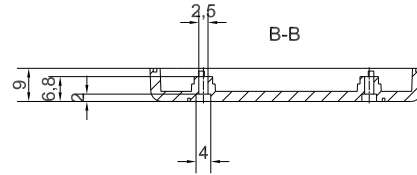

MAXIMUM PCB SIZE

	Denomination	Assembly ST1-C2		Part. Number	ST1-C2
	Subject to technical modification without prior notice. Tipographical and other errors do not justify any claim for damages. All dimensions should be verified using an actual moulded part.				
	This document contains proprietary information of TEKO S.p.a. and is tendered subject to the conditions that the information be retained in confidence not be reproduced or copied and not be used or incorporated in any product.		Date	01/06/2005	Format design
			Scale	1:1	A2