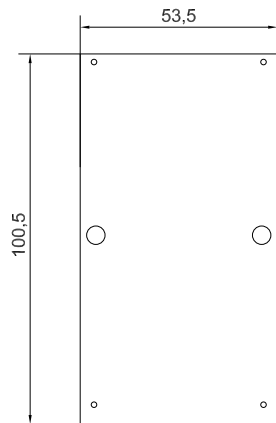

MAXIMUM PCB SIZE

	Denomination	Assembly ST1-C2		Part. Number	ST1-C2
	Subject to technical modification without prior notice. Tipographical and other errors do not justify any claim for damages. All dimensions should be verified using an actual moulded part.				
	This document contains proprietary information of TEKO S.p.a. and is tendered subject to the conditions that the information be retained in confidence not be reproduced or copied and not be used or incorporated in any product.		Date	01/06/2005	Format design
			Scale	1:1	A2