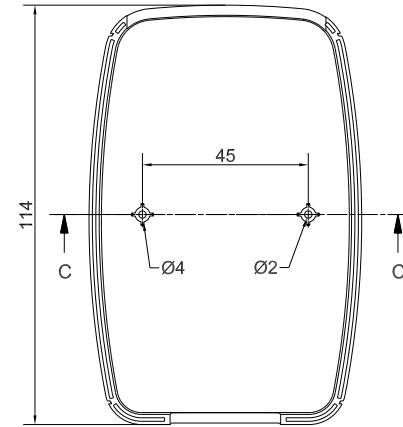

MAXIMUM PCB SIZE

	Denomination	Assembly ST1-C2		Part. Number	ST1-C2
	Subject to technical modification without prior notice. Tipographical and other errors do not justify any claim for damages. All dimensions should be verified using an actual moulded part.				
	This document contains proprietary information of TEKO S.p.a. and is tendered subject to the conditions that the information be retained in confidence not be reproduced or copied and not be used or incorporated in any product.		Date	01/06/2005	Format design
			Scale	1:1	A2