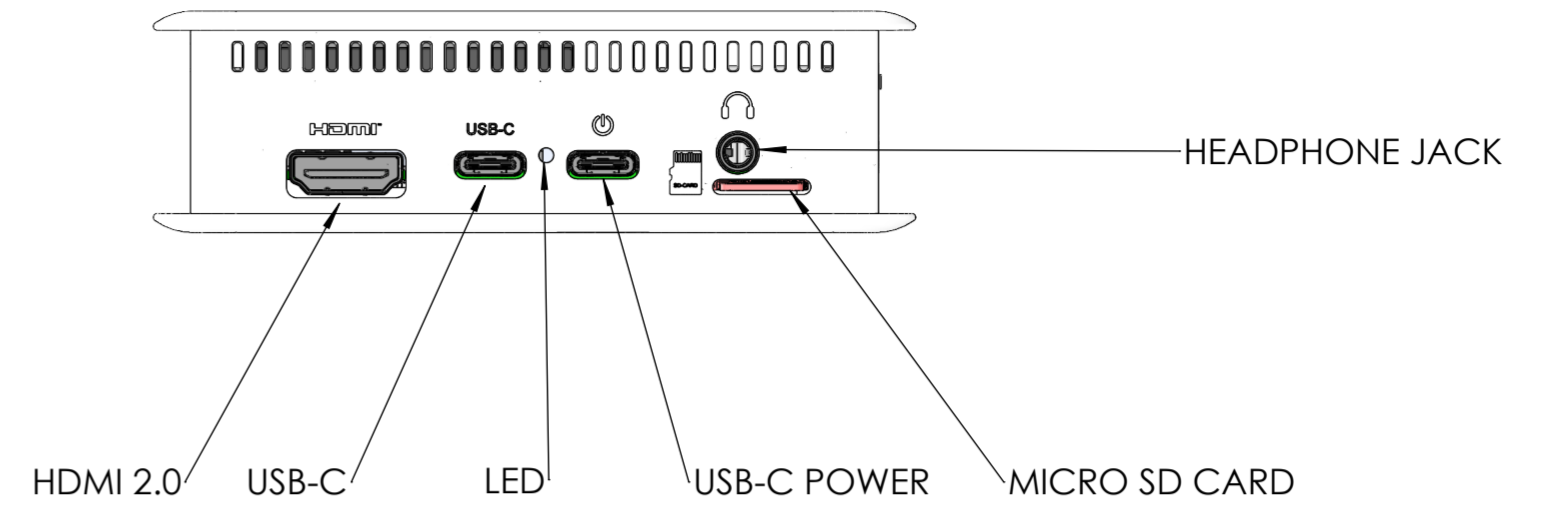

USB A 3.0 HOST

ETHERNET

MICRO USB PORT

TEK-CORAL.40

TEK-CORAL.9

TEK-CORAL.0

SEZIONE A-A

X-ON Electronics

Largest Supplier of Electrical and Electronic Components

Click to view similar products for [Enclosures, Boxes & Cases](#) category:

Click to view products by [Teko](#) manufacturer:

Other Similar products are found below :