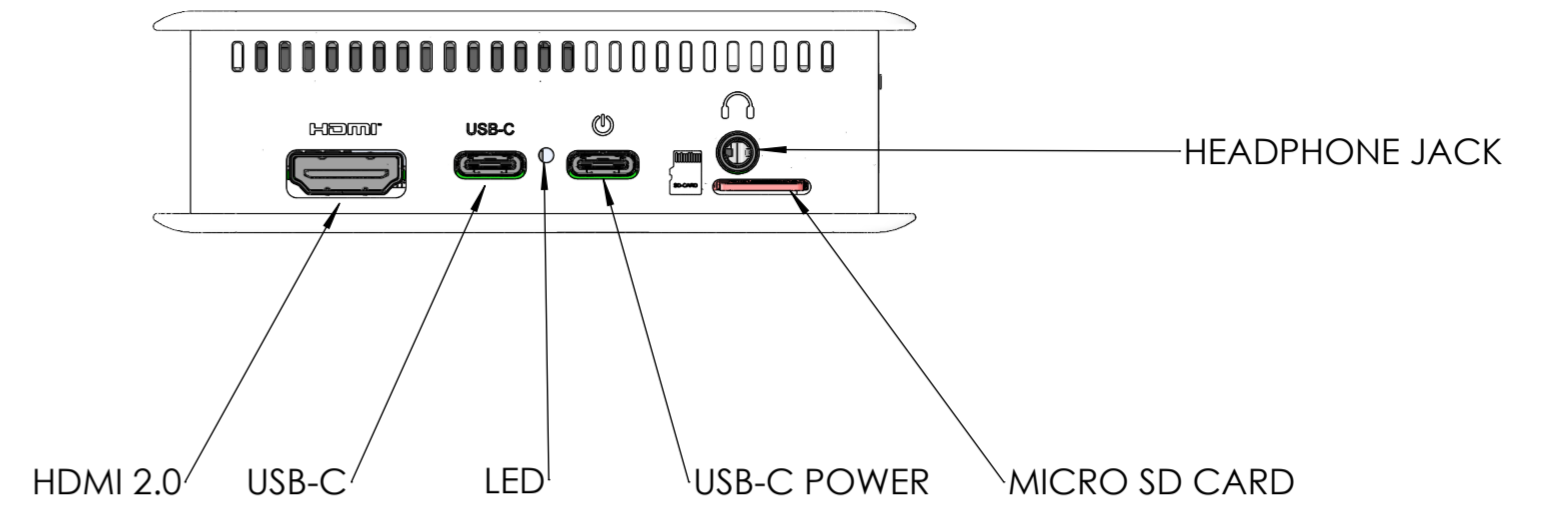

USB A 3.0 HOST

ETHERNET

MICRO USB PORT

TEK-CORAL.40

TEK-CORAL.9

TEK-CORAL.0

SEZIONE A-A

X-ON Electronics

Largest Supplier of Electrical and Electronic Components

Click to view similar products for [Enclosures, Boxes & Cases](#) *category:*

Click to view products by [Teko](#) *manufacturer:*

Other Similar products are found below :